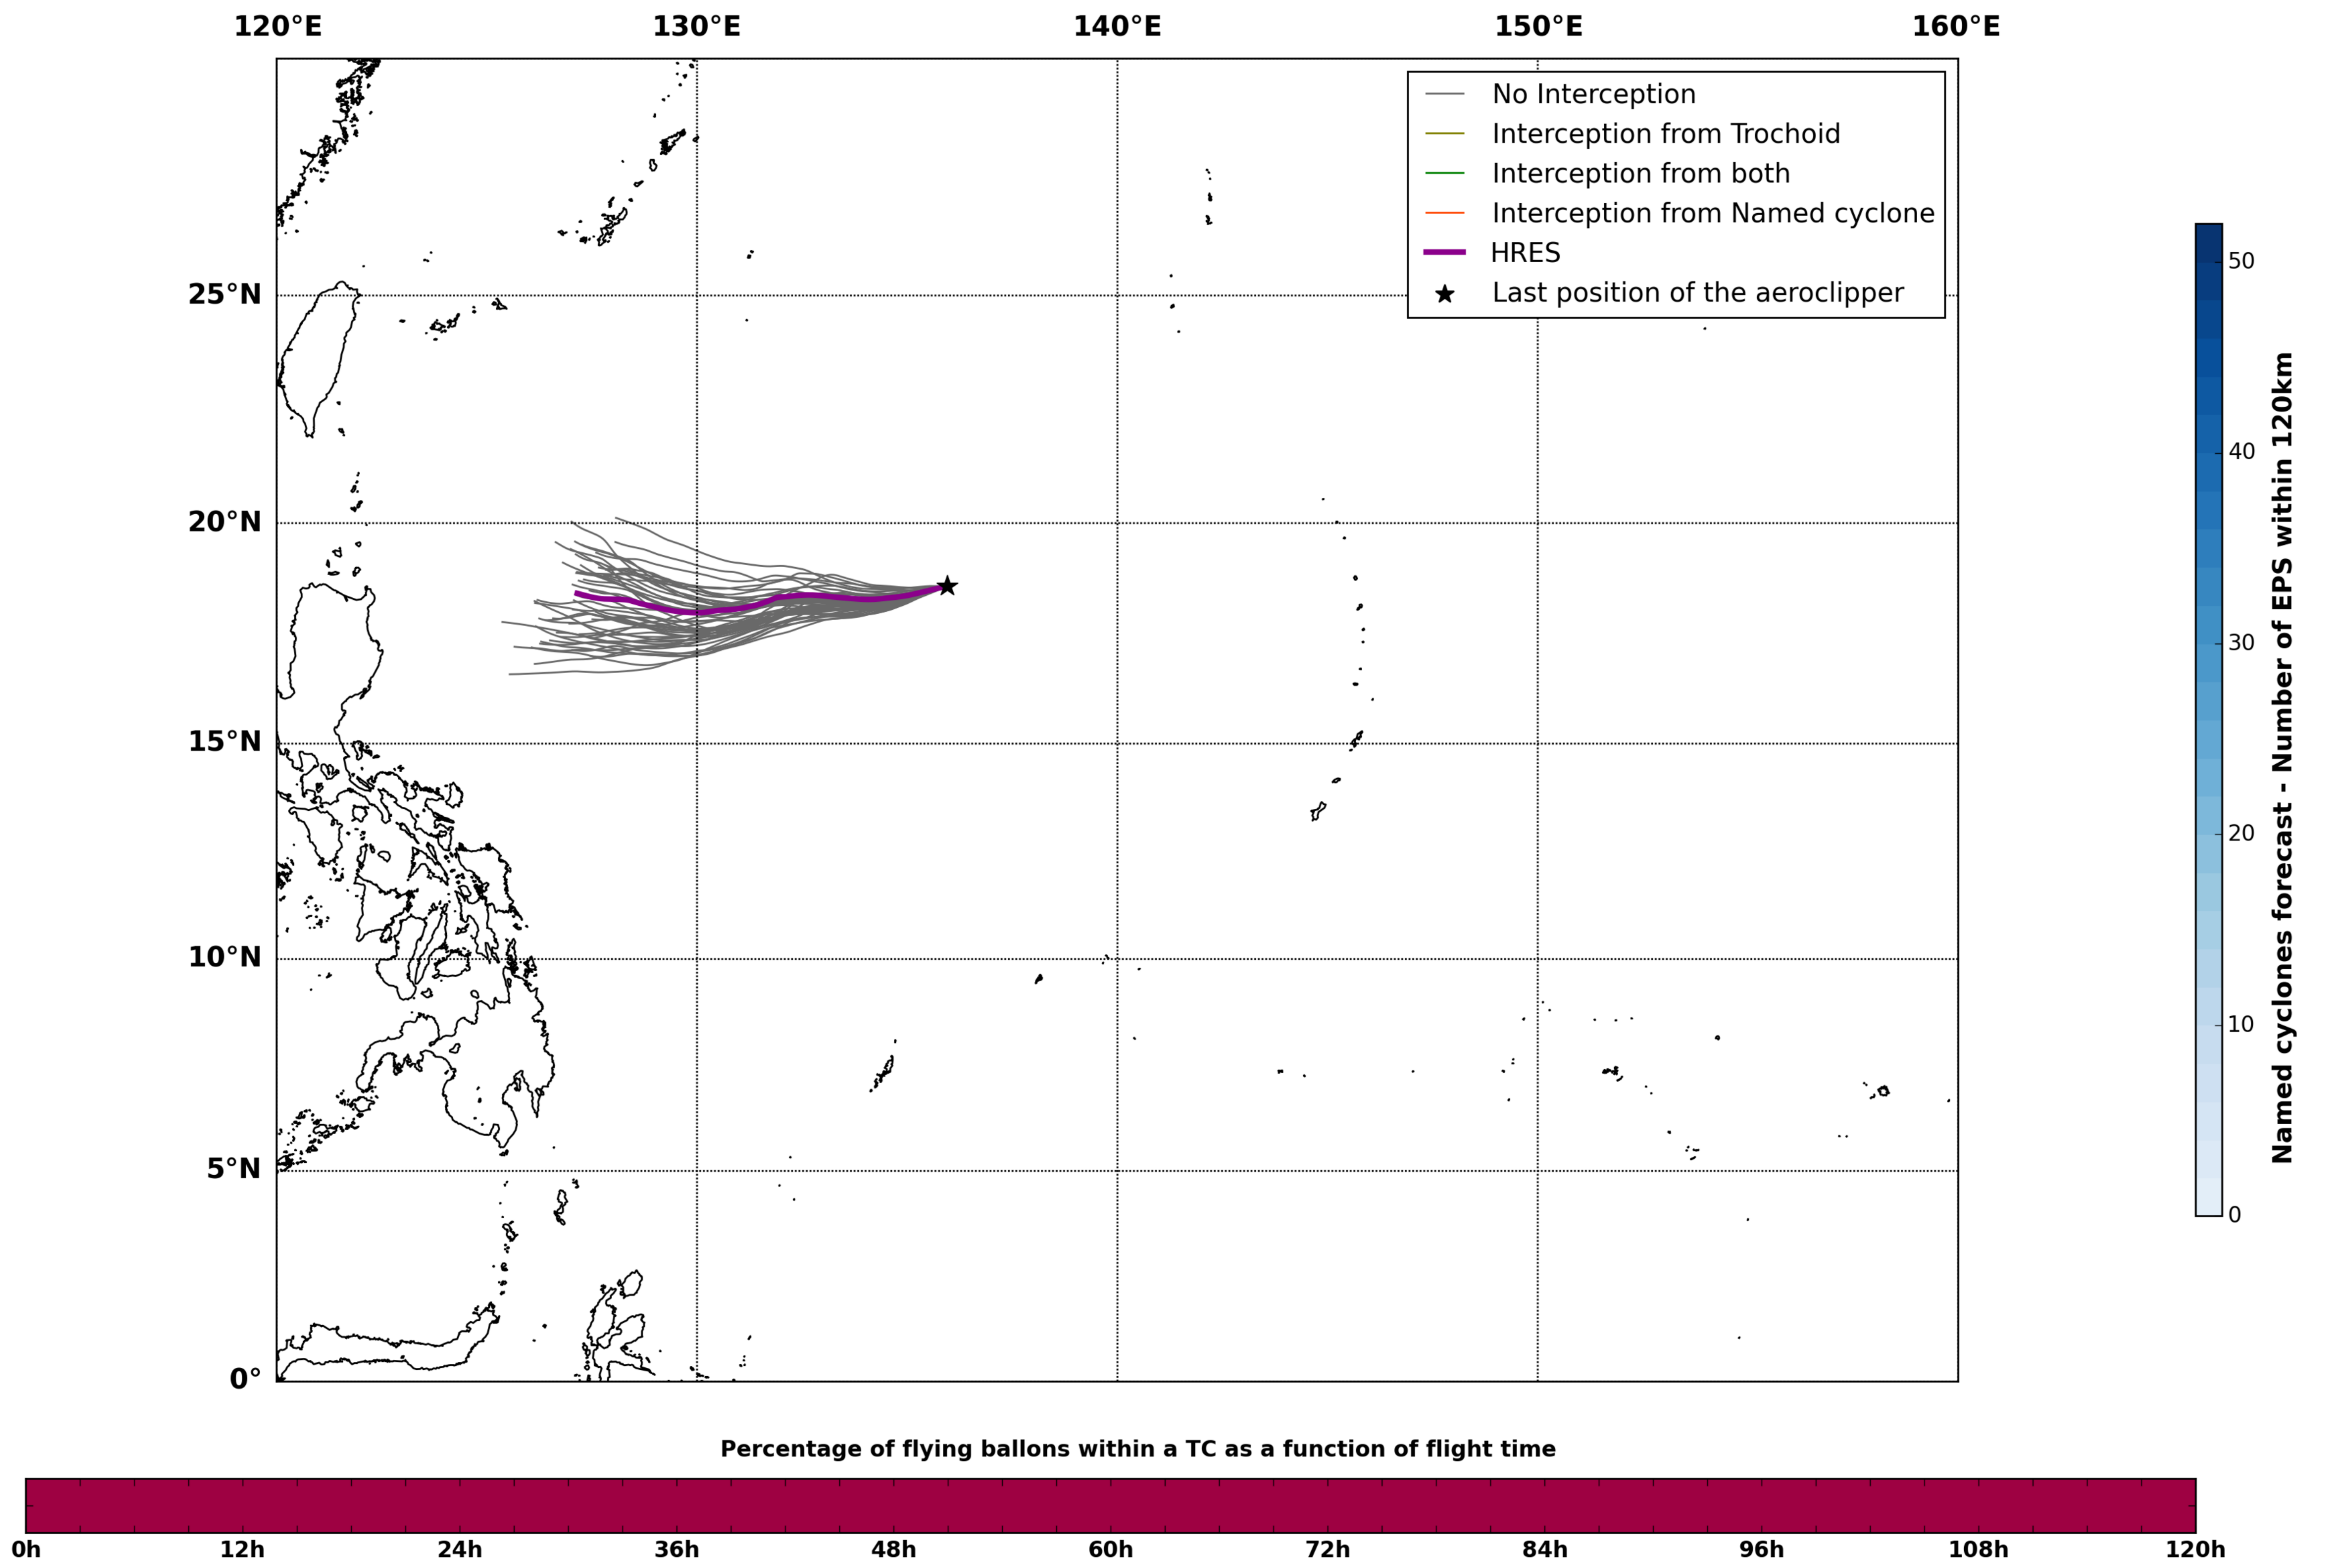

Aeroclipper CHL-PRL Intercept forecast from aeroclipper's position at 2022/05/08, 13h00 (UTC)

Aeroclipper CHL-PRL Grounding forecast from aeroclipper's position at 2022/05/08, 13h00 (UTC)