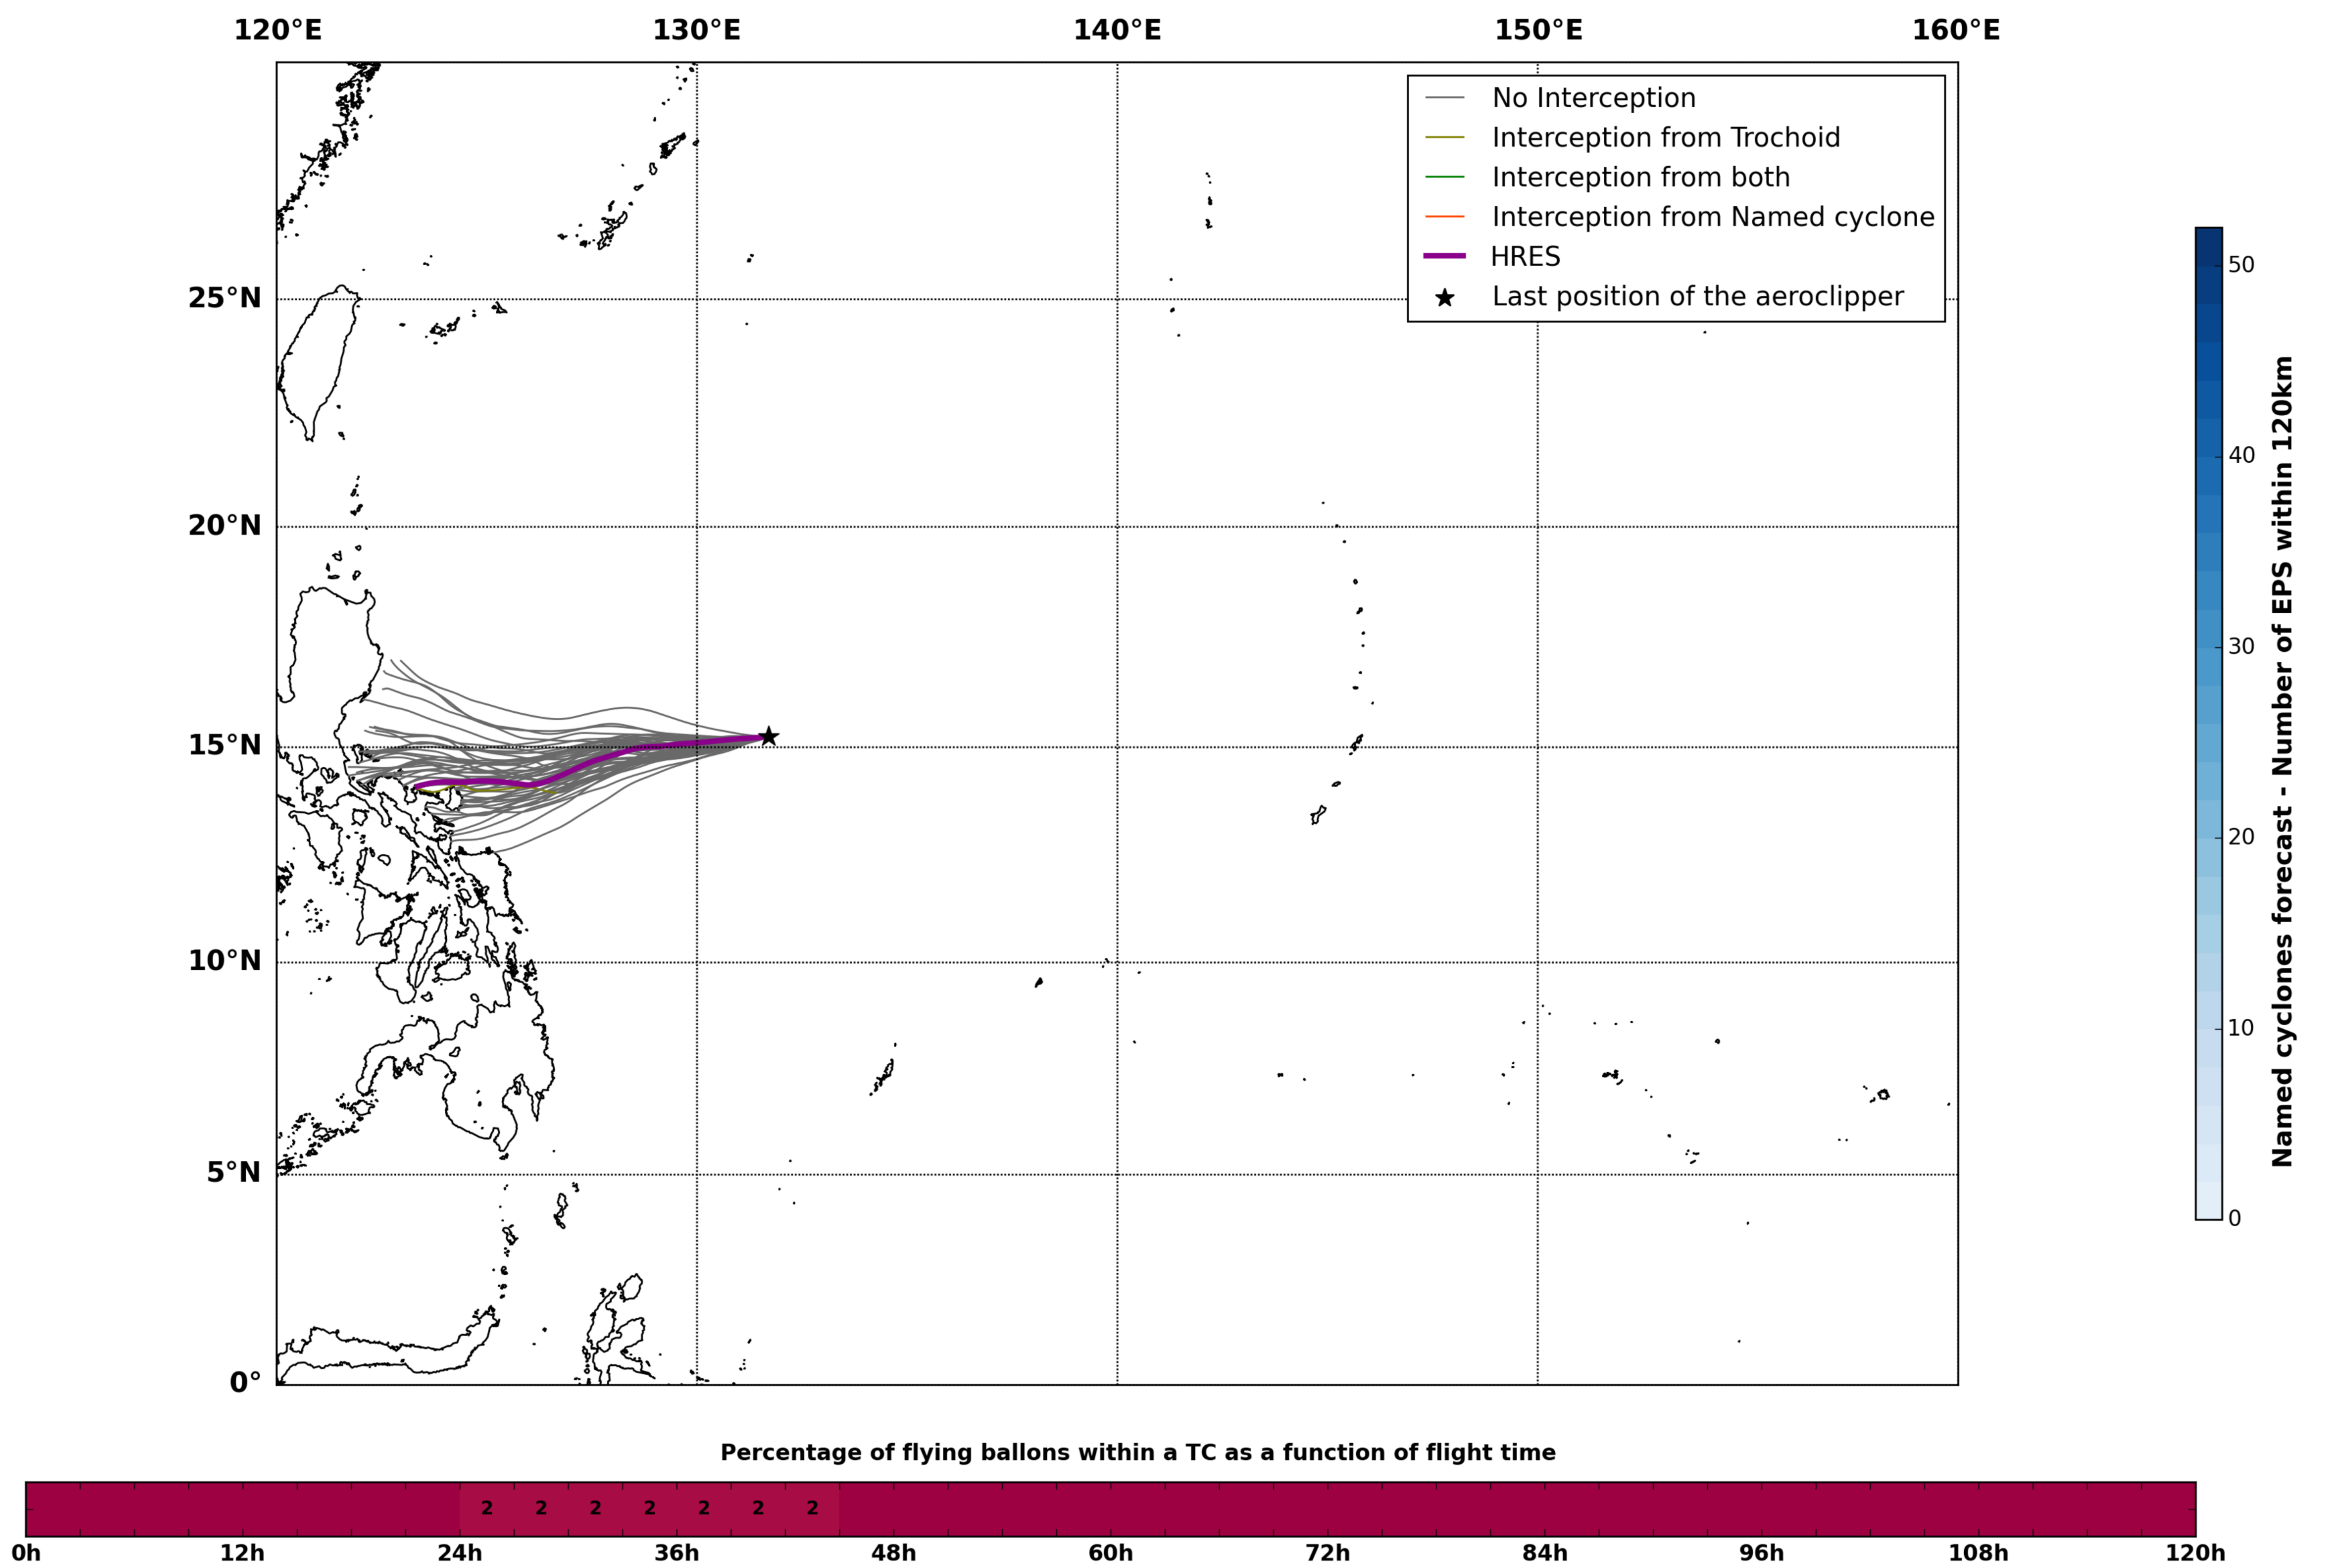

Aeroclipper CHL-PRL Intercept forecast from aeroclipper's position at 2022/05/08, 16h00 (UTC)

Aeroclipper CHL-PRL Grounding forecast from aeroclipper's position at 2022/05/08, 16h00 (UTC)