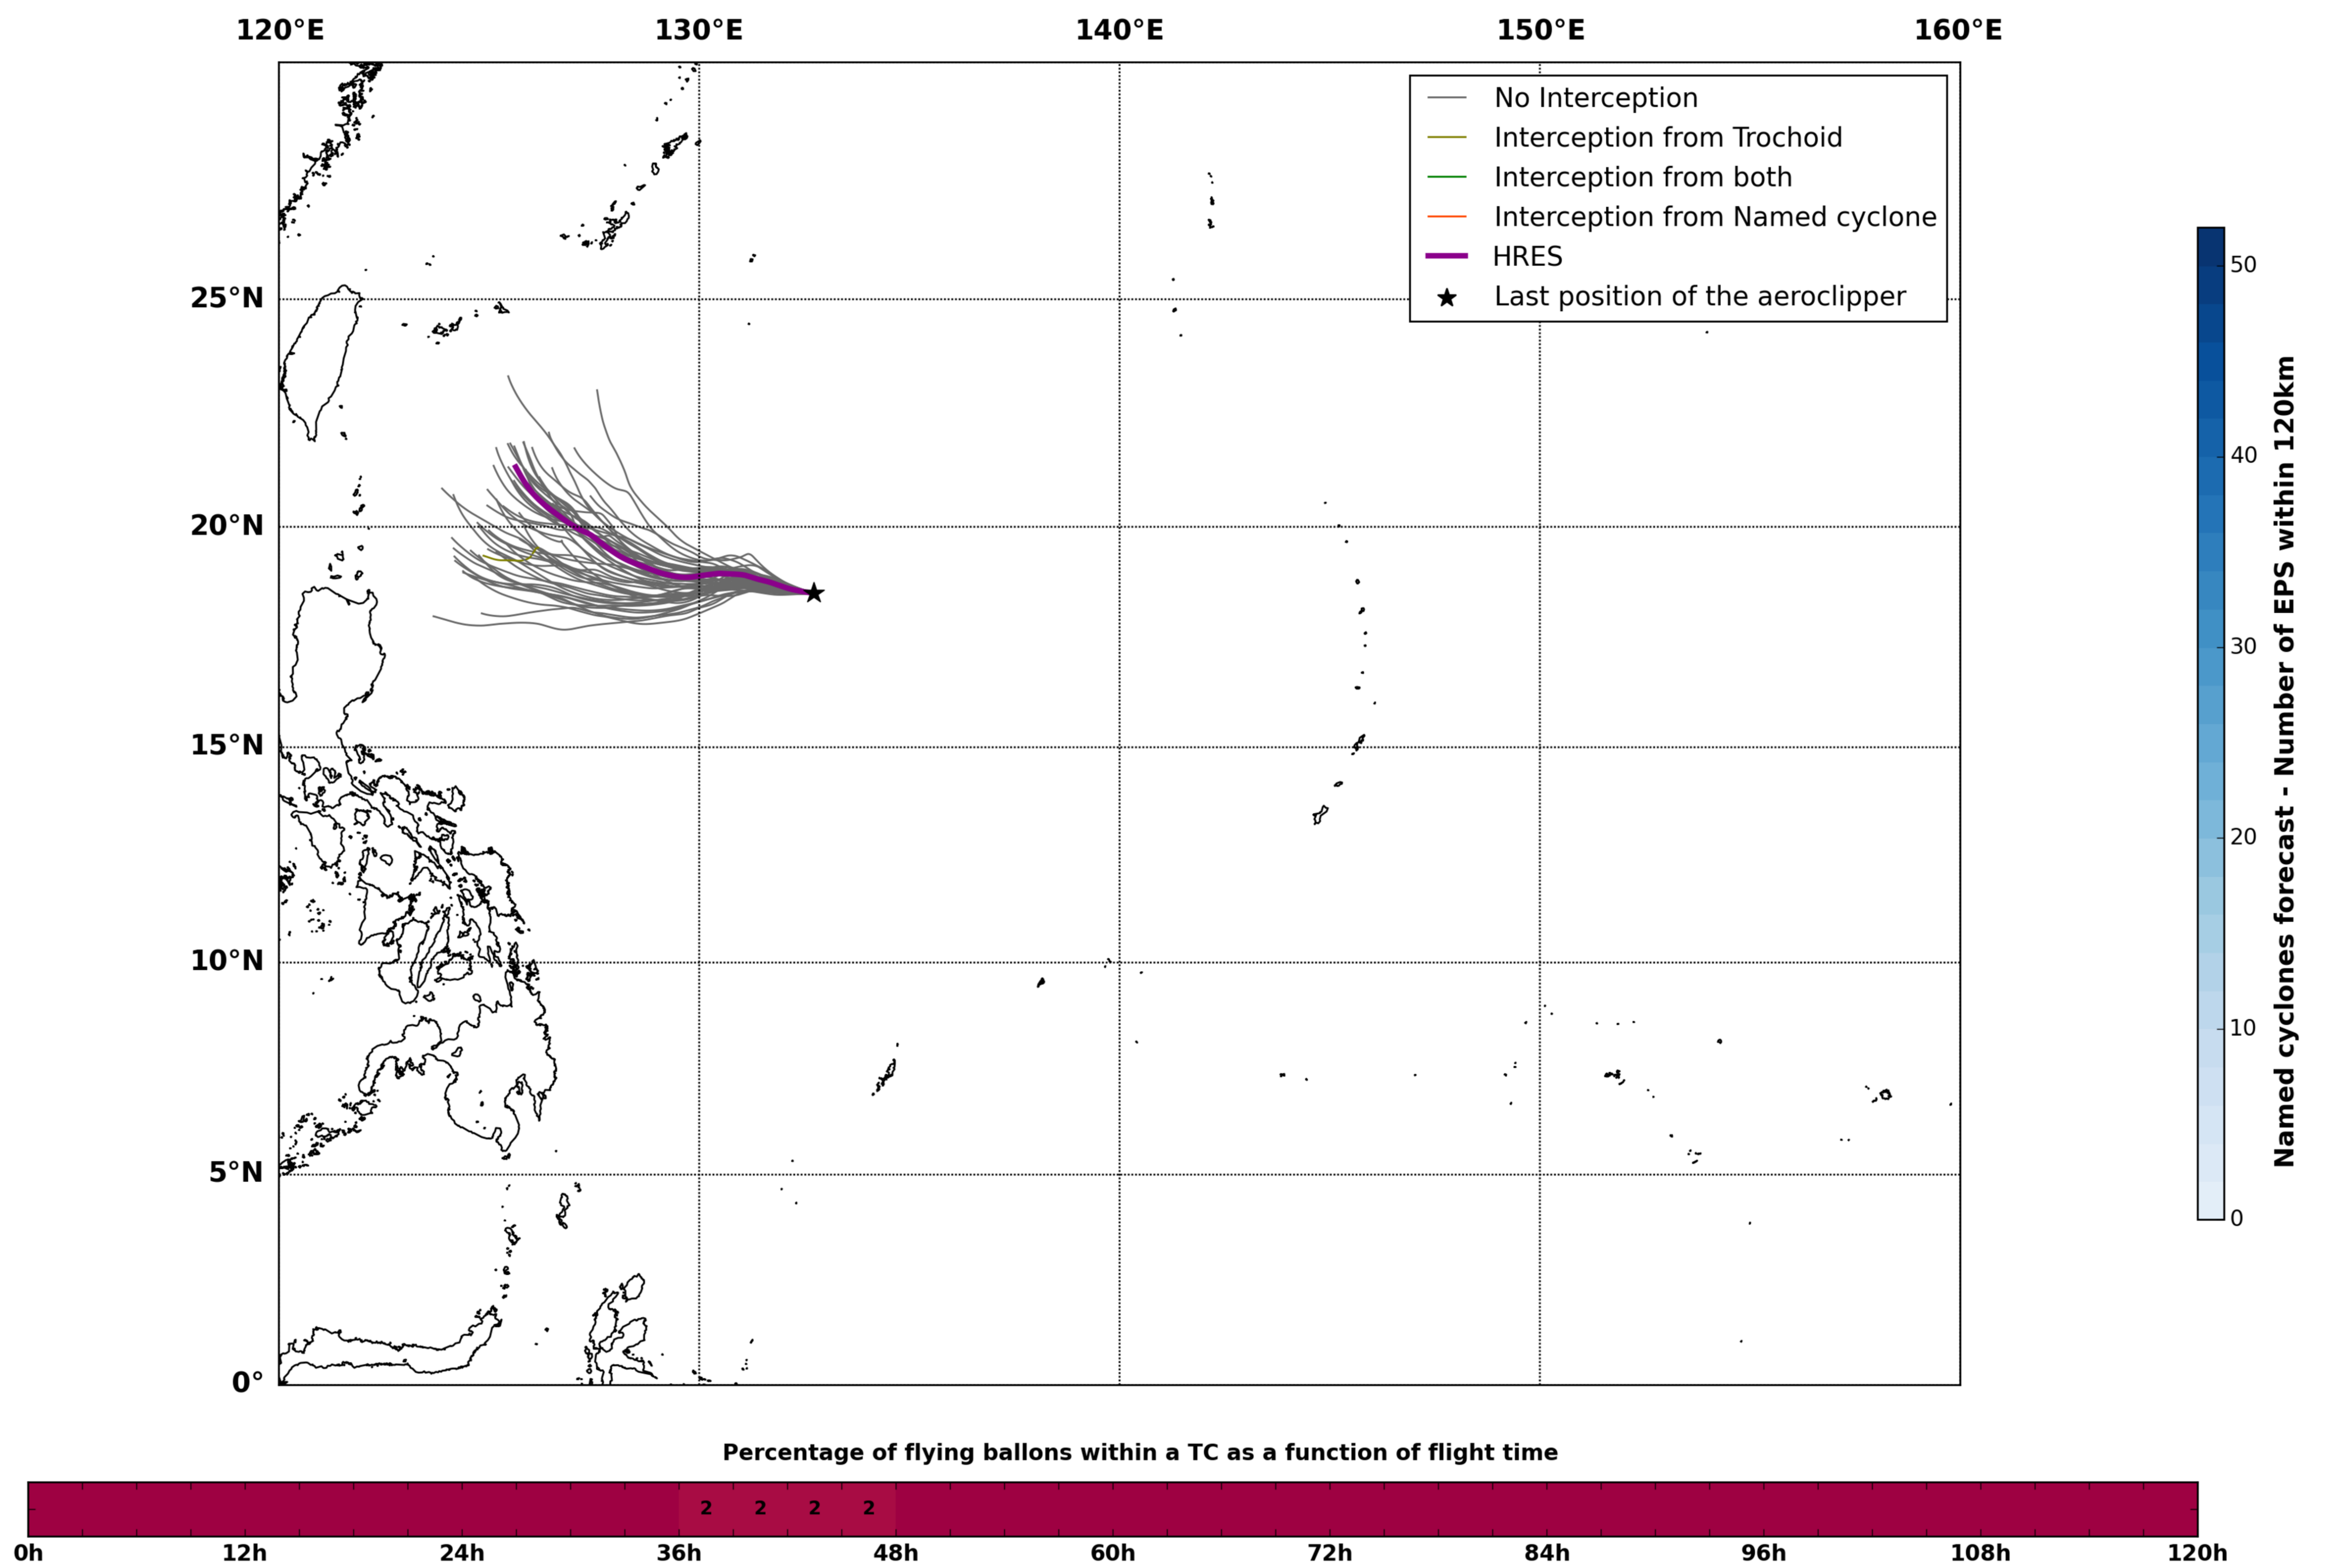

Aeroclipper CHL-PRL Intercept forecast from aeroclipper's position at 2022/05/08, 19h00 (UTC)

Aeroclipper CHL-PRL Grounding forecast from aeroclipper's position at 2022/05/08, 19h00 (UTC)