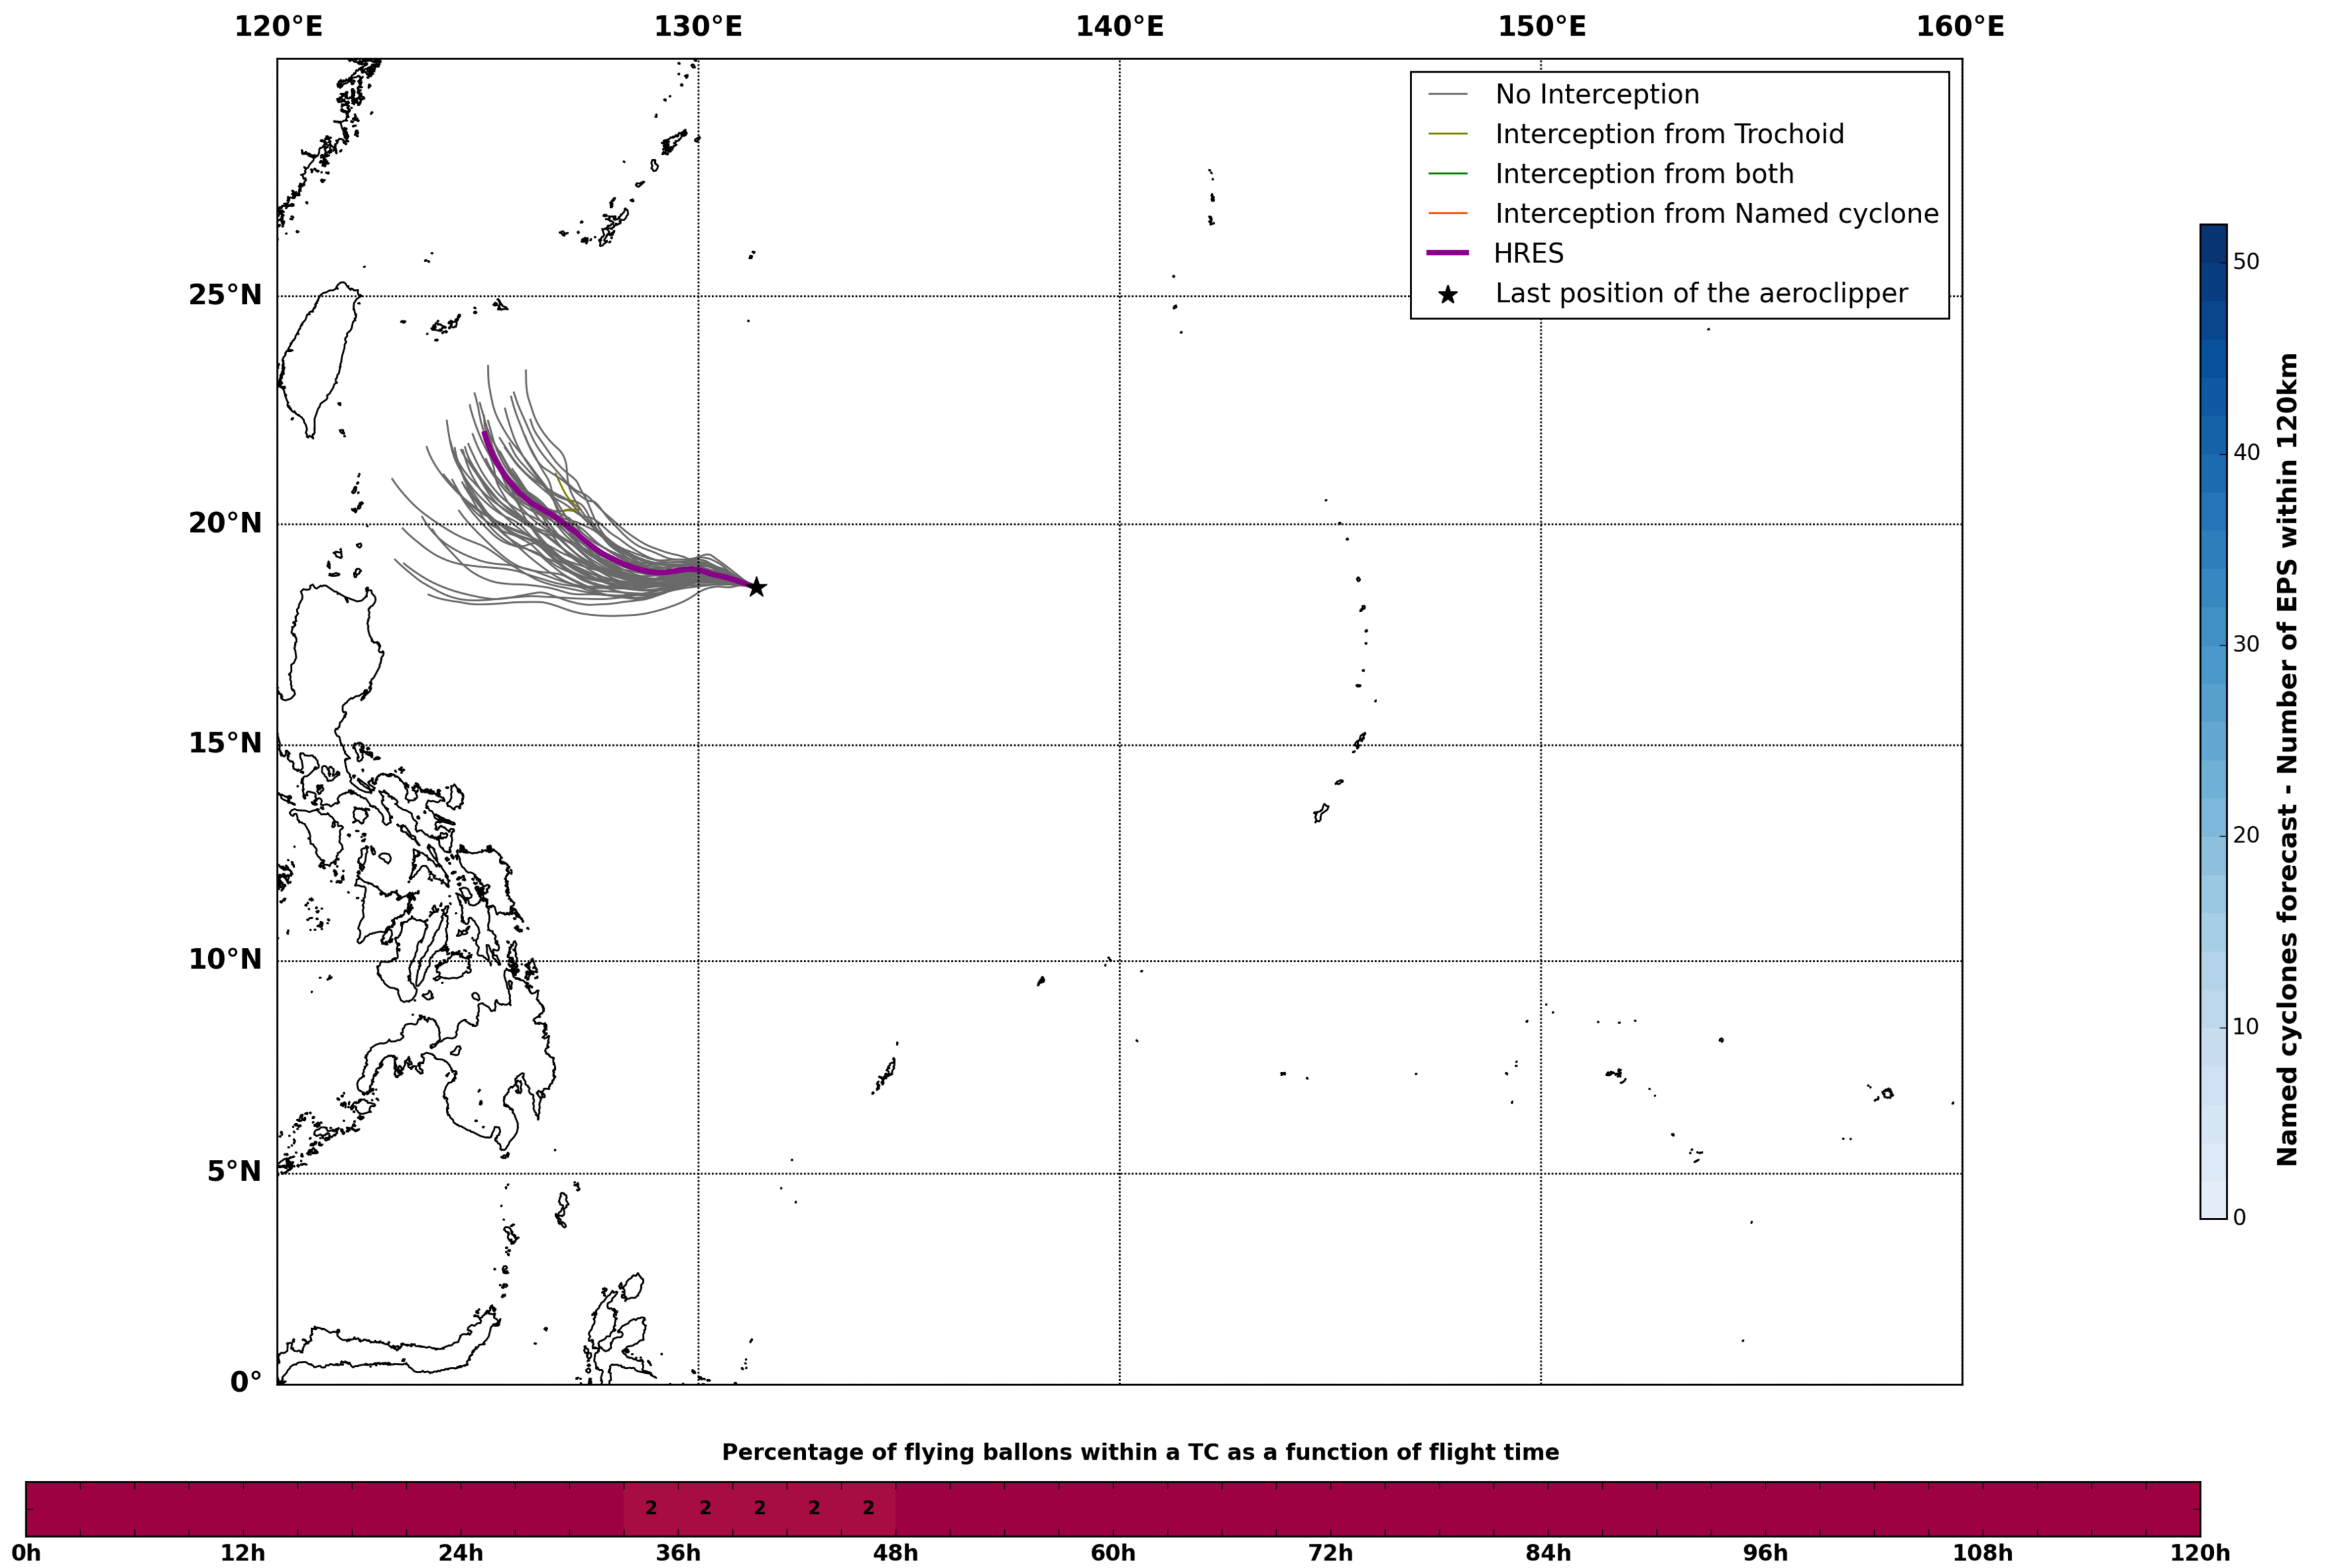

### Aeroclipper CHL-PRL Intercept forecast from aeroclipper's position at 2022/05/08, 22h00 (UTC)

### Aeroclipper CHL-PRL Grounding forecast from aeroclipper's position at 2022/05/08, 22h00 (UTC)