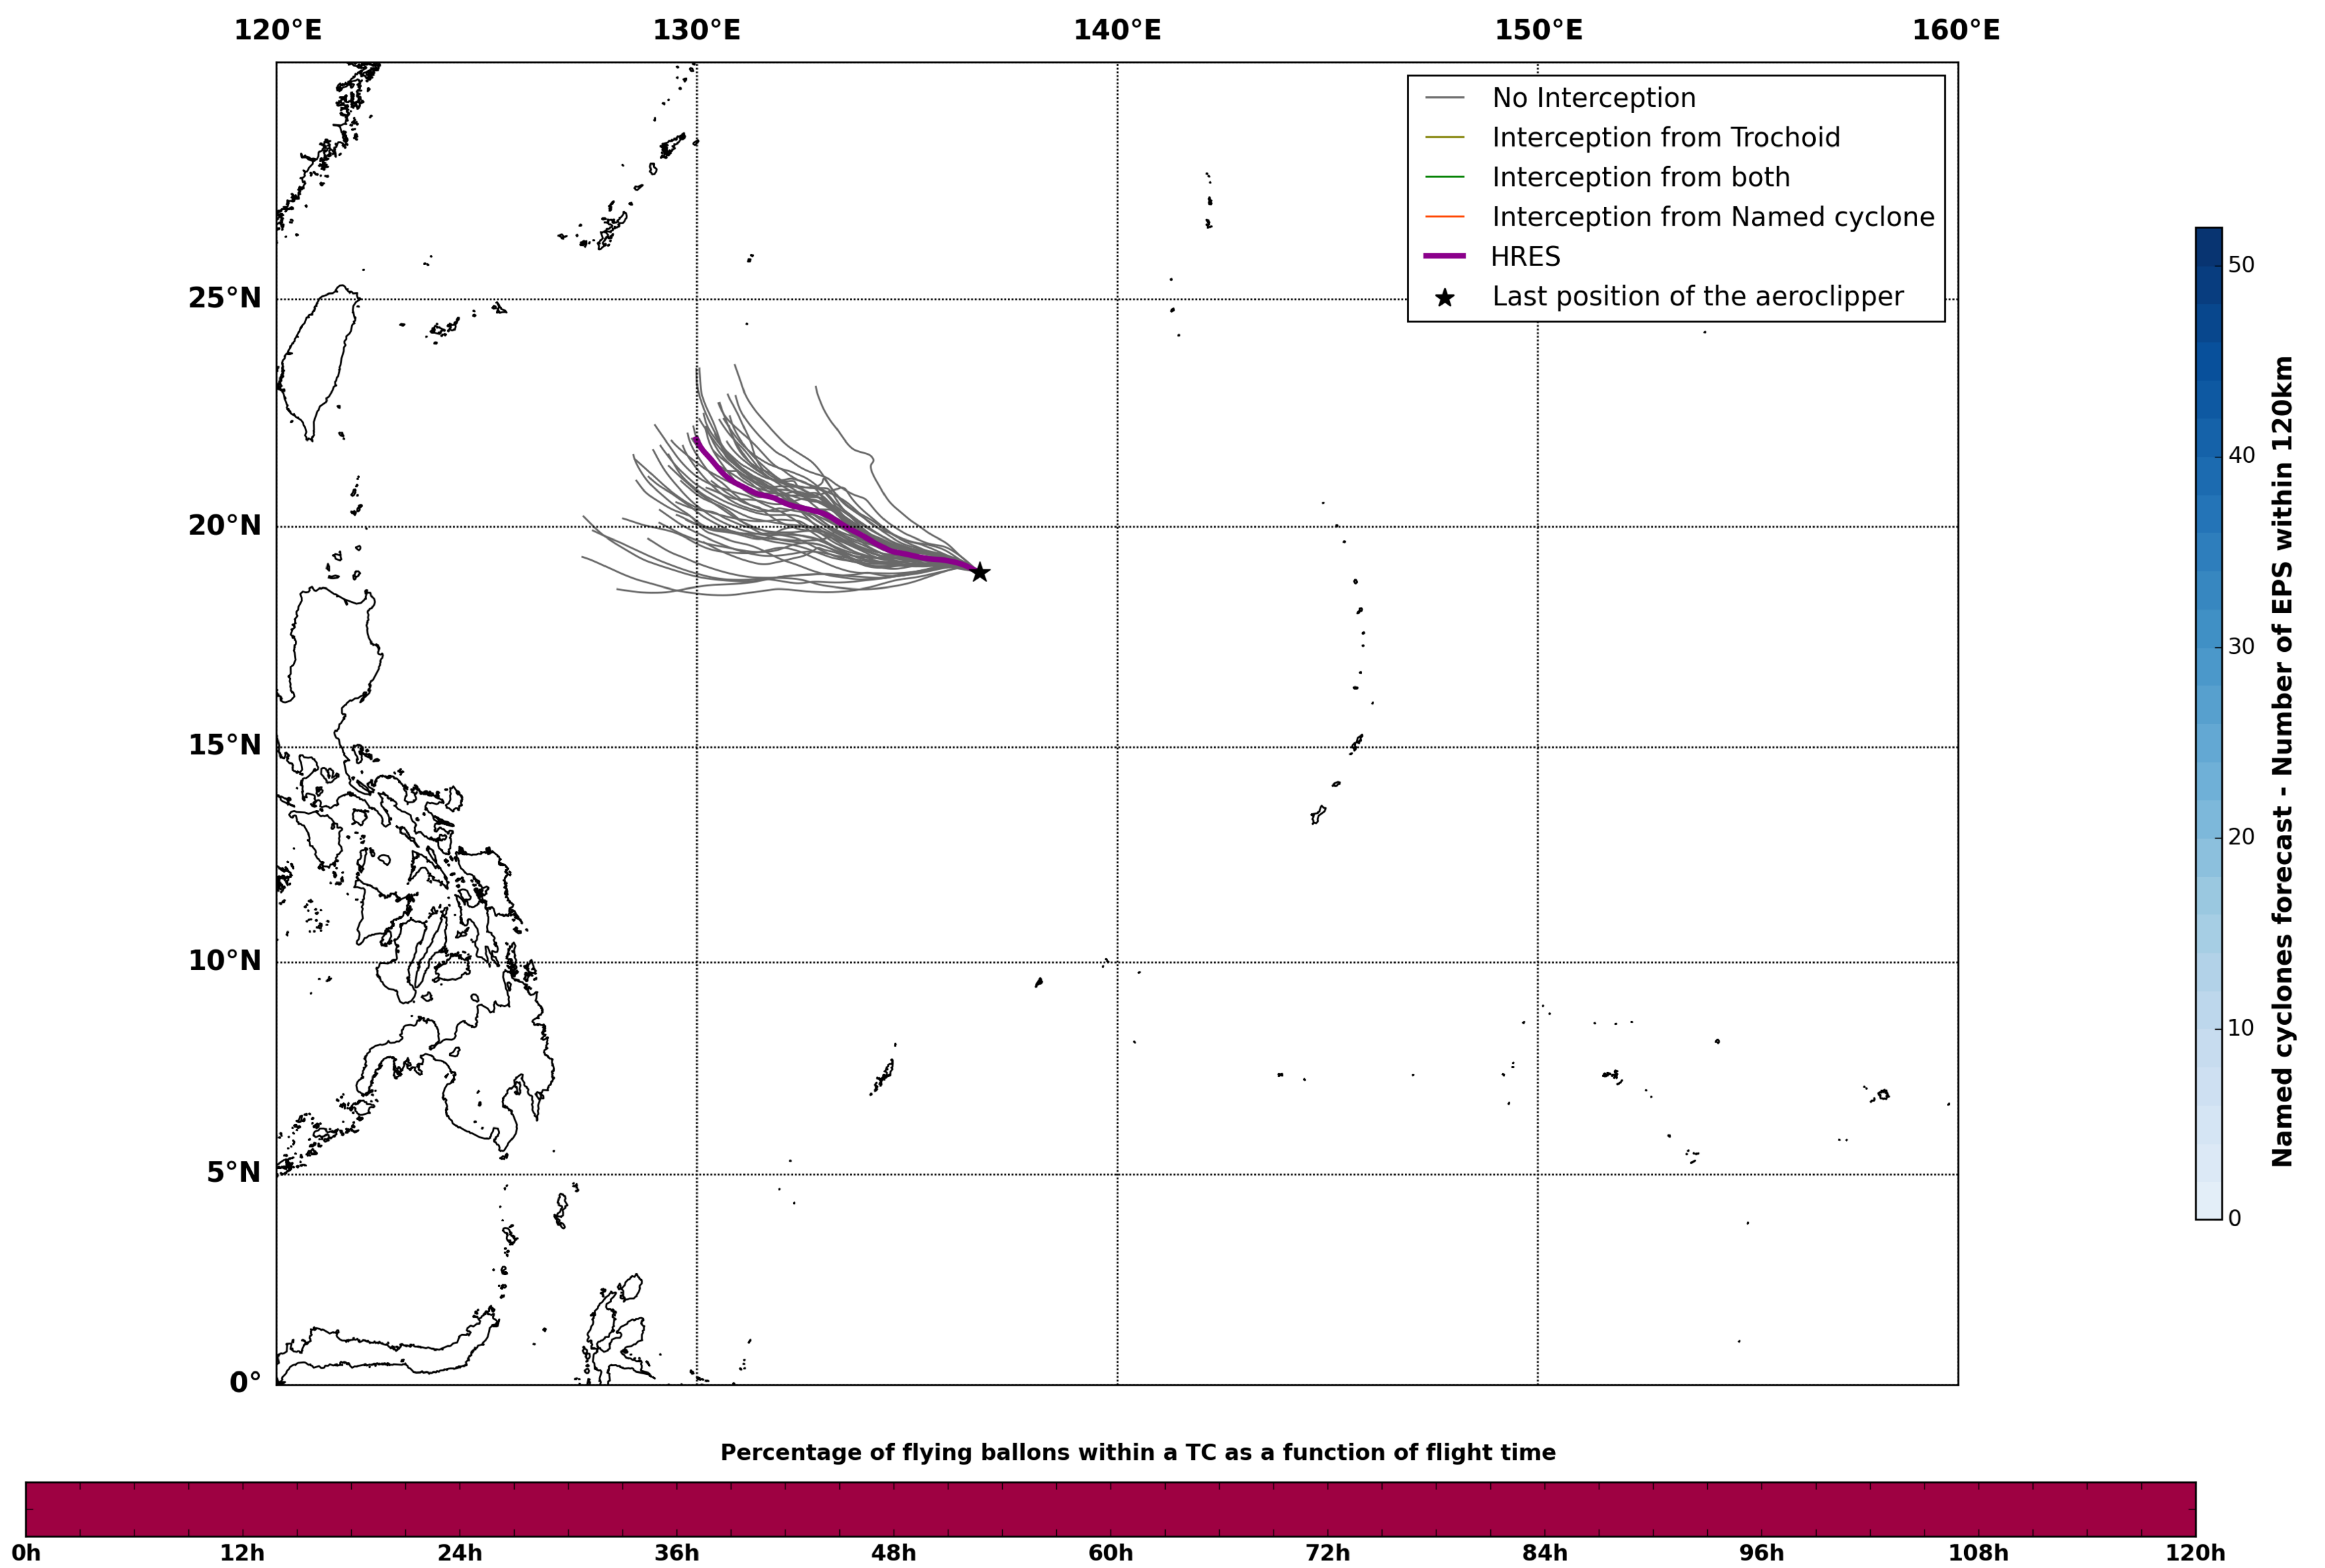

Aeroclipper CHL-PRL Intercept forecast from aeroclipper's position at 2022/05/09, 04h00 (UTC)

Aeroclipper CHL-PRL Grounding forecast from aeroclipper's position at 2022/05/09, 04h00 (UTC)