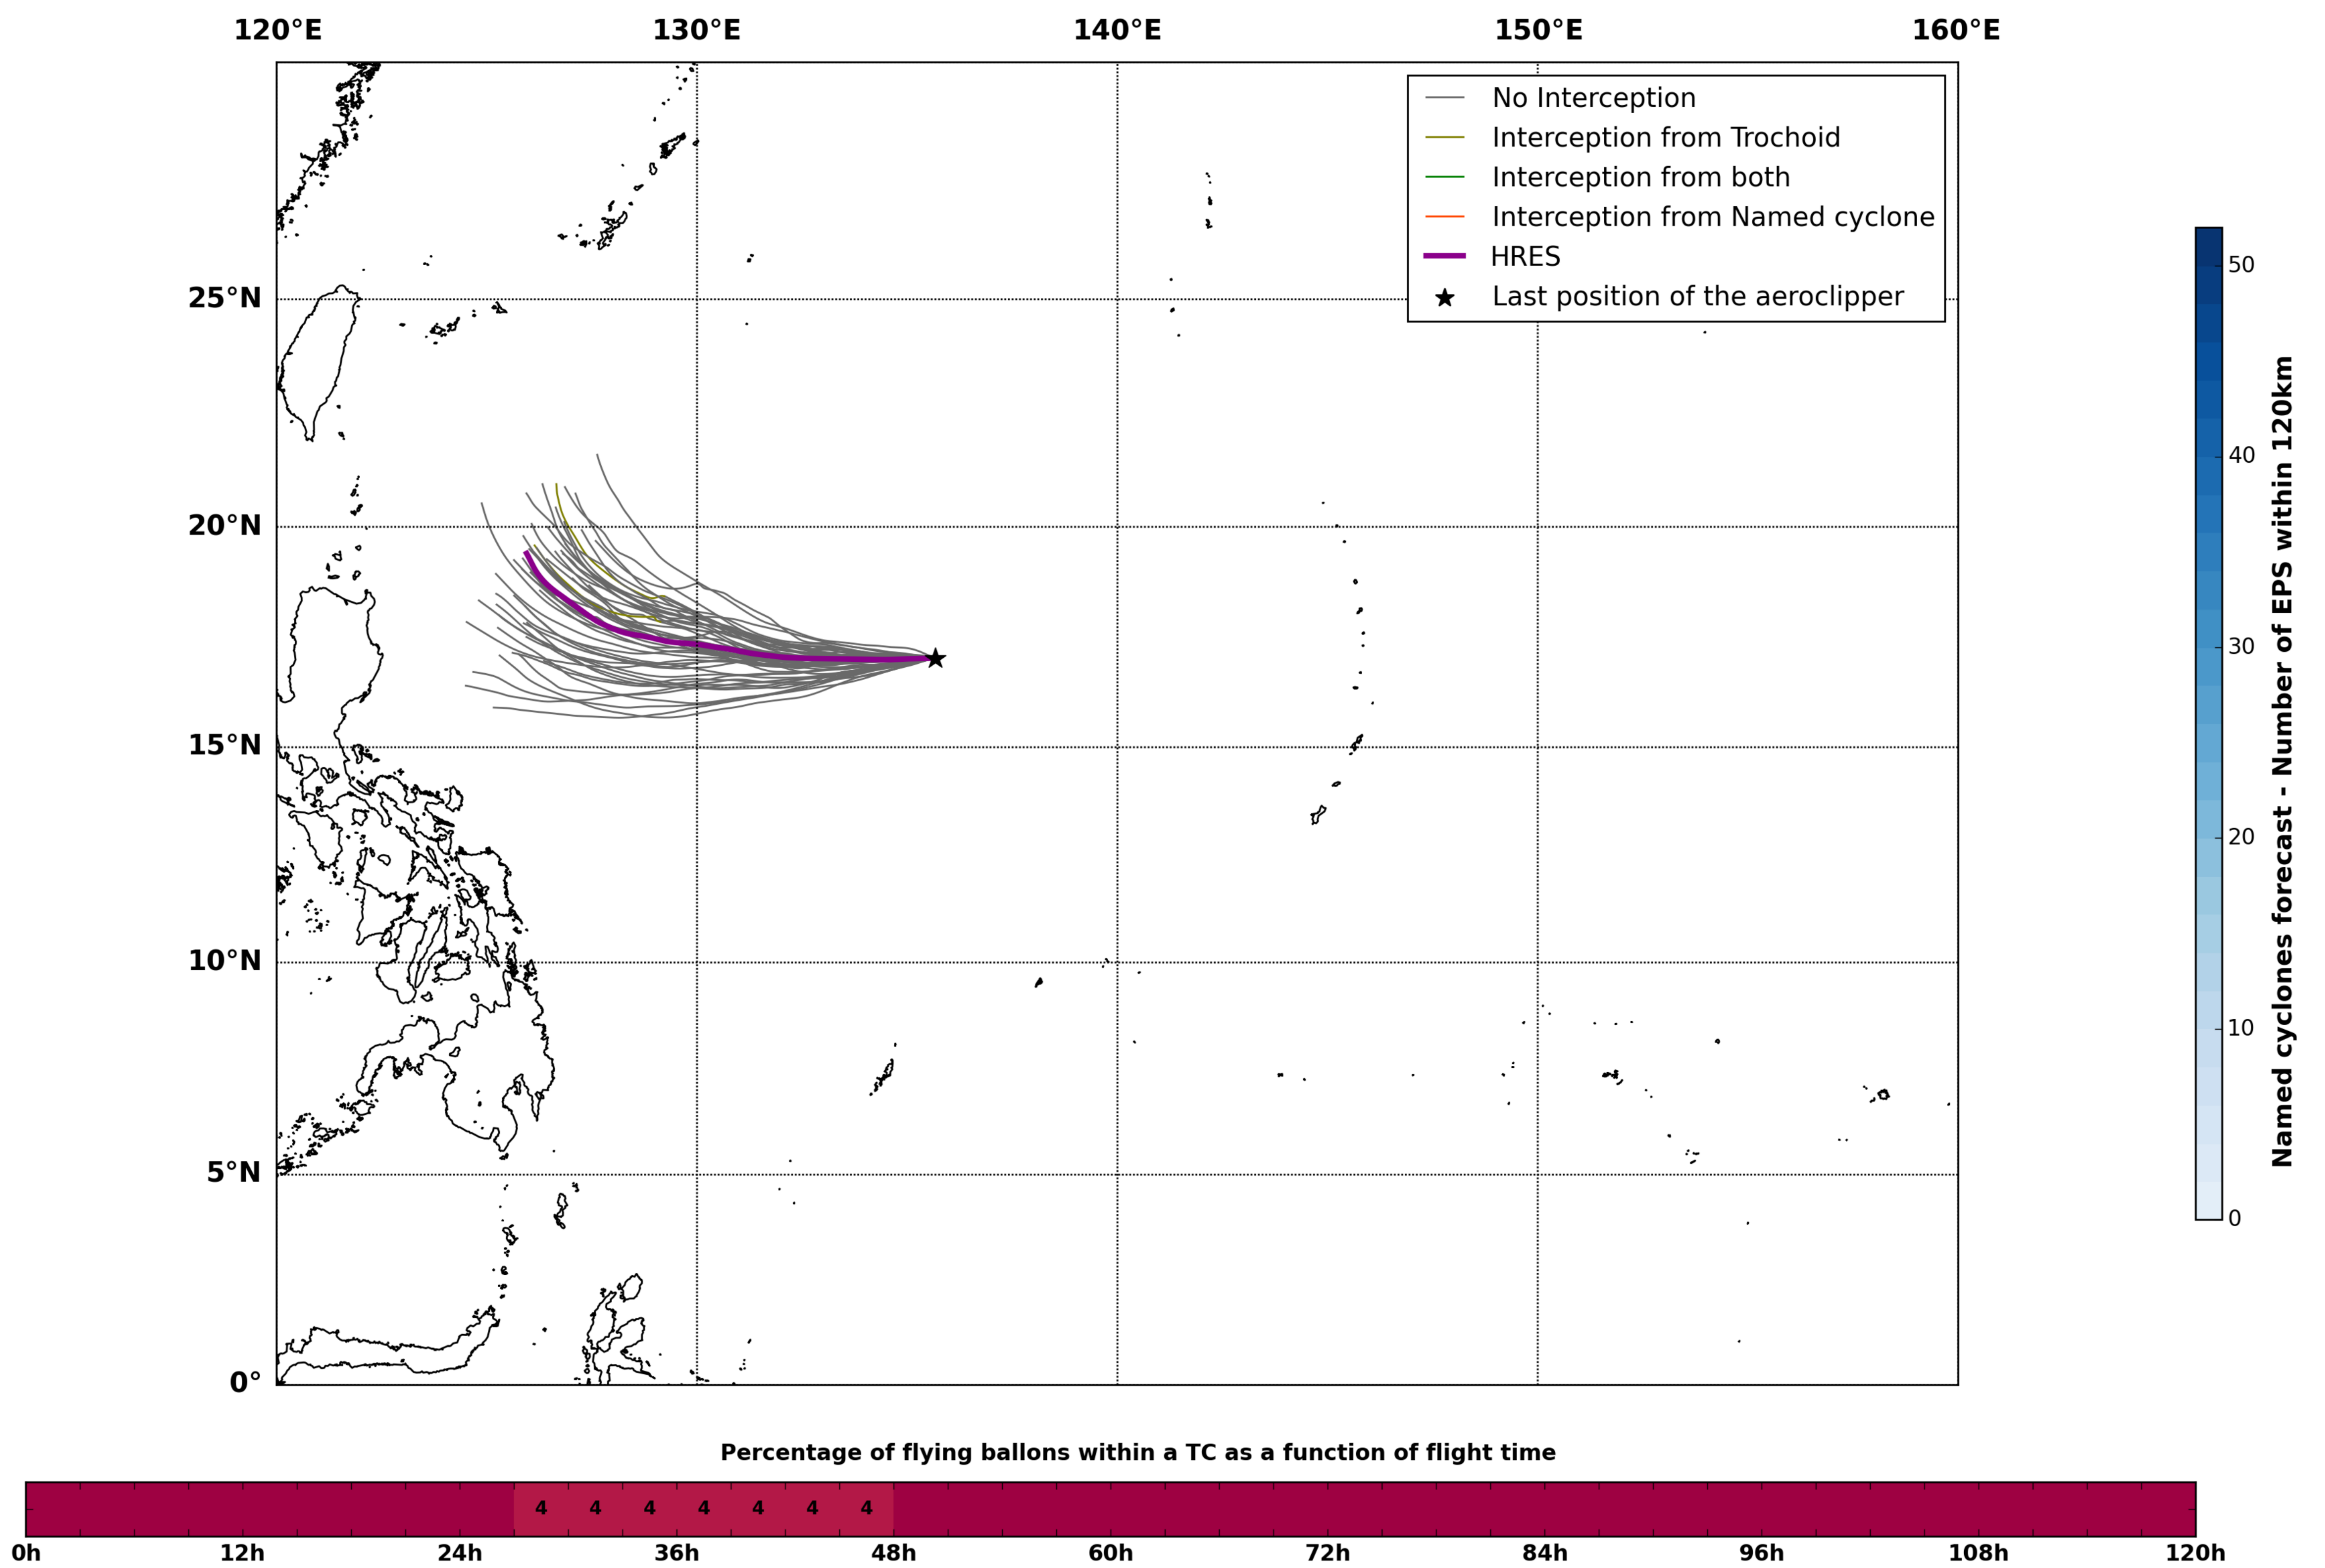

Aeroclipper CHL-PRL Intercept forecast from aeroclipper's position at 2022/05/09, 07h00 (UTC)

Aeroclipper CHL-PRL Grounding forecast from aeroclipper's position at 2022/05/09, 07h00 (UTC)