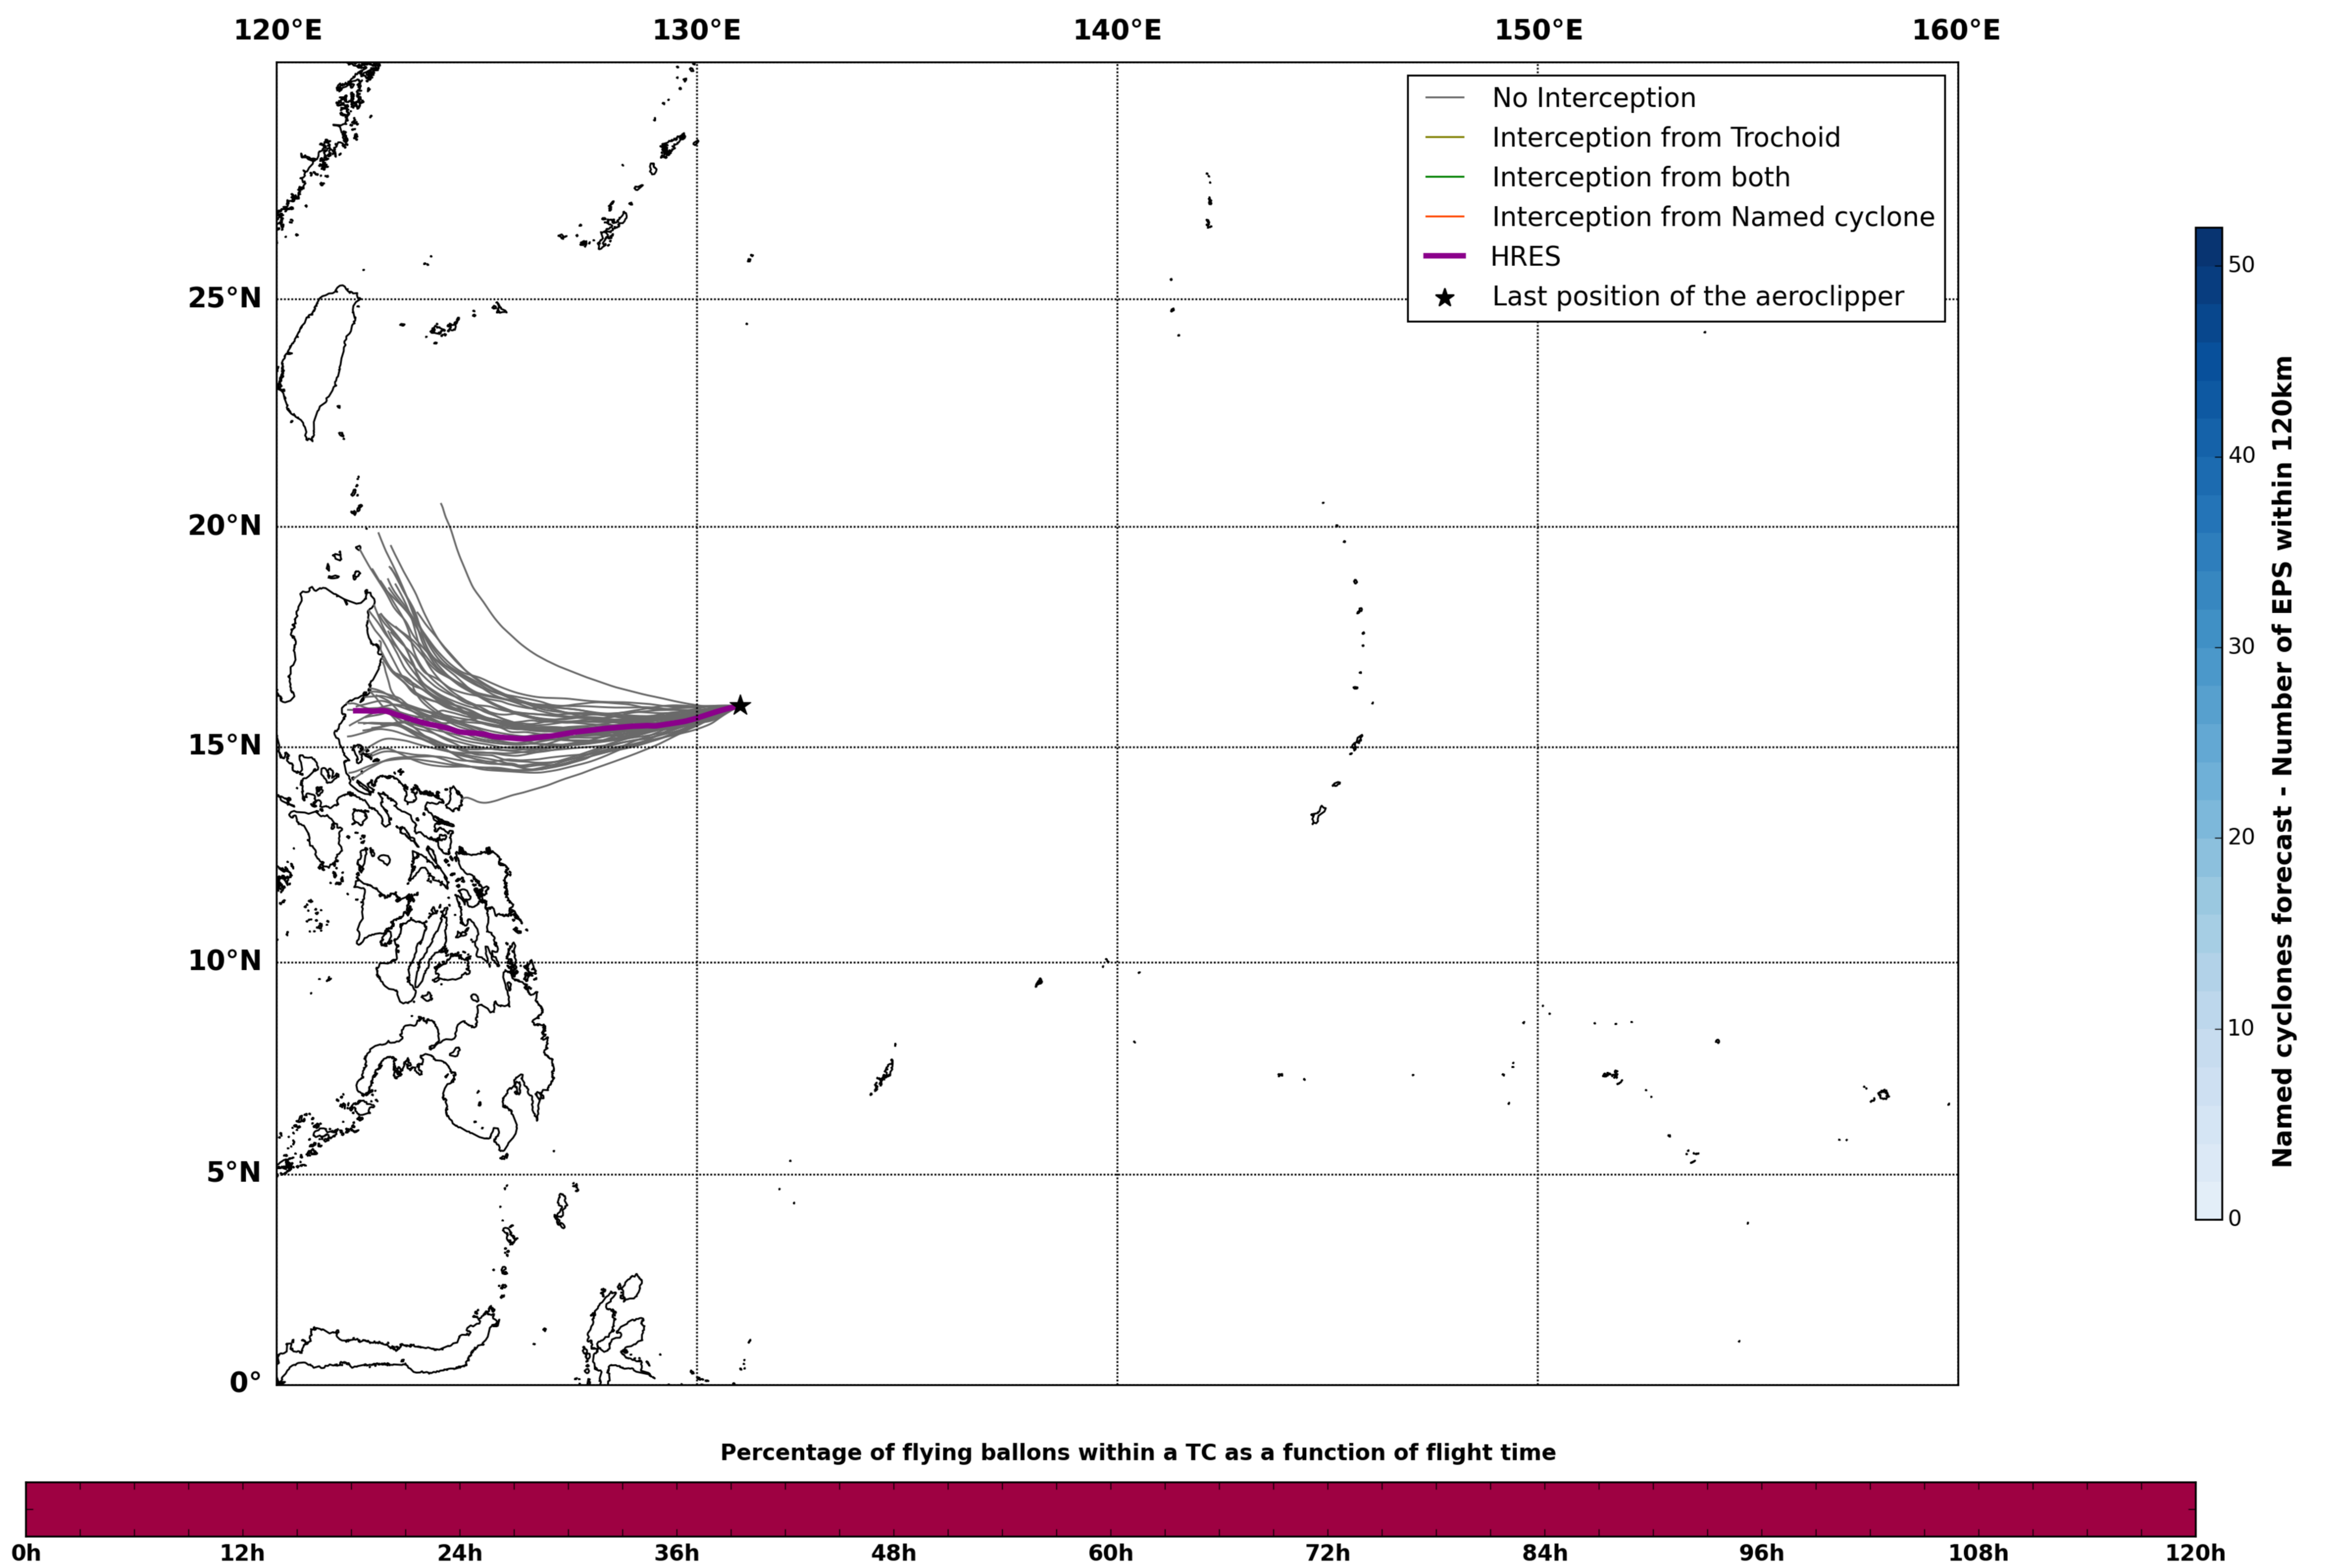

Aeroclipper CHL-PRL Intercept forecast from aeroclipper's position at 2022/05/09, 13h00 (UTC)

Aeroclipper CHL-PRL Grounding forecast from aeroclipper's position at 2022/05/09, 13h00 (UTC)