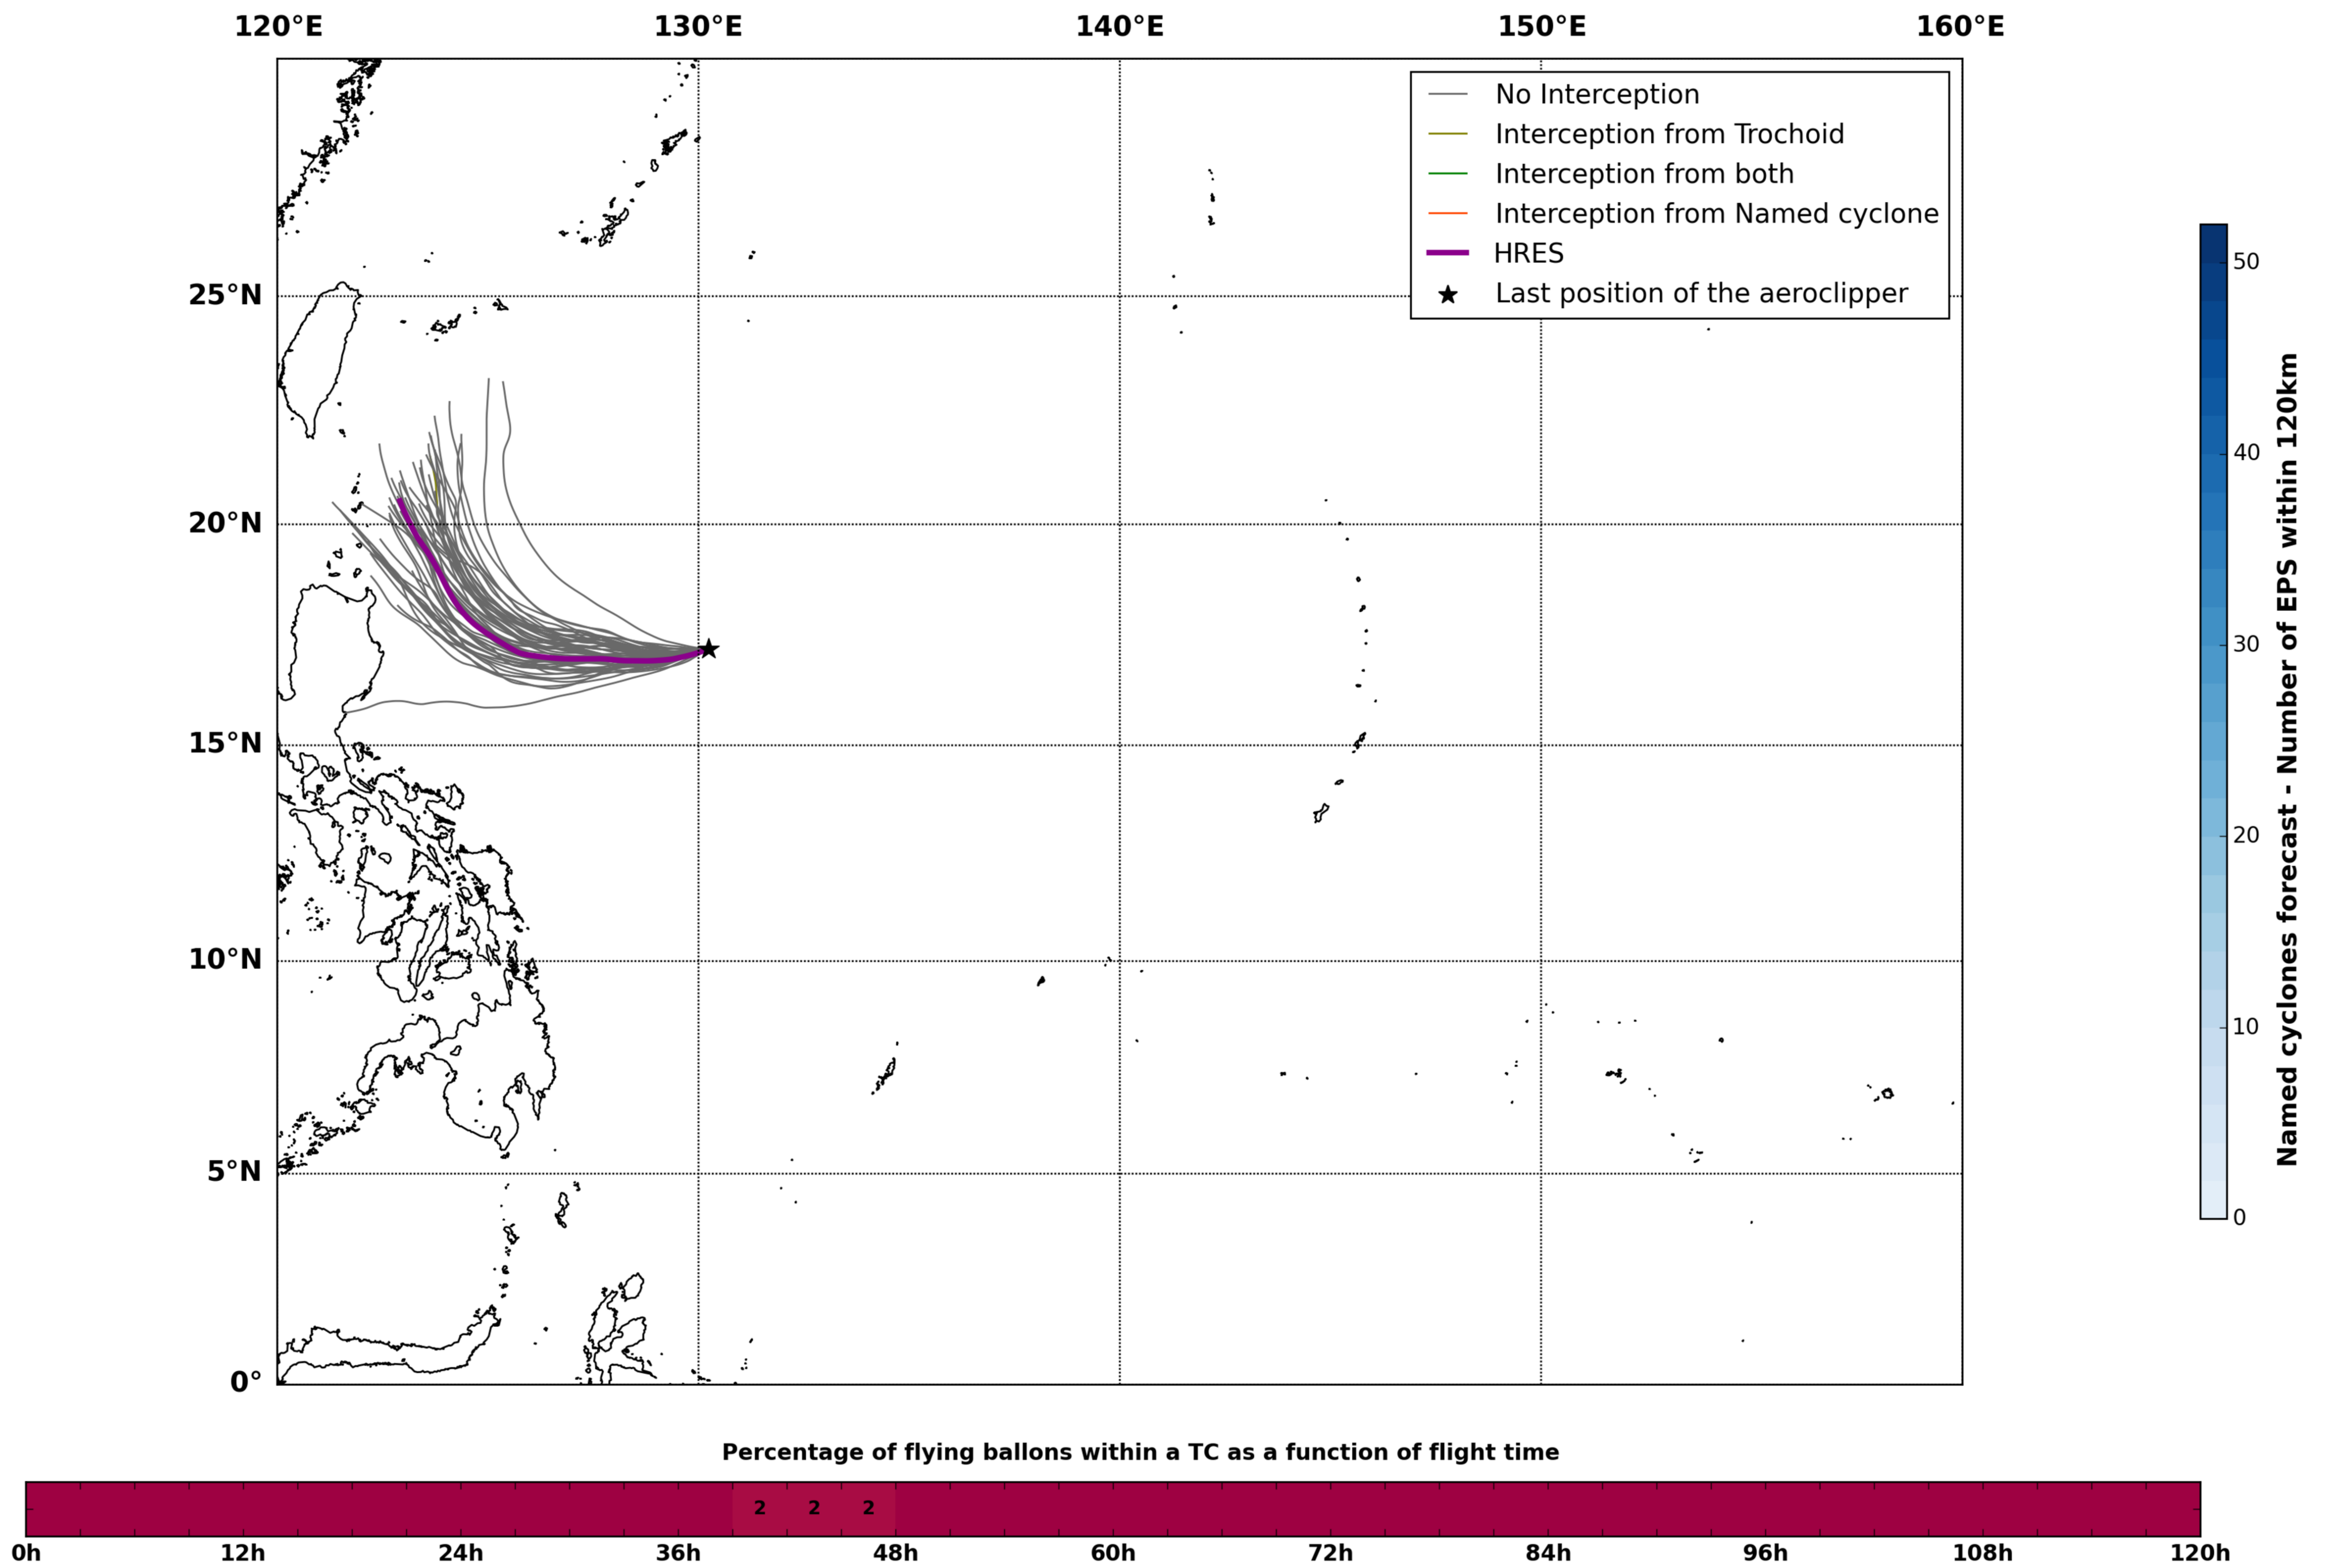

### Aeroclipper CHL-PRL Intercept forecast from aeroclipper's position at 2022/05/09, 16h00 (UTC)

### Aeroclipper CHL-PRL Grounding forecast from aeroclipper's position at 2022/05/09, 16h00 (UTC)