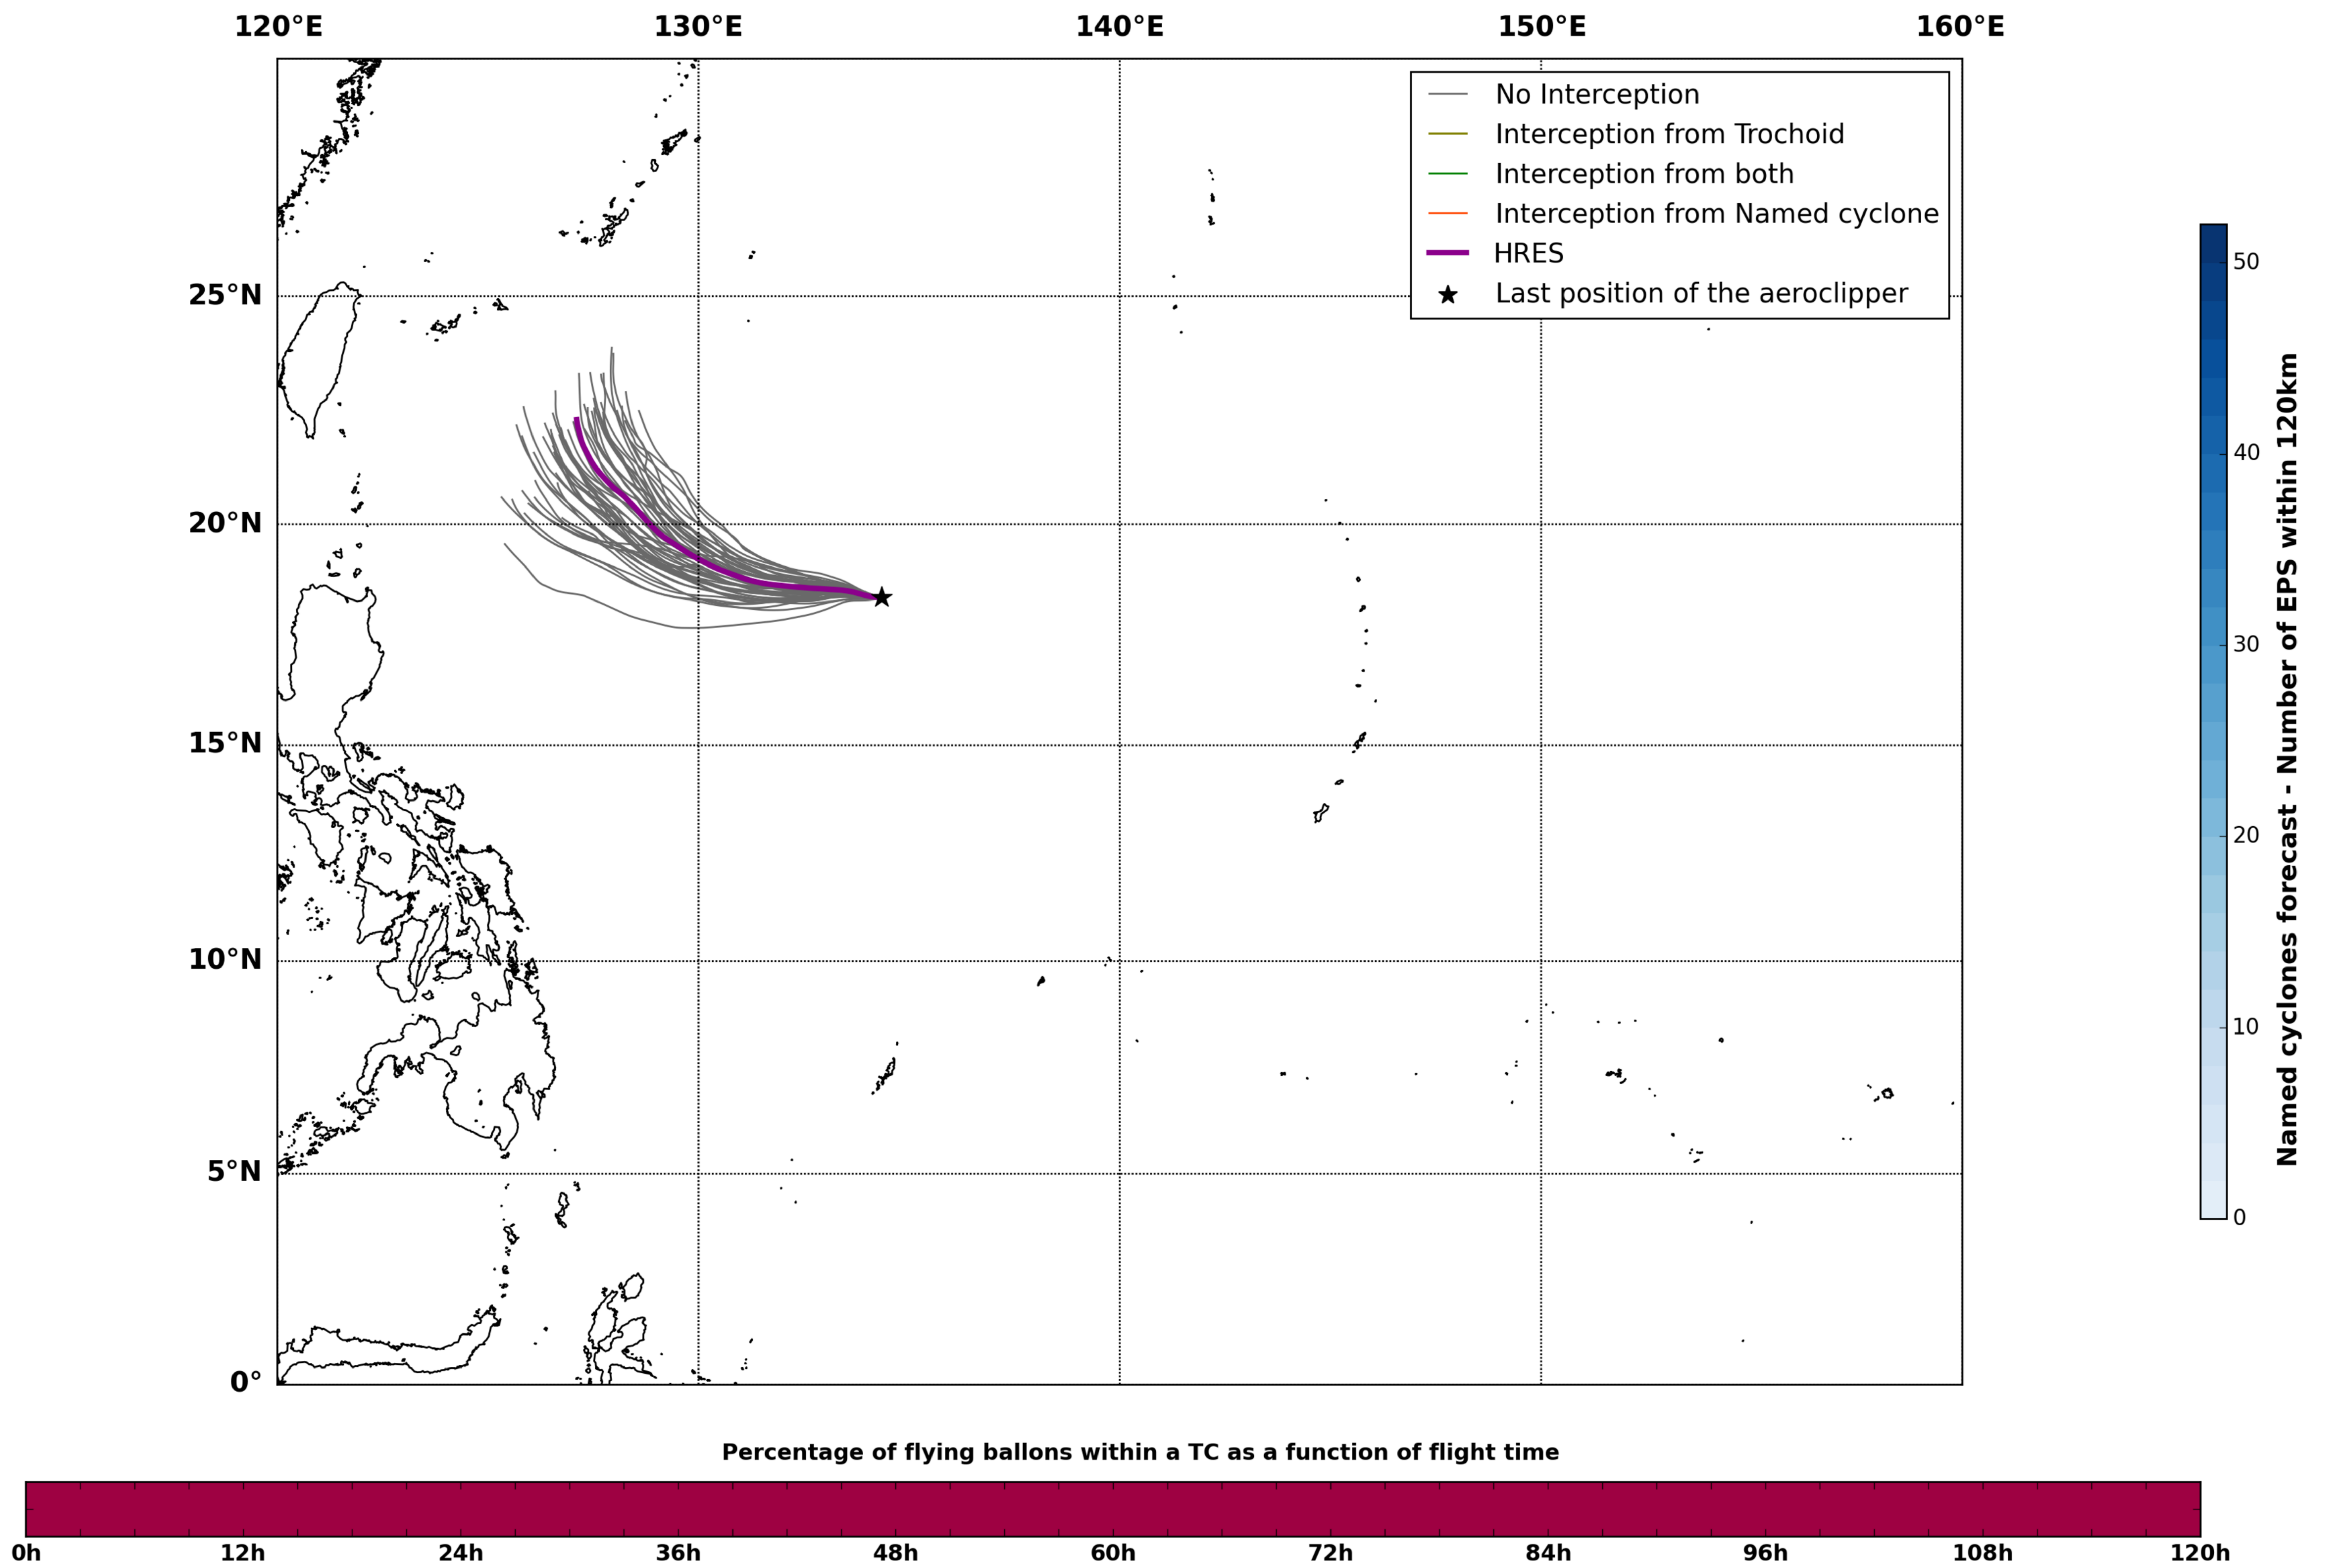

### Aeroclipper CHL-PRL Intercept forecast from aeroclipper's position at 2022/05/09, 22h00 (UTC)

### Aeroclipper CHL-PRL Grounding forecast from aeroclipper's position at 2022/05/09, 22h00 (UTC)