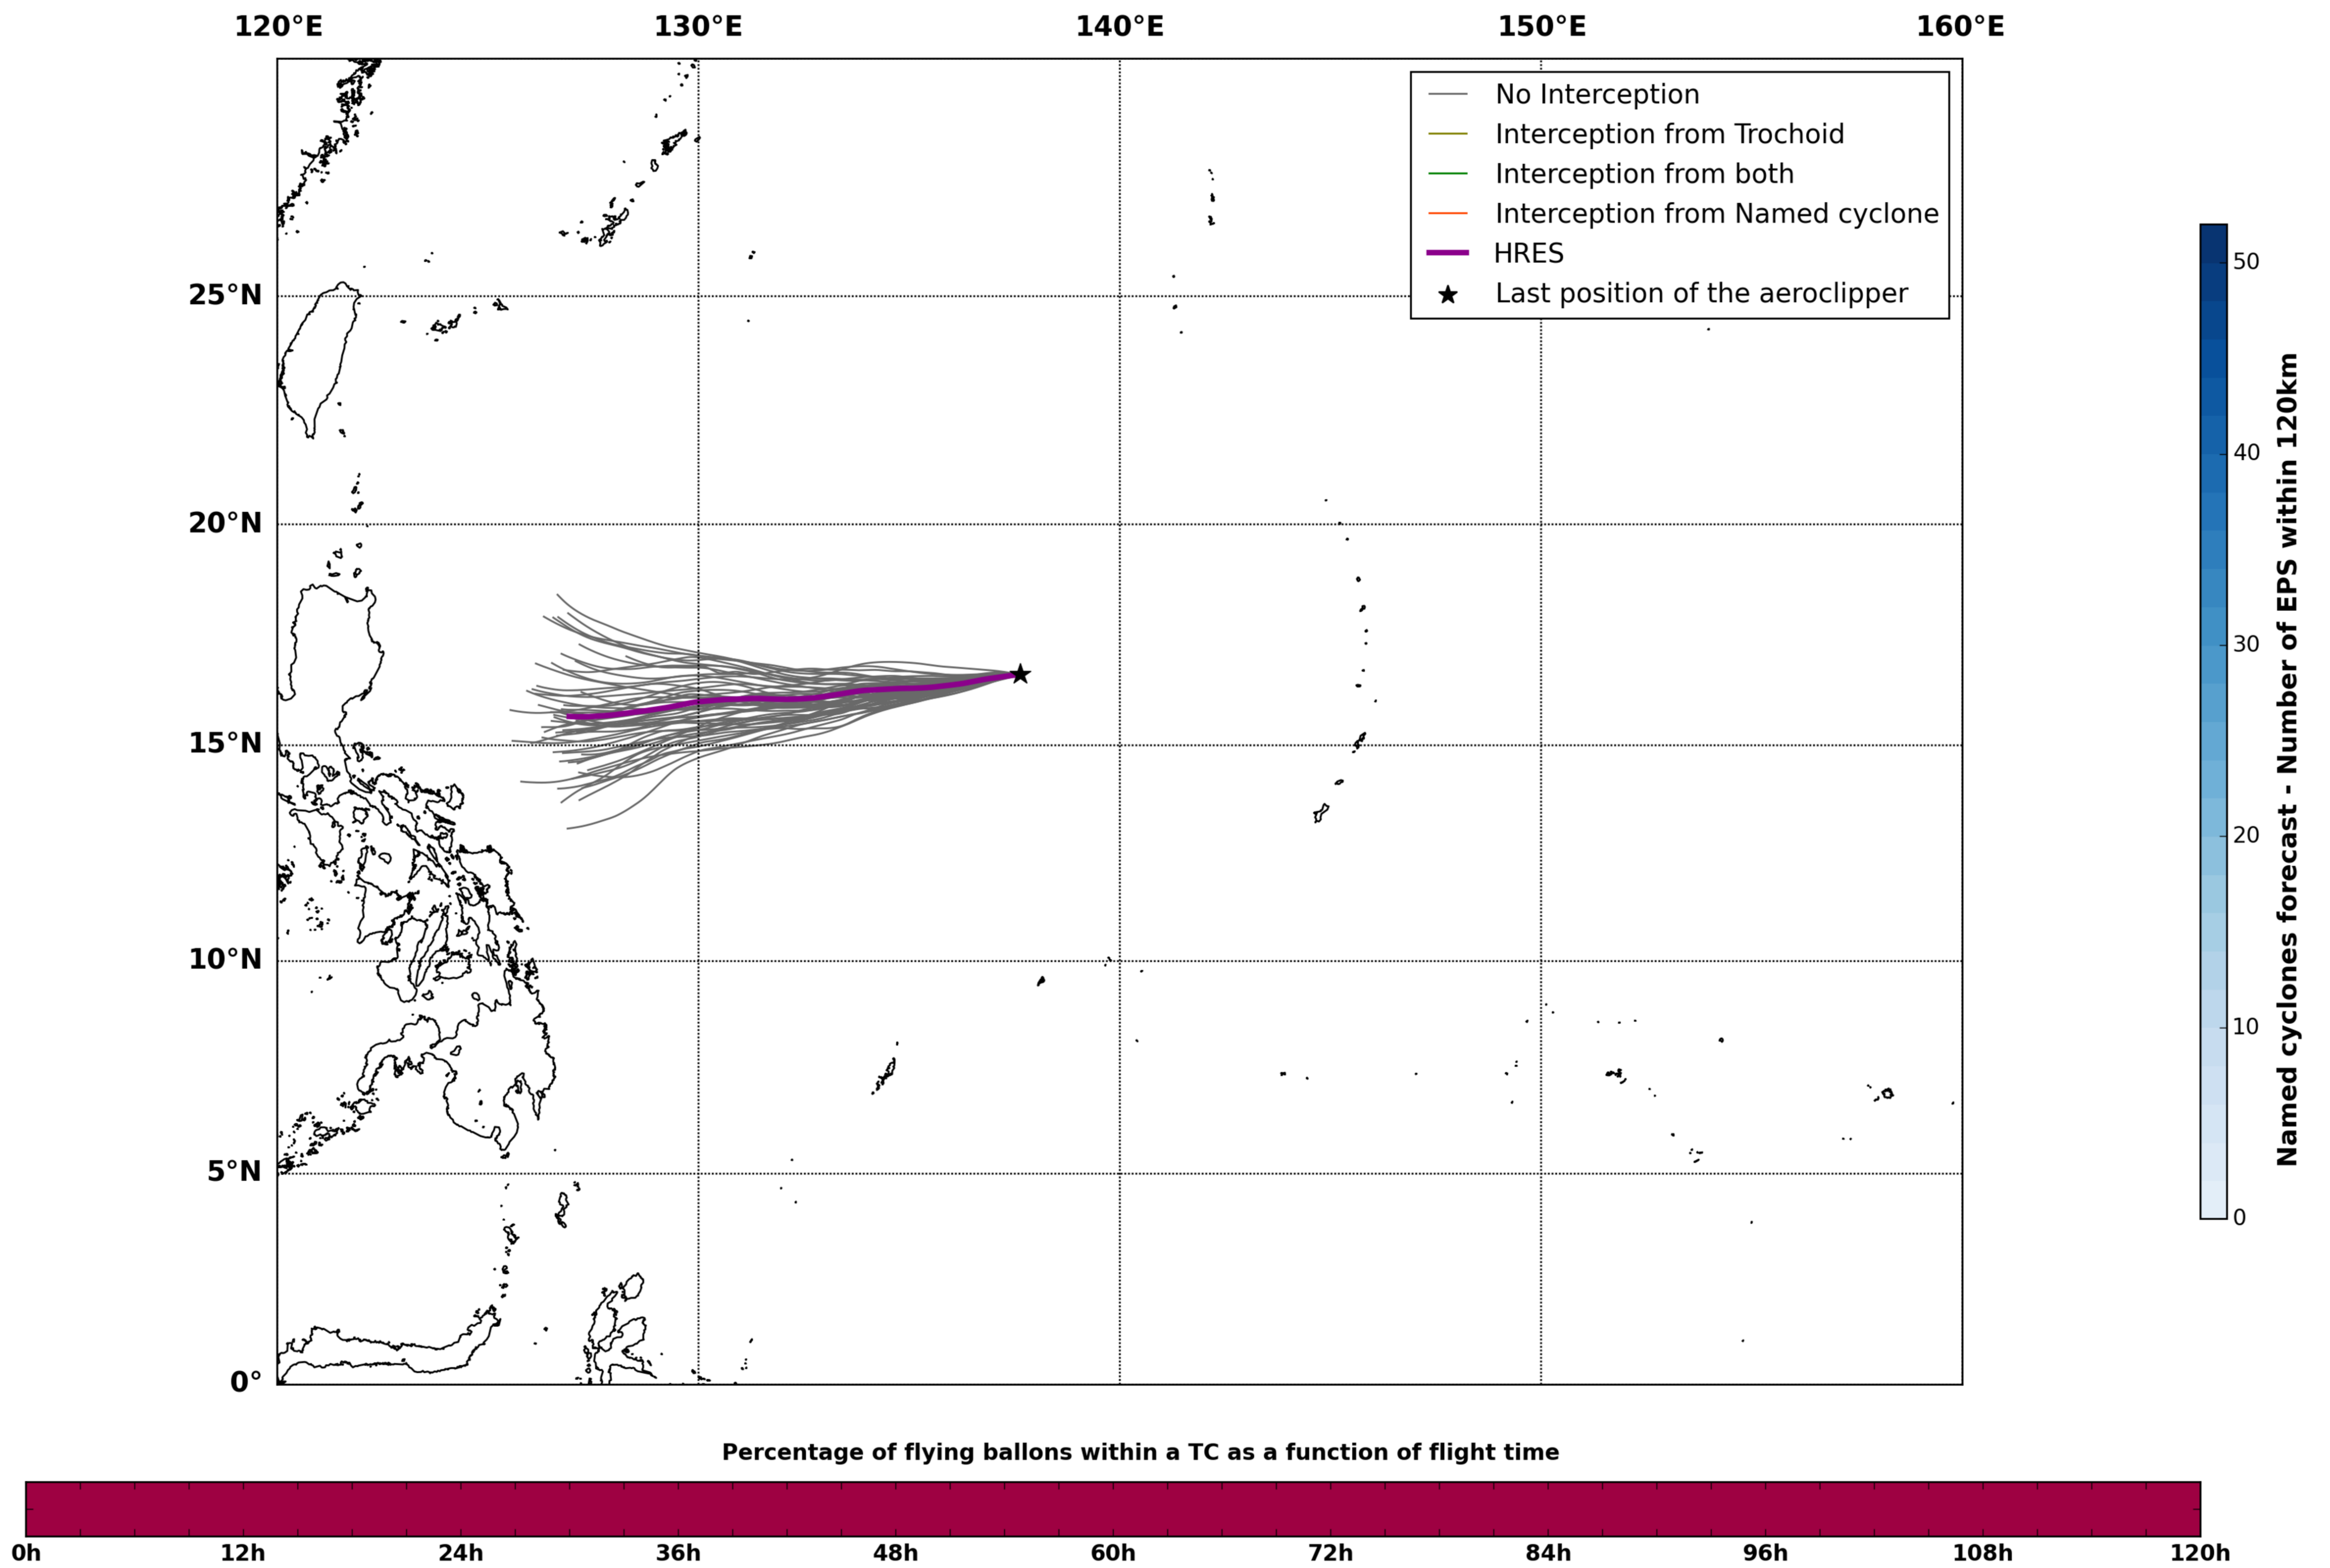

Aeroclipper CHL-PRL Intercept forecast from aeroclipper's position at 2022/05/10, 04h00 (UTC)

Aeroclipper CHL-PRL Grounding forecast from aeroclipper's position at 2022/05/10, 04h00 (UTC)