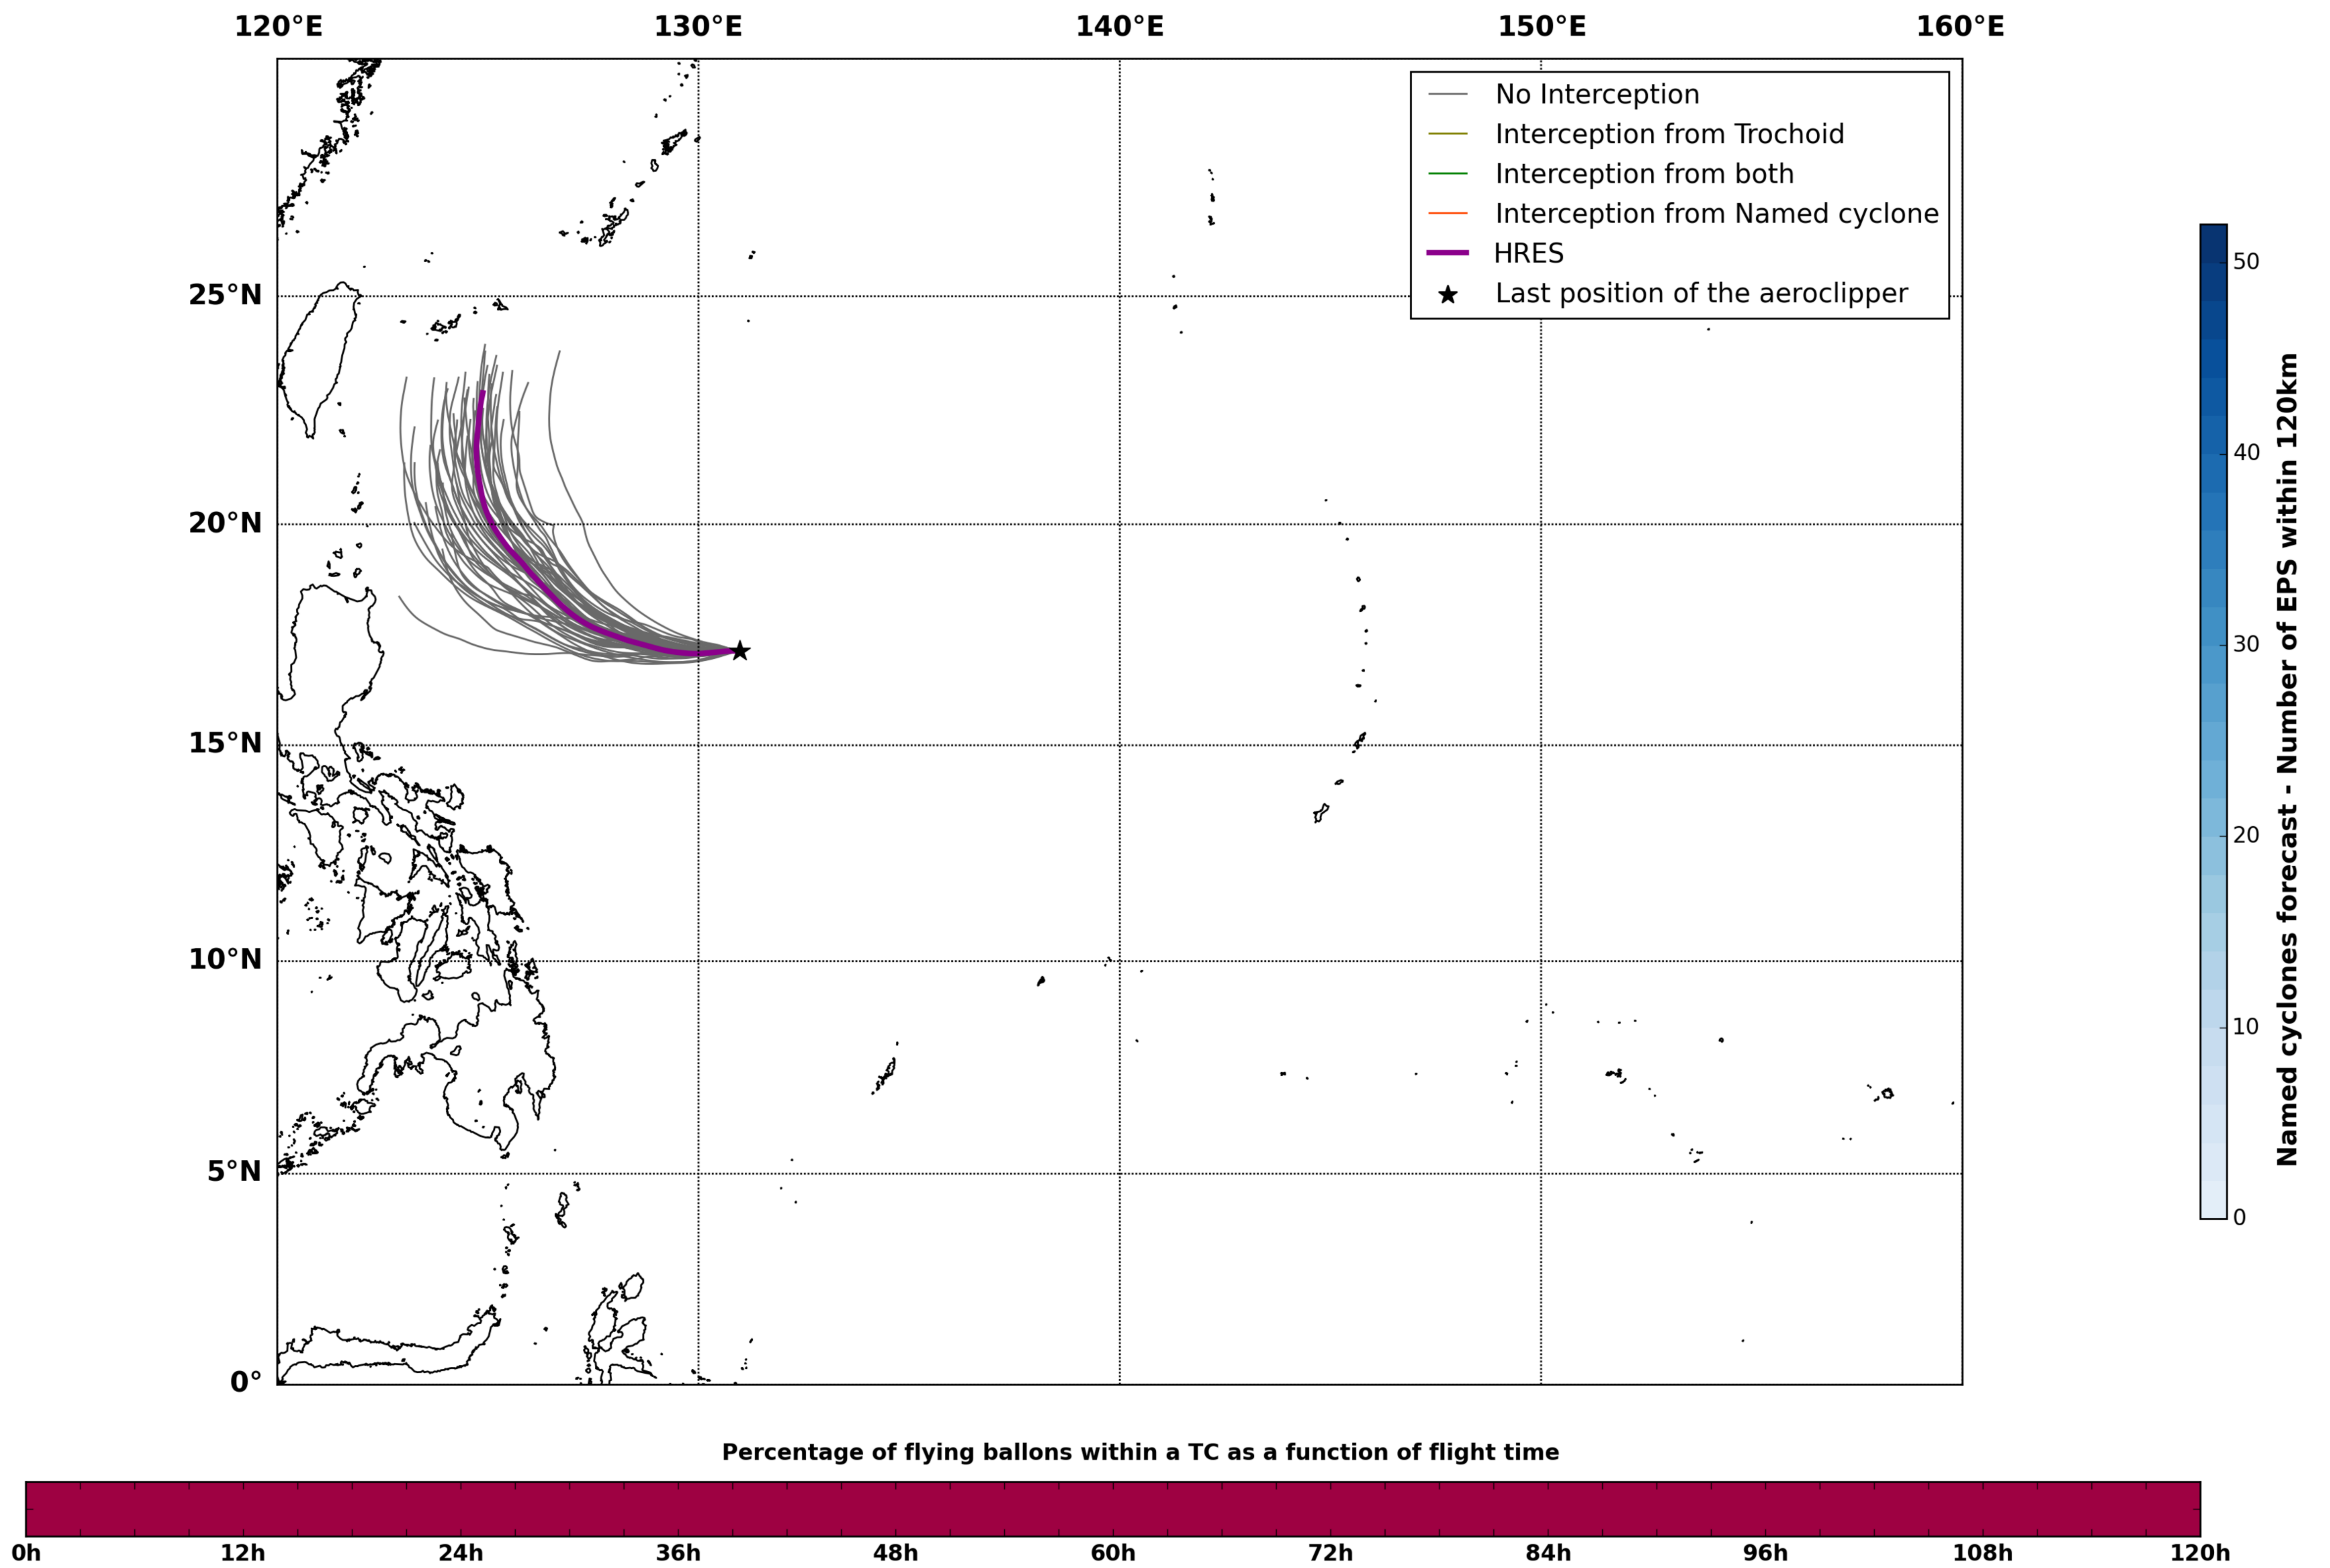

### Aeroclipper CHL-PRL Intercept forecast from aeroclipper's position at 2022/05/10, 07h00 (UTC)

### Aeroclipper CHL-PRL Grounding forecast from aeroclipper's position at 2022/05/10, 07h00 (UTC)