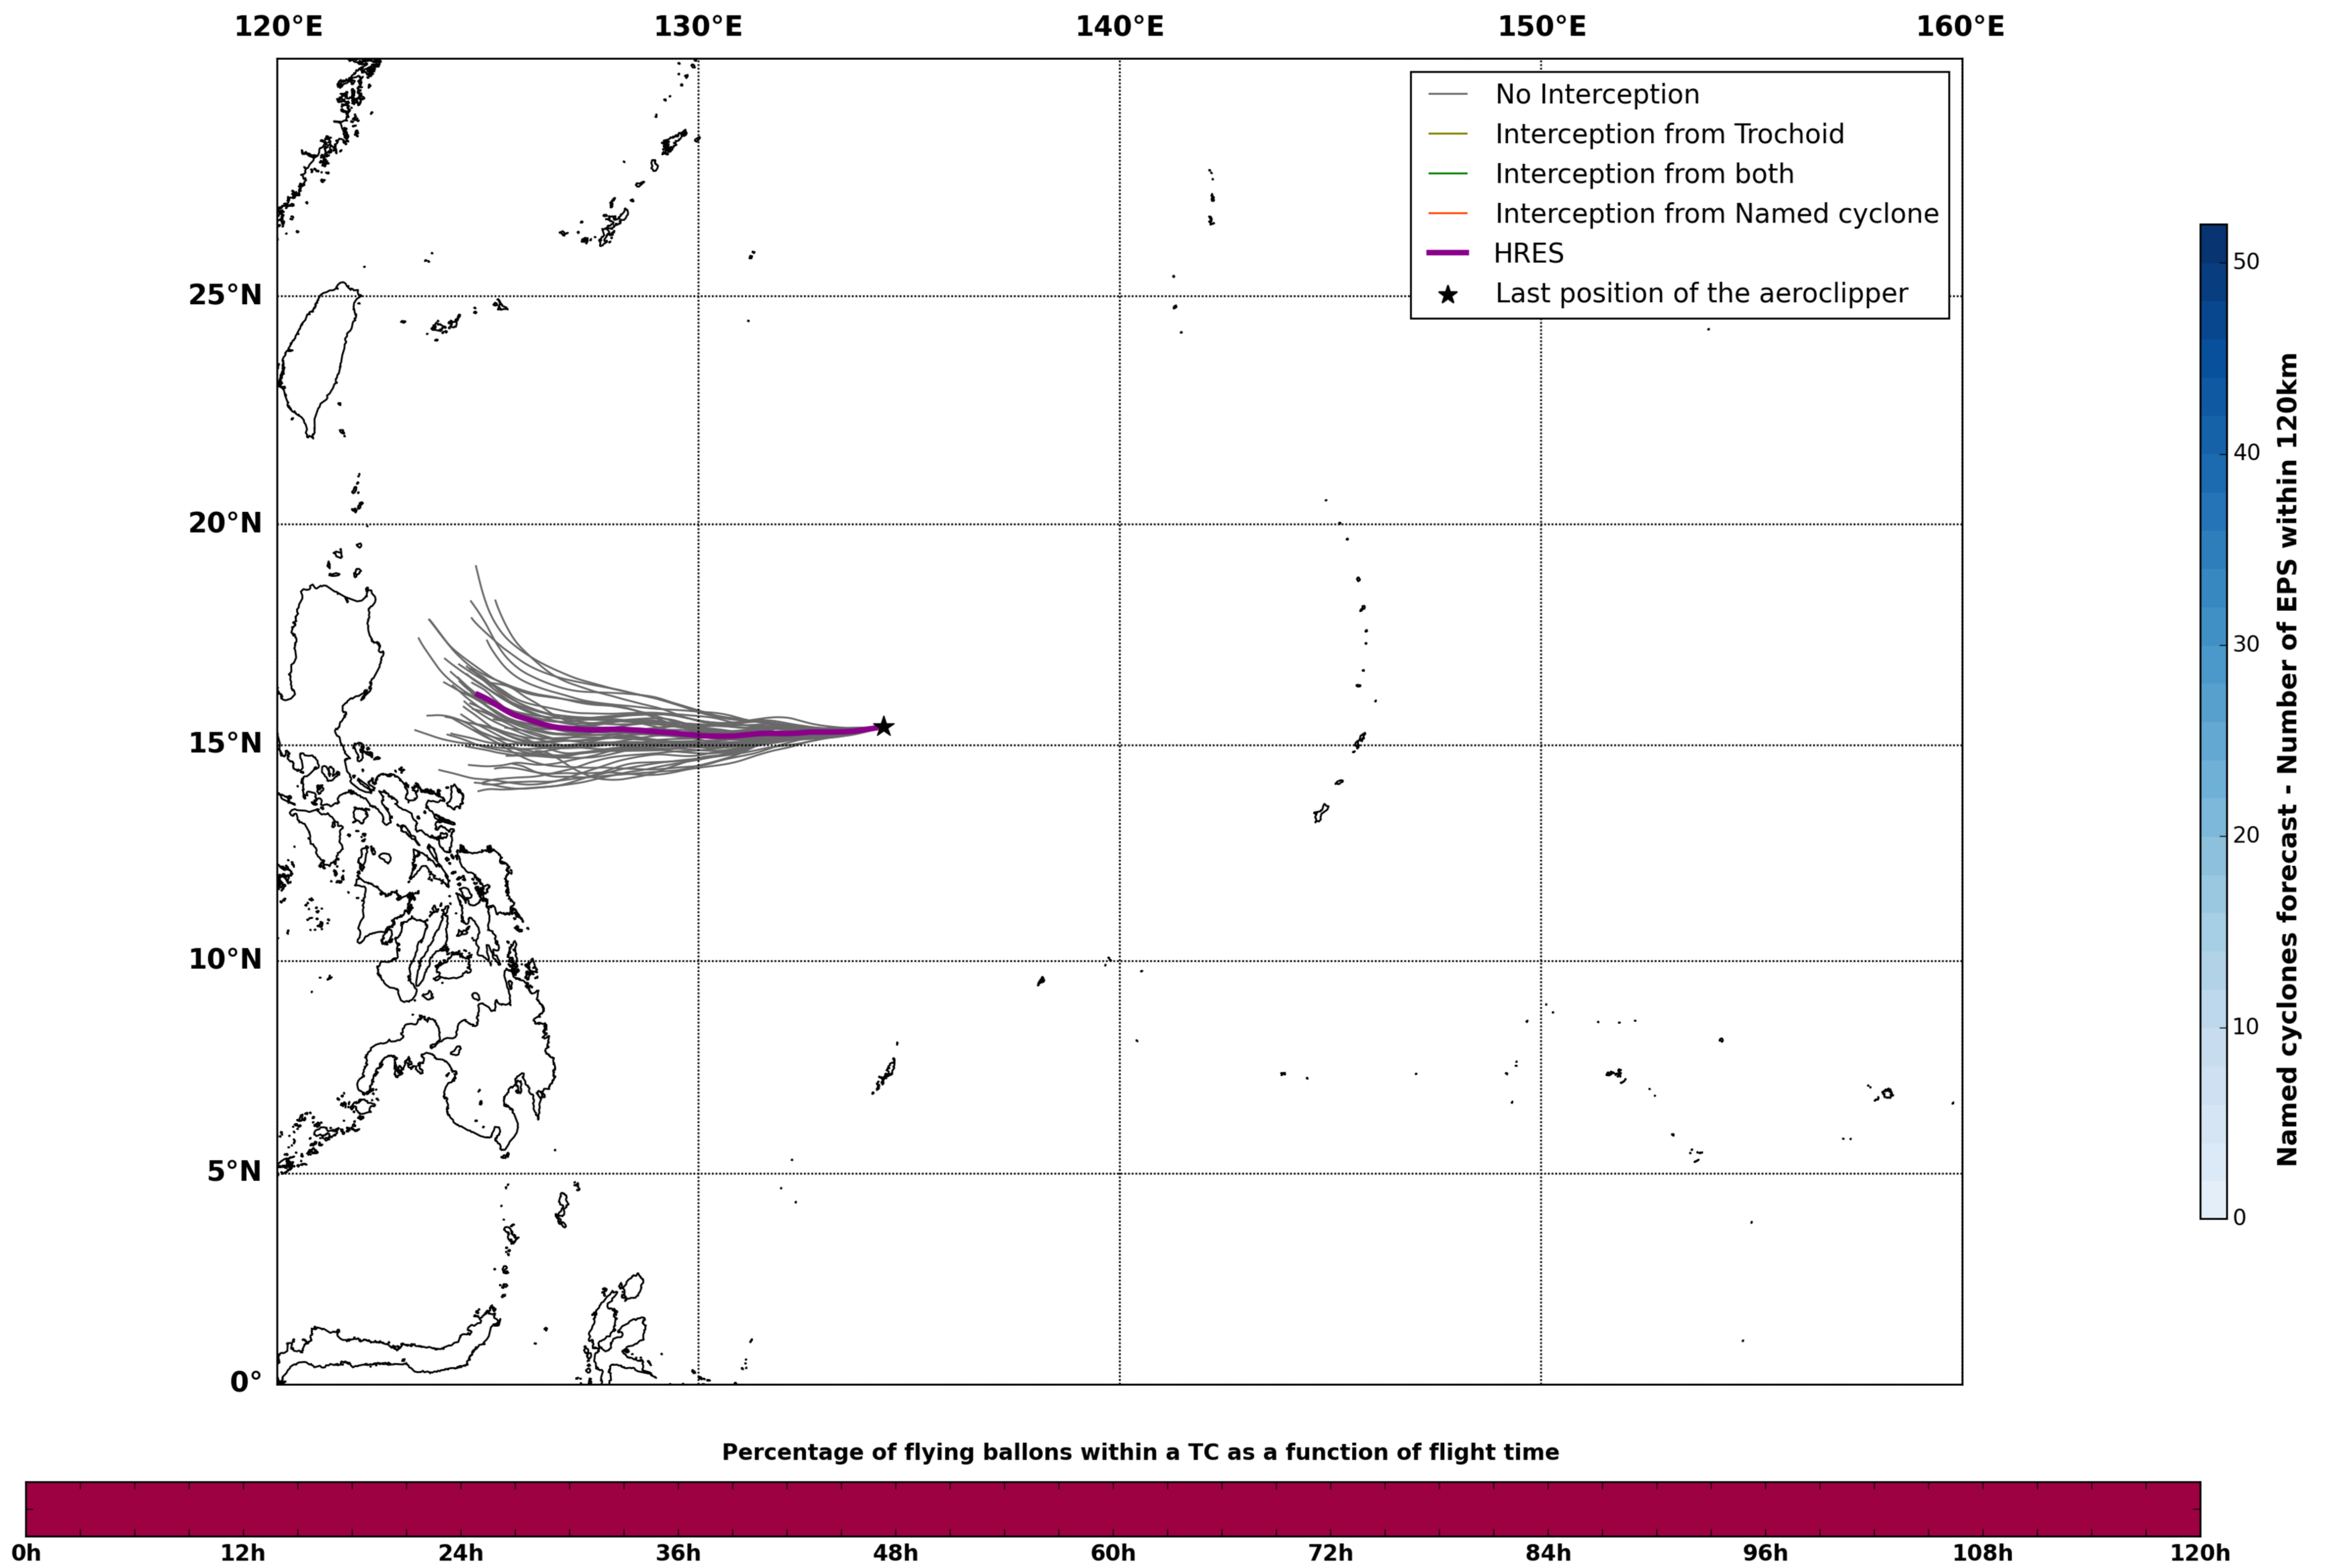

### Aeroclipper CHL-PRL Intercept forecast from aeroclipper's position at 2022/05/10, 10h00 (UTC)

### Aeroclipper CHL-PRL Grounding forecast from aeroclipper's position at 2022/05/10, 10h00 (UTC)