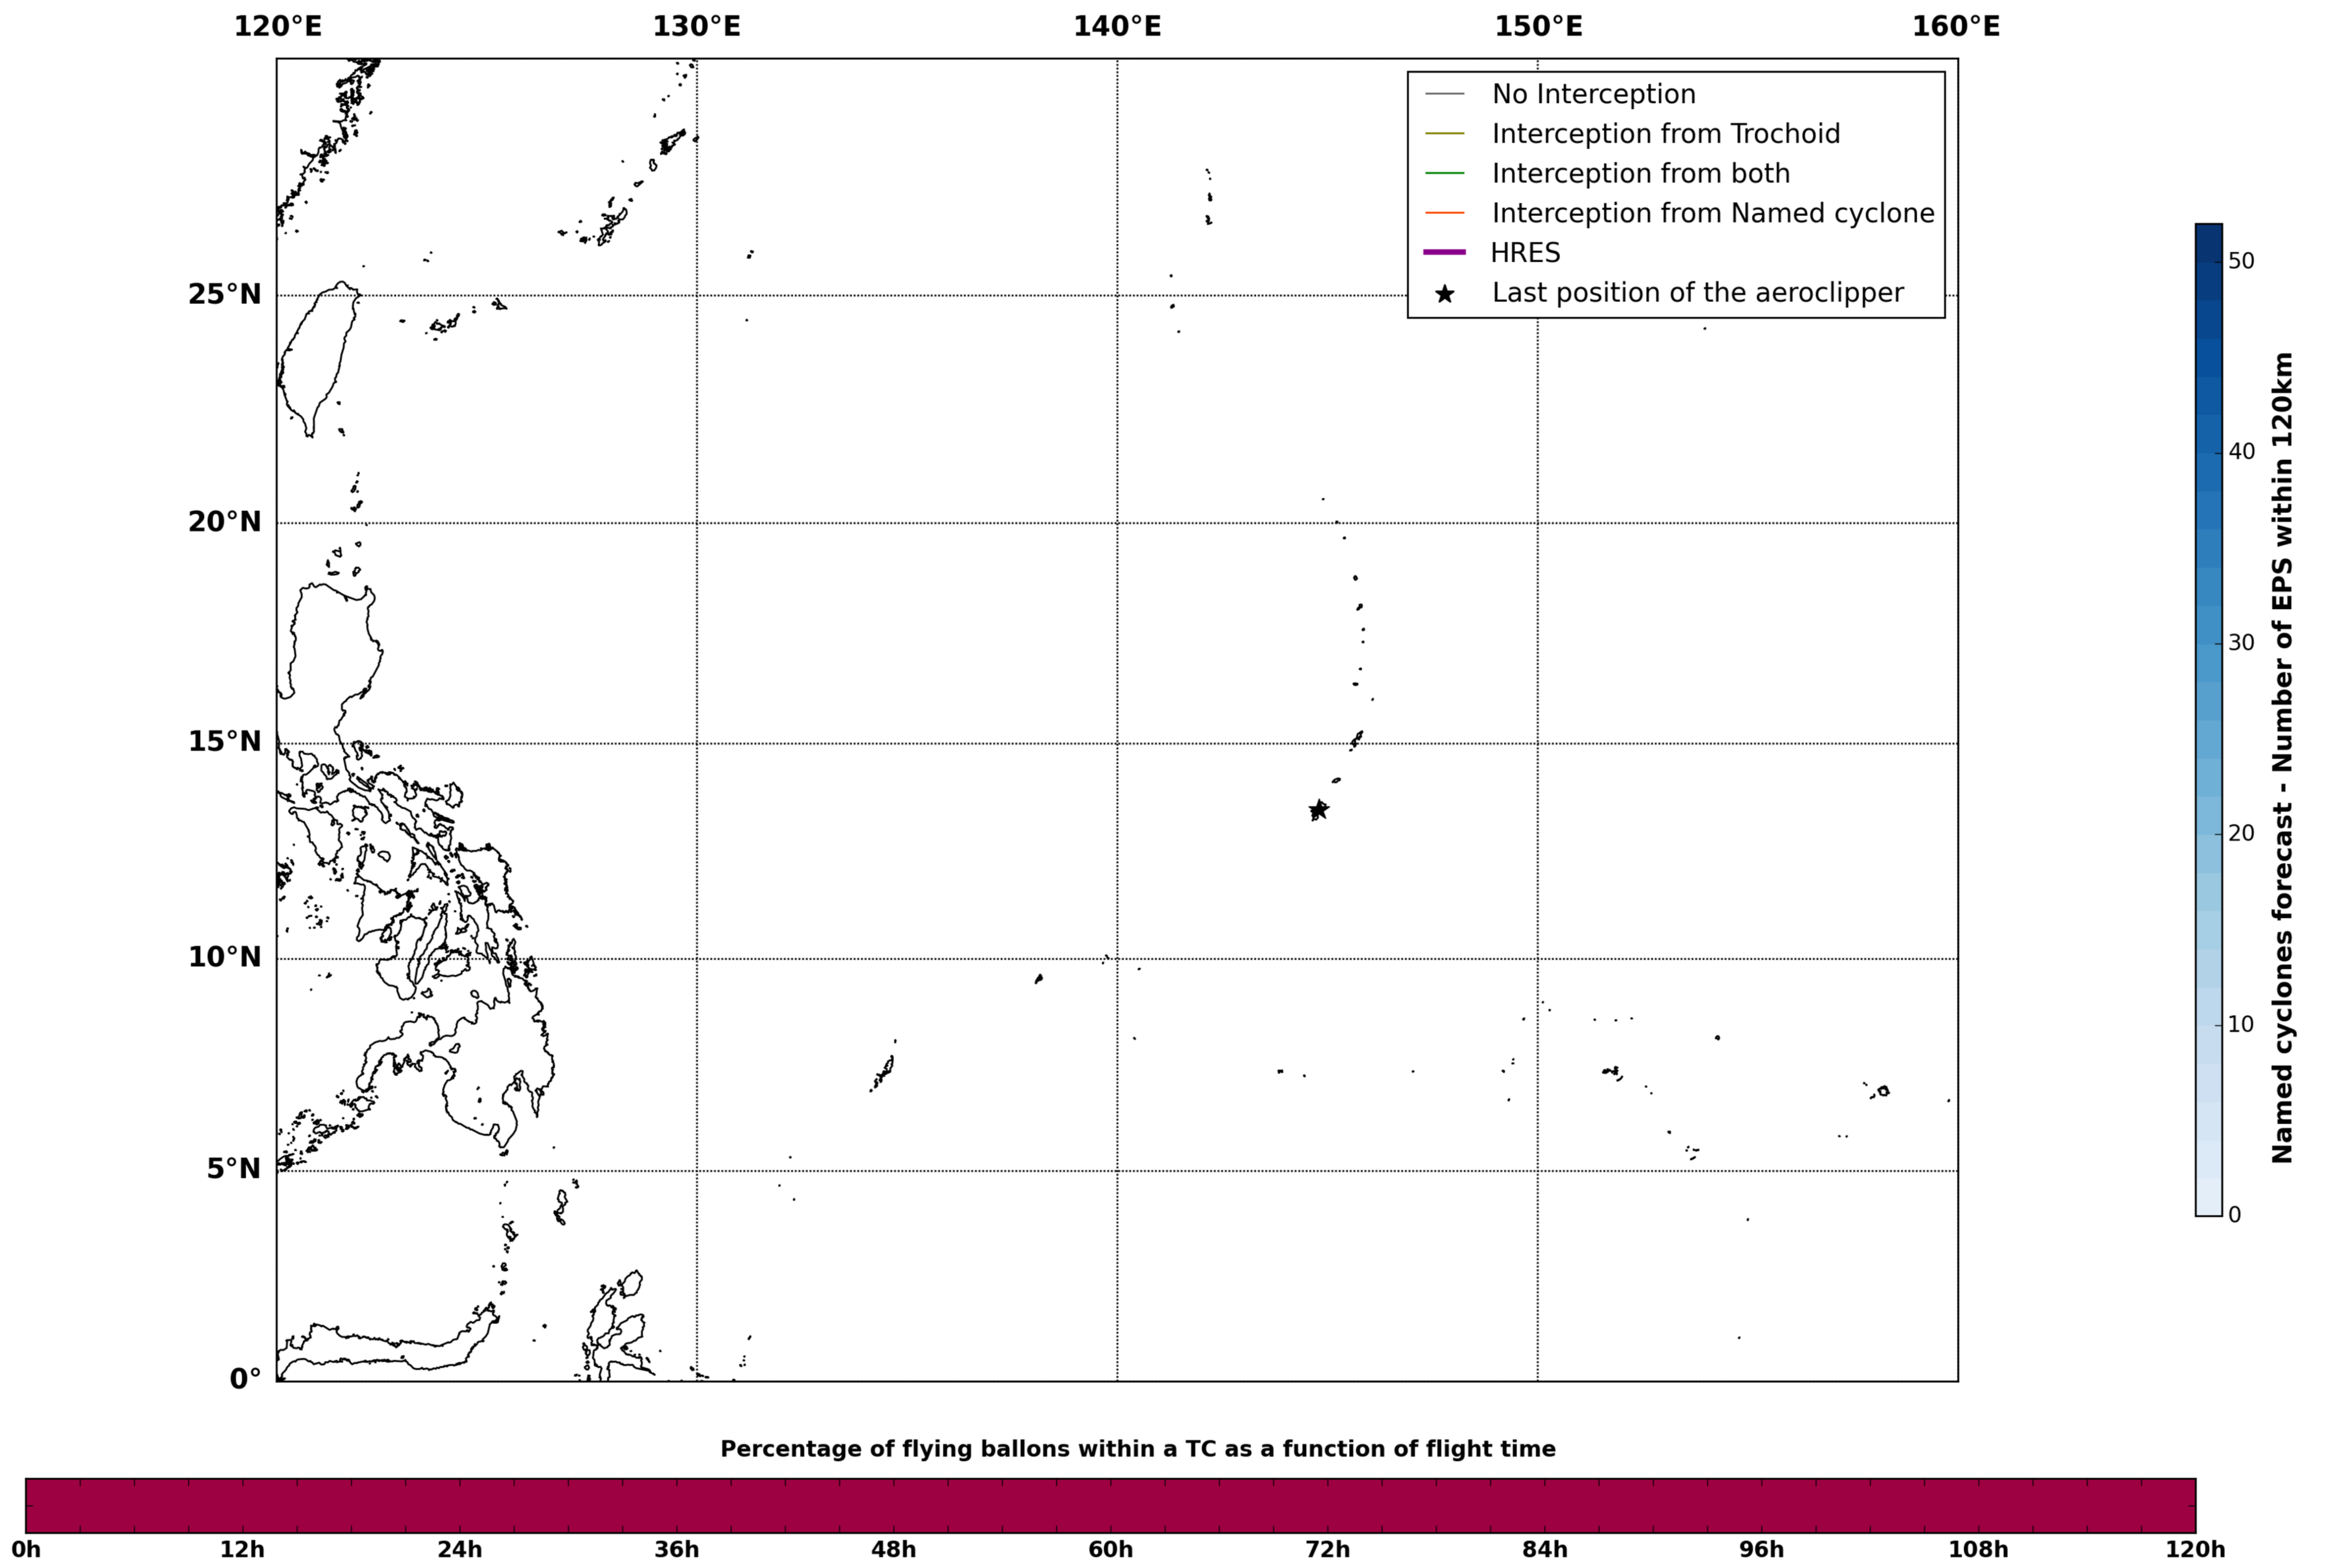

Aeroclipper CHL-PRL Intercept forecast from aeroclipper's position at 2022/05/12, 22h00 (UTC)

Aeroclipper CHL-PRL Grounding forecast from aeroclipper's position at 2022/05/12, 22h00 (UTC)