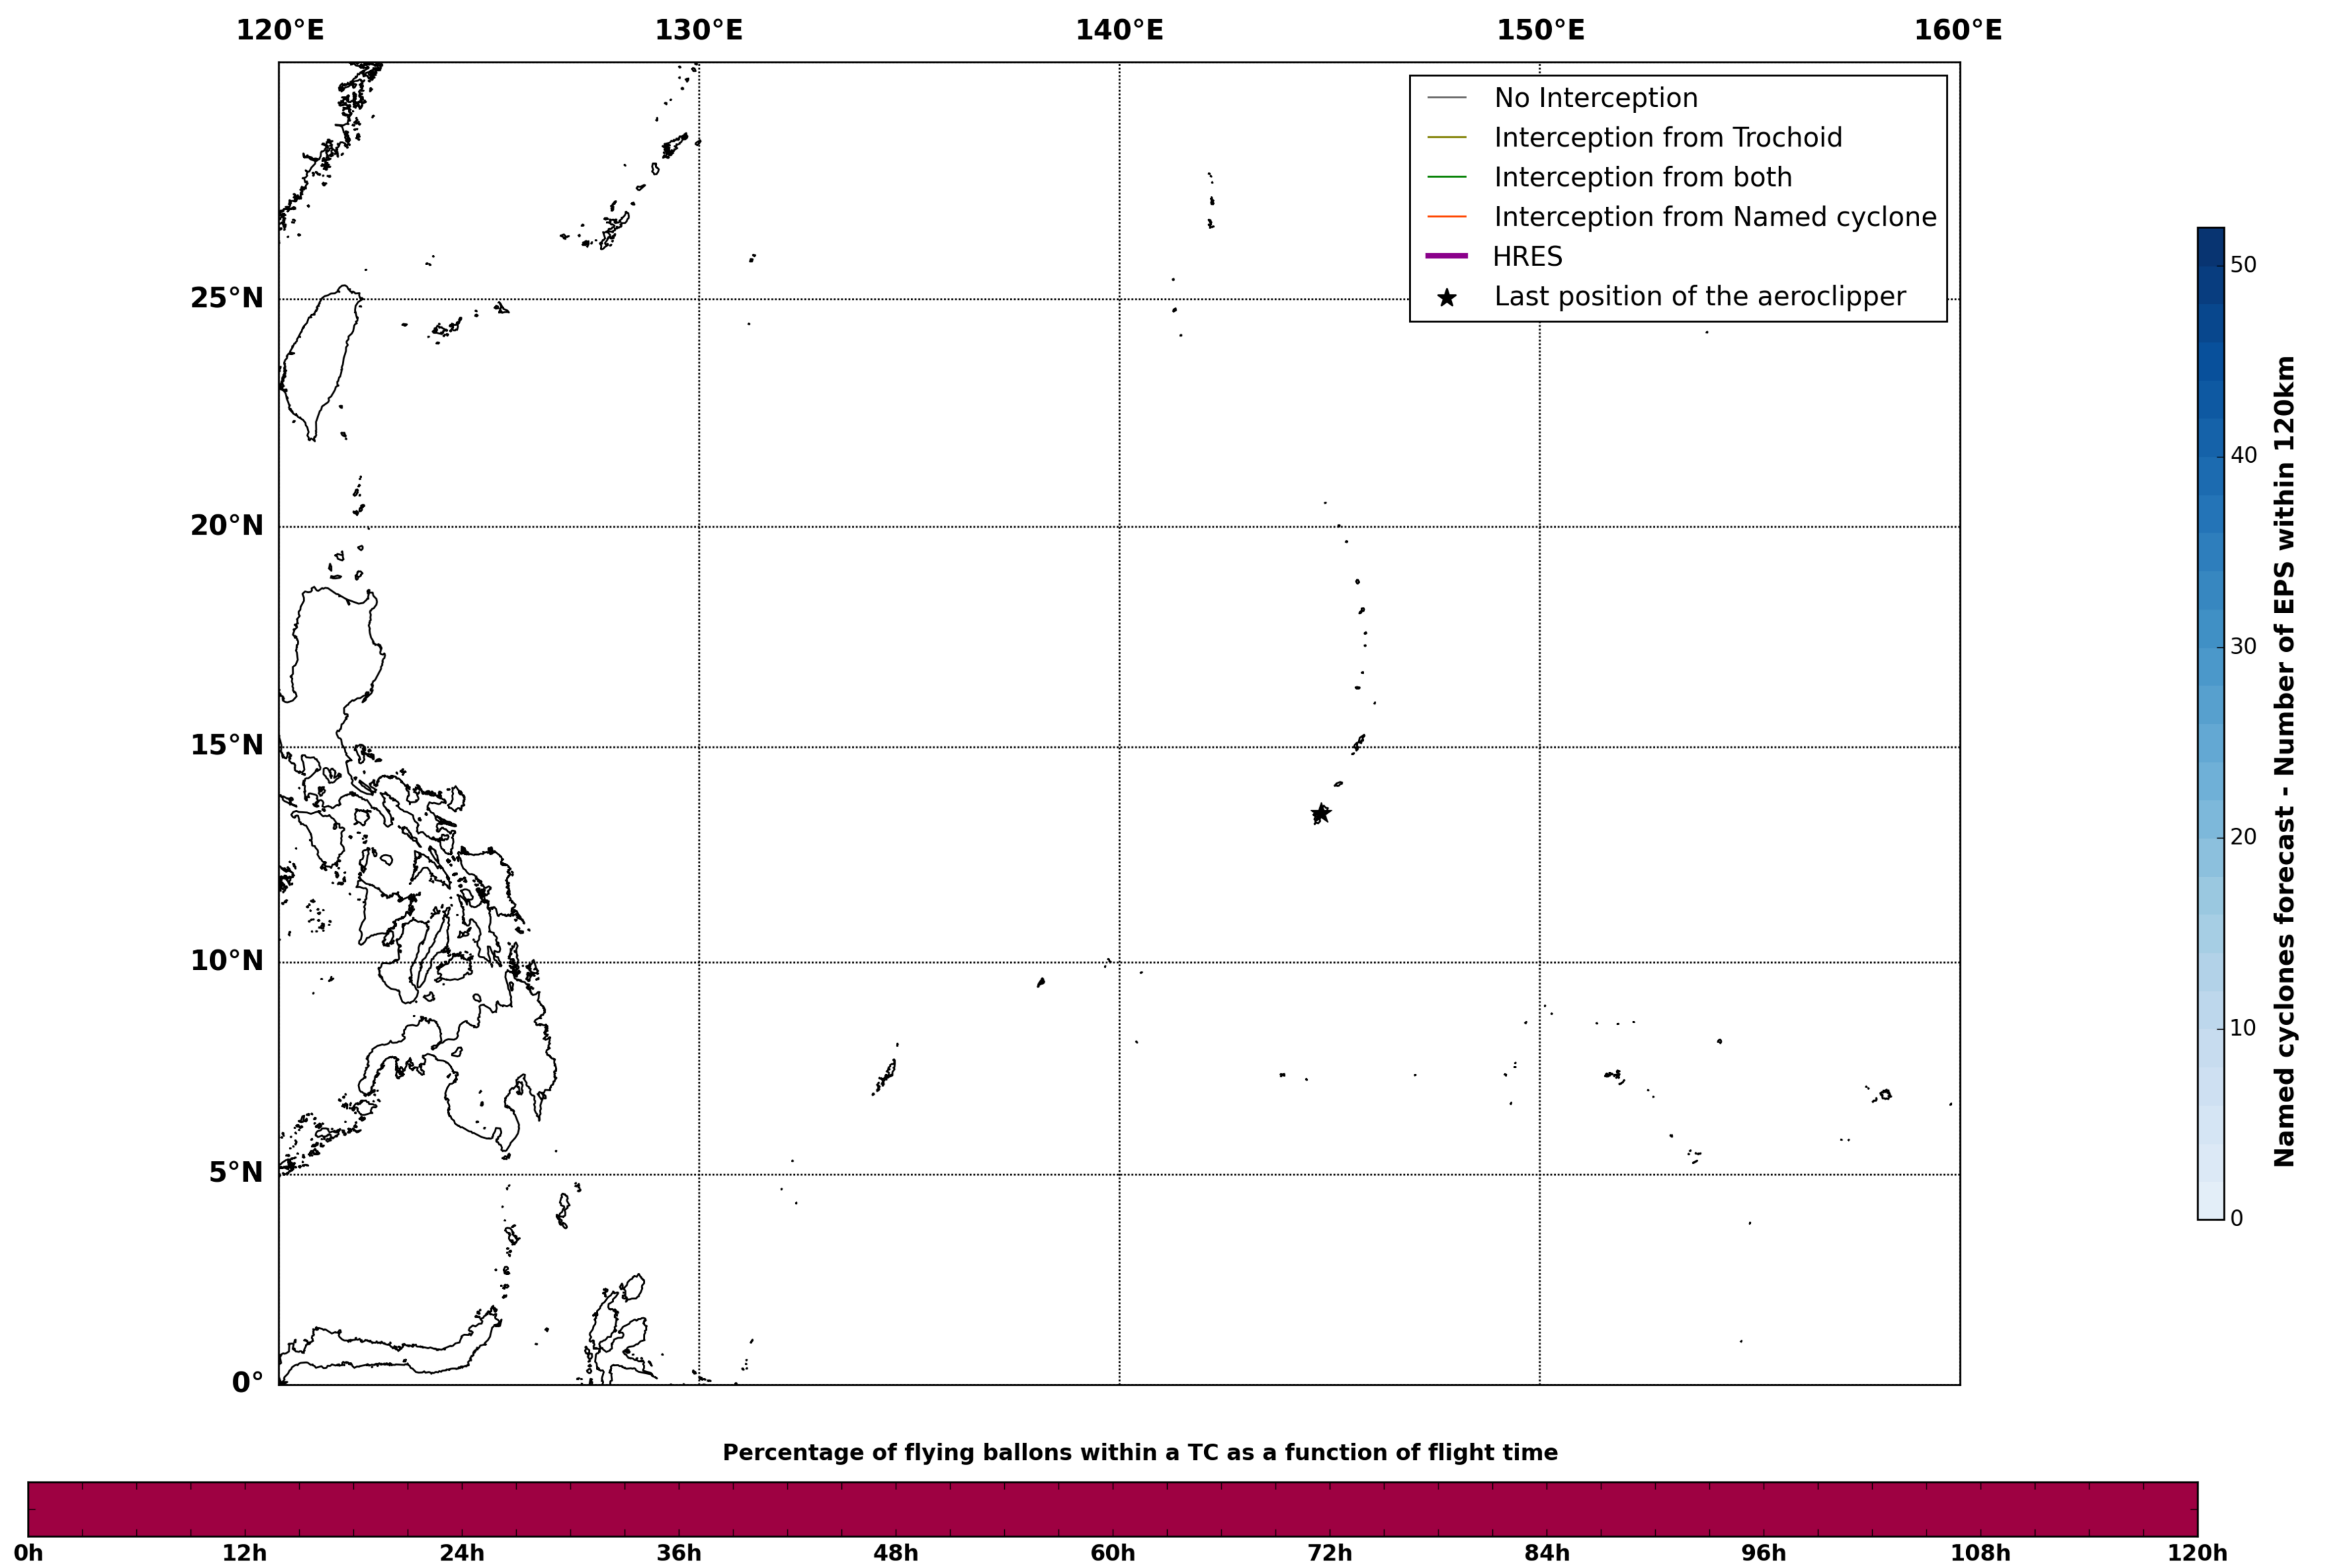

Aeroclipper CHL-PRL Intercept forecast from aeroclipper's position at 2022/05/13, 16h00 (UTC)

Aeroclipper CHL-PRL Grounding forecast from aeroclipper's position at 2022/05/13, 16h00 (UTC)