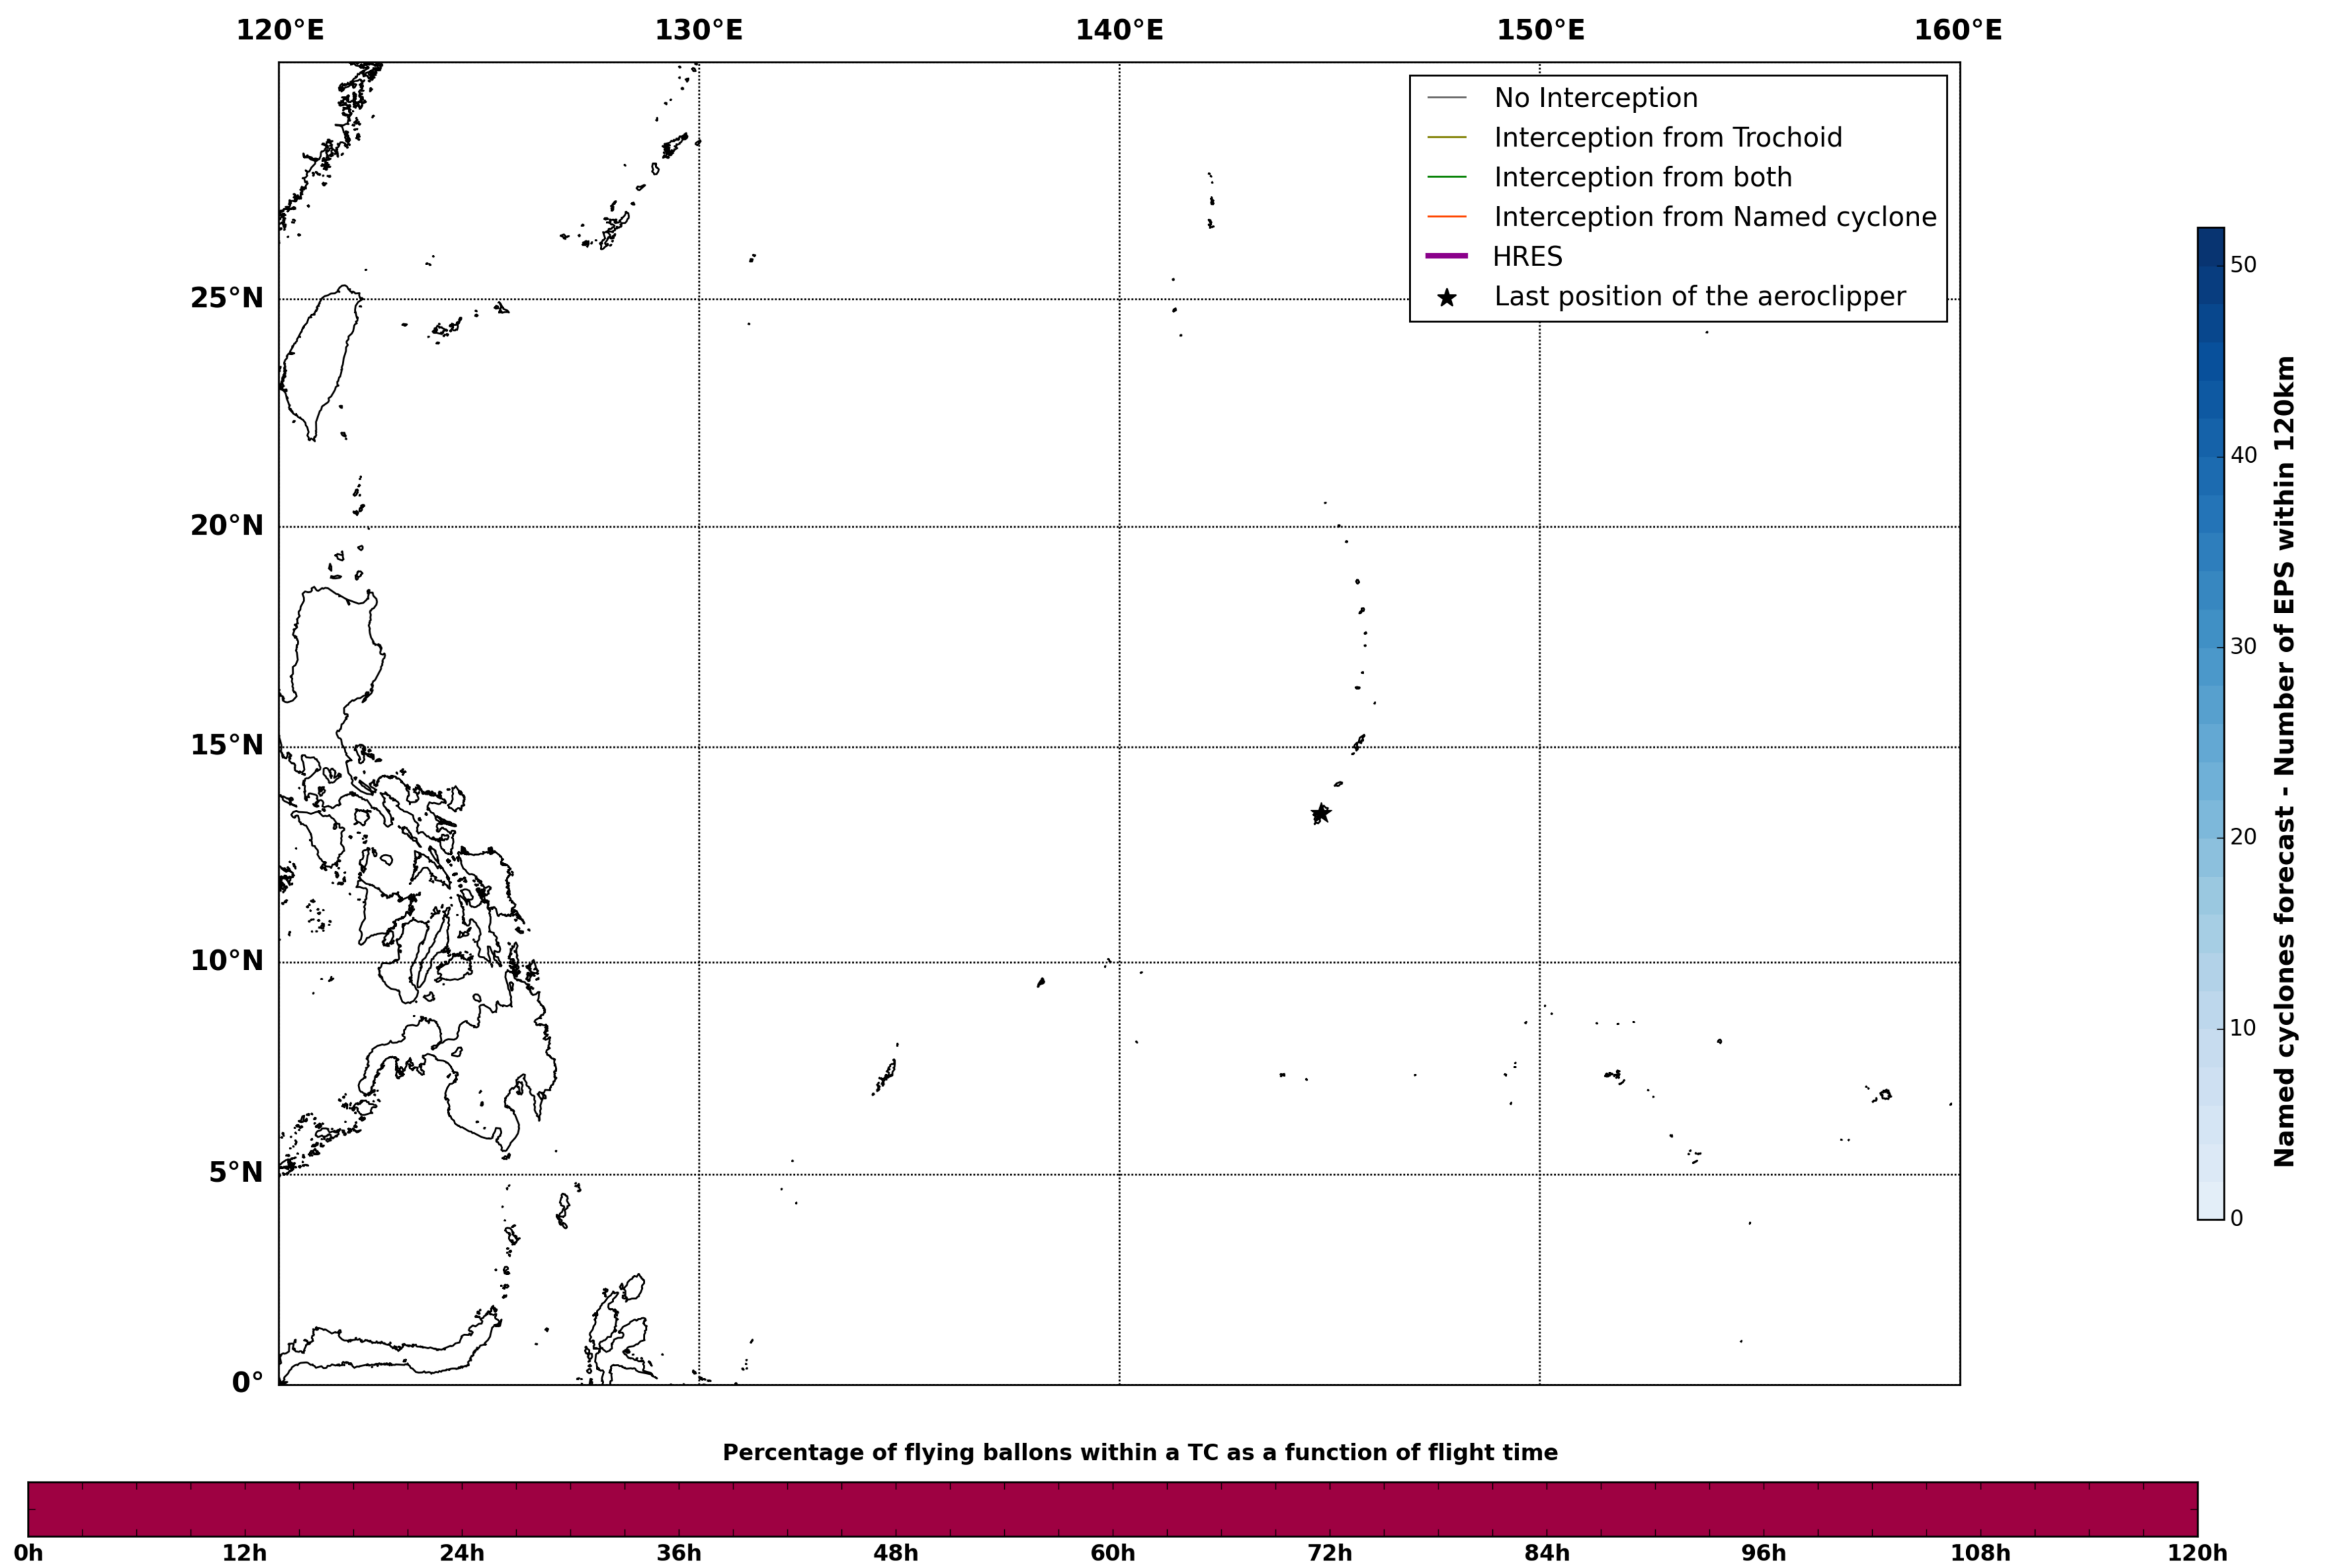

Aeroclipper CHL-PRL Intercept forecast from aeroclipper's position at 2022/05/15, 13h00 (UTC)

Aeroclipper CHL-PRL Grounding forecast from aeroclipper's position at 2022/05/15, 13h00 (UTC)