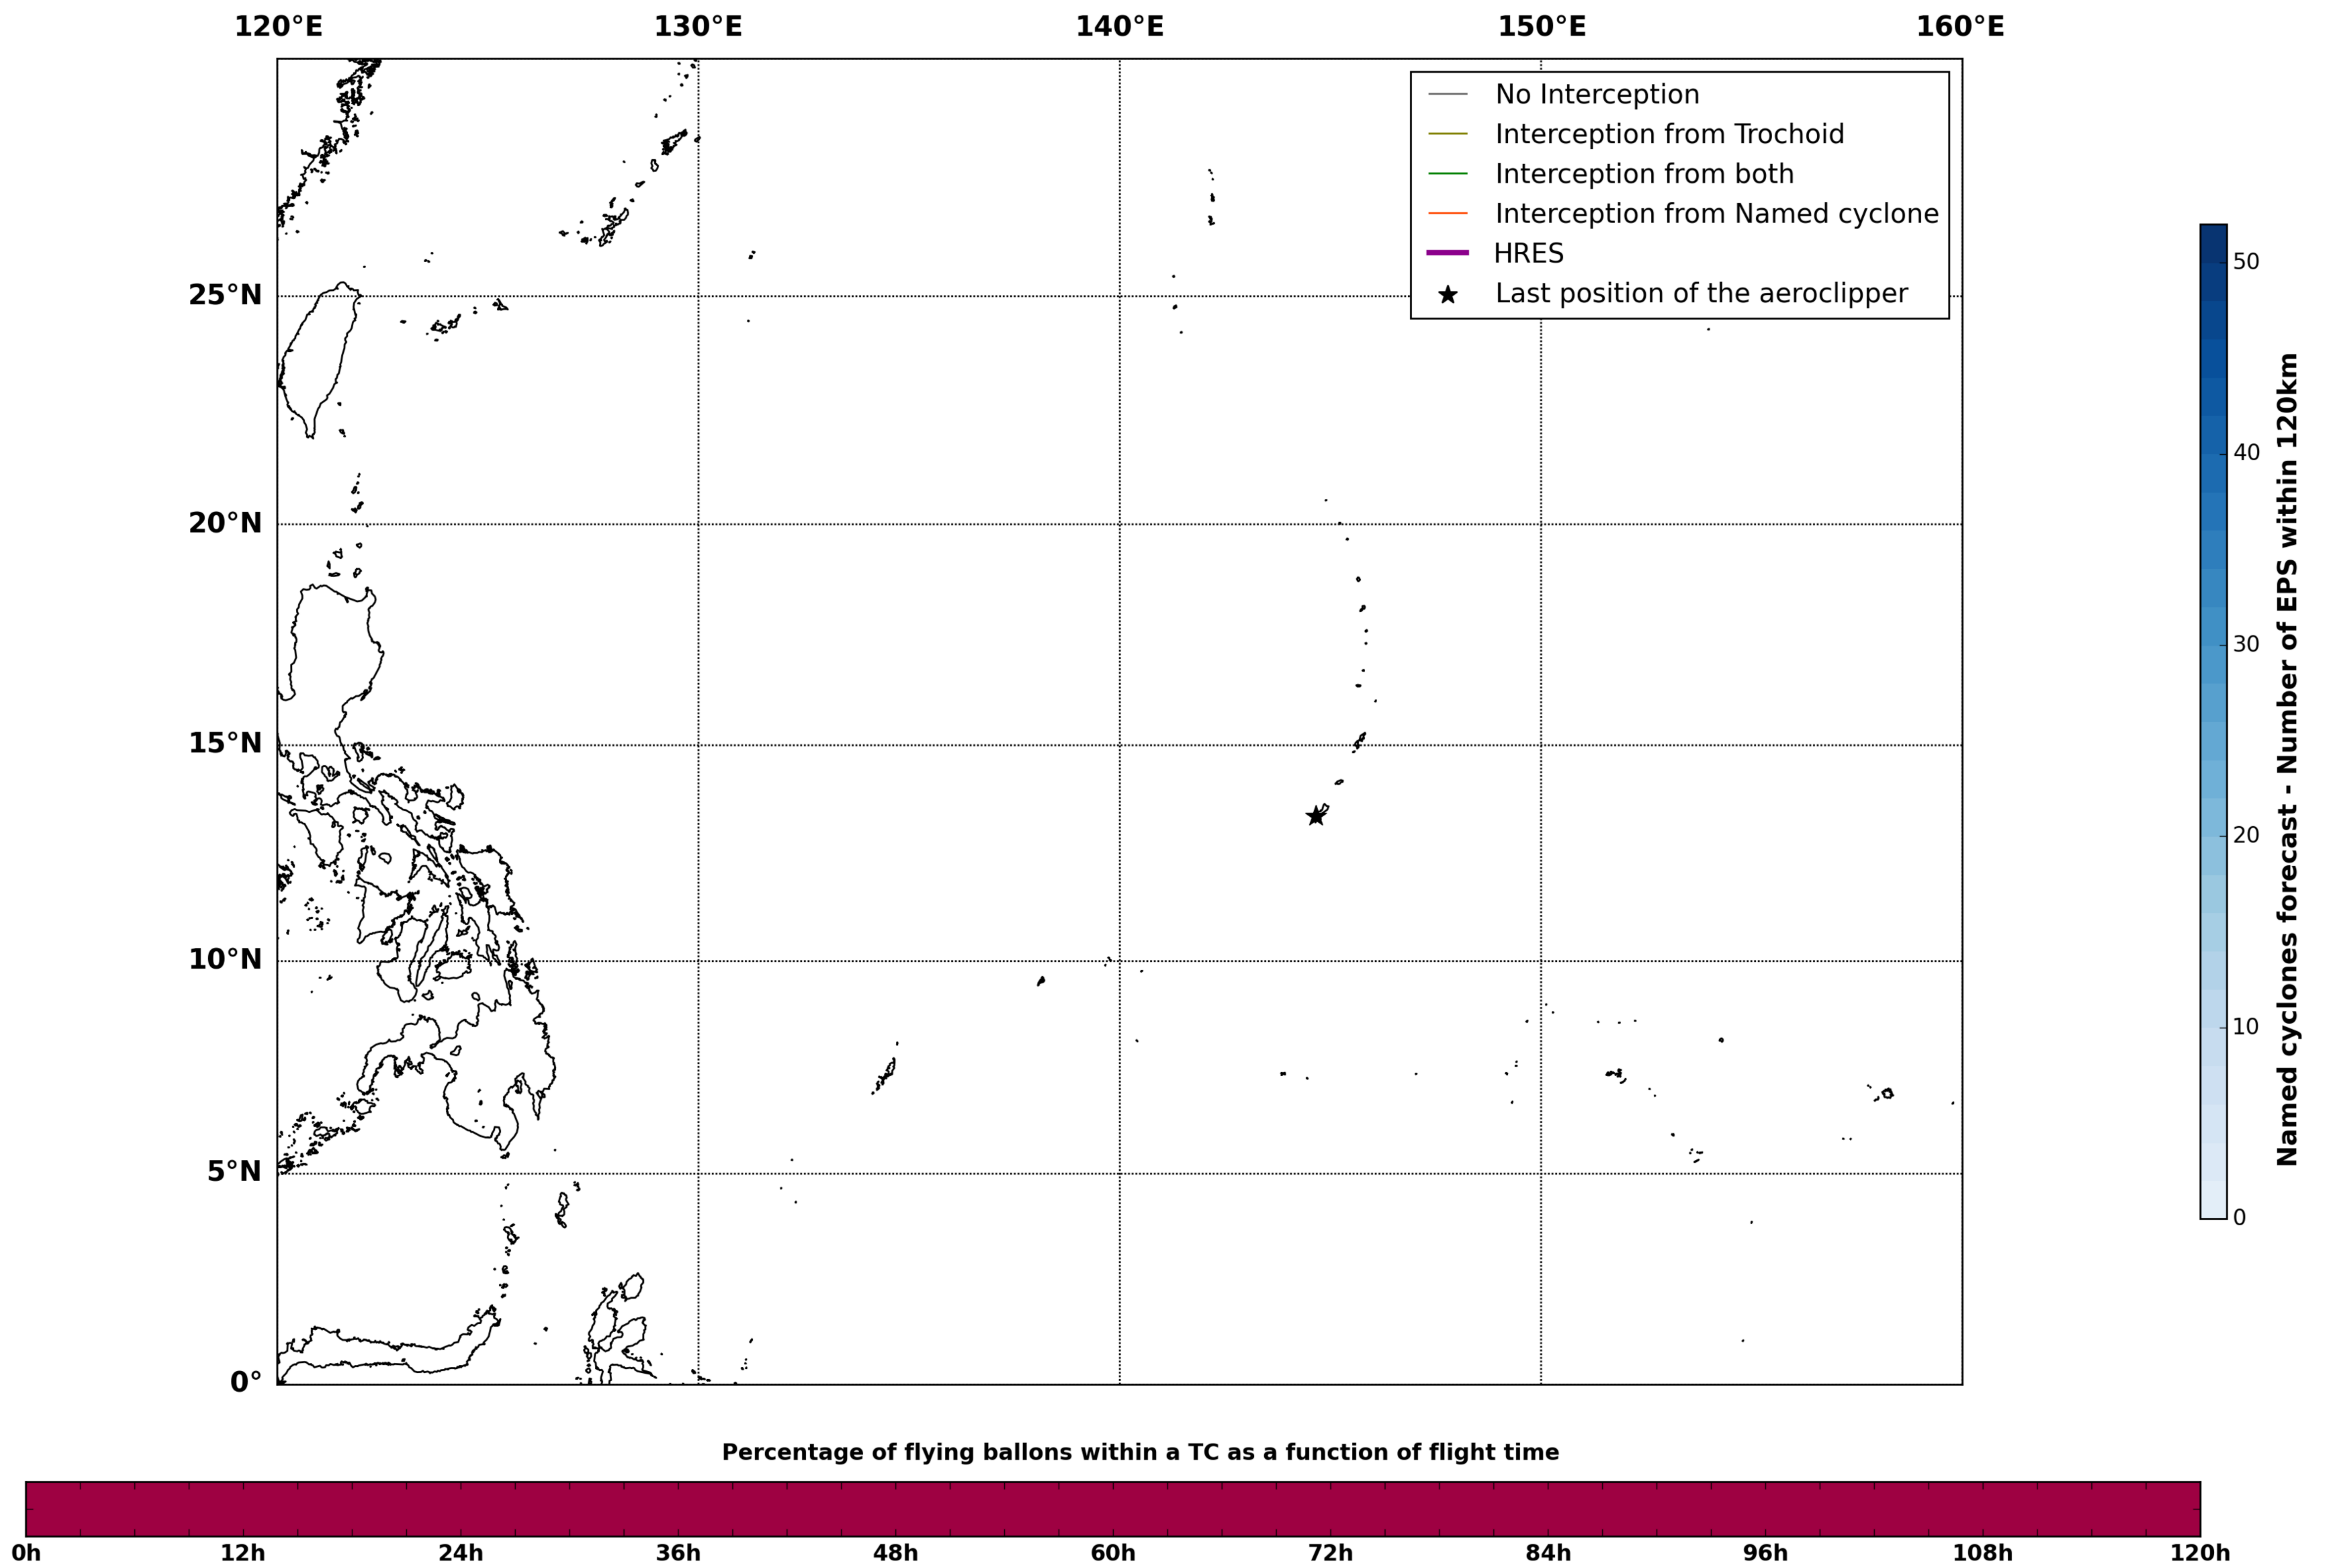

Aeroclipper CHL-PRL Intercept forecast from aeroclipper's position at 2022/05/16, 04h00 (UTC)

Aeroclipper CHL-PRL Grounding forecast from aeroclipper's position at 2022/05/16, 04h00 (UTC)