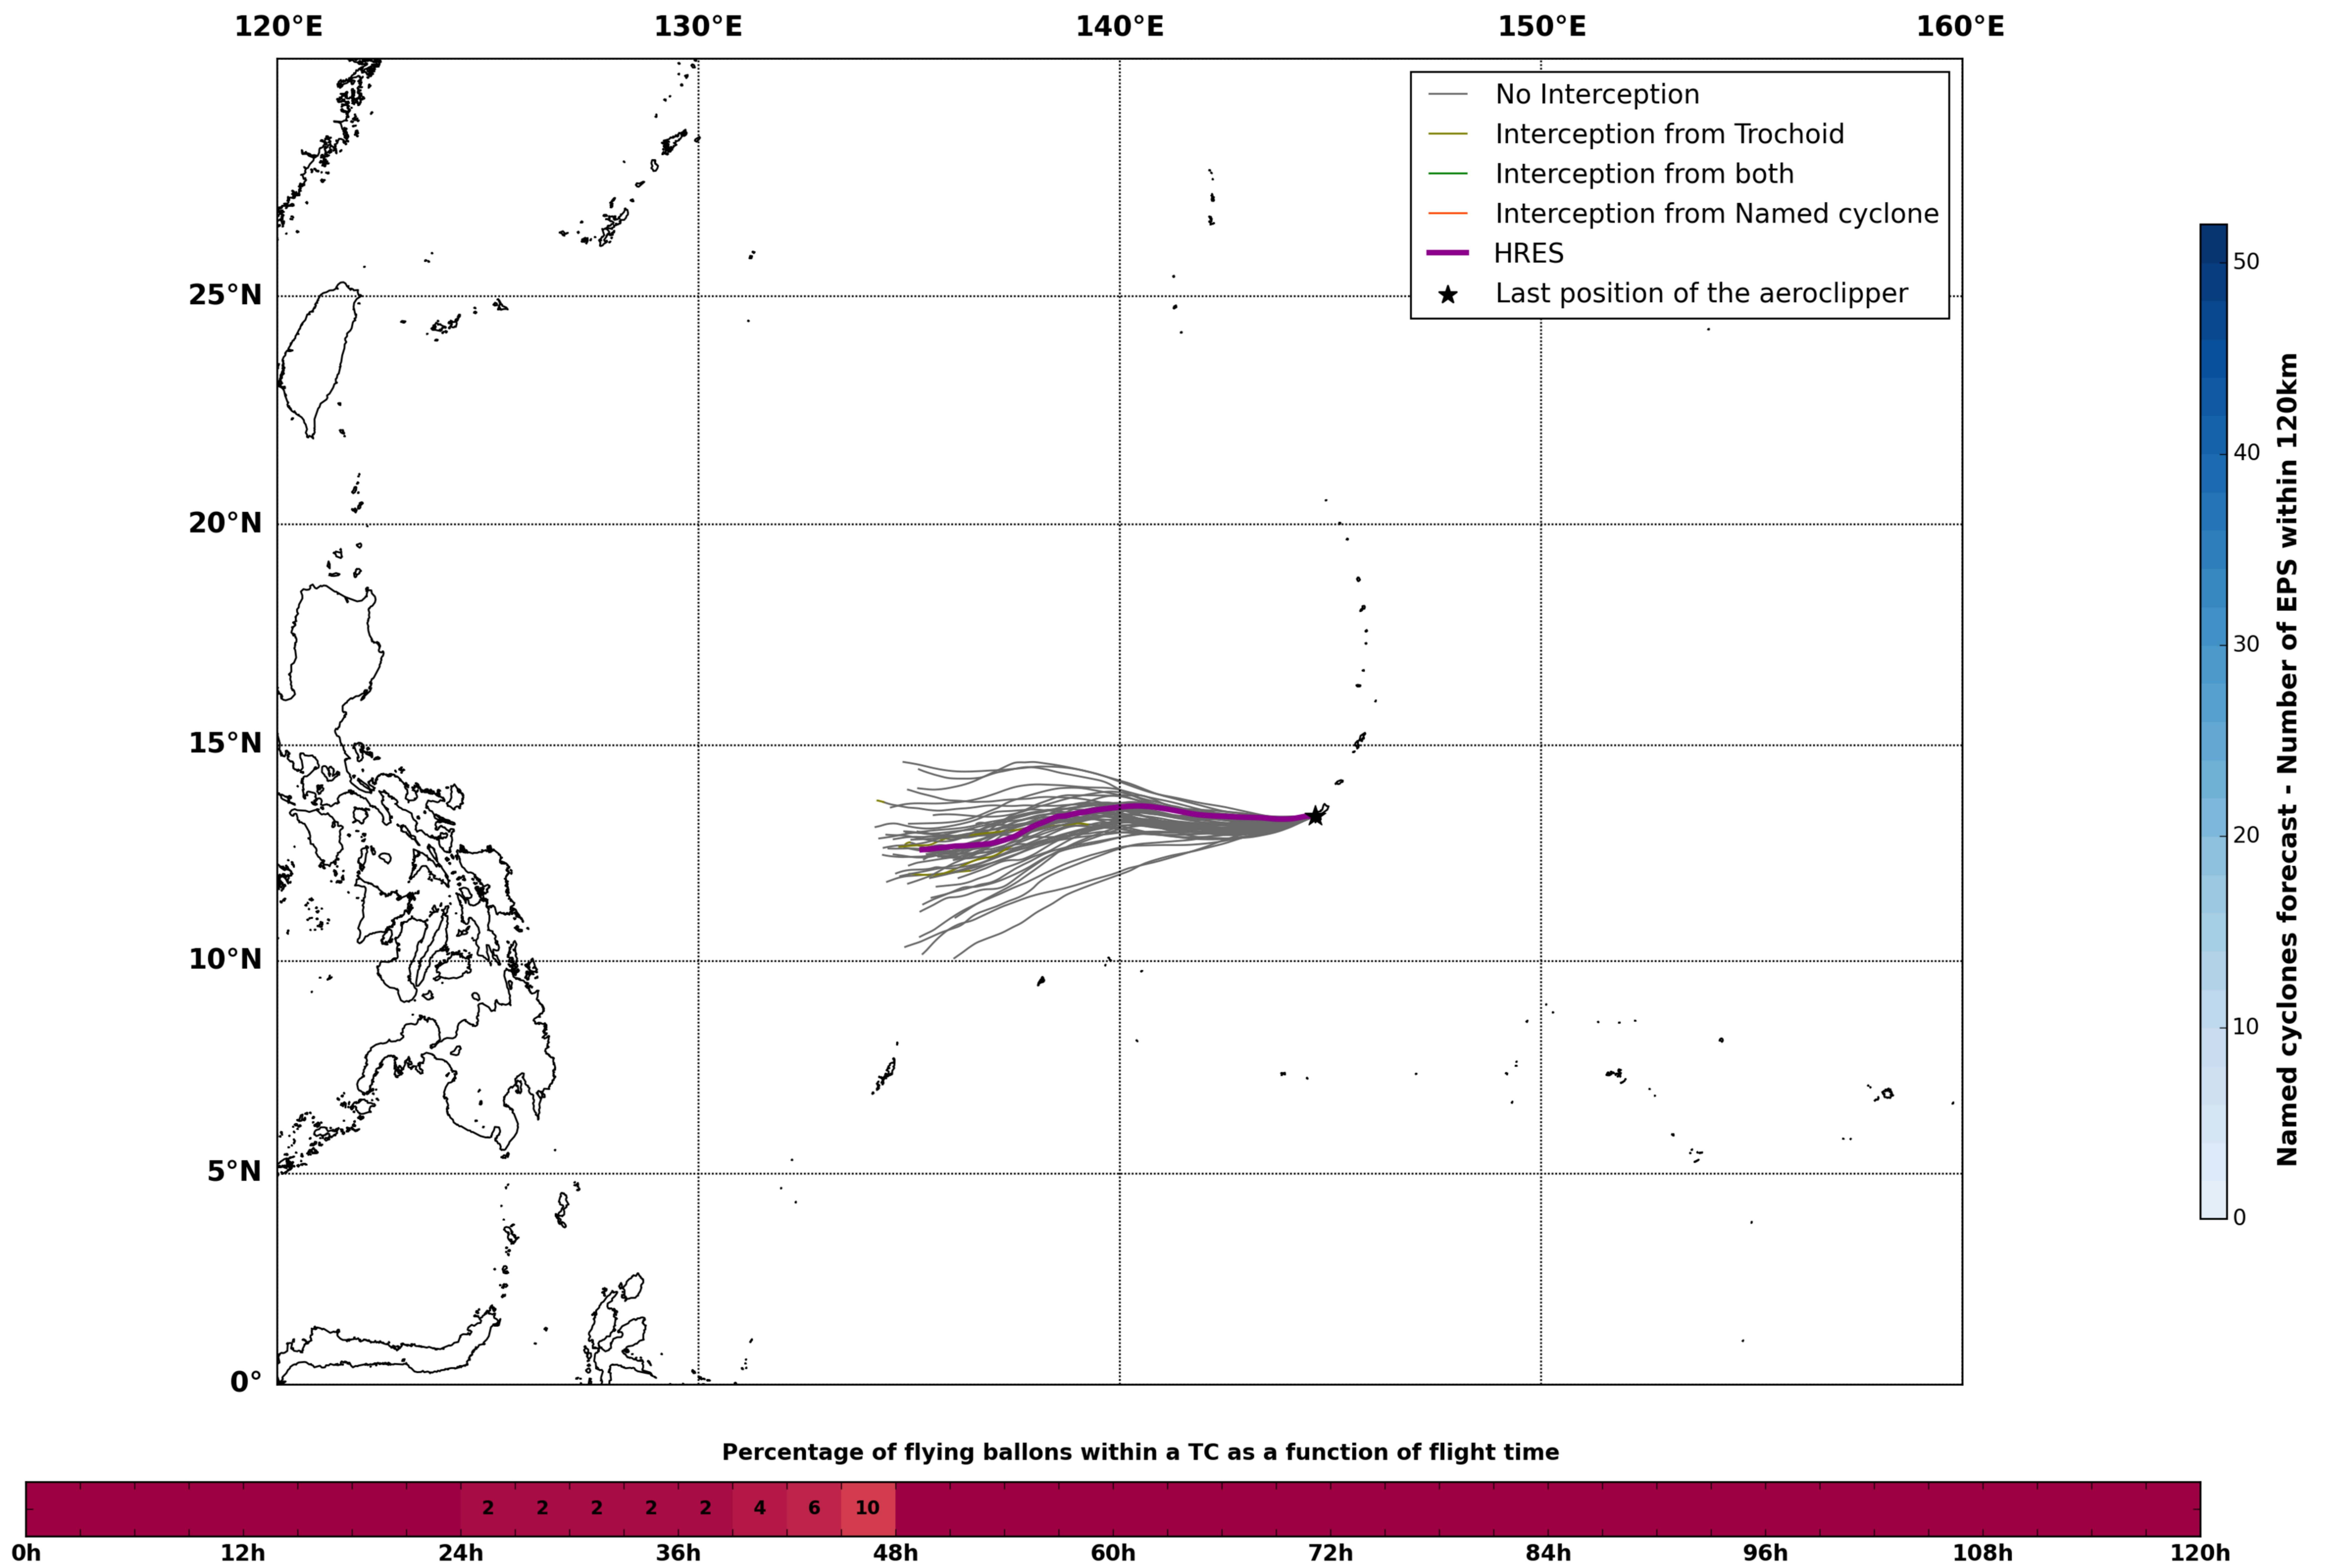

Aeroclipper CHL-PRL Intercept forecast from aeroclipper's position at 2022/05/16, 07h00 (UTC)

Aeroclipper CHL-PRL Grounding forecast from aeroclipper's position at 2022/05/16, 07h00 (UTC)