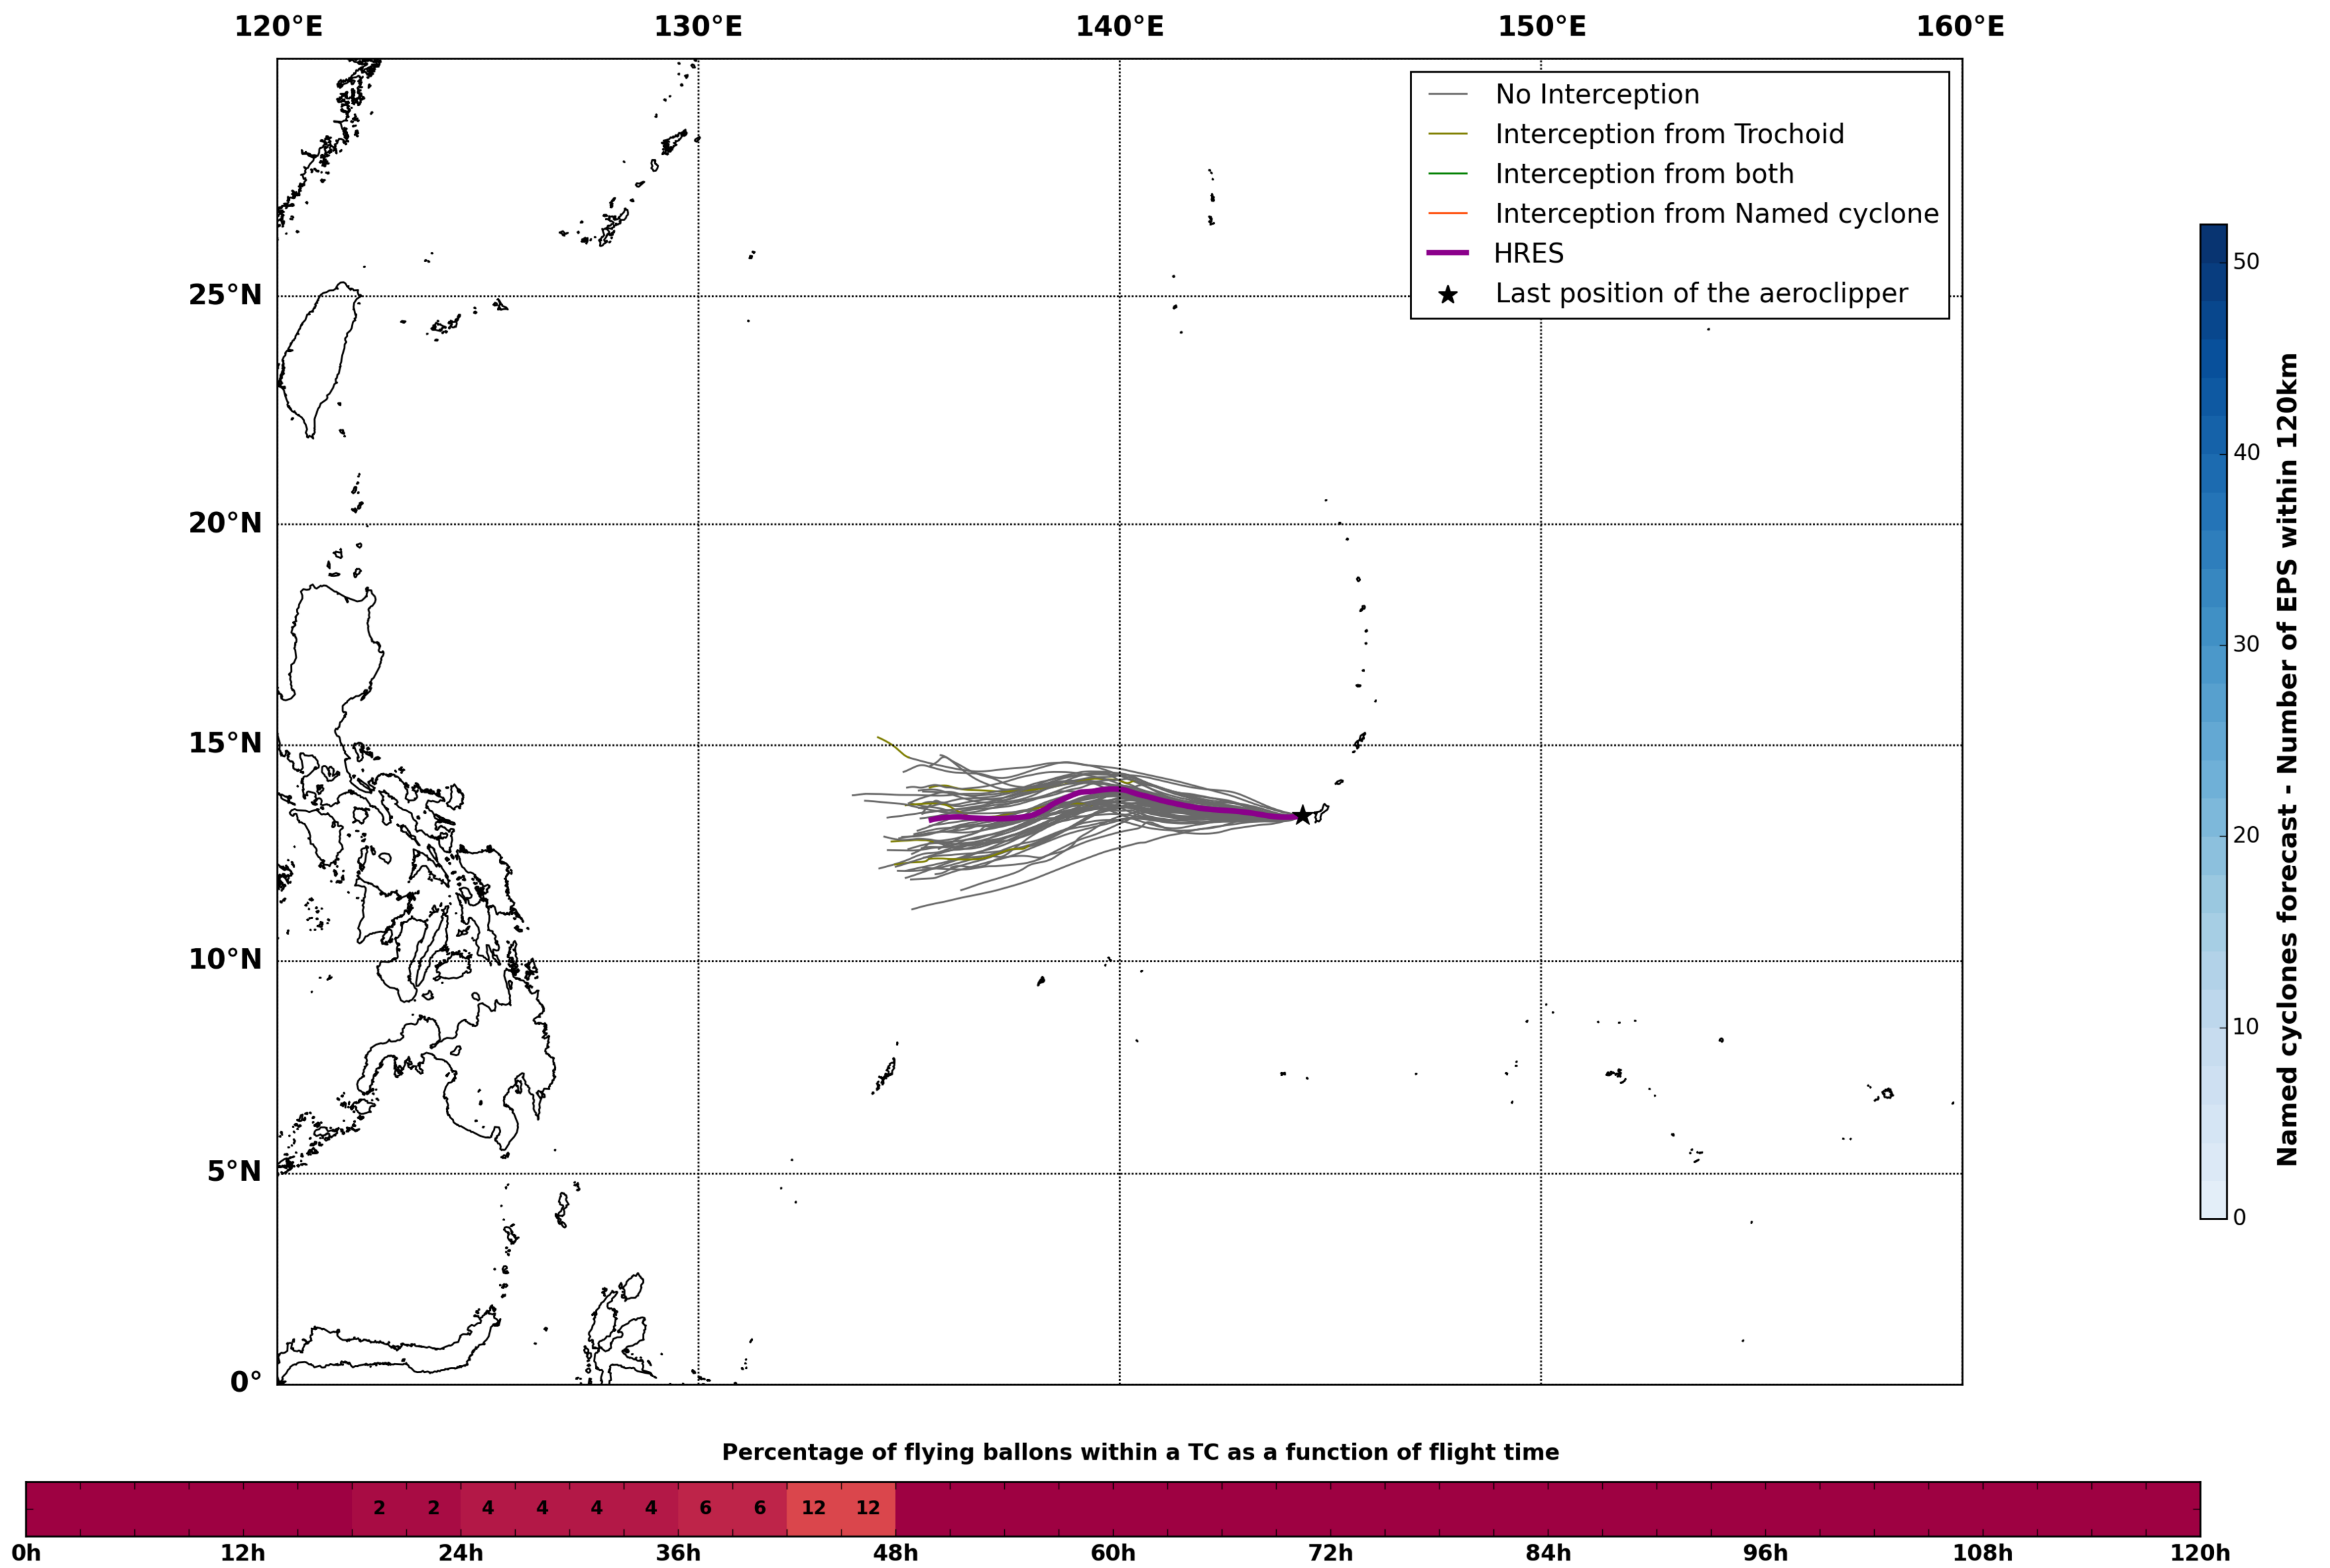

Aeroclipper CHL-PRL Intercept forecast from aeroclipper's position at 2022/05/16, 10h00 (UTC)

Aeroclipper CHL-PRL Grounding forecast from aeroclipper's position at 2022/05/16, 10h00 (UTC)