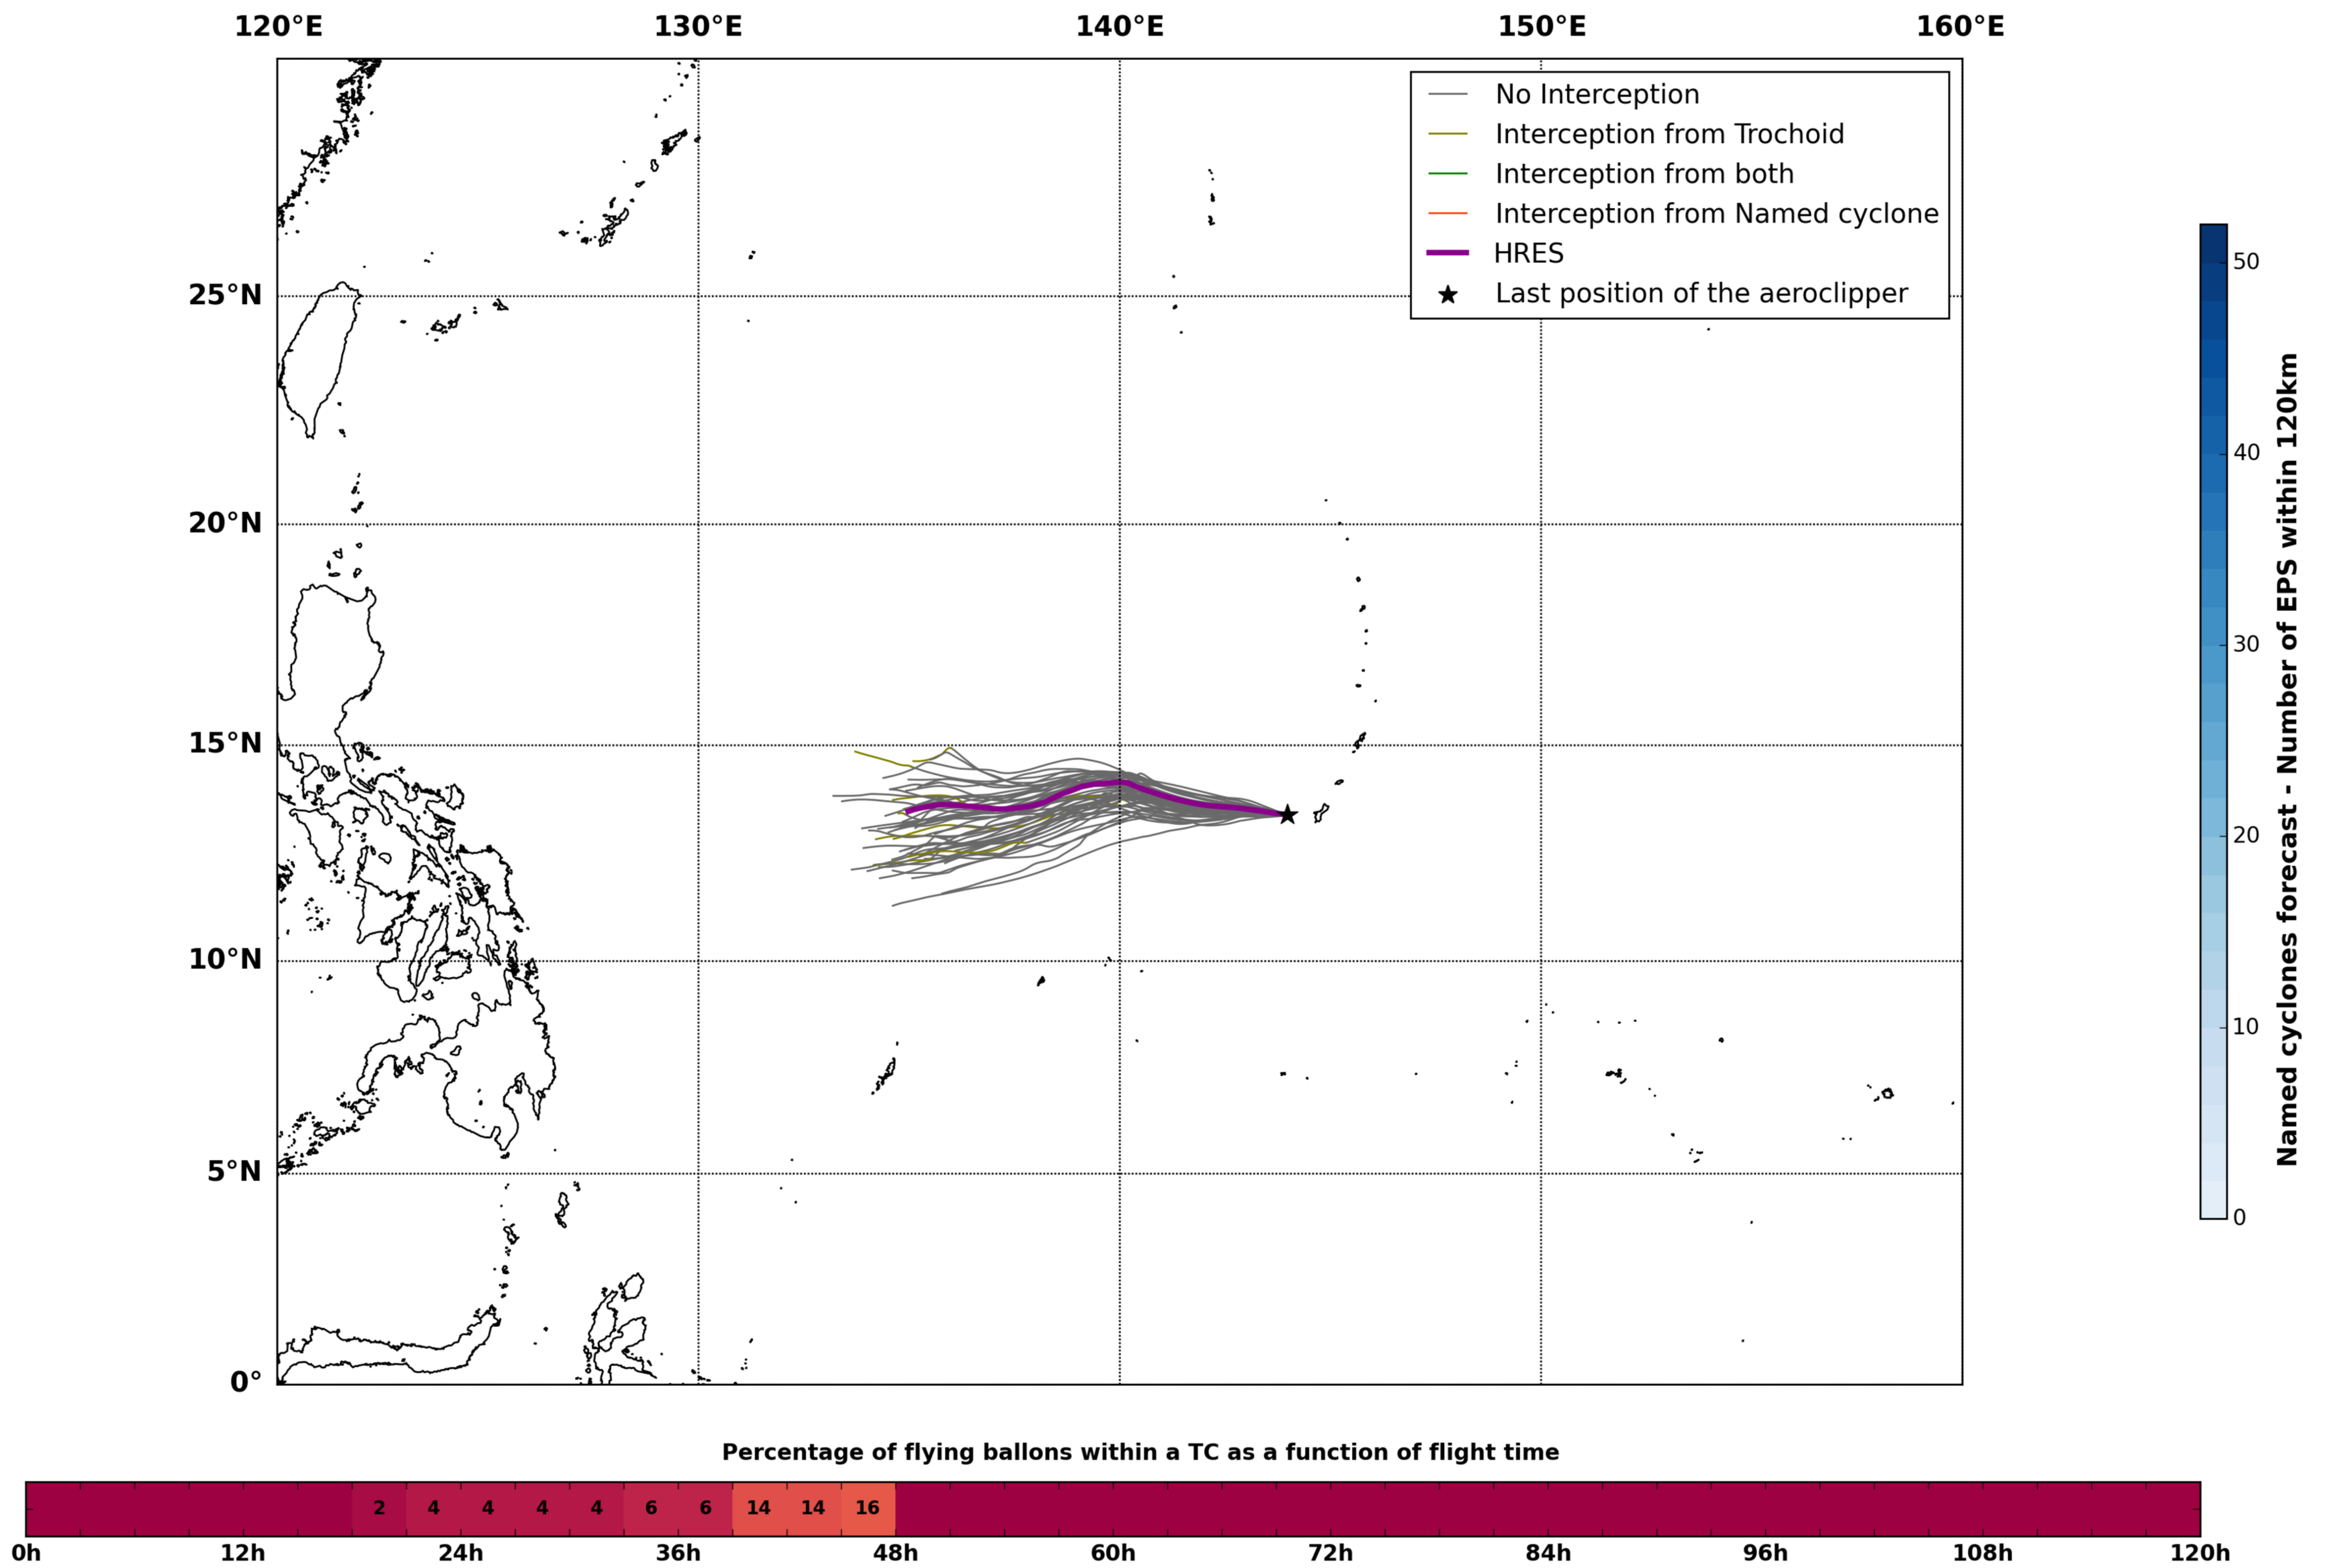

Aeroclipper CHL-PRL Intercept forecast from aeroclipper's position at 2022/05/16, 13h00 (UTC)

Aeroclipper CHL-PRL Grounding forecast from aeroclipper's position at 2022/05/16, 13h00 (UTC)