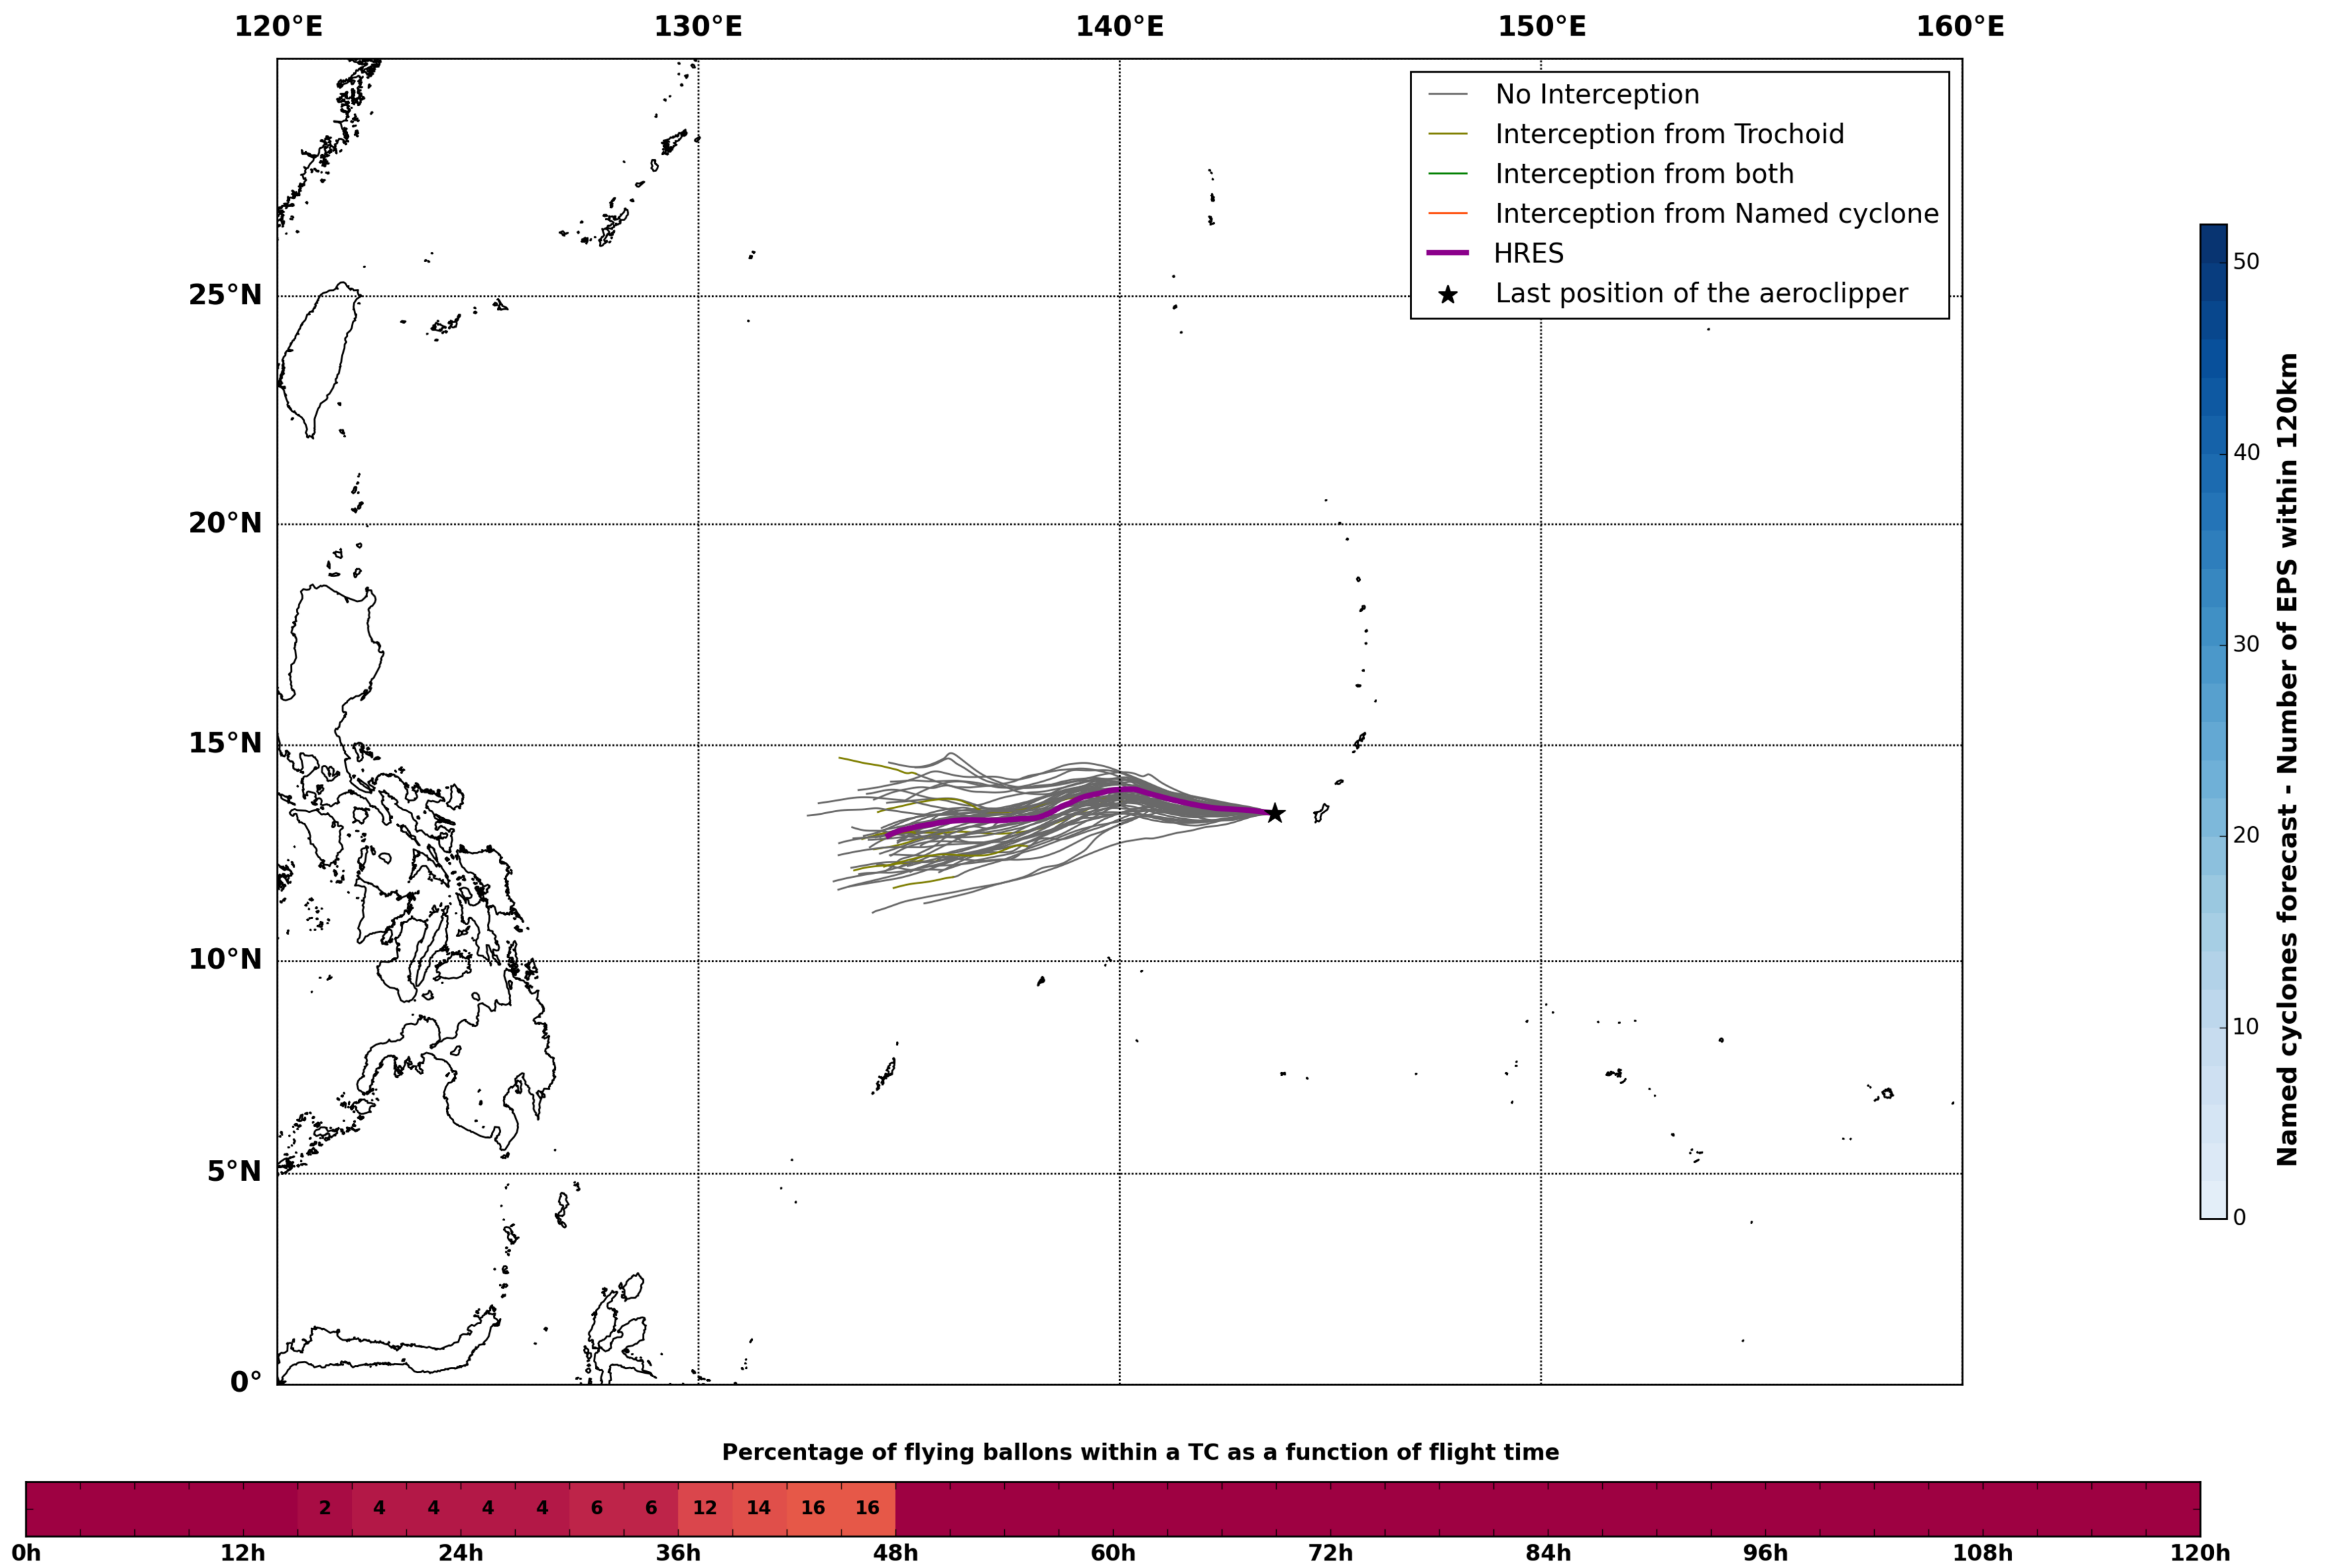

### Aeroclipper CHL-PRL Intercept forecast from aeroclipper's position at 2022/05/16, 16h00 (UTC)

### Aeroclipper CHL-PRL Grounding forecast from aeroclipper's position at 2022/05/16, 16h00 (UTC)