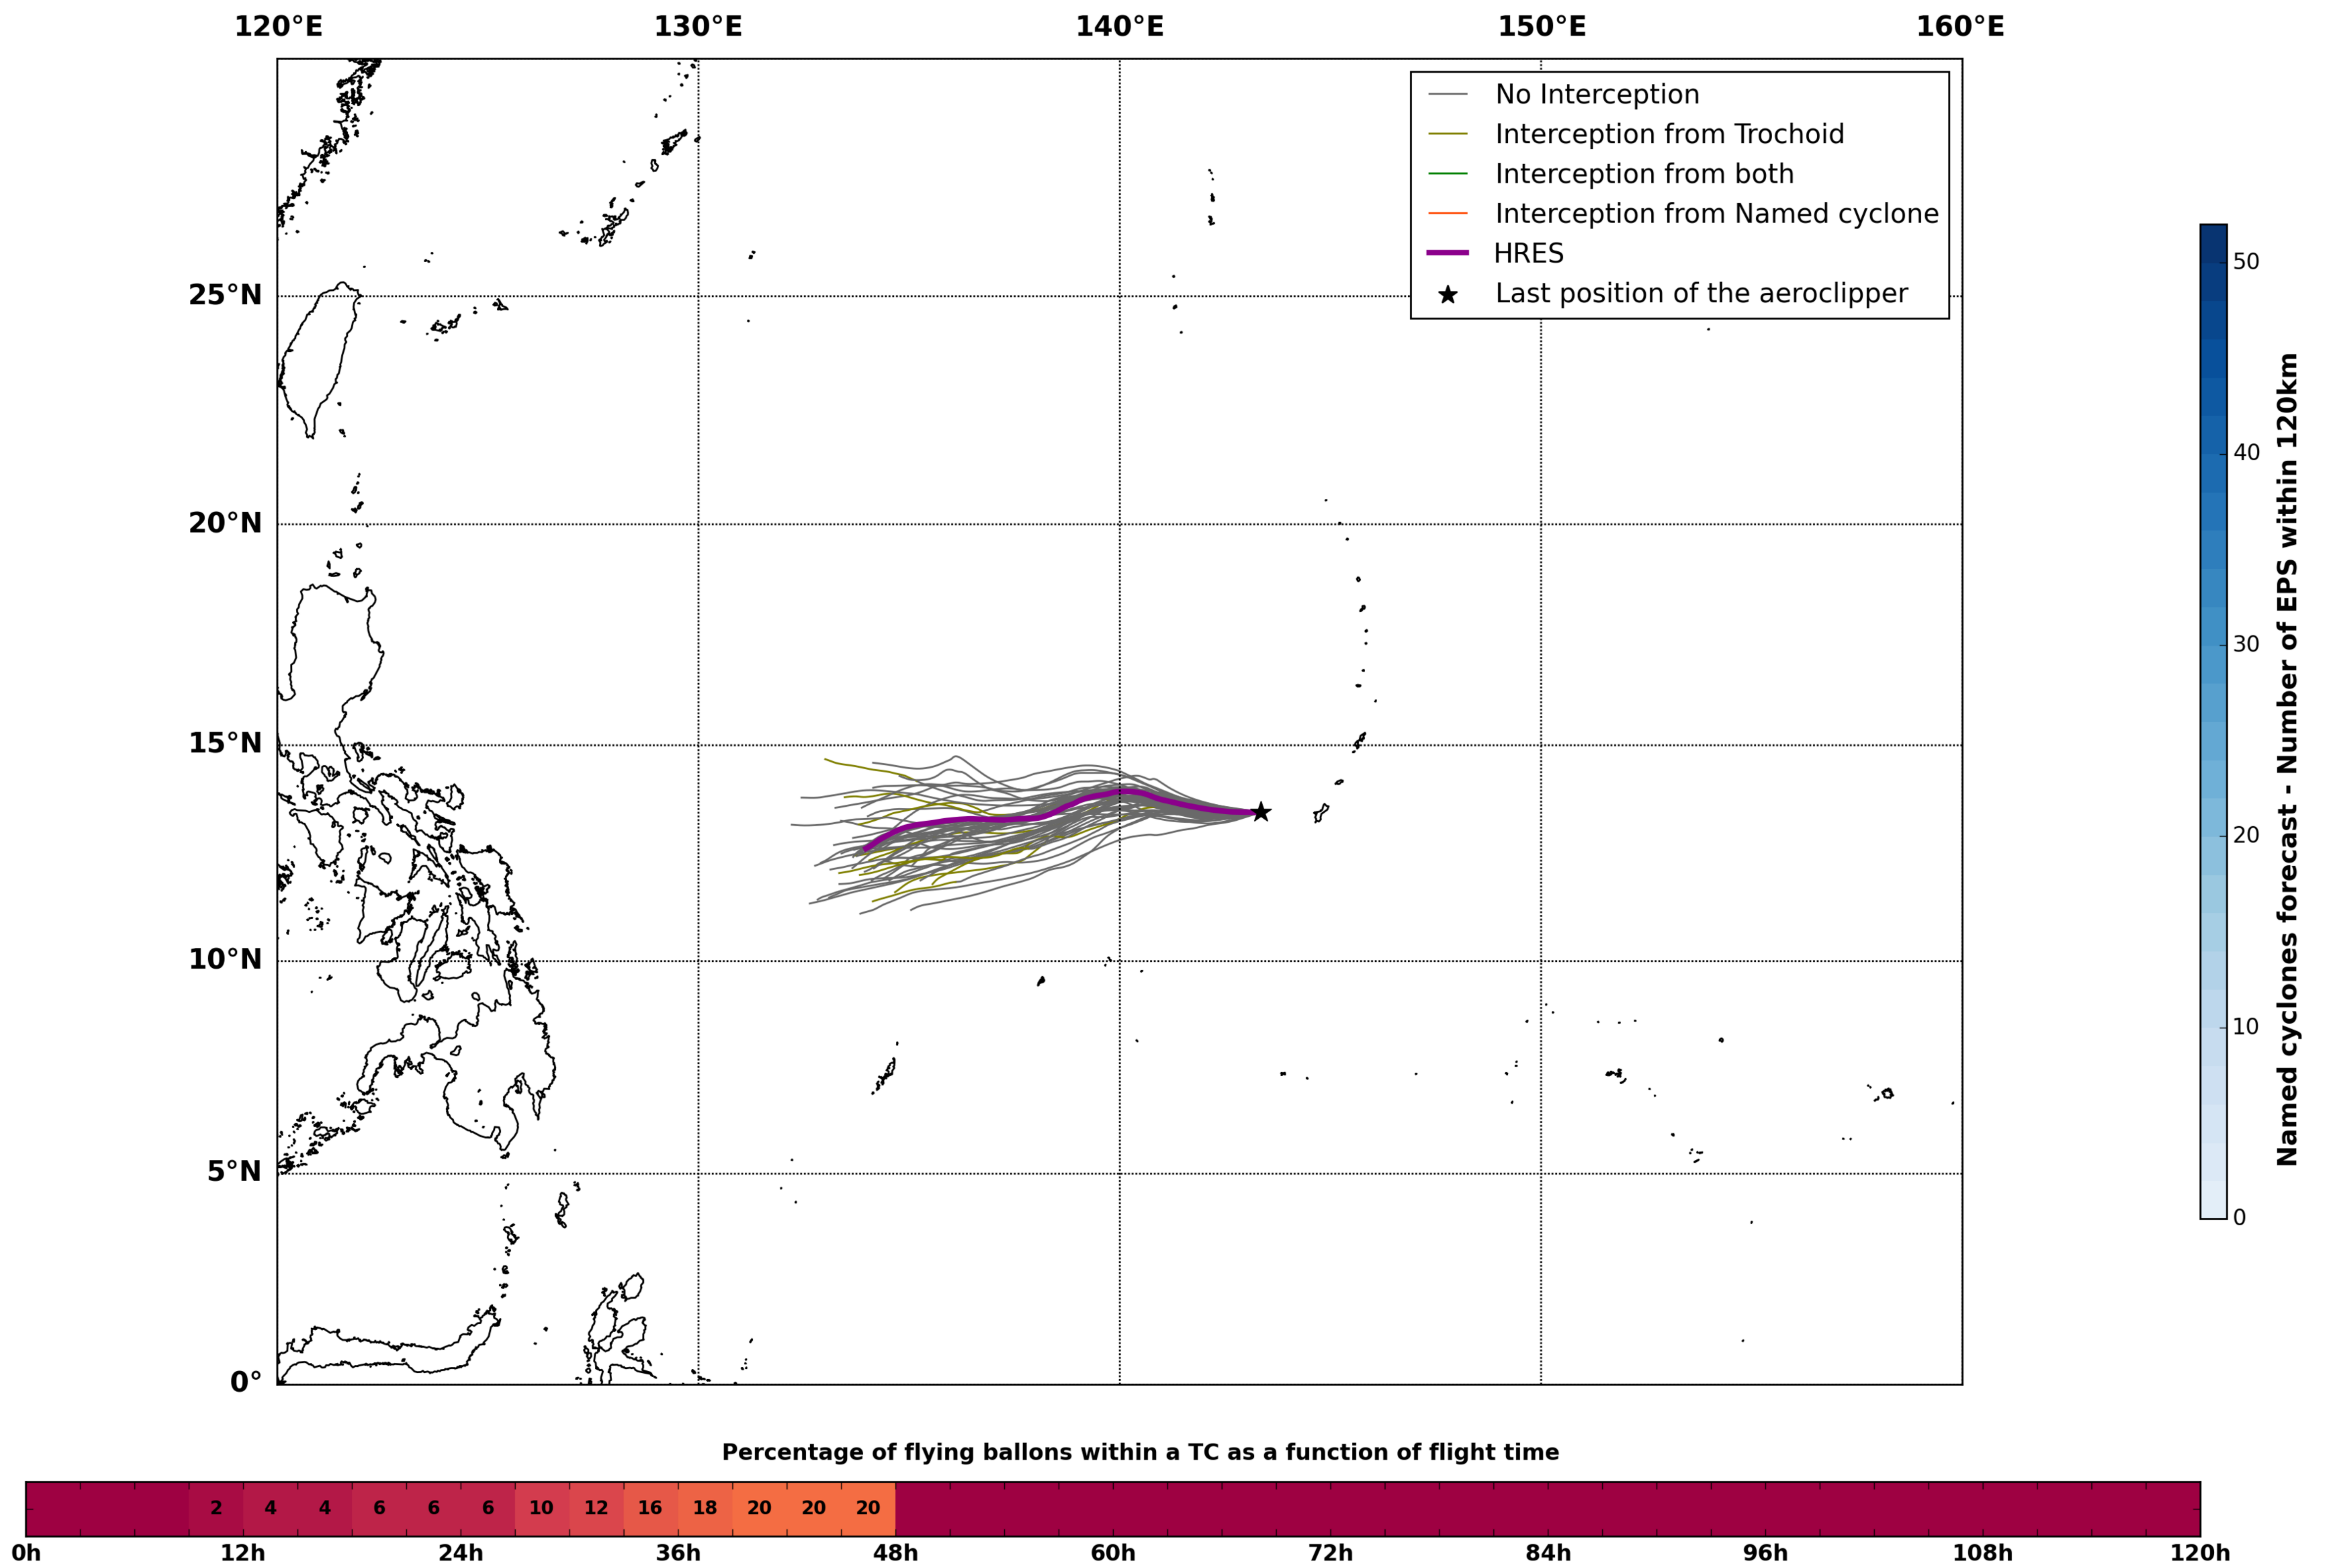

Aeroclipper CHL-PRL Intercept forecast from aeroclipper's position at 2022/05/16, 19h00 (UTC)

Aeroclipper CHL-PRL Grounding forecast from aeroclipper's position at 2022/05/16, 19h00 (UTC)