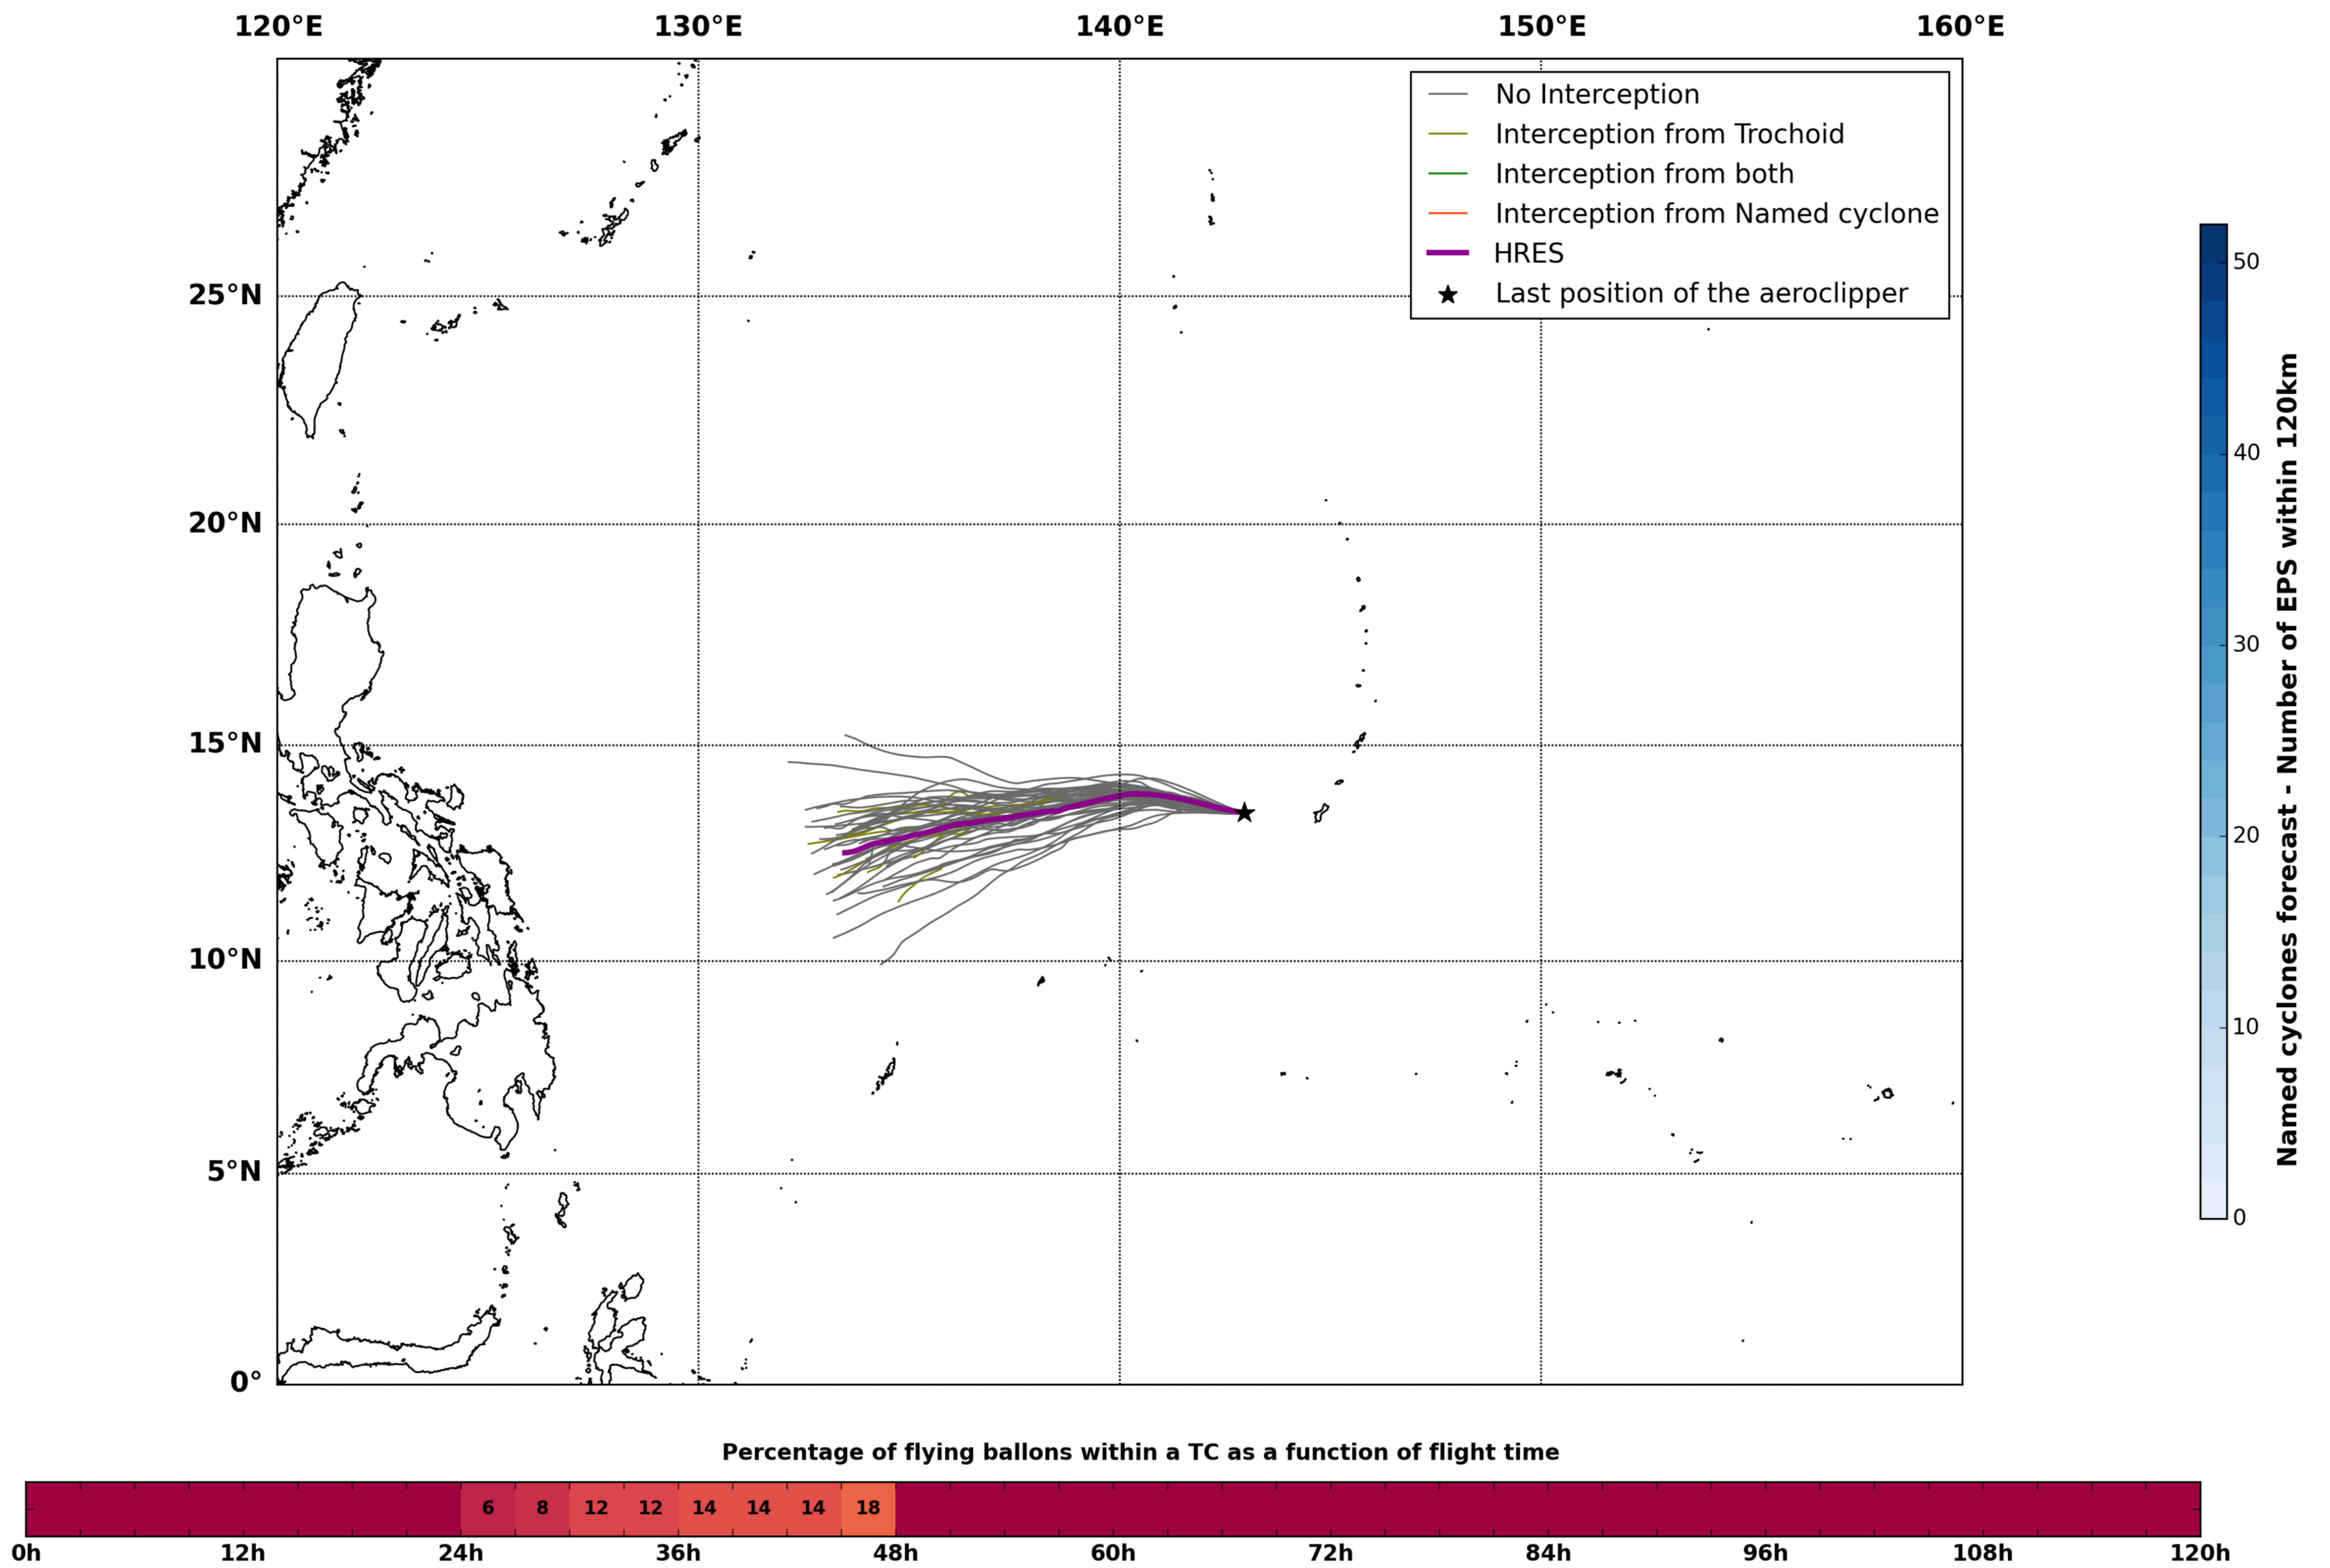

Aeroclipper CHL-PRL Intercept forecast from aeroclipper's position at 2022/05/16, 22h00 (UTC)

Aeroclipper CHL-PRL Grounding forecast from aeroclipper's position at 2022/05/16, 22h00 (UTC)