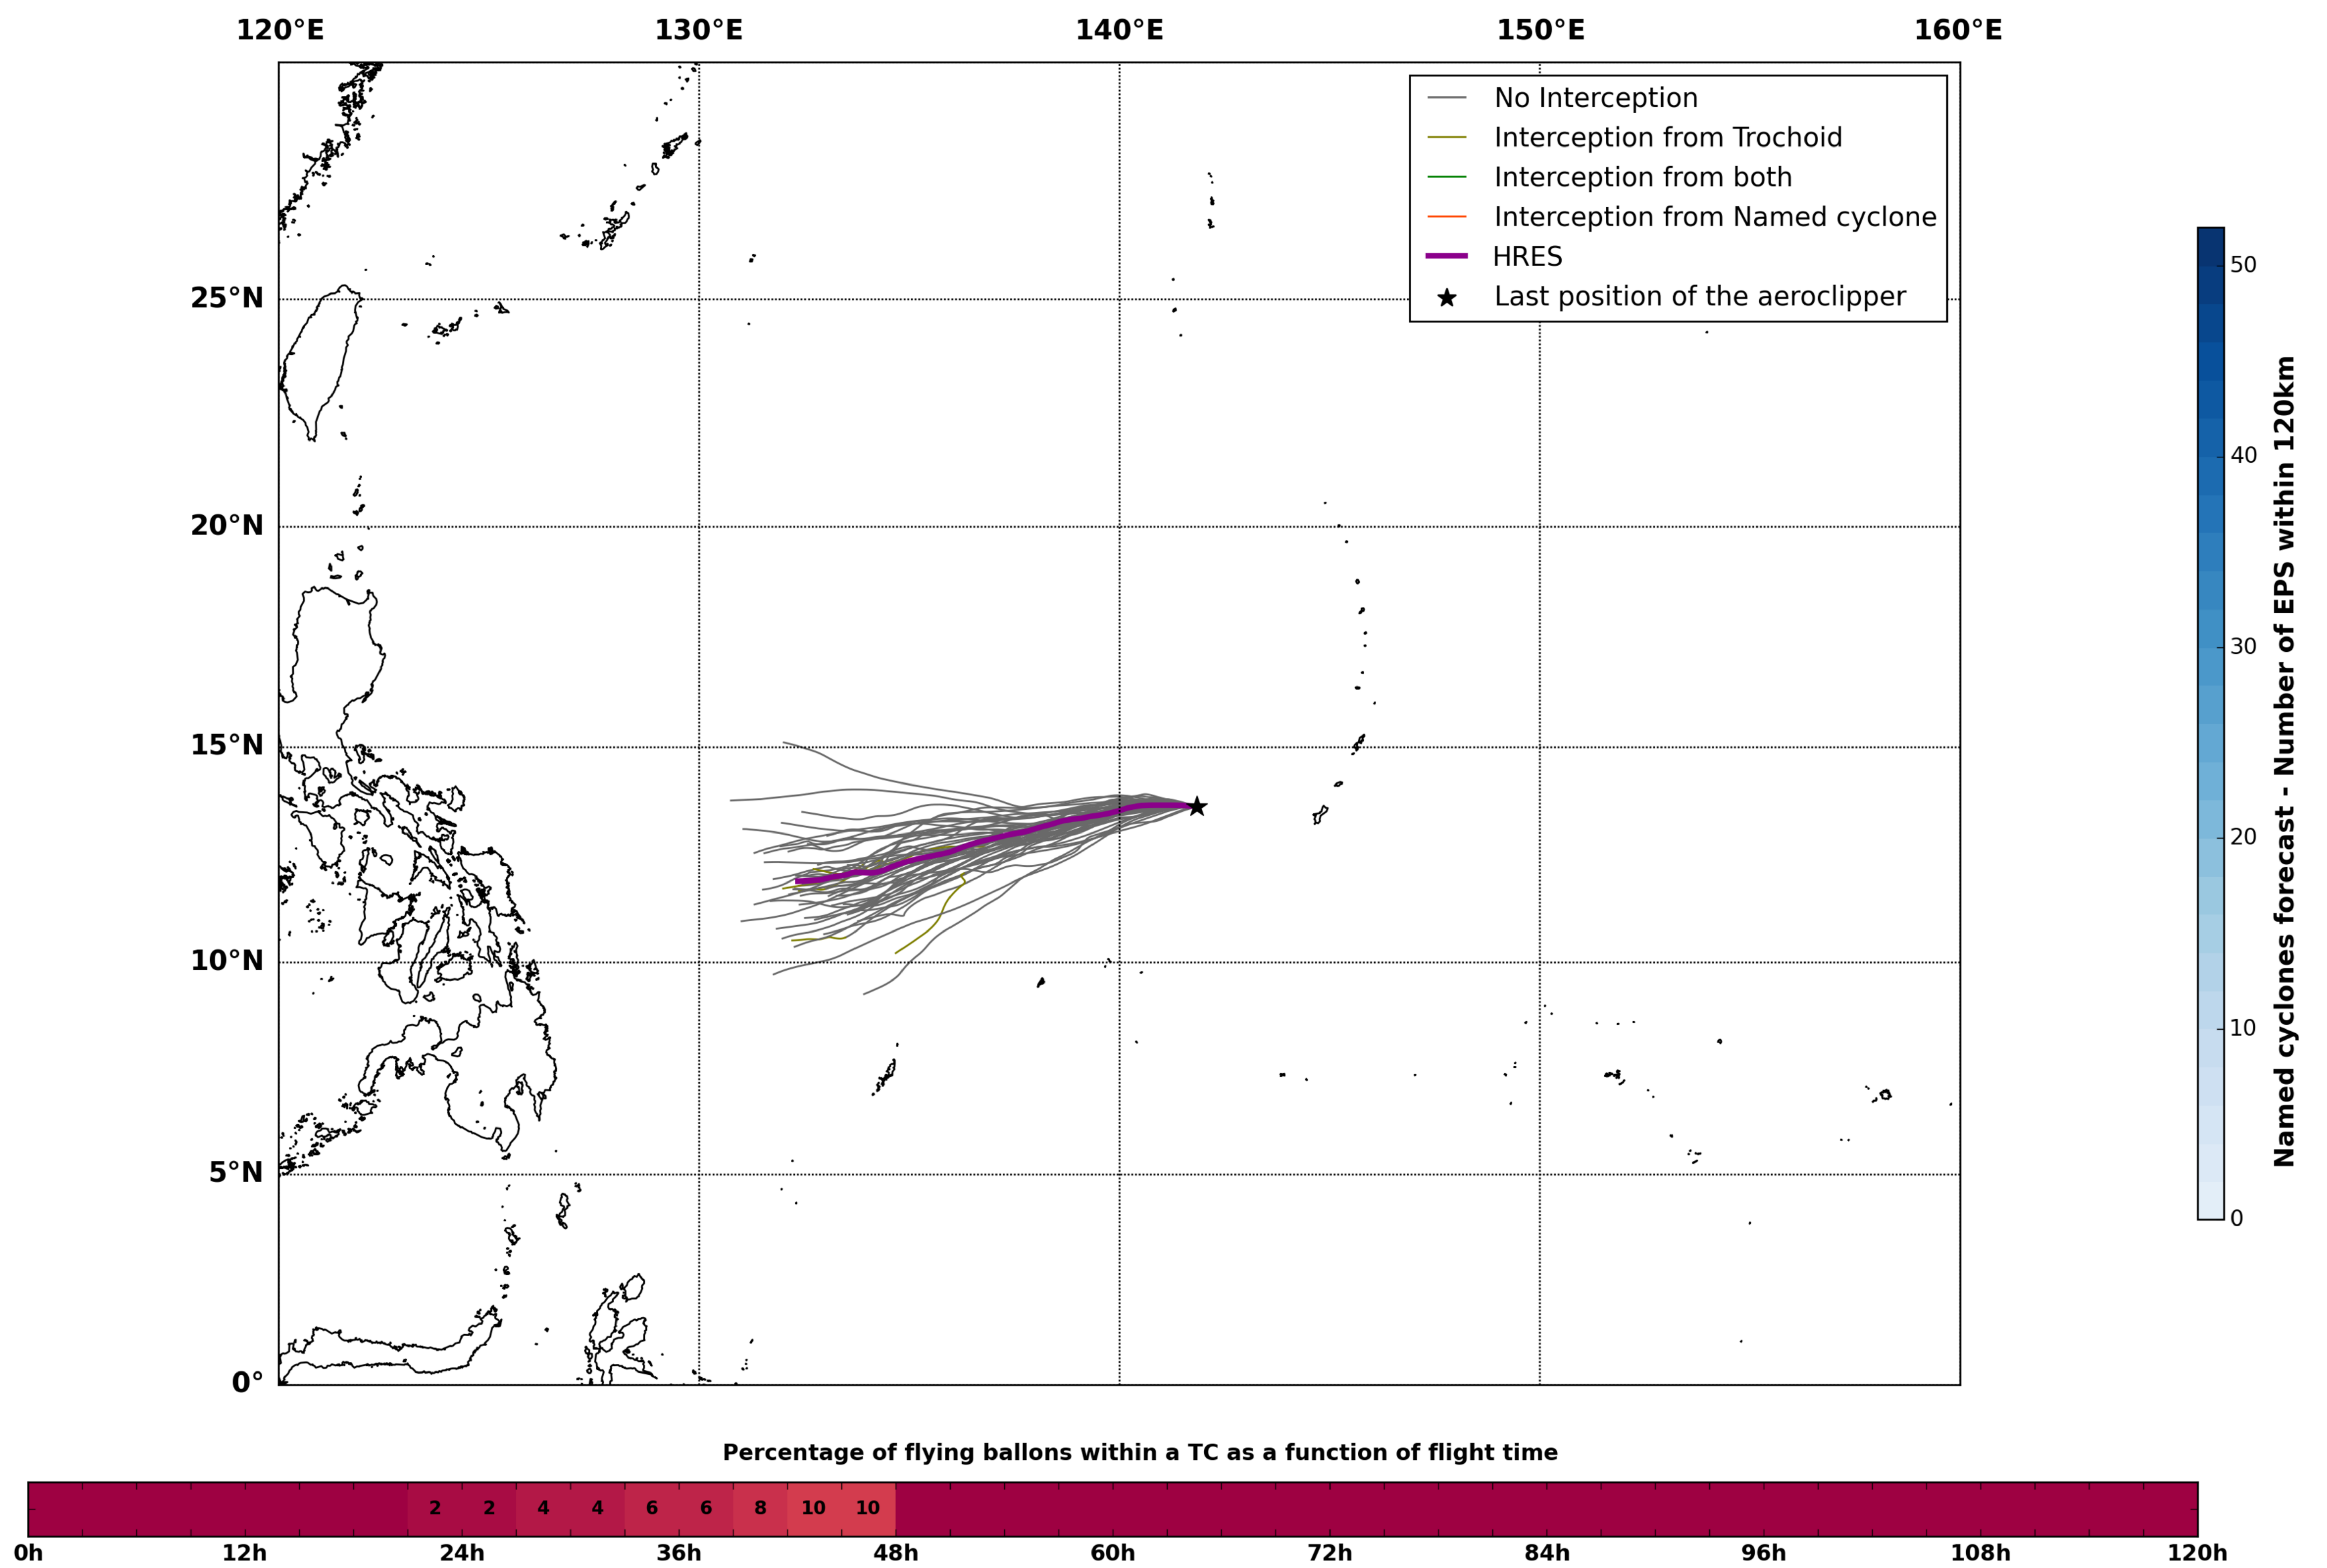

### Aeroclipper CHL-PRL Intercept forecast from aeroclipper's position at 2022/05/17, 07h00 (UTC)

### Aeroclipper CHL-PRL Grounding forecast from aeroclipper's position at 2022/05/17, 07h00 (UTC)