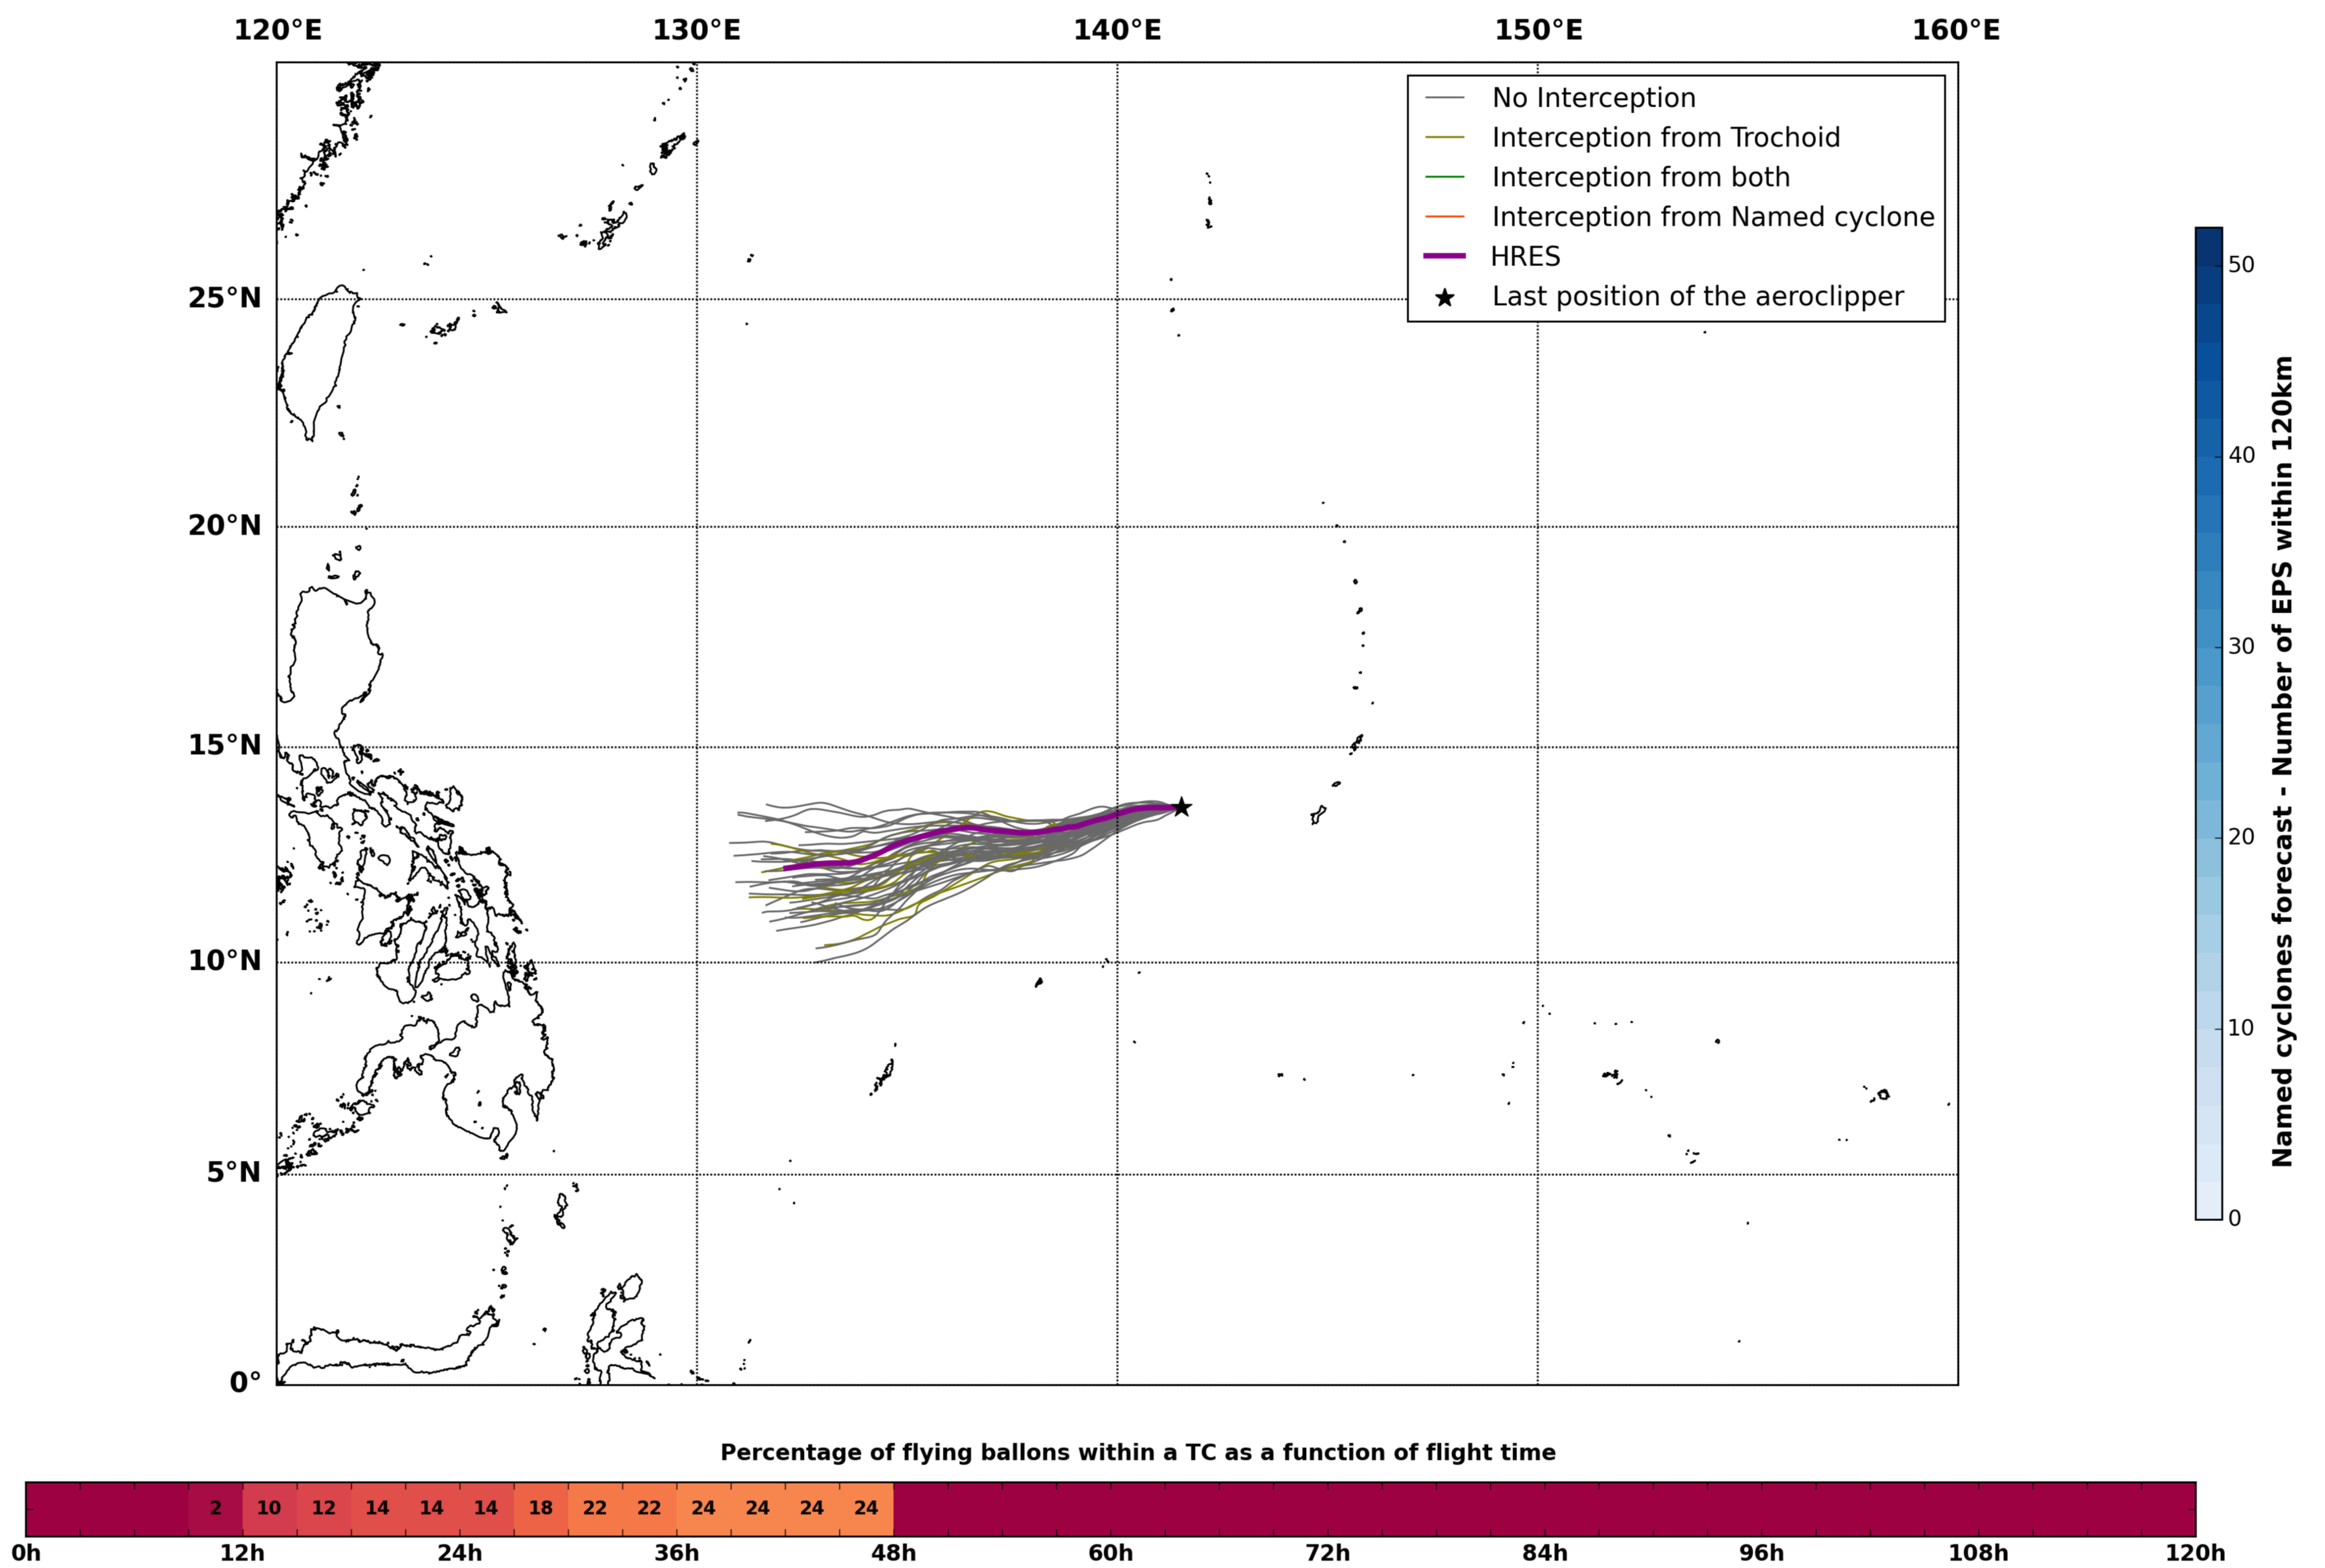

Aeroclipper CHL-PRL Intercept forecast from aeroclipper's position at 2022/05/17, 10h00 (UTC)

Aeroclipper CHL-PRL Grounding forecast from aeroclipper's position at 2022/05/17, 10h00 (UTC)