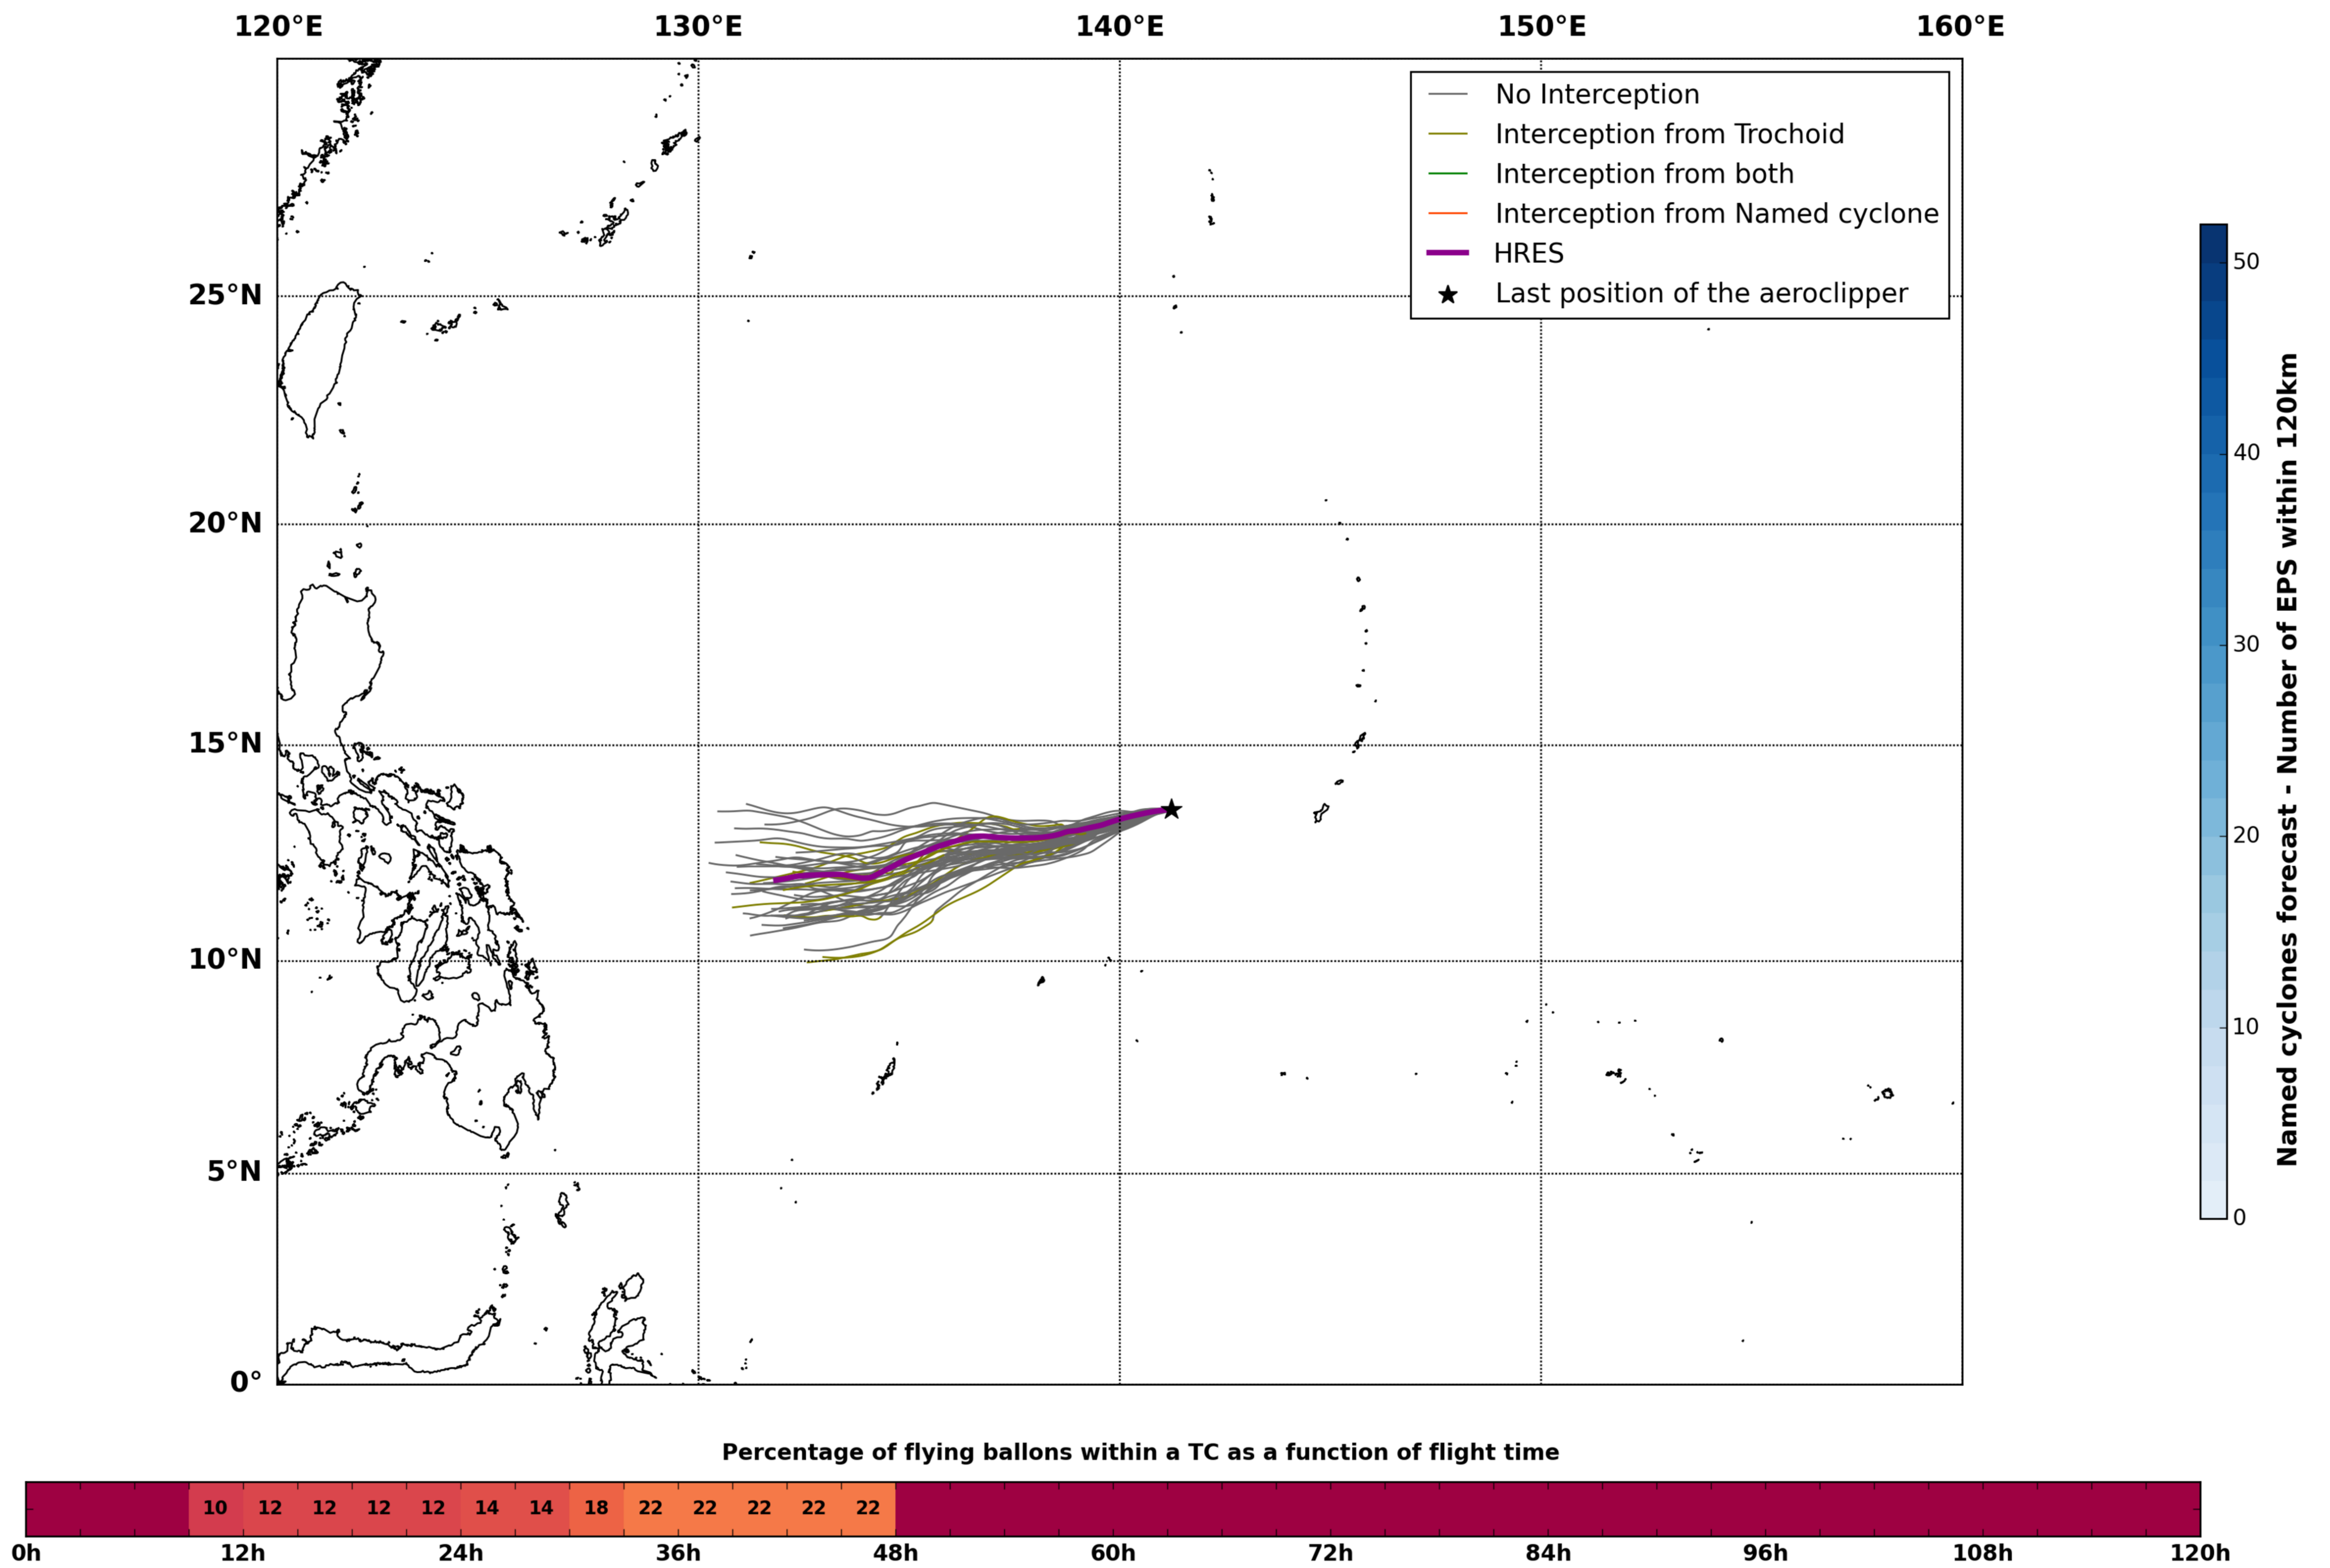

Aeroclipper CHL-PRL Intercept forecast from aeroclipper's position at 2022/05/17, 13h00 (UTC)

Aeroclipper CHL-PRL Grounding forecast from aeroclipper's position at 2022/05/17, 13h00 (UTC)