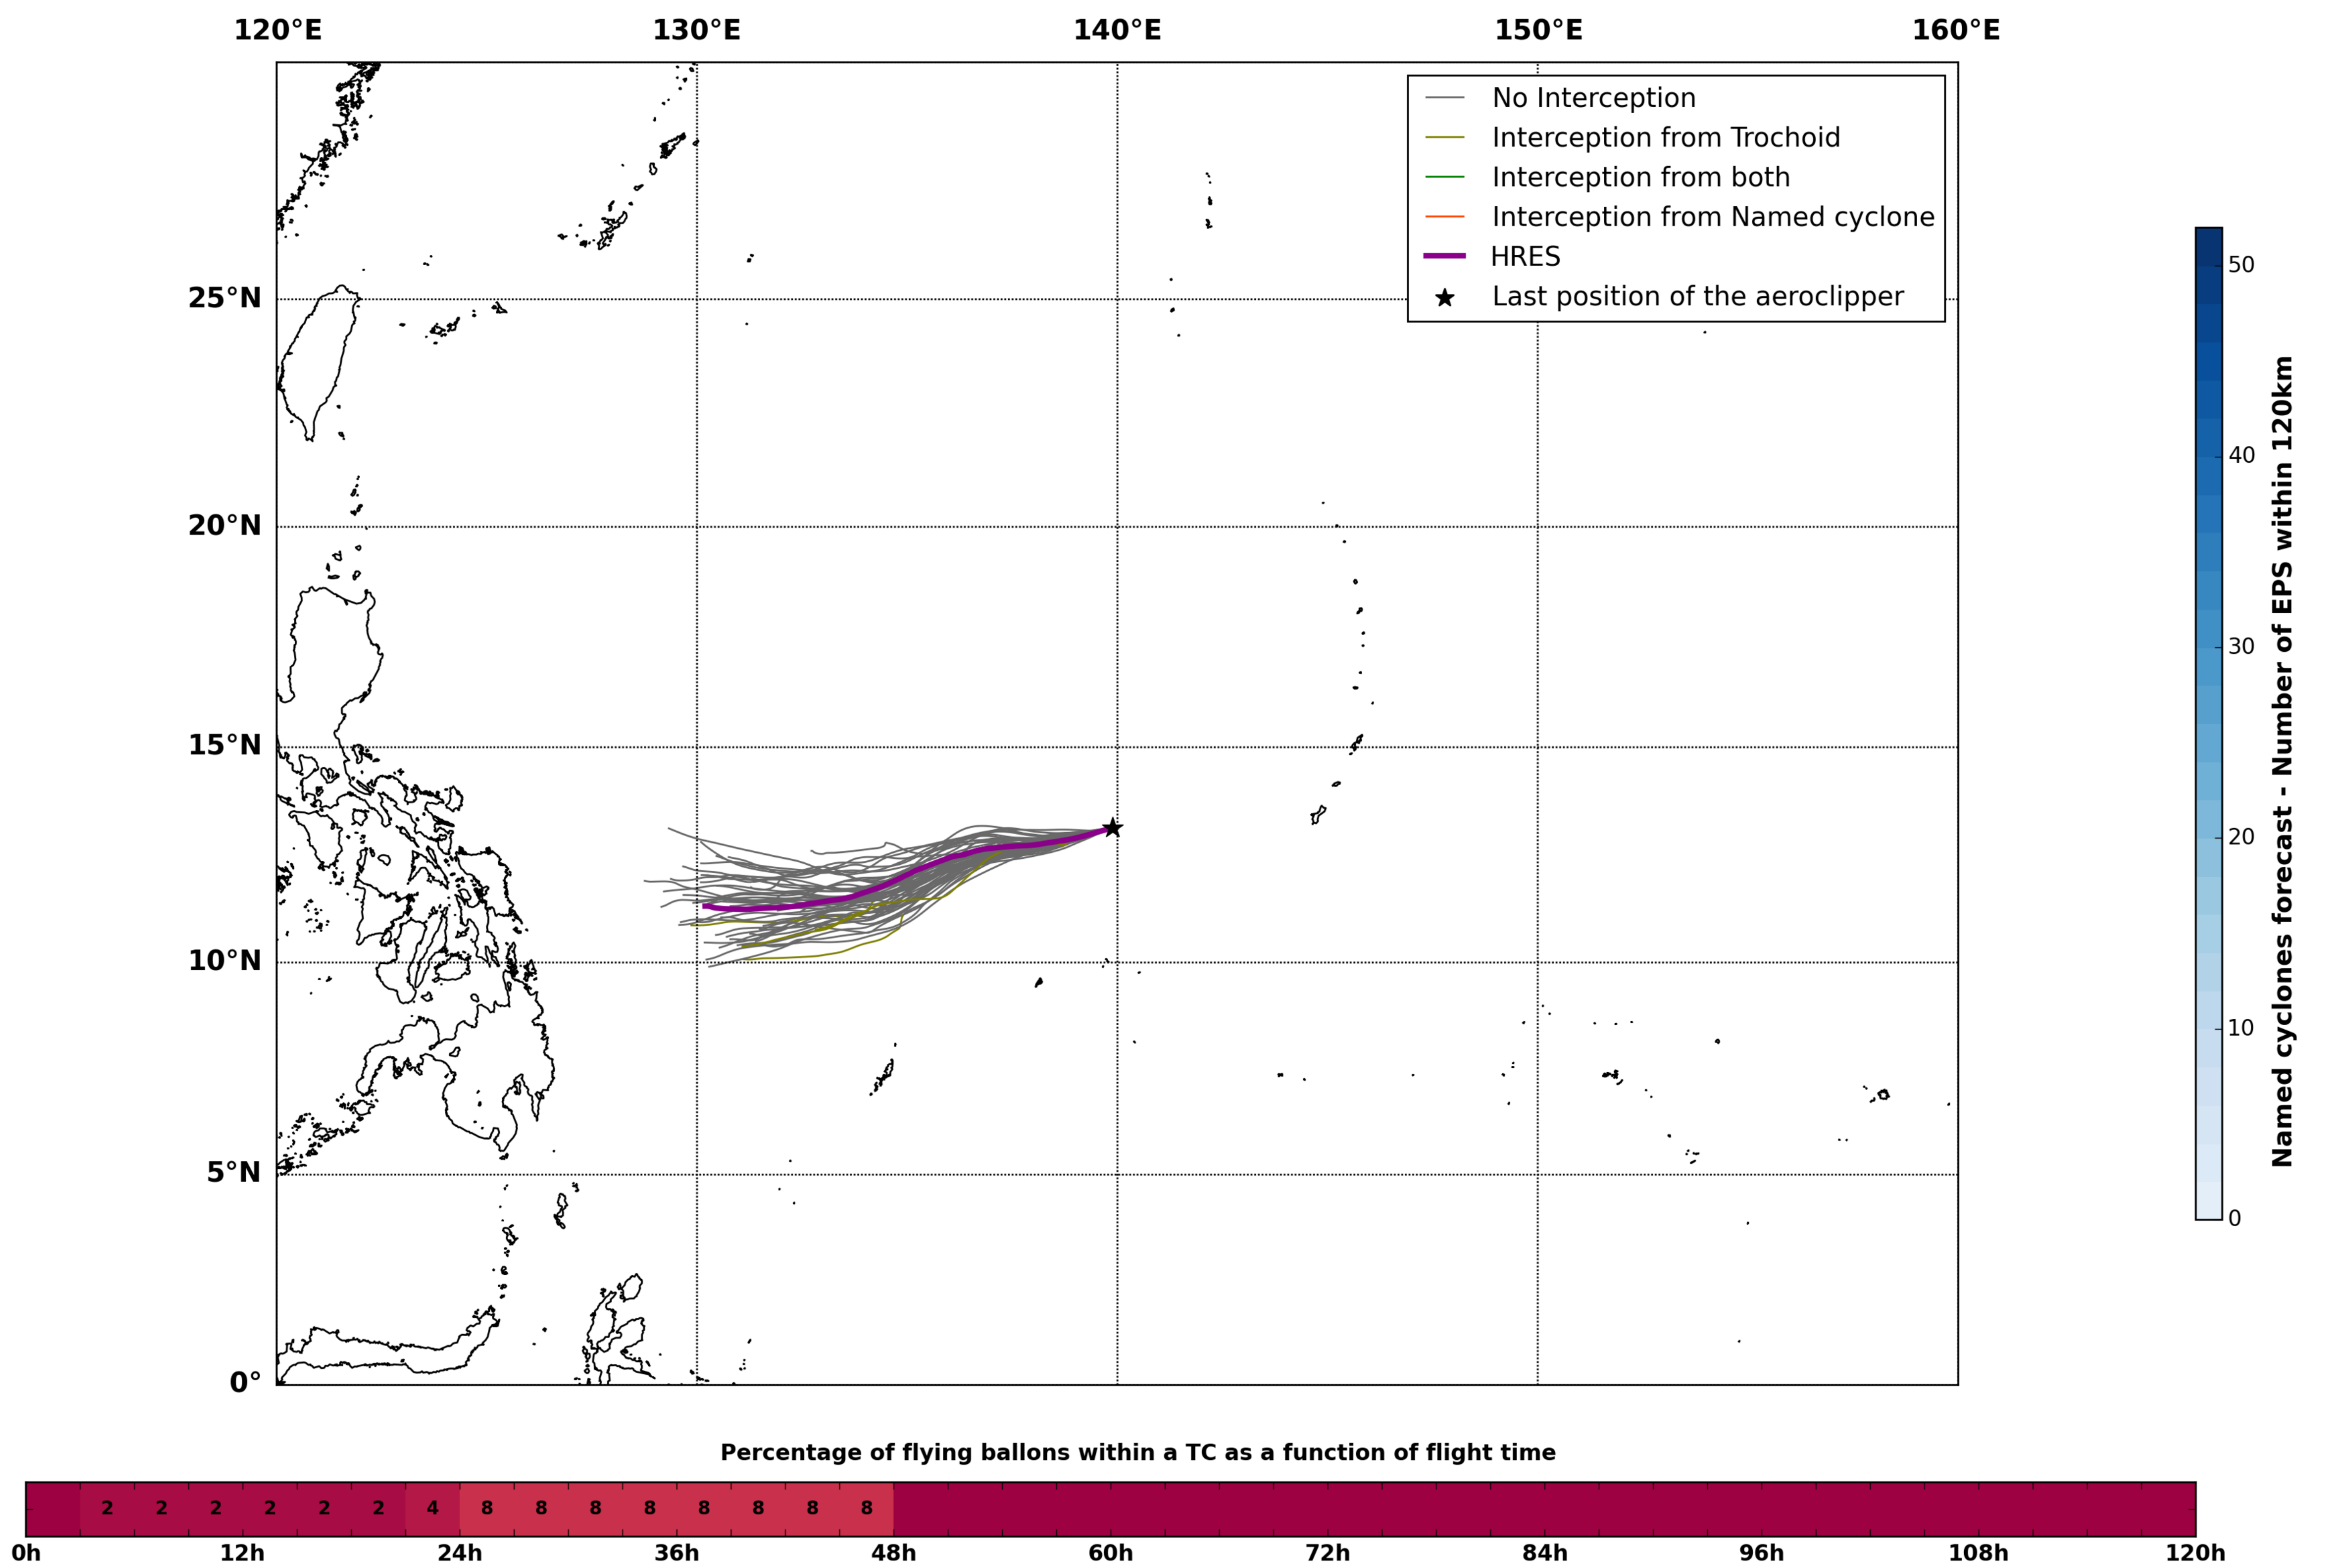

Aeroclipper CHL-PRL Intercept forecast from aeroclipper's position at 2022/05/17, 22h00 (UTC)

Aeroclipper CHL-PRL Grounding forecast from aeroclipper's position at 2022/05/17, 22h00 (UTC)