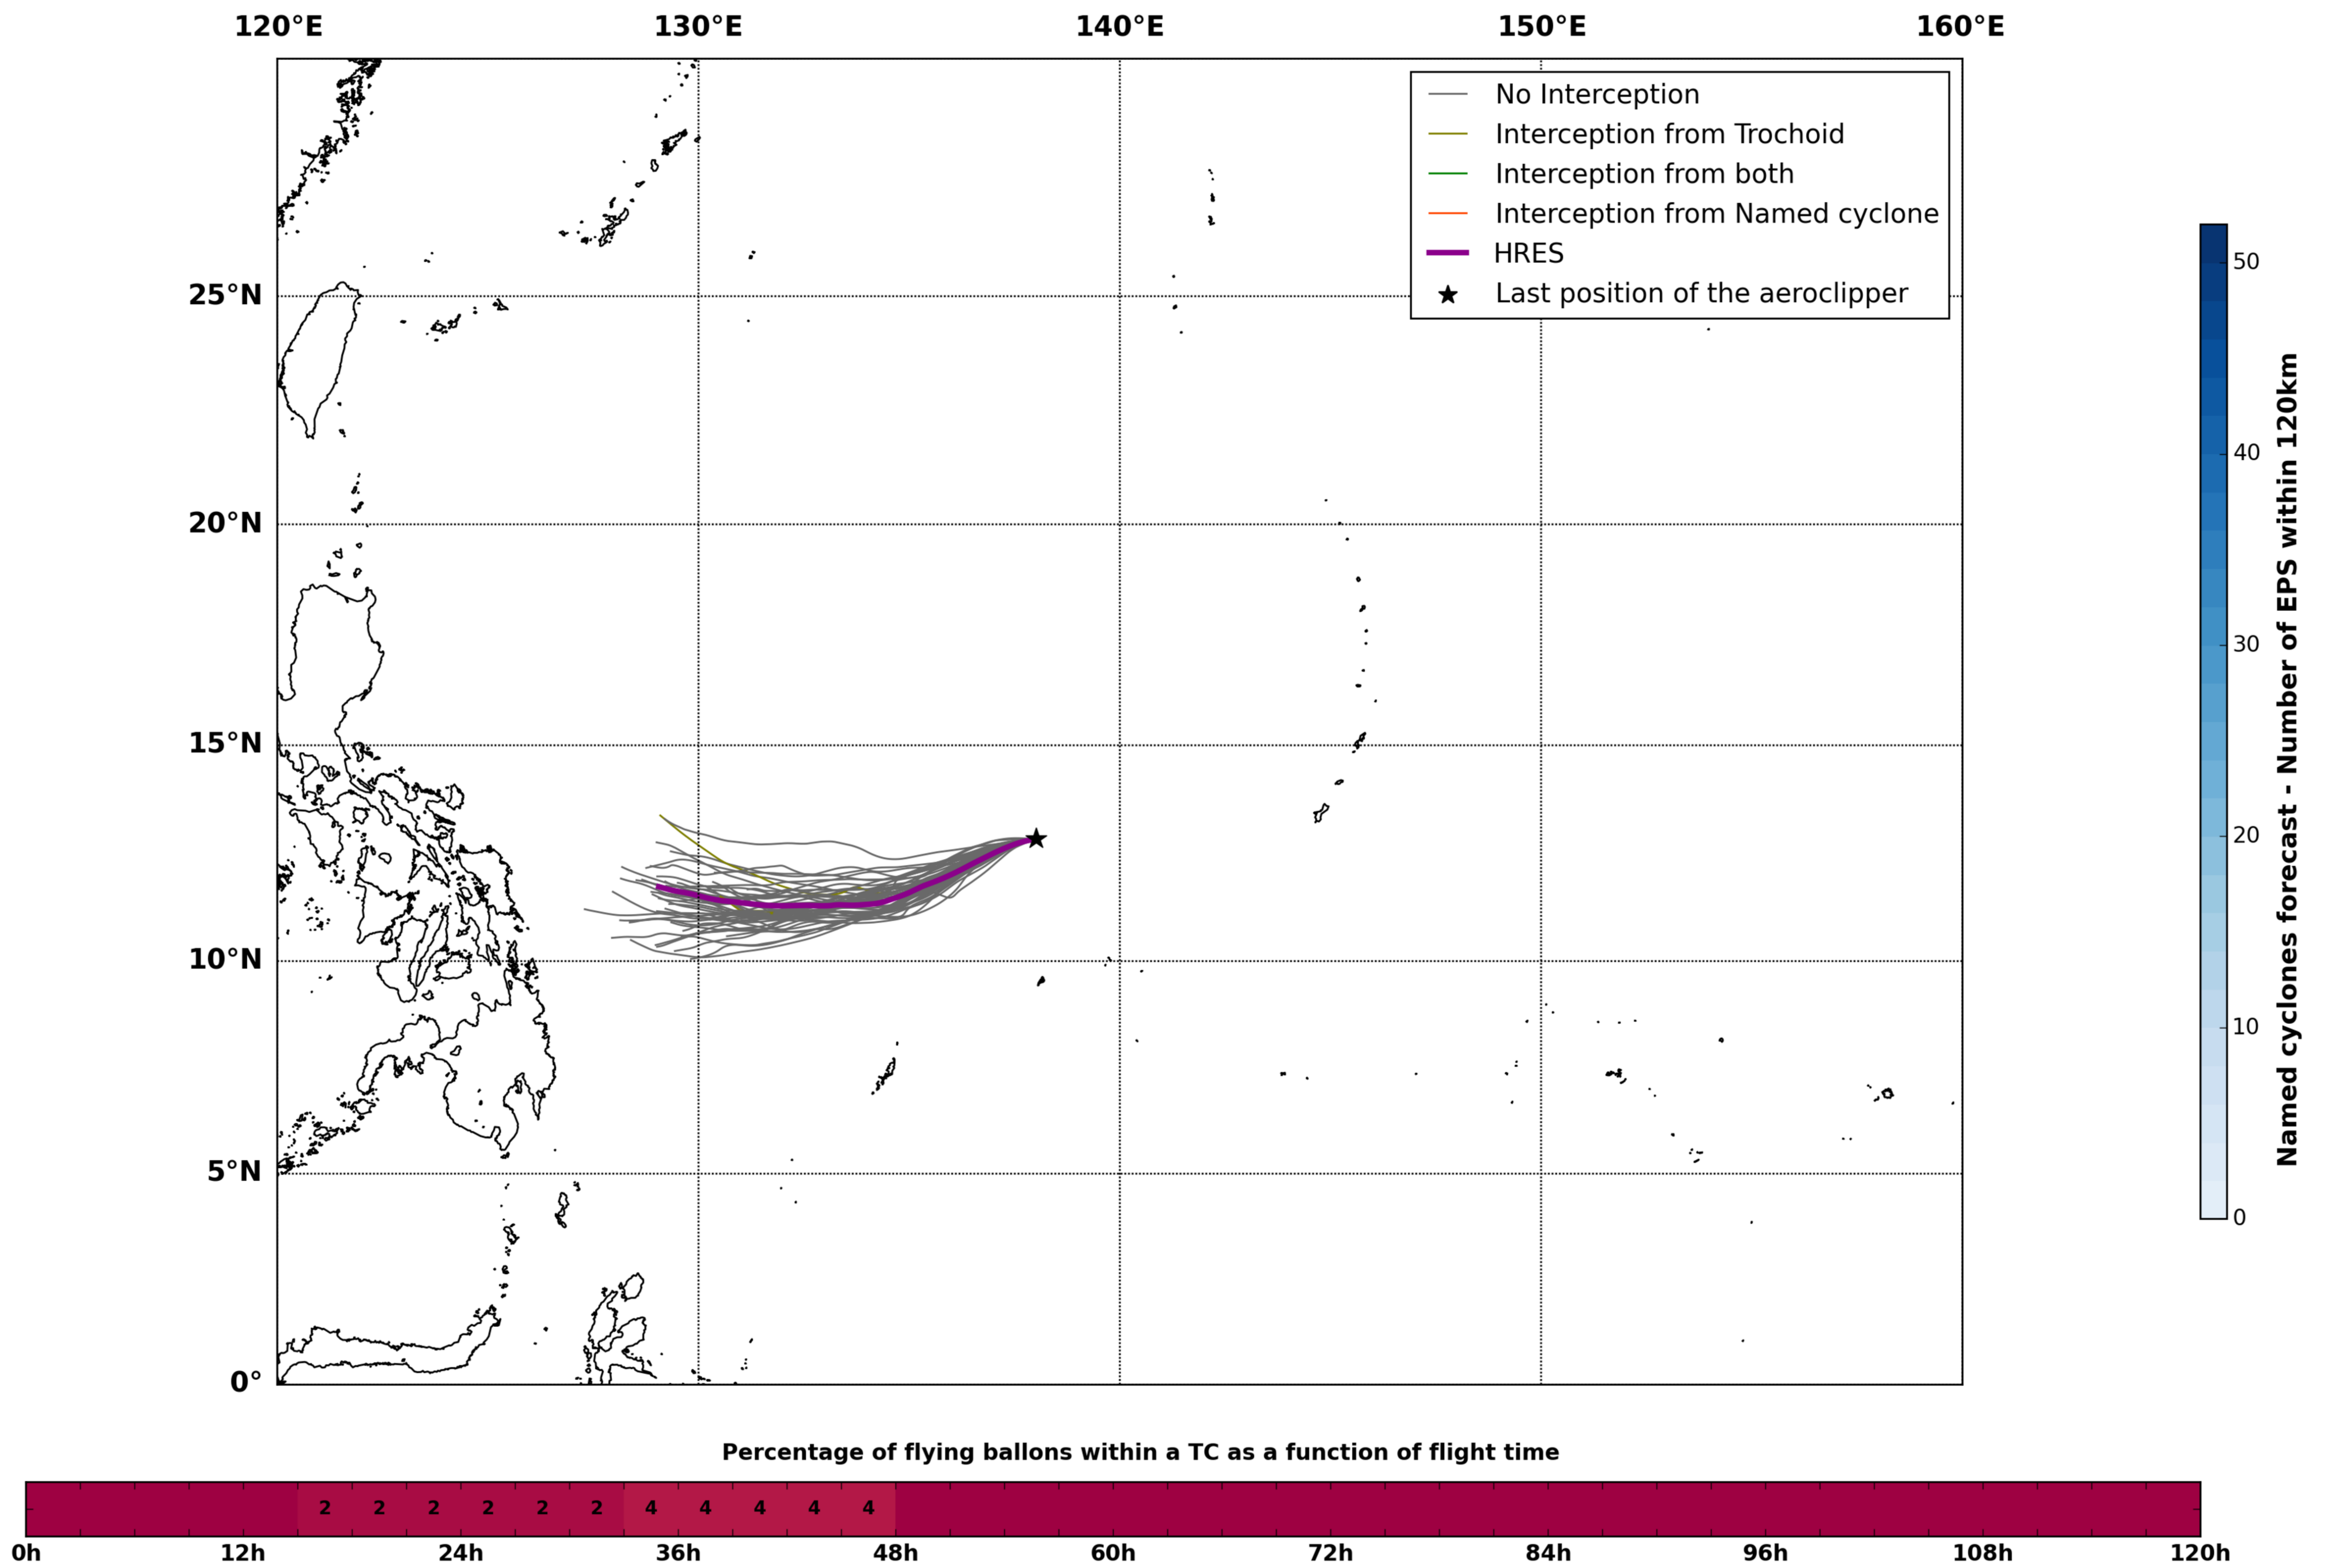

### Aeroclipper CHL-PRL Intercept forecast from aeroclipper's position at 2022/05/18, 10h00 (UTC)

### Aeroclipper CHL-PRL Grounding forecast from aeroclipper's position at 2022/05/18, 10h00 (UTC)