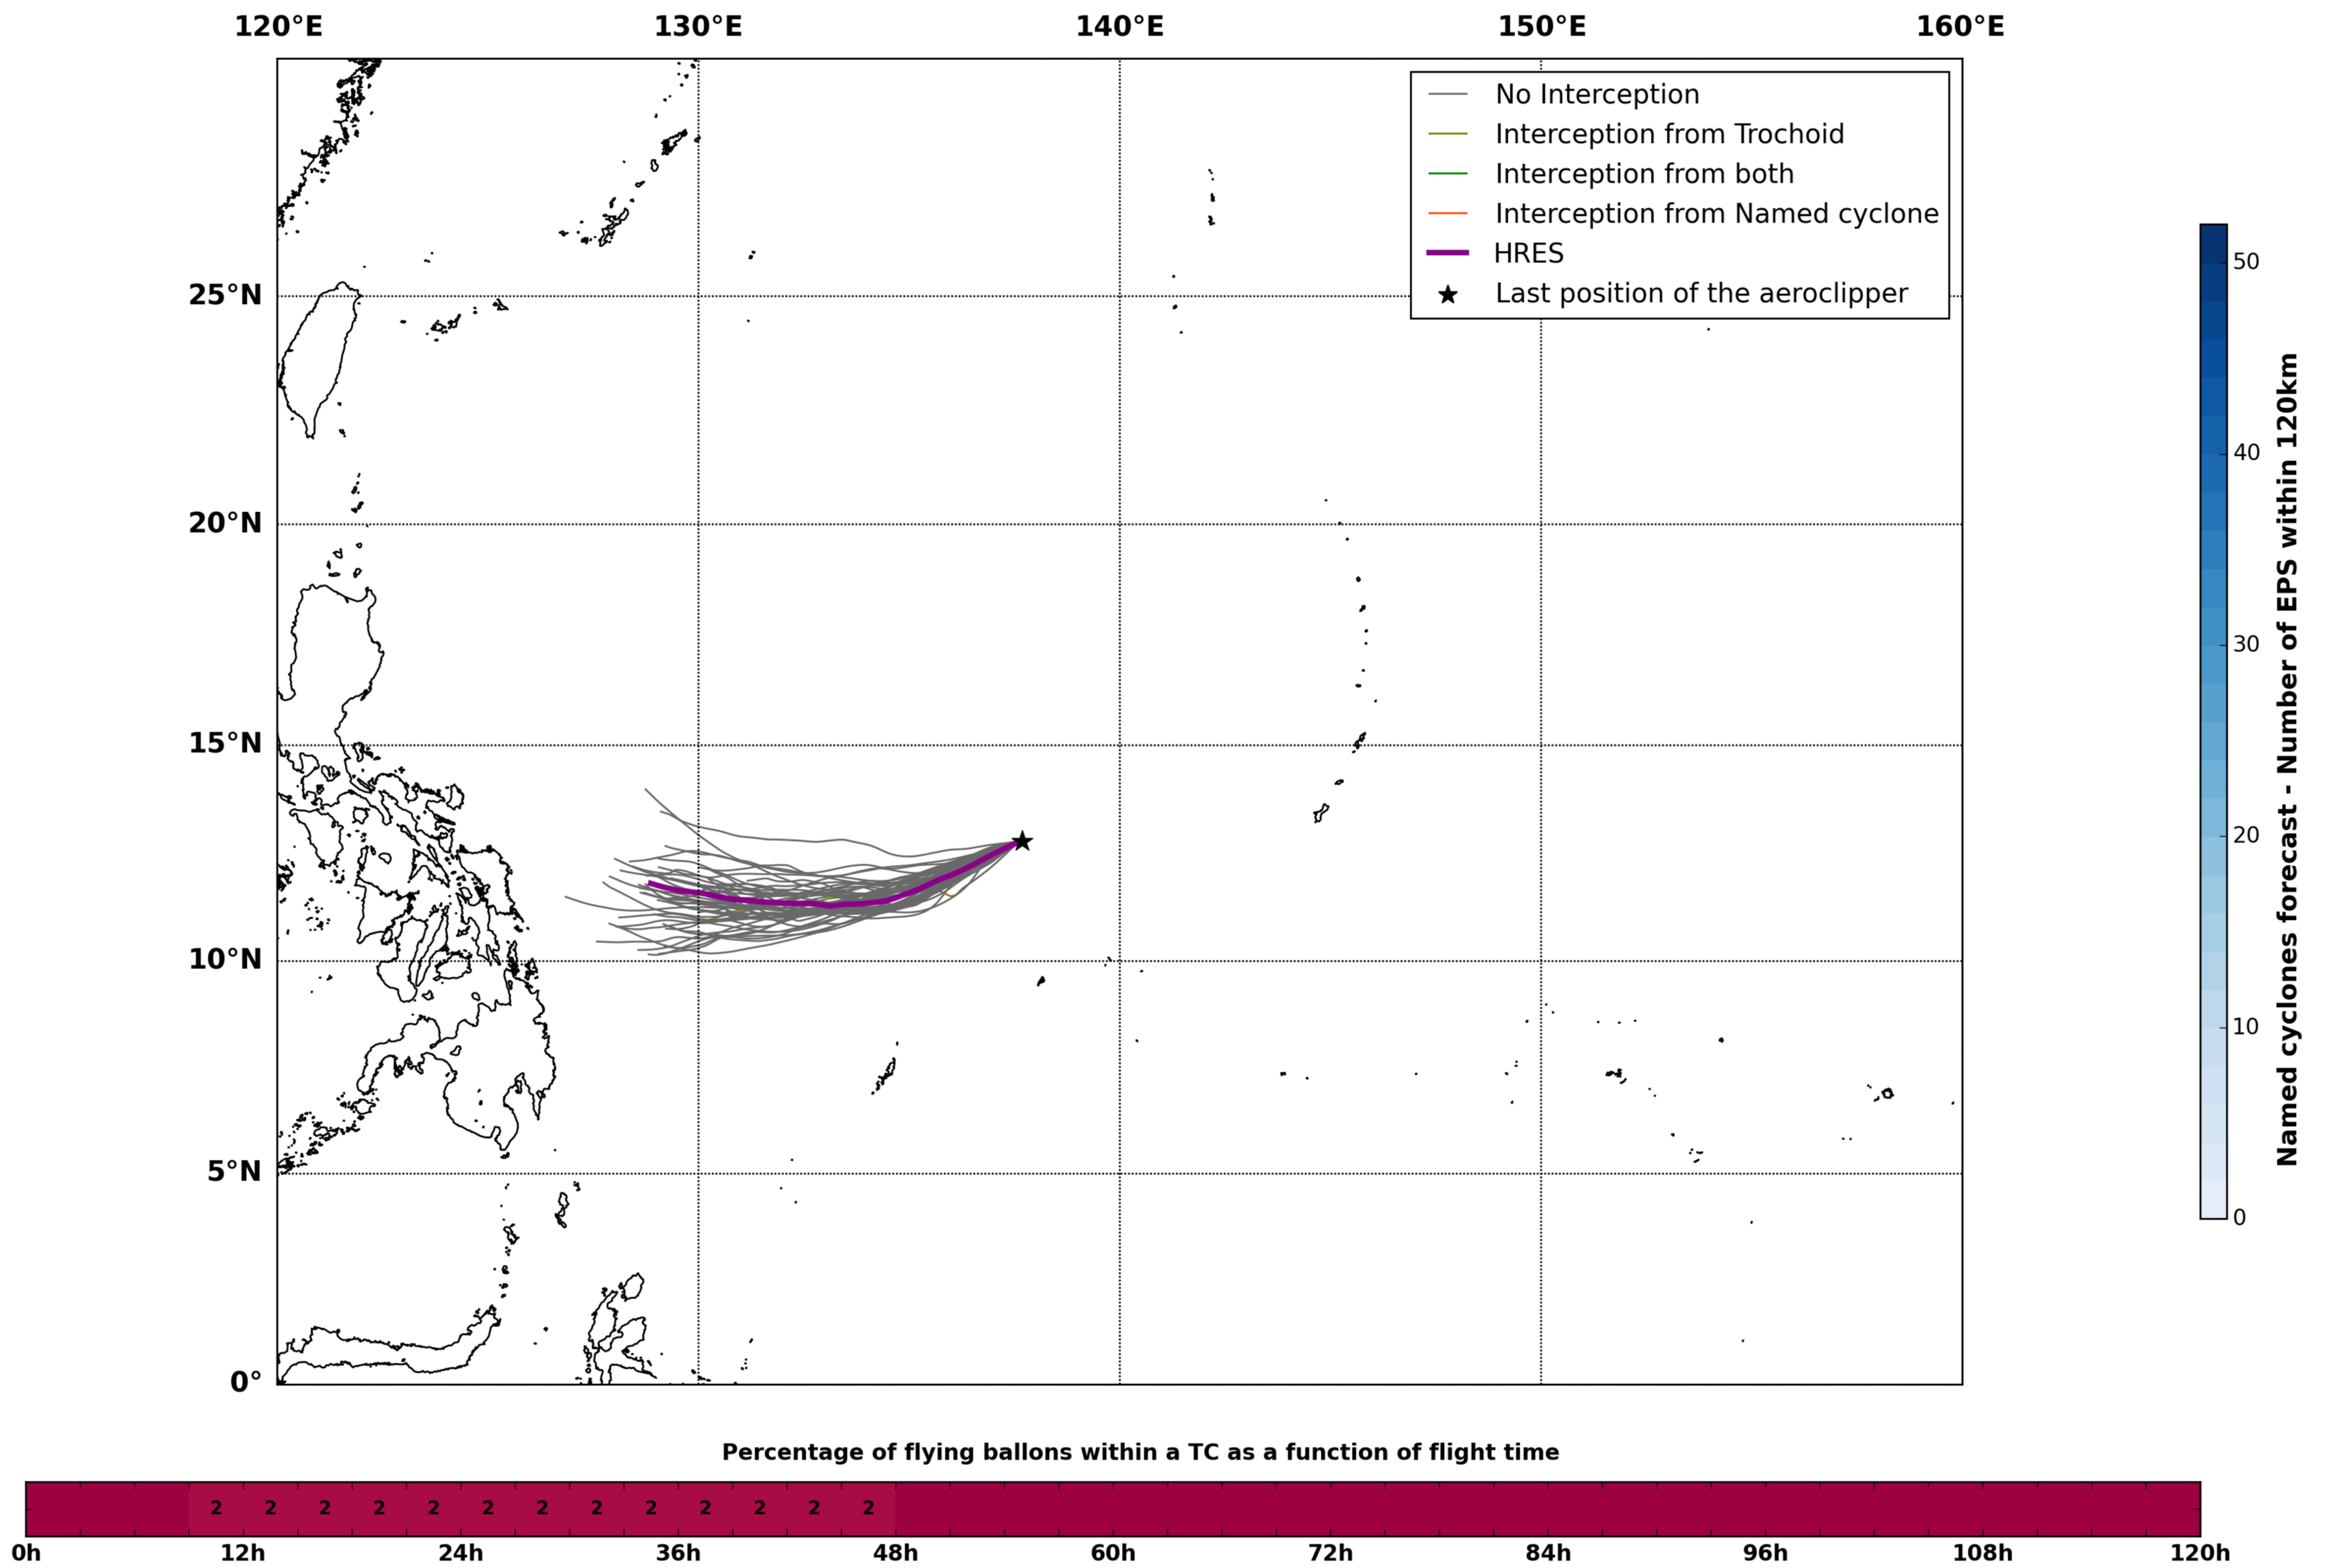

### Aeroclipper CHL-PRL Intercept forecast from aeroclipper's position at 2022/05/18, 13h00 (UTC)

### Aeroclipper CHL-PRL Grounding forecast from aeroclipper's position at 2022/05/18, 13h00 (UTC)