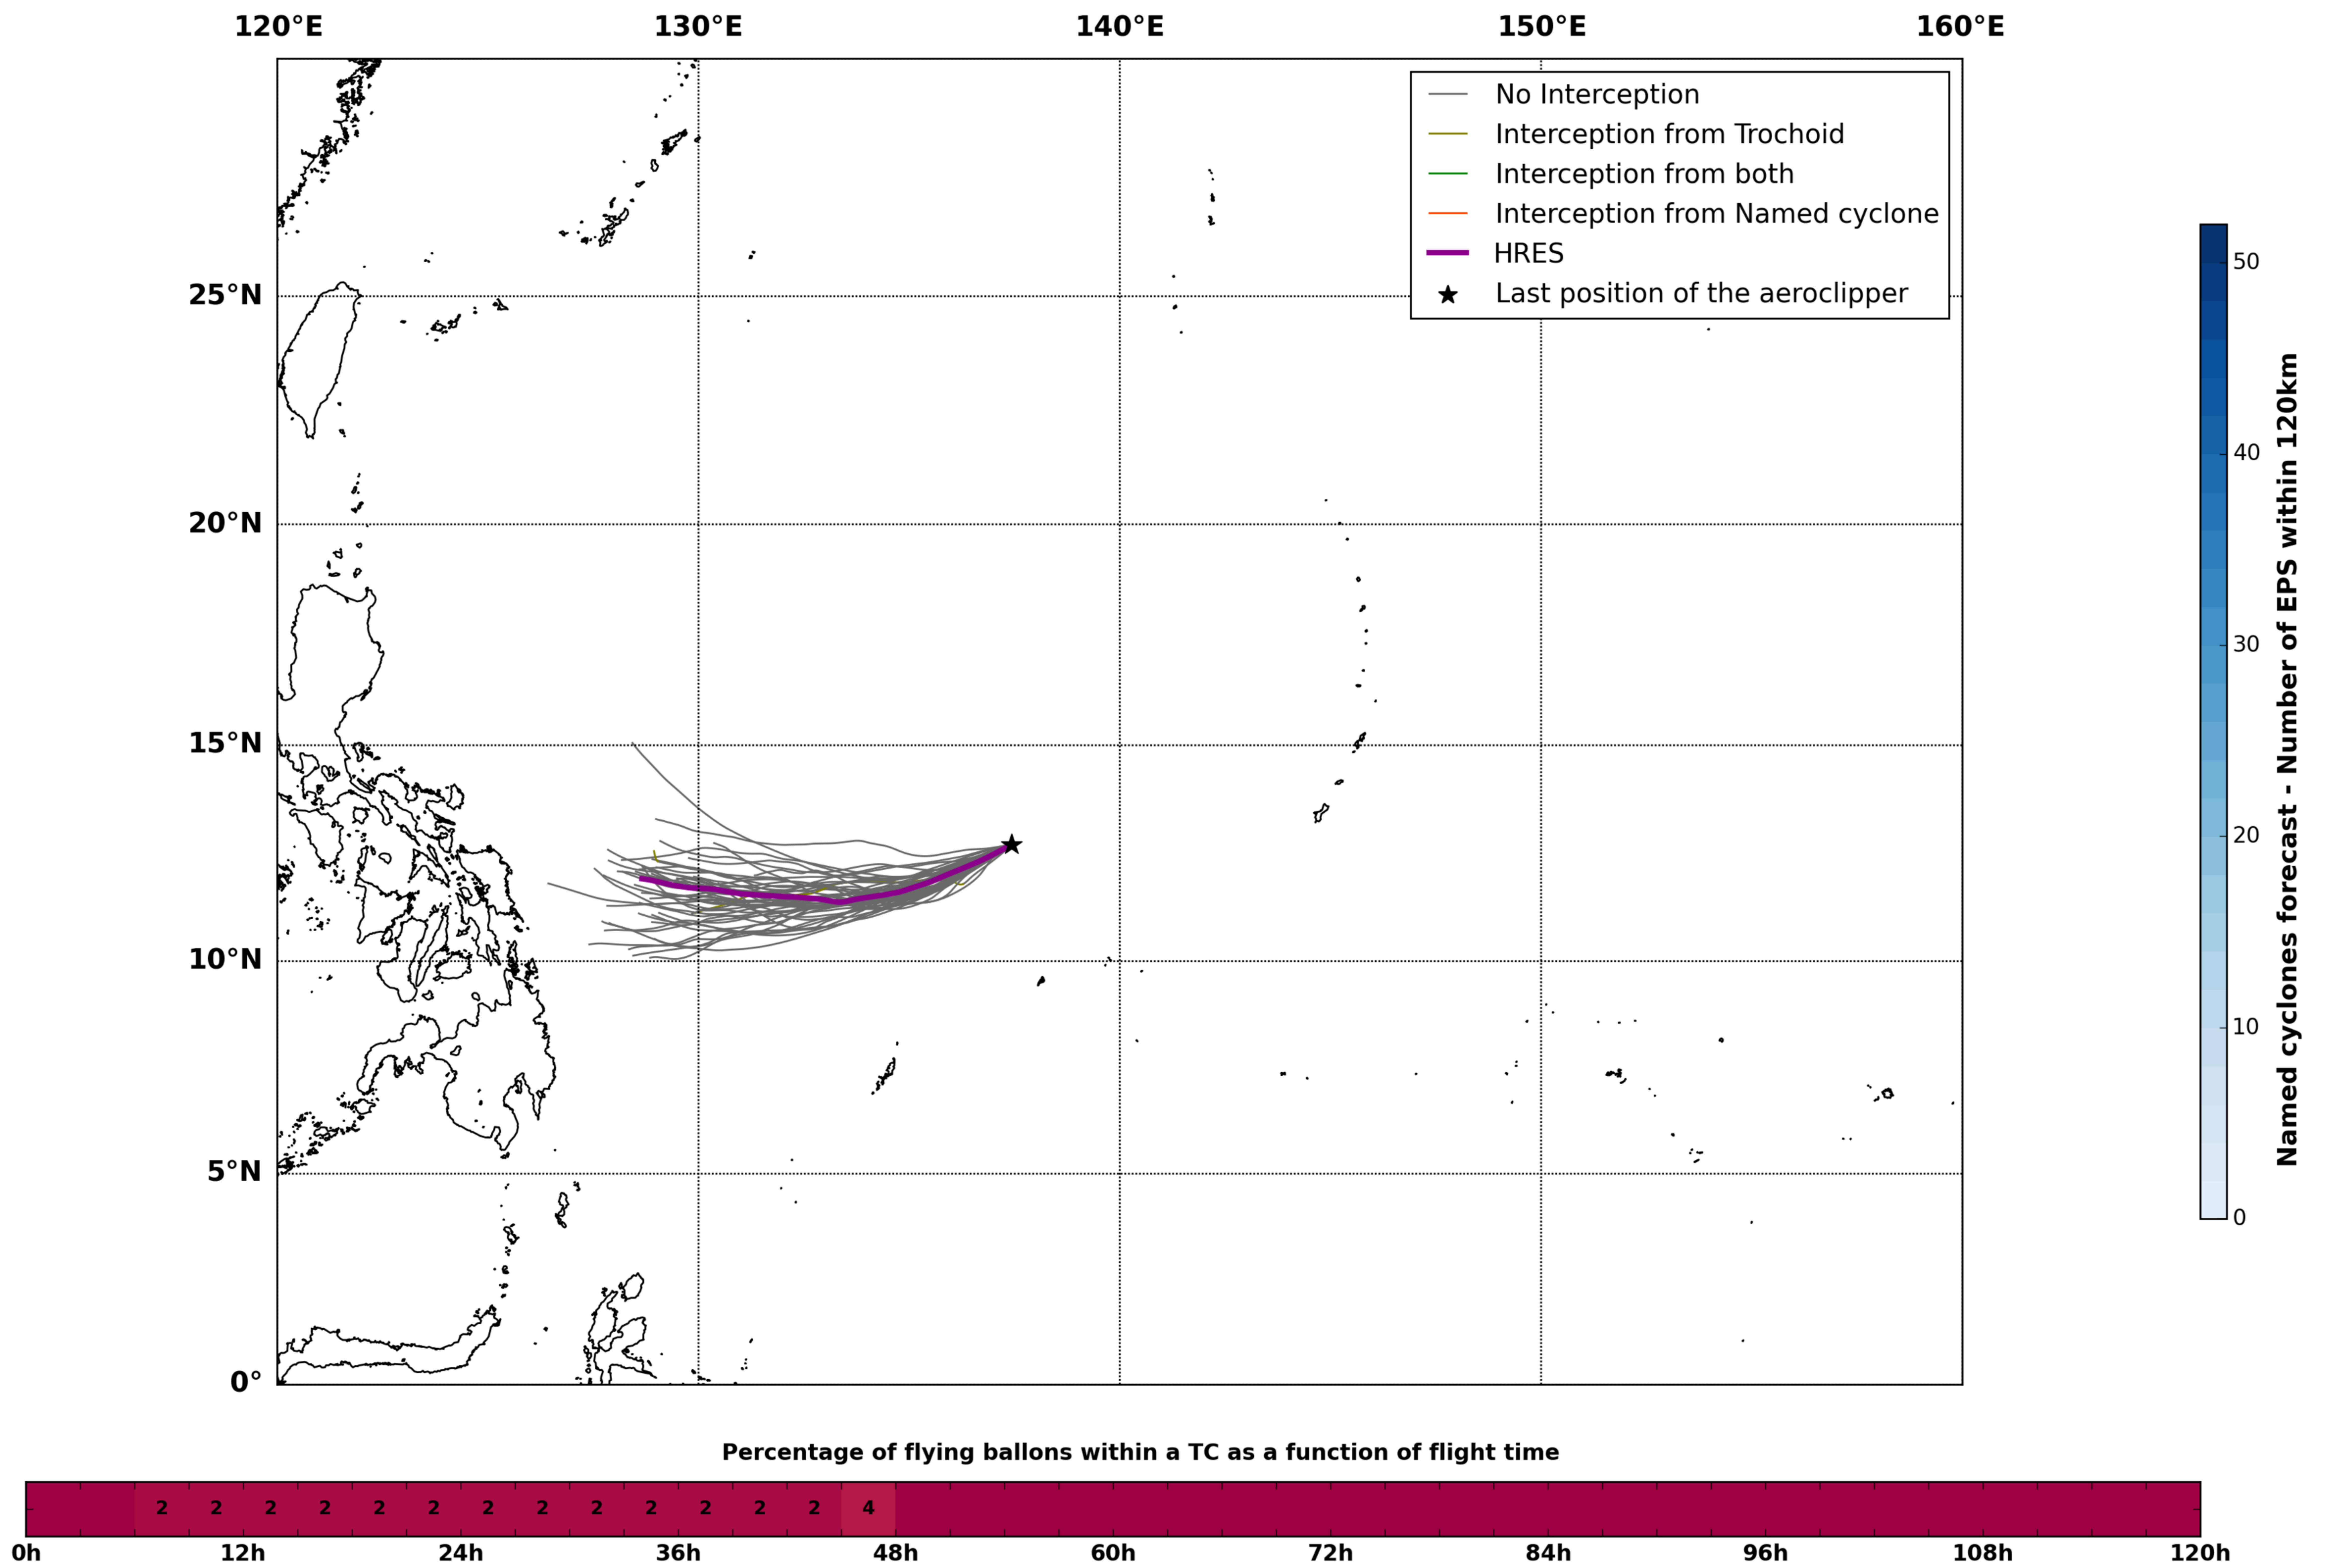

Aeroclipper CHL-PRL Intercept forecast from aeroclipper's position at 2022/05/18, 16h00 (UTC)

Aeroclipper CHL-PRL Grounding forecast from aeroclipper's position at 2022/05/18, 16h00 (UTC)