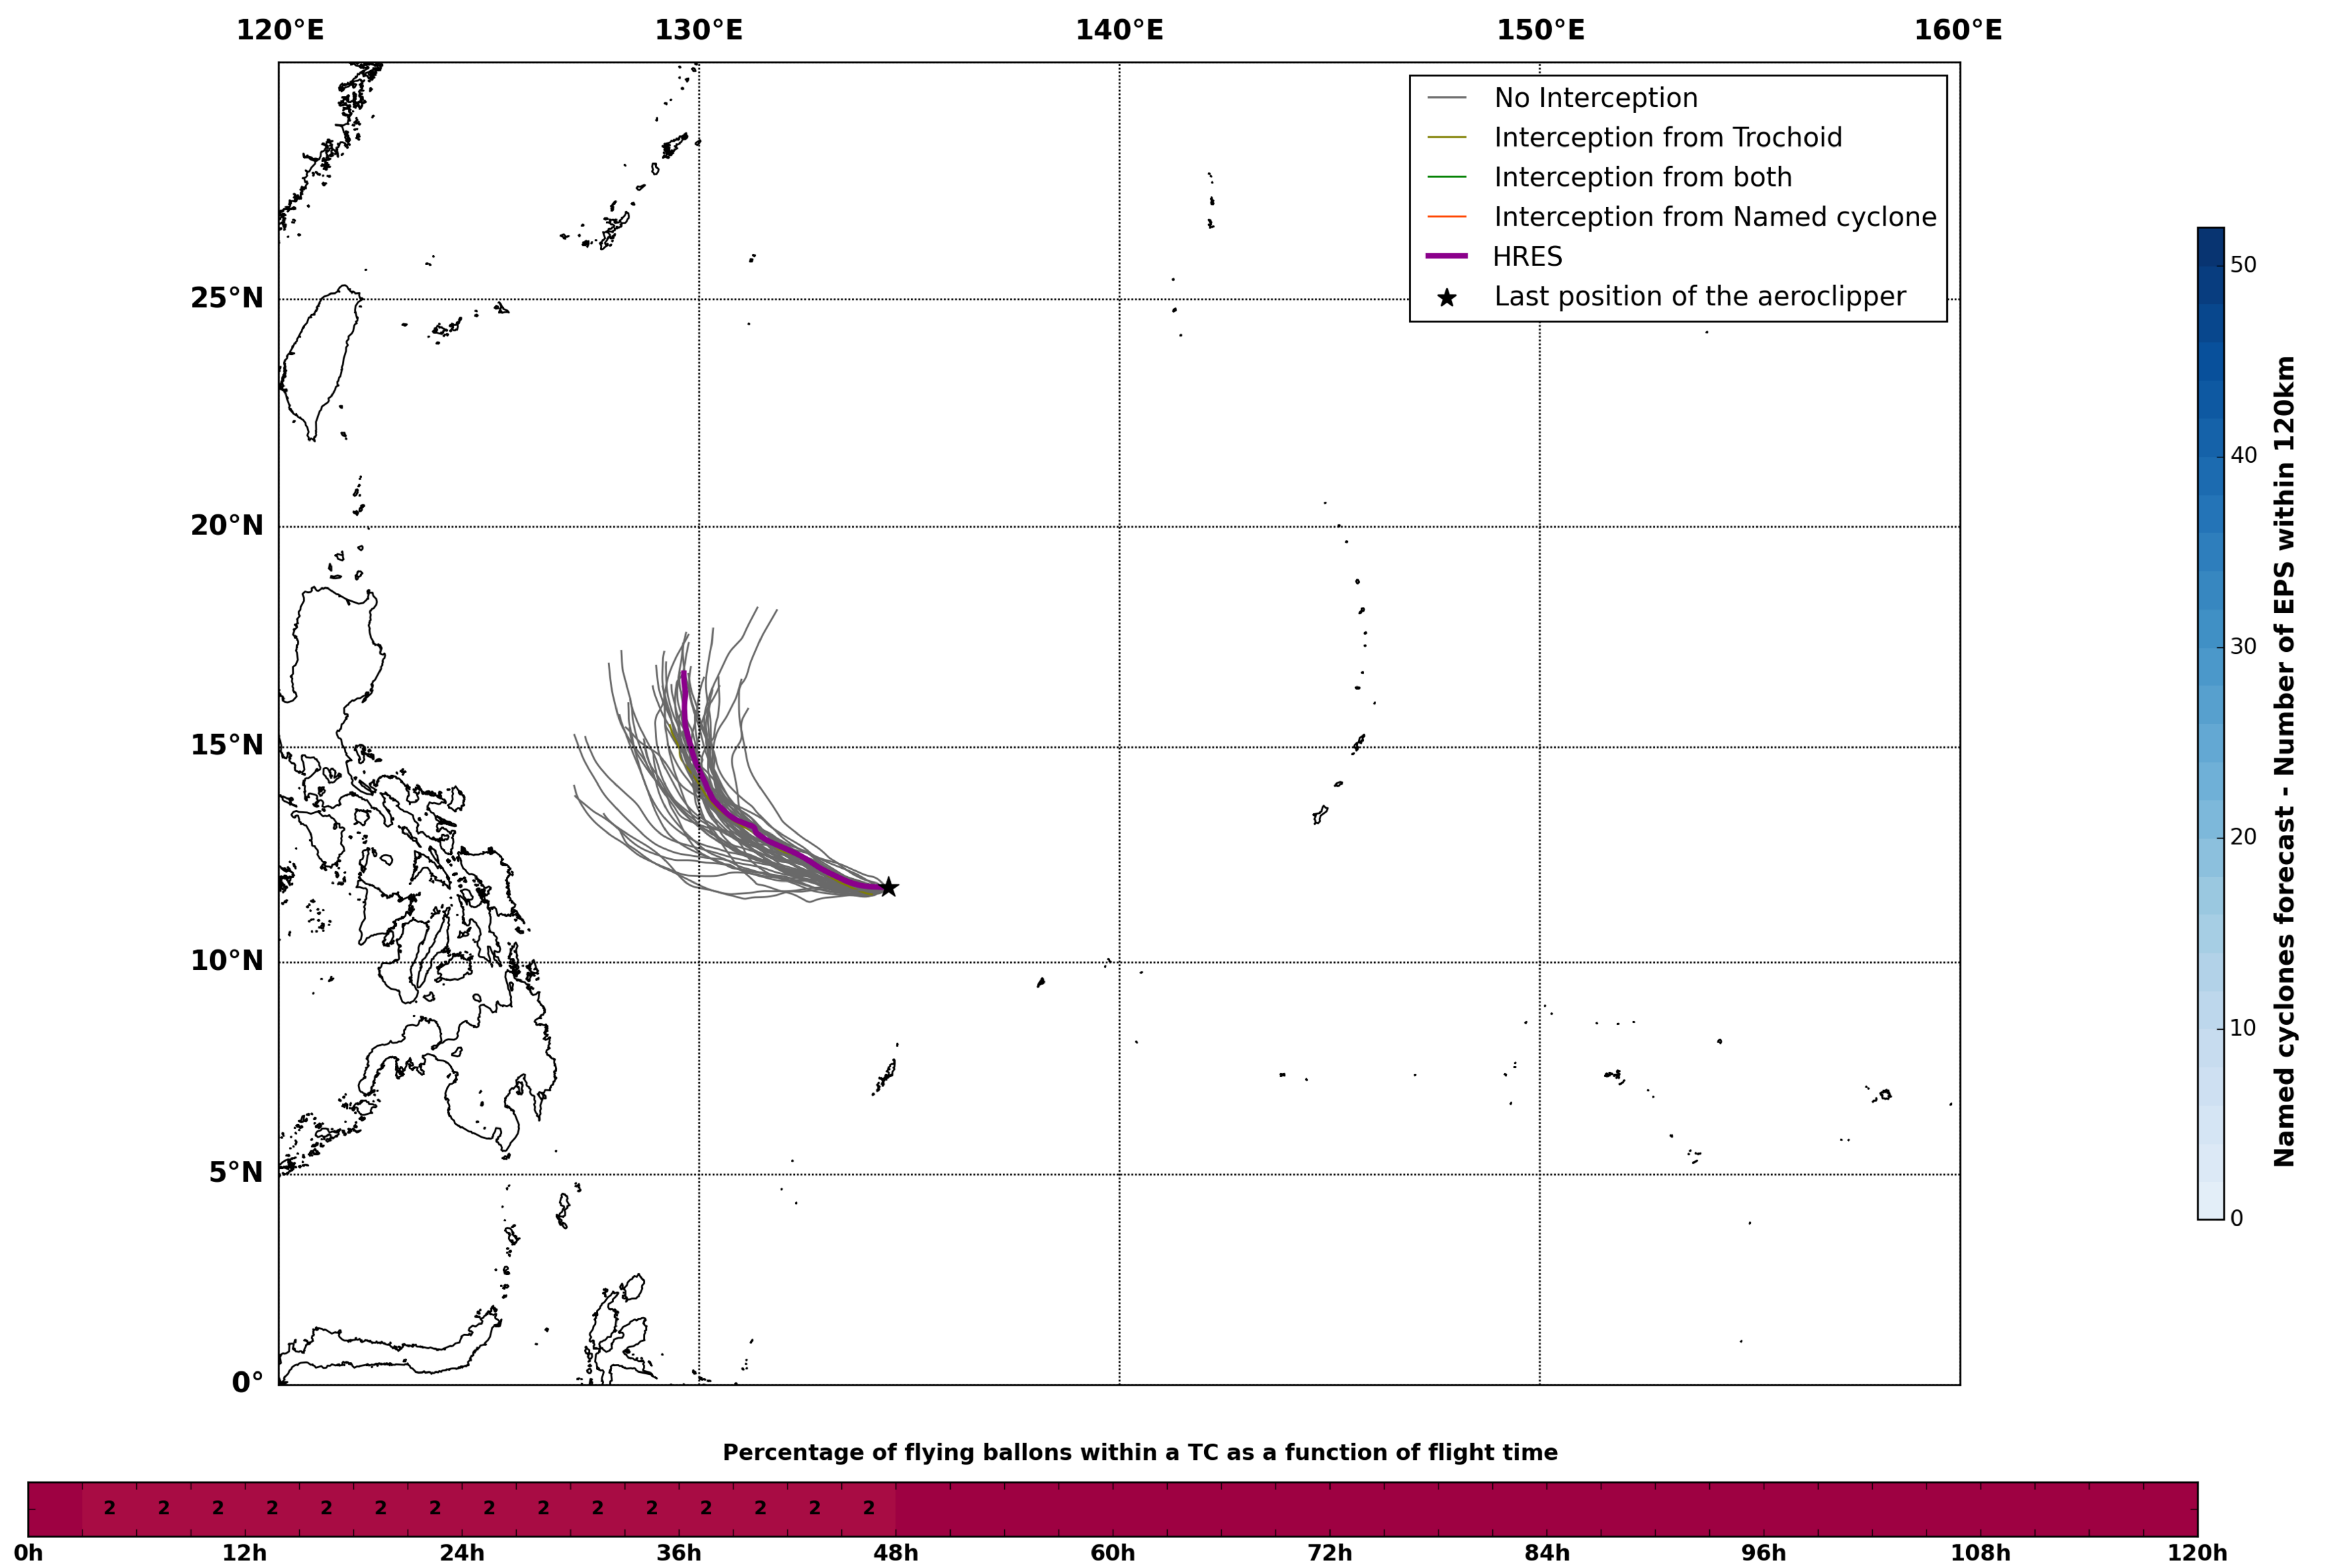

Aeroclipper CHL-PRL Intercept forecast from aeroclipper's position at 2022/05/19, 19h00 (UTC)

Aeroclipper CHL-PRL Grounding forecast from aeroclipper's position at 2022/05/19, 19h00 (UTC)