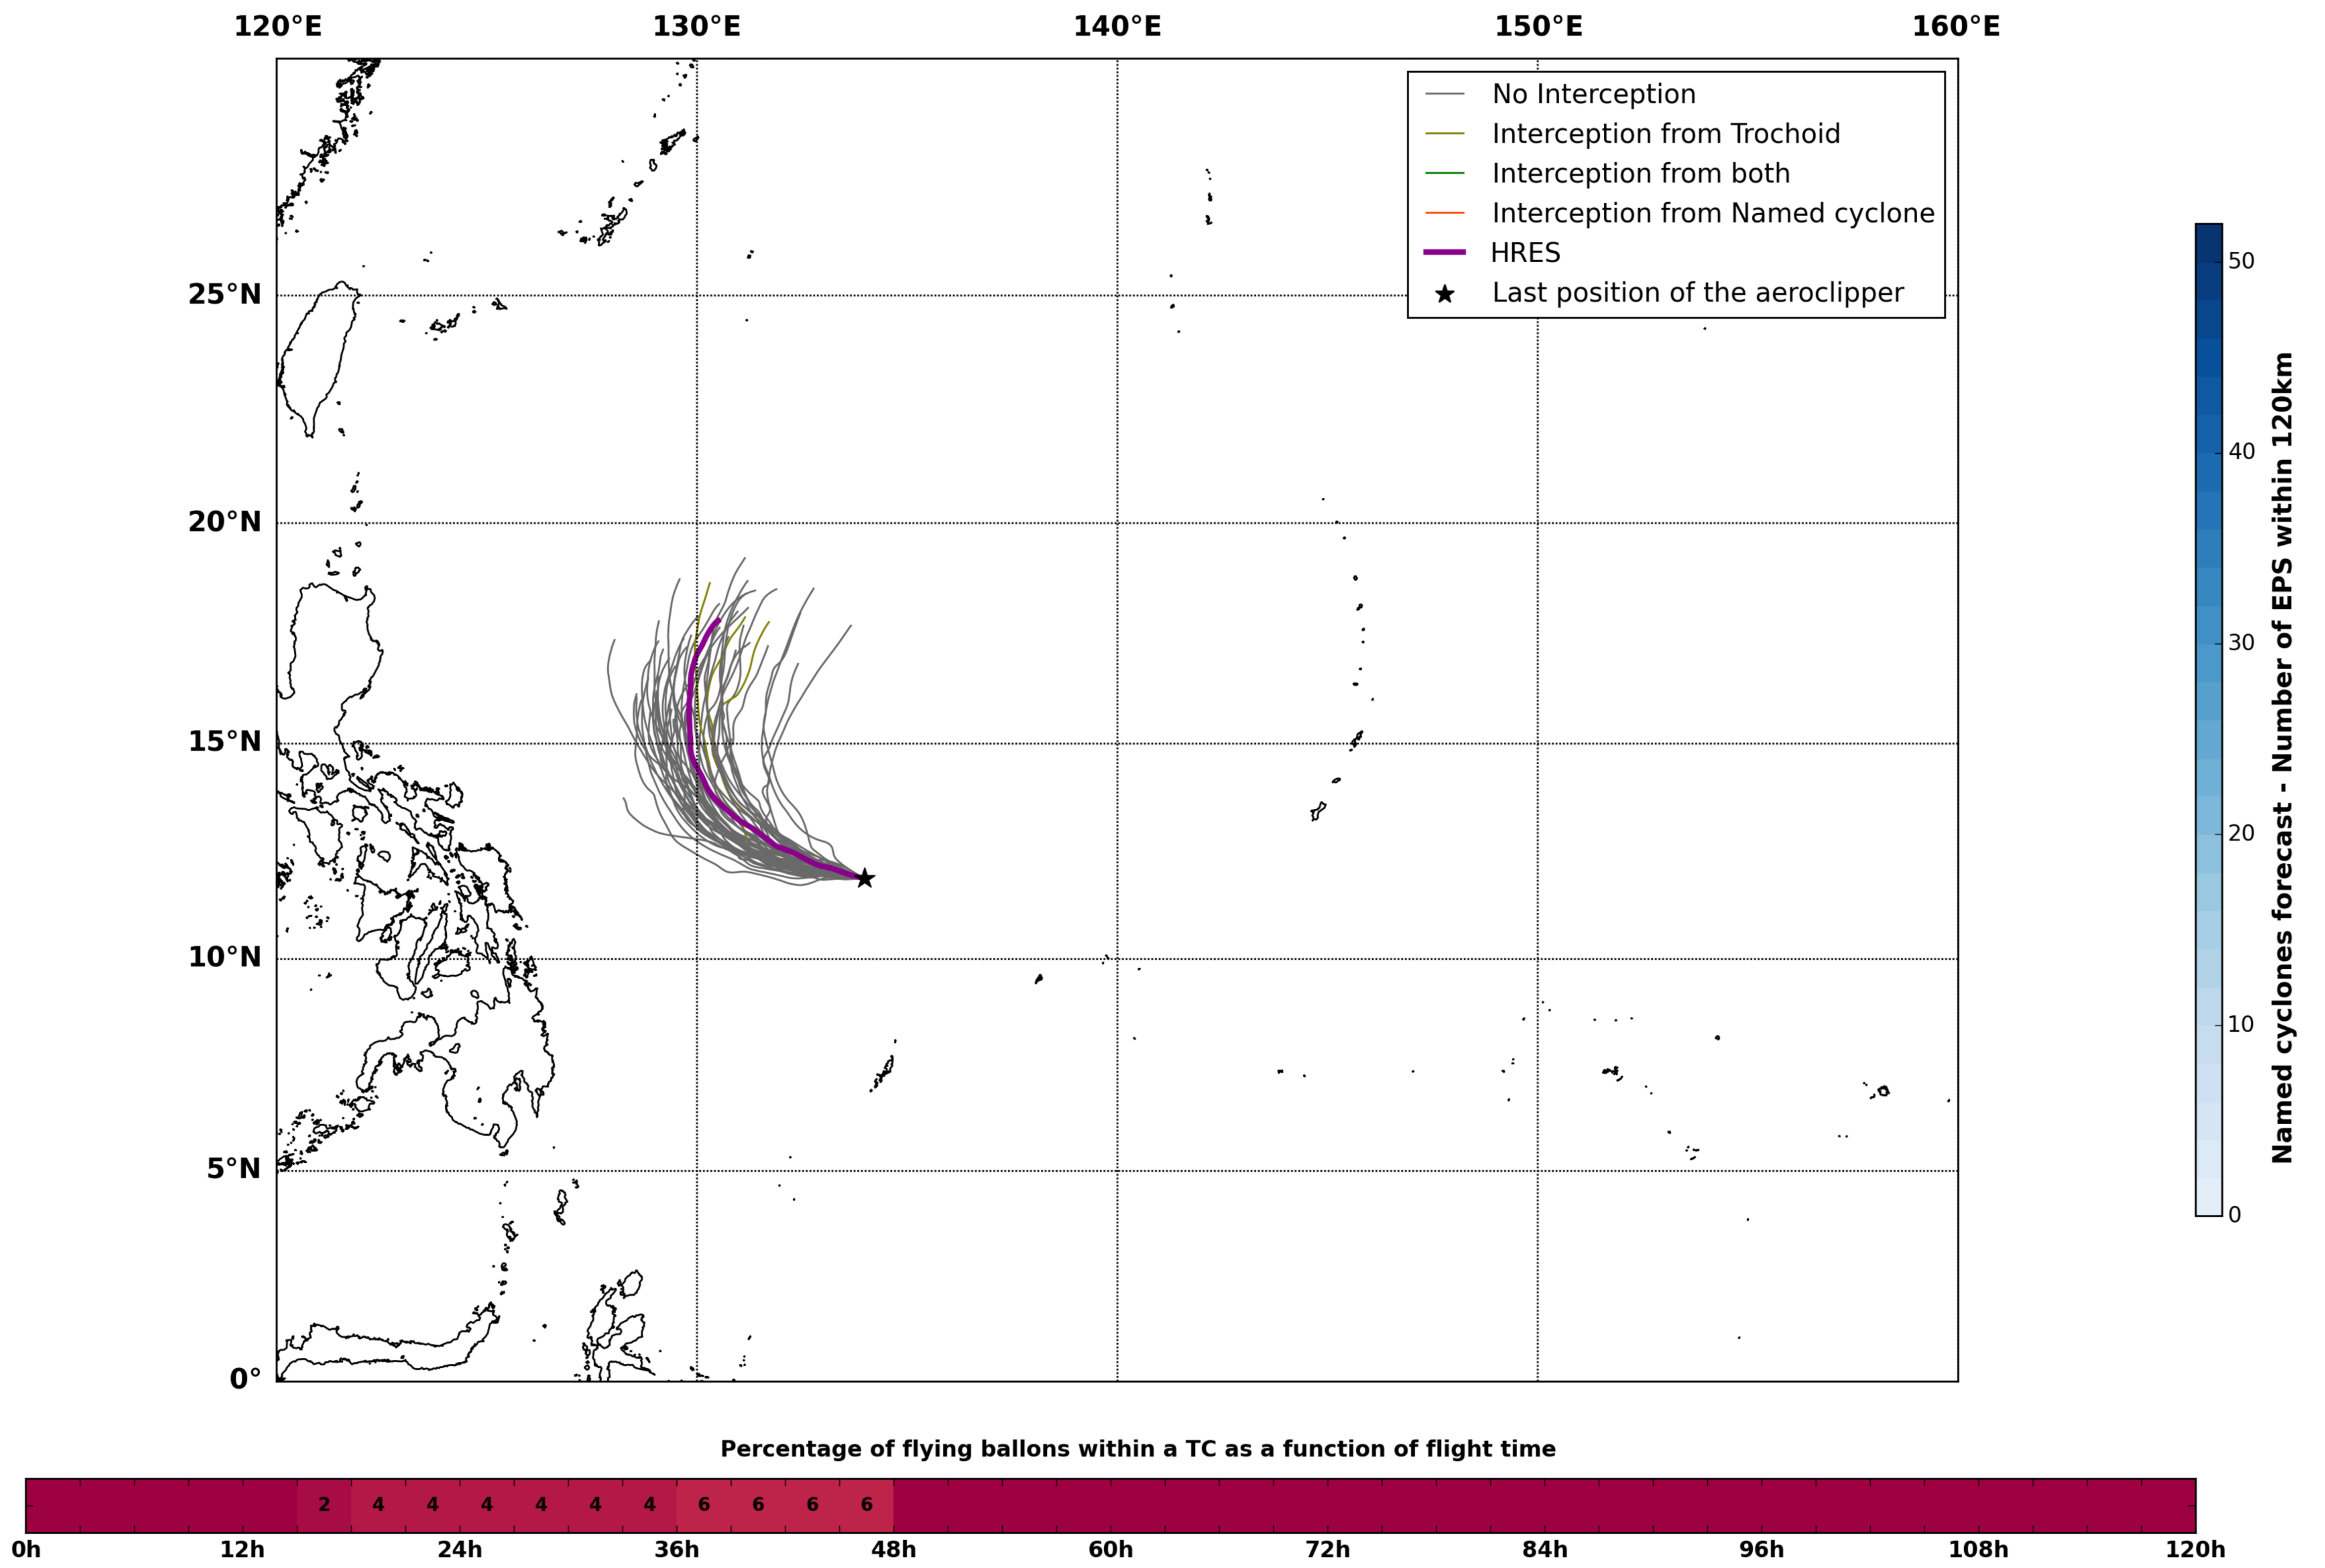

Aeroclipper CHL-PRL Intercept forecast from aeroclipper's position at 2022/05/20, 01h00 (UTC)

Aeroclipper CHL-PRL Grounding forecast from aeroclipper's position at 2022/05/20, 01h00 (UTC)