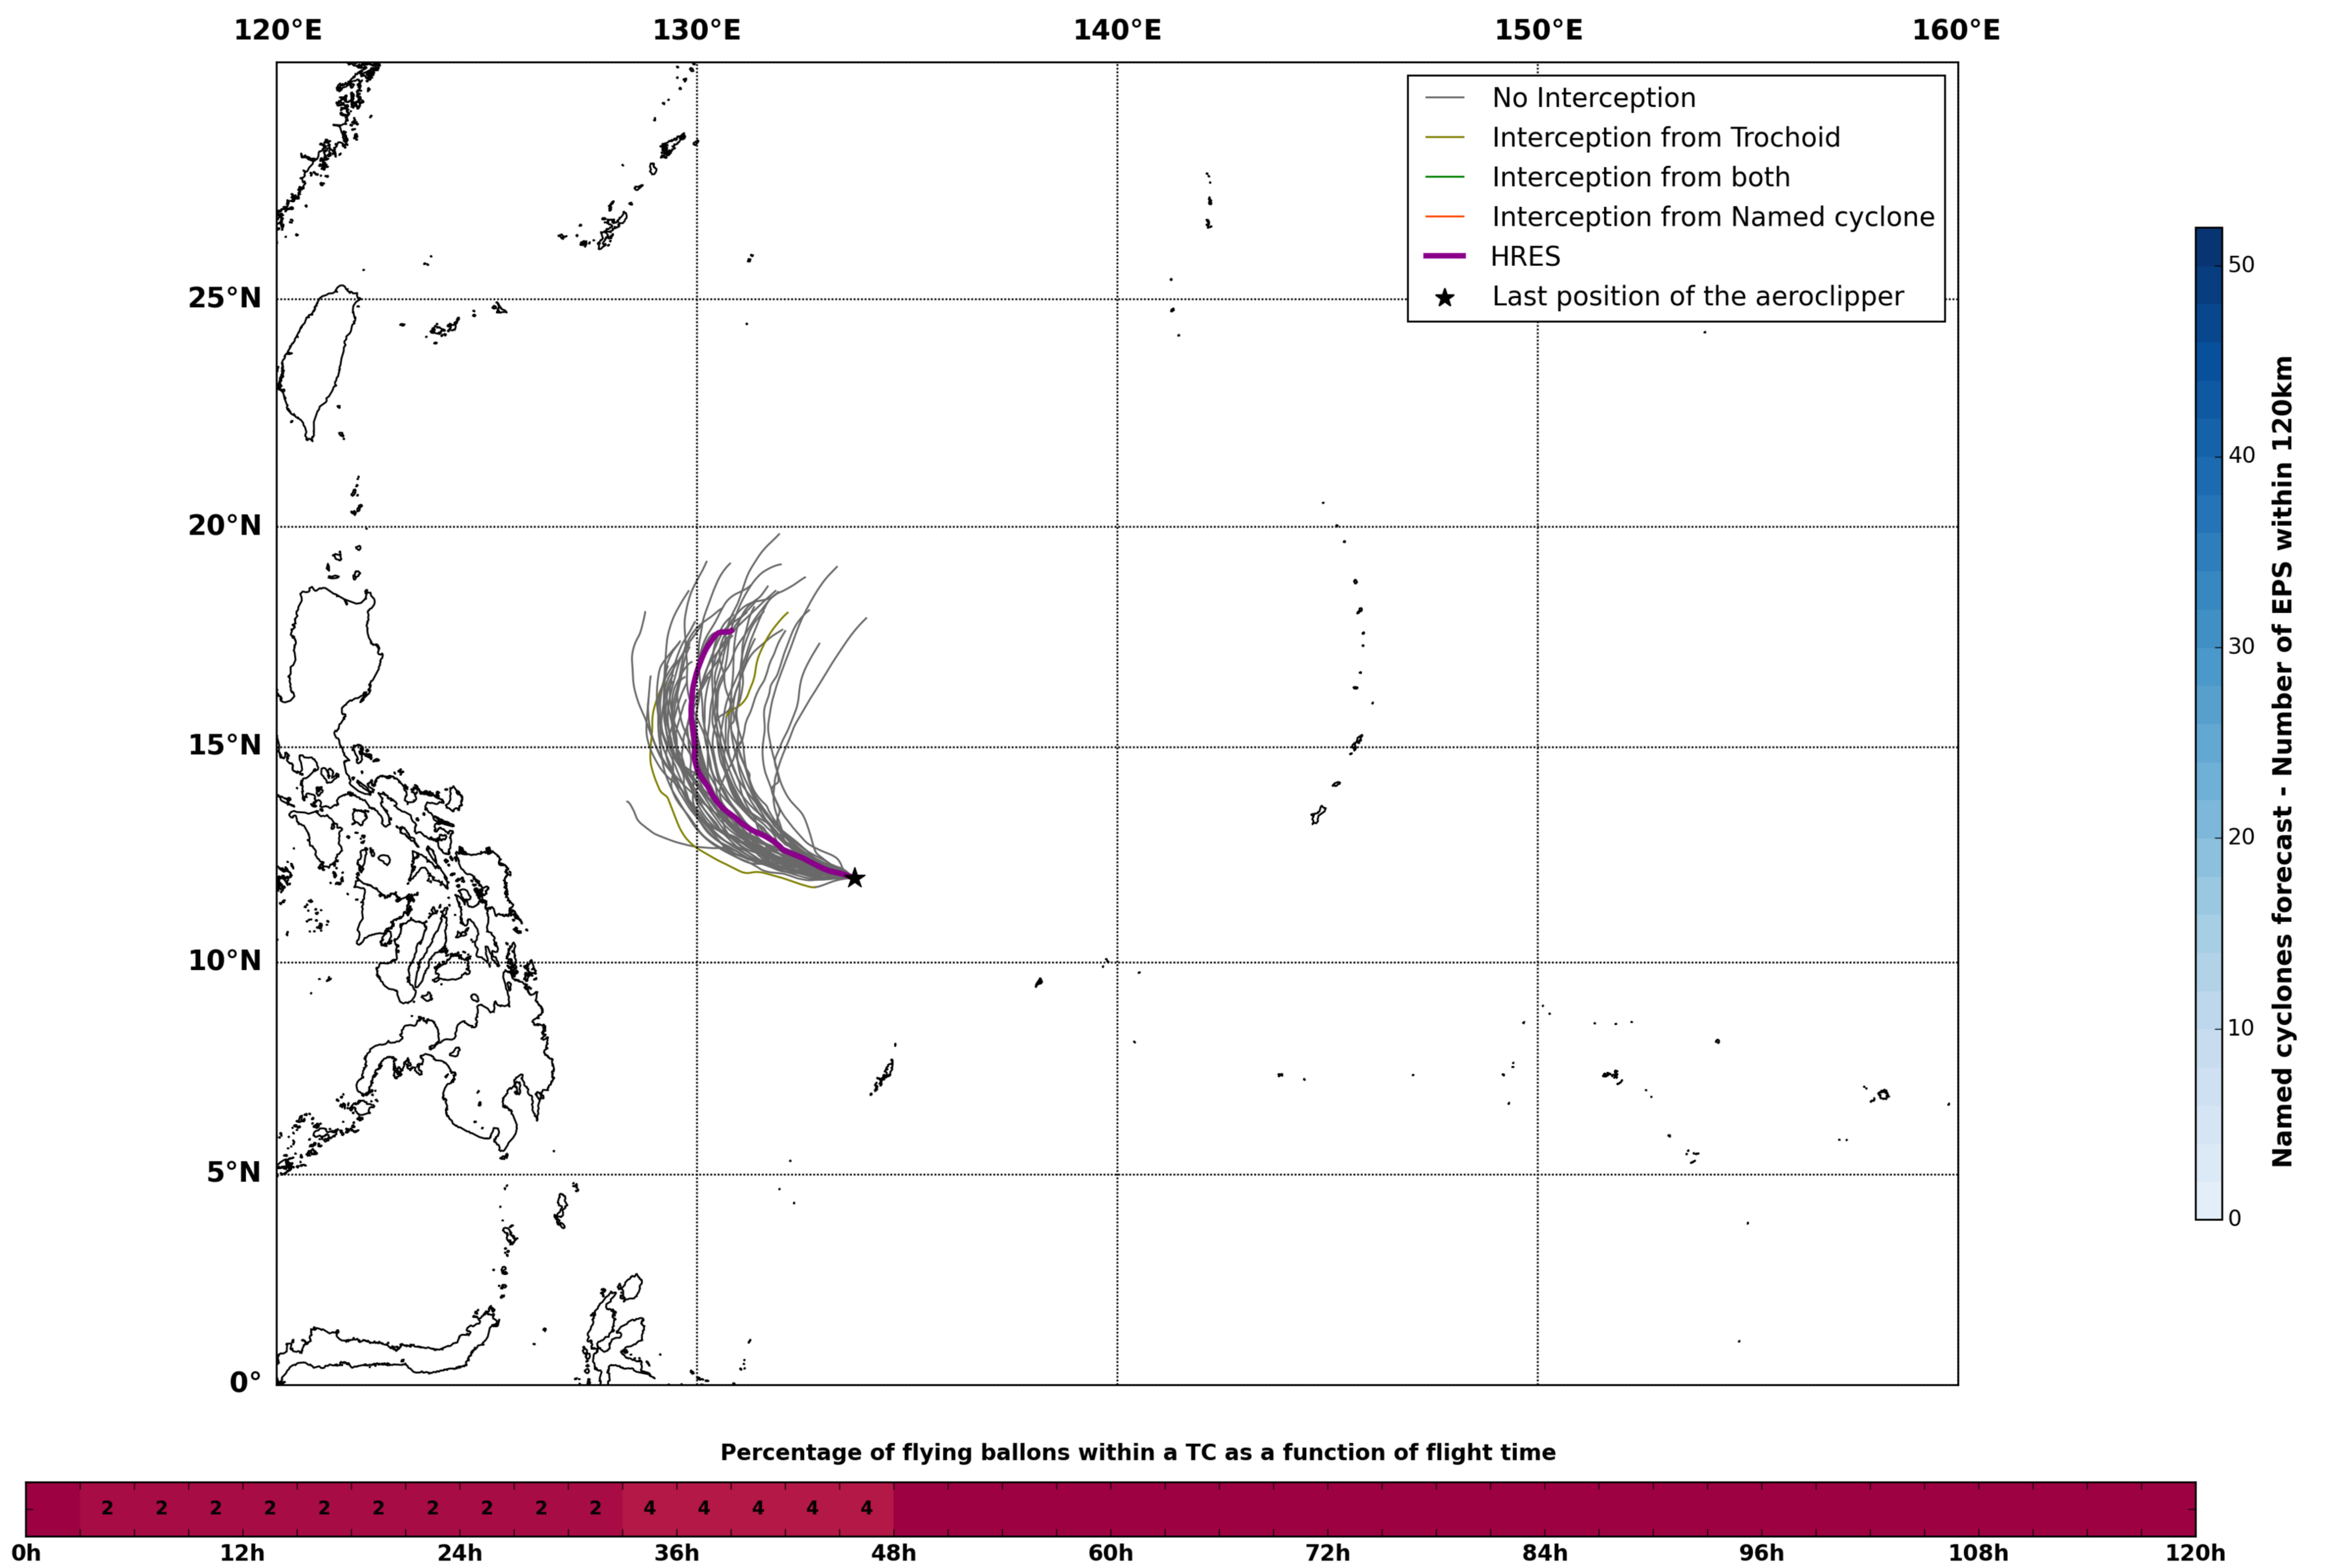

Aeroclipper CHL-PRL Intercept forecast from aeroclipper's position at 2022/05/20, 04h00 (UTC)

Aeroclipper CHL-PRL Grounding forecast from aeroclipper's position at 2022/05/20, 04h00 (UTC)