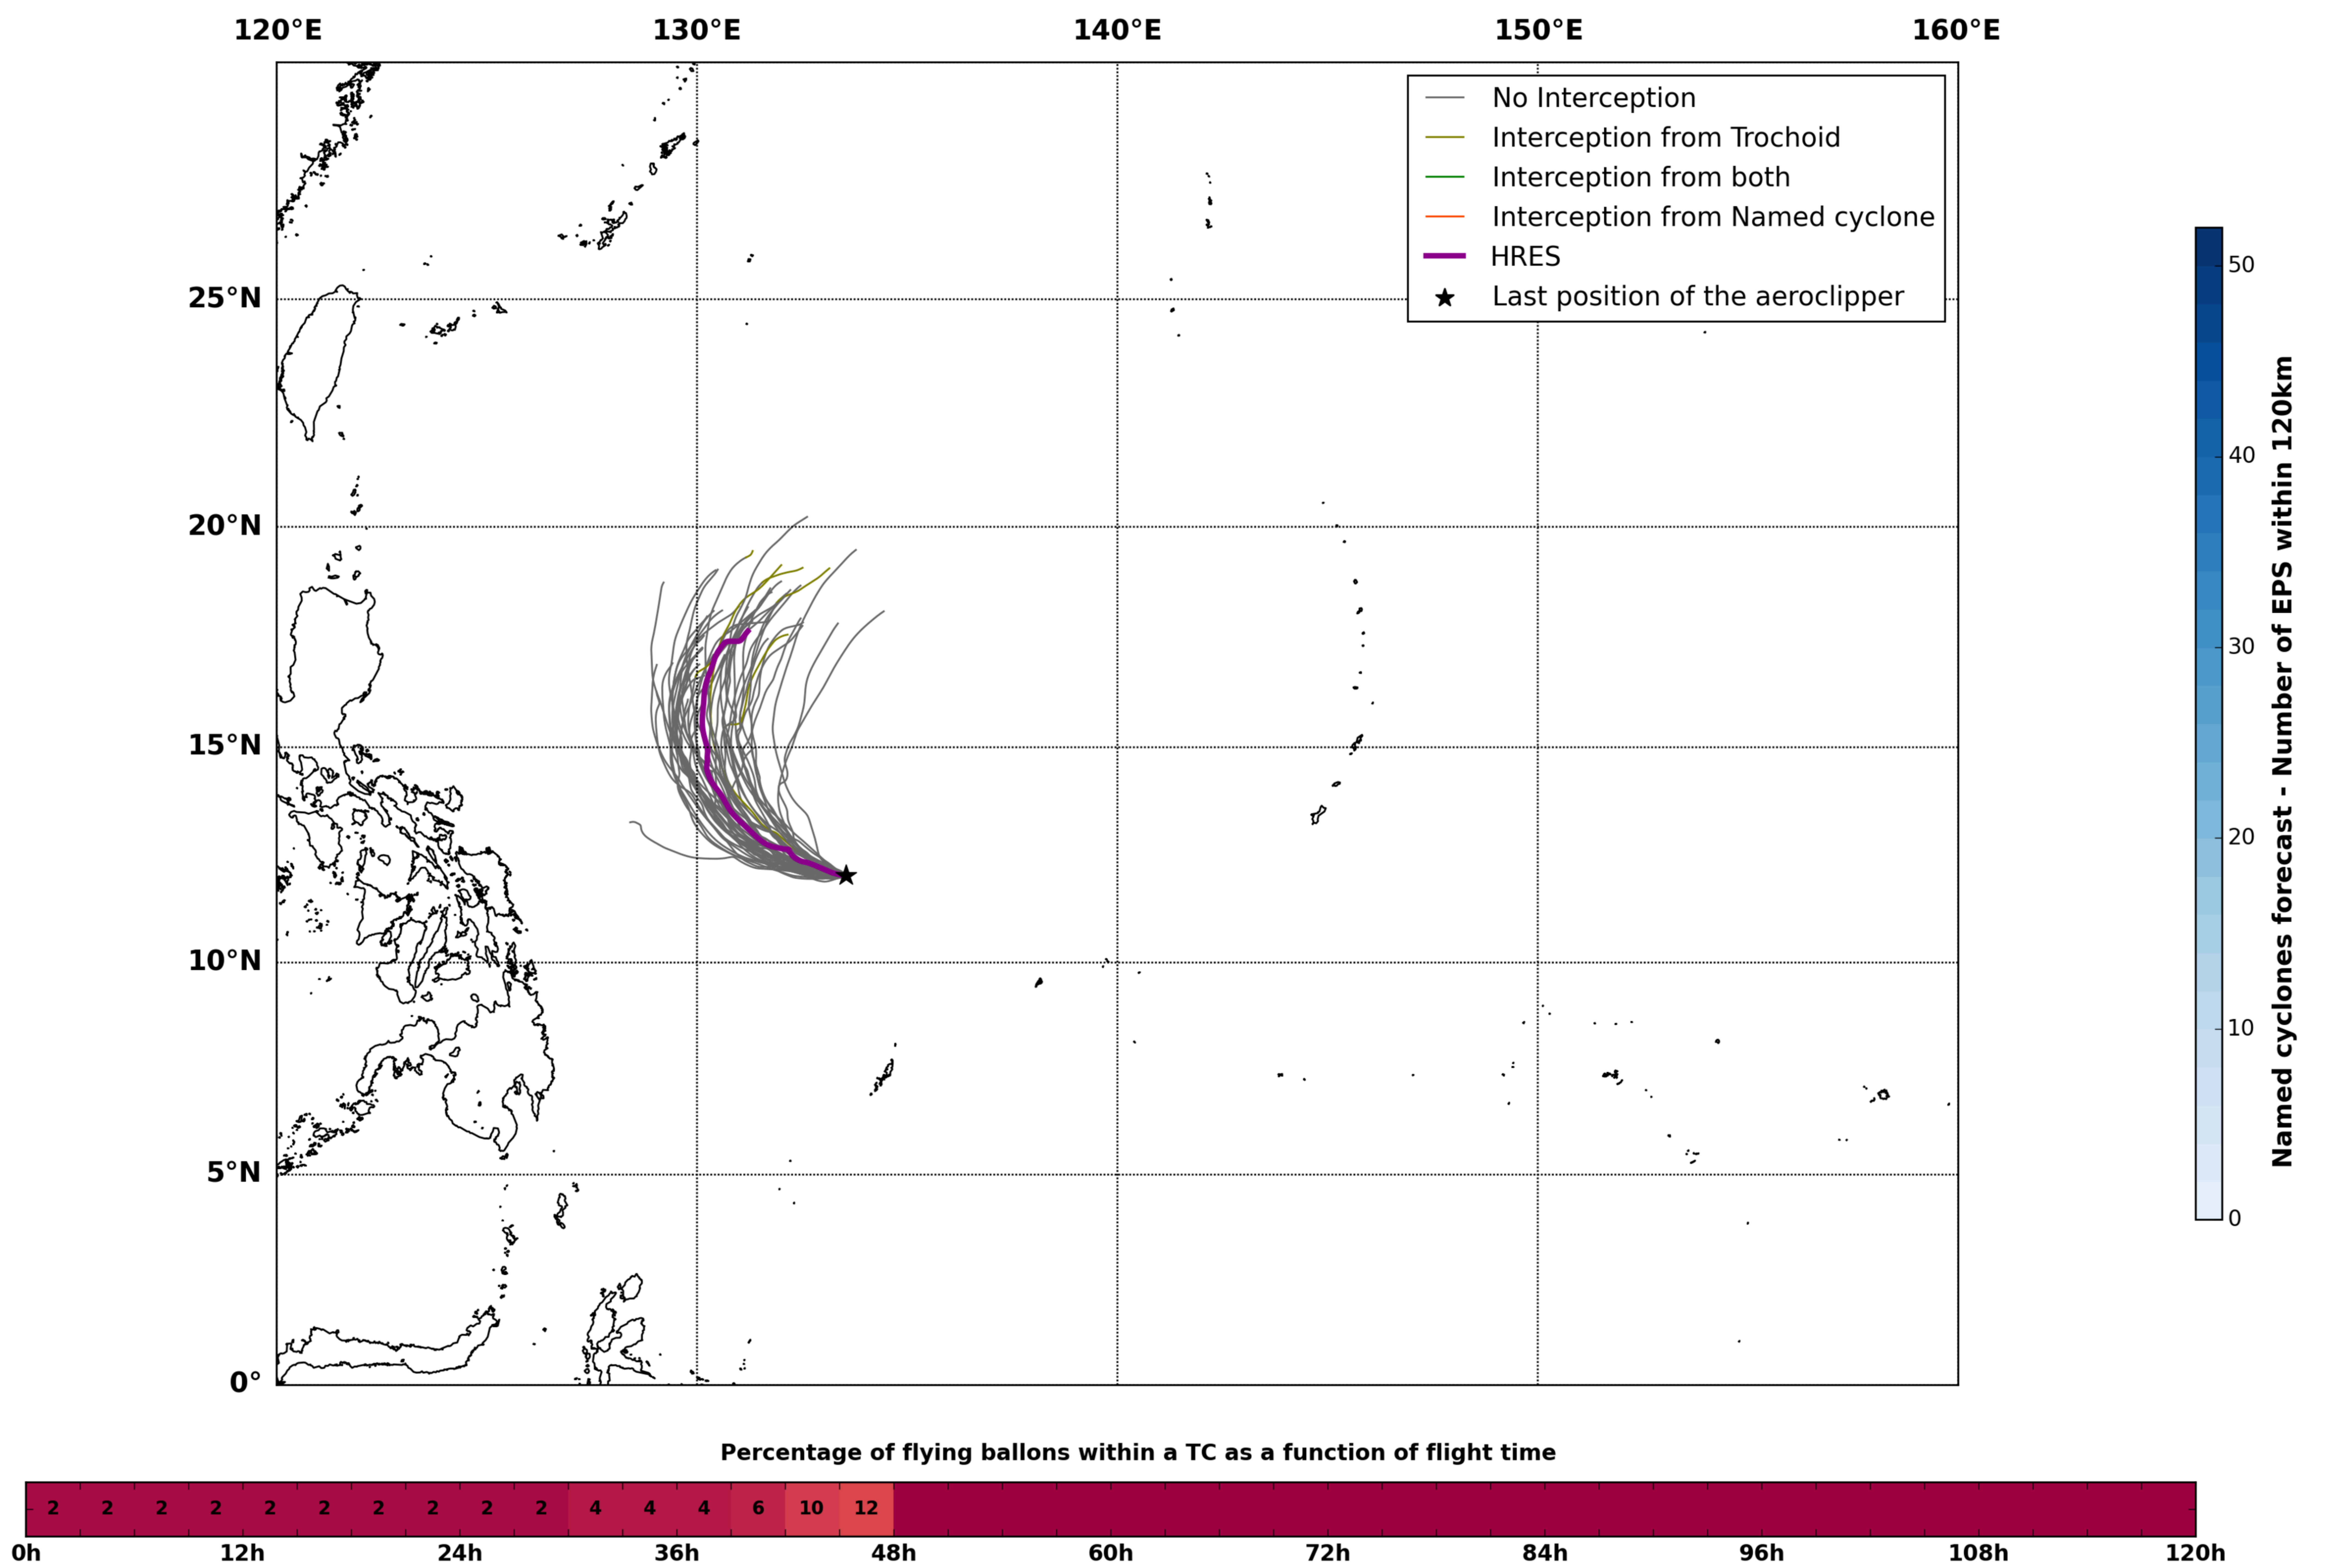

Aeroclipper CHL-PRL Intercept forecast from aeroclipper's position at 2022/05/20, 07h00 (UTC)

Aeroclipper CHL-PRL Grounding forecast from aeroclipper's position at 2022/05/20, 07h00 (UTC)