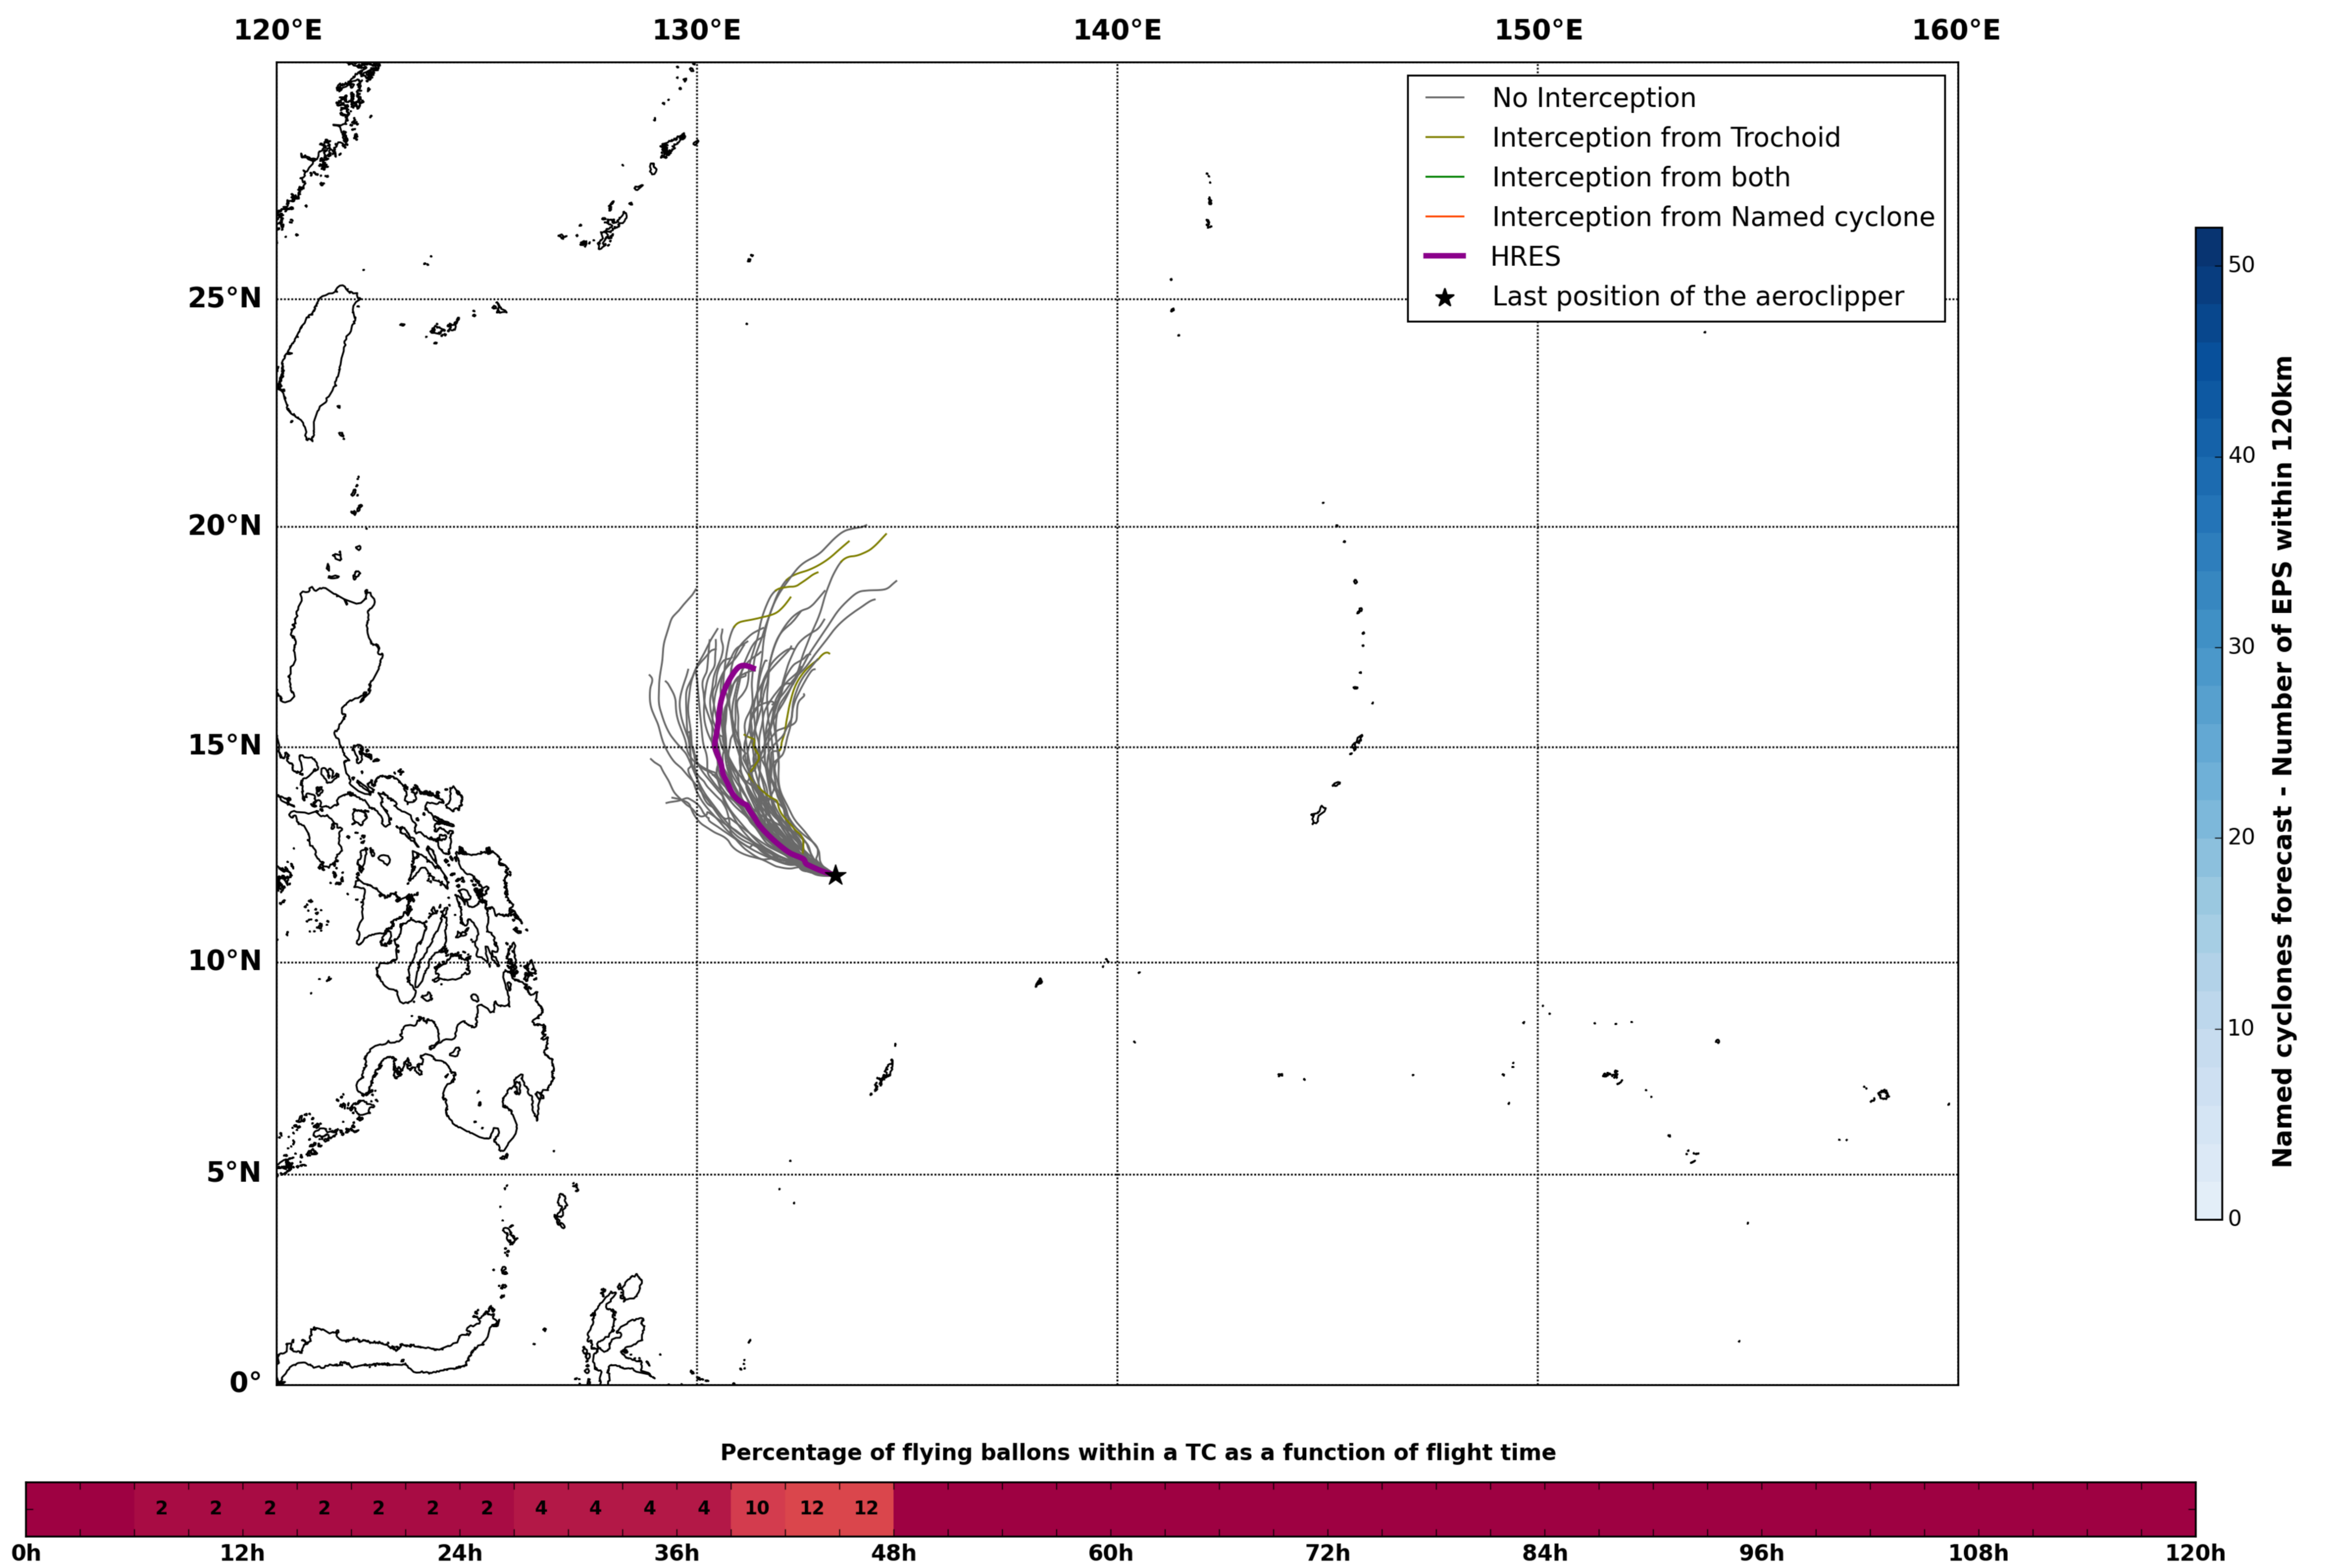

### Aeroclipper CHL-PRL Intercept forecast from aeroclipper's position at 2022/05/20, 10h00 (UTC)

### Aeroclipper CHL-PRL Grounding forecast from aeroclipper's position at 2022/05/20, 10h00 (UTC)