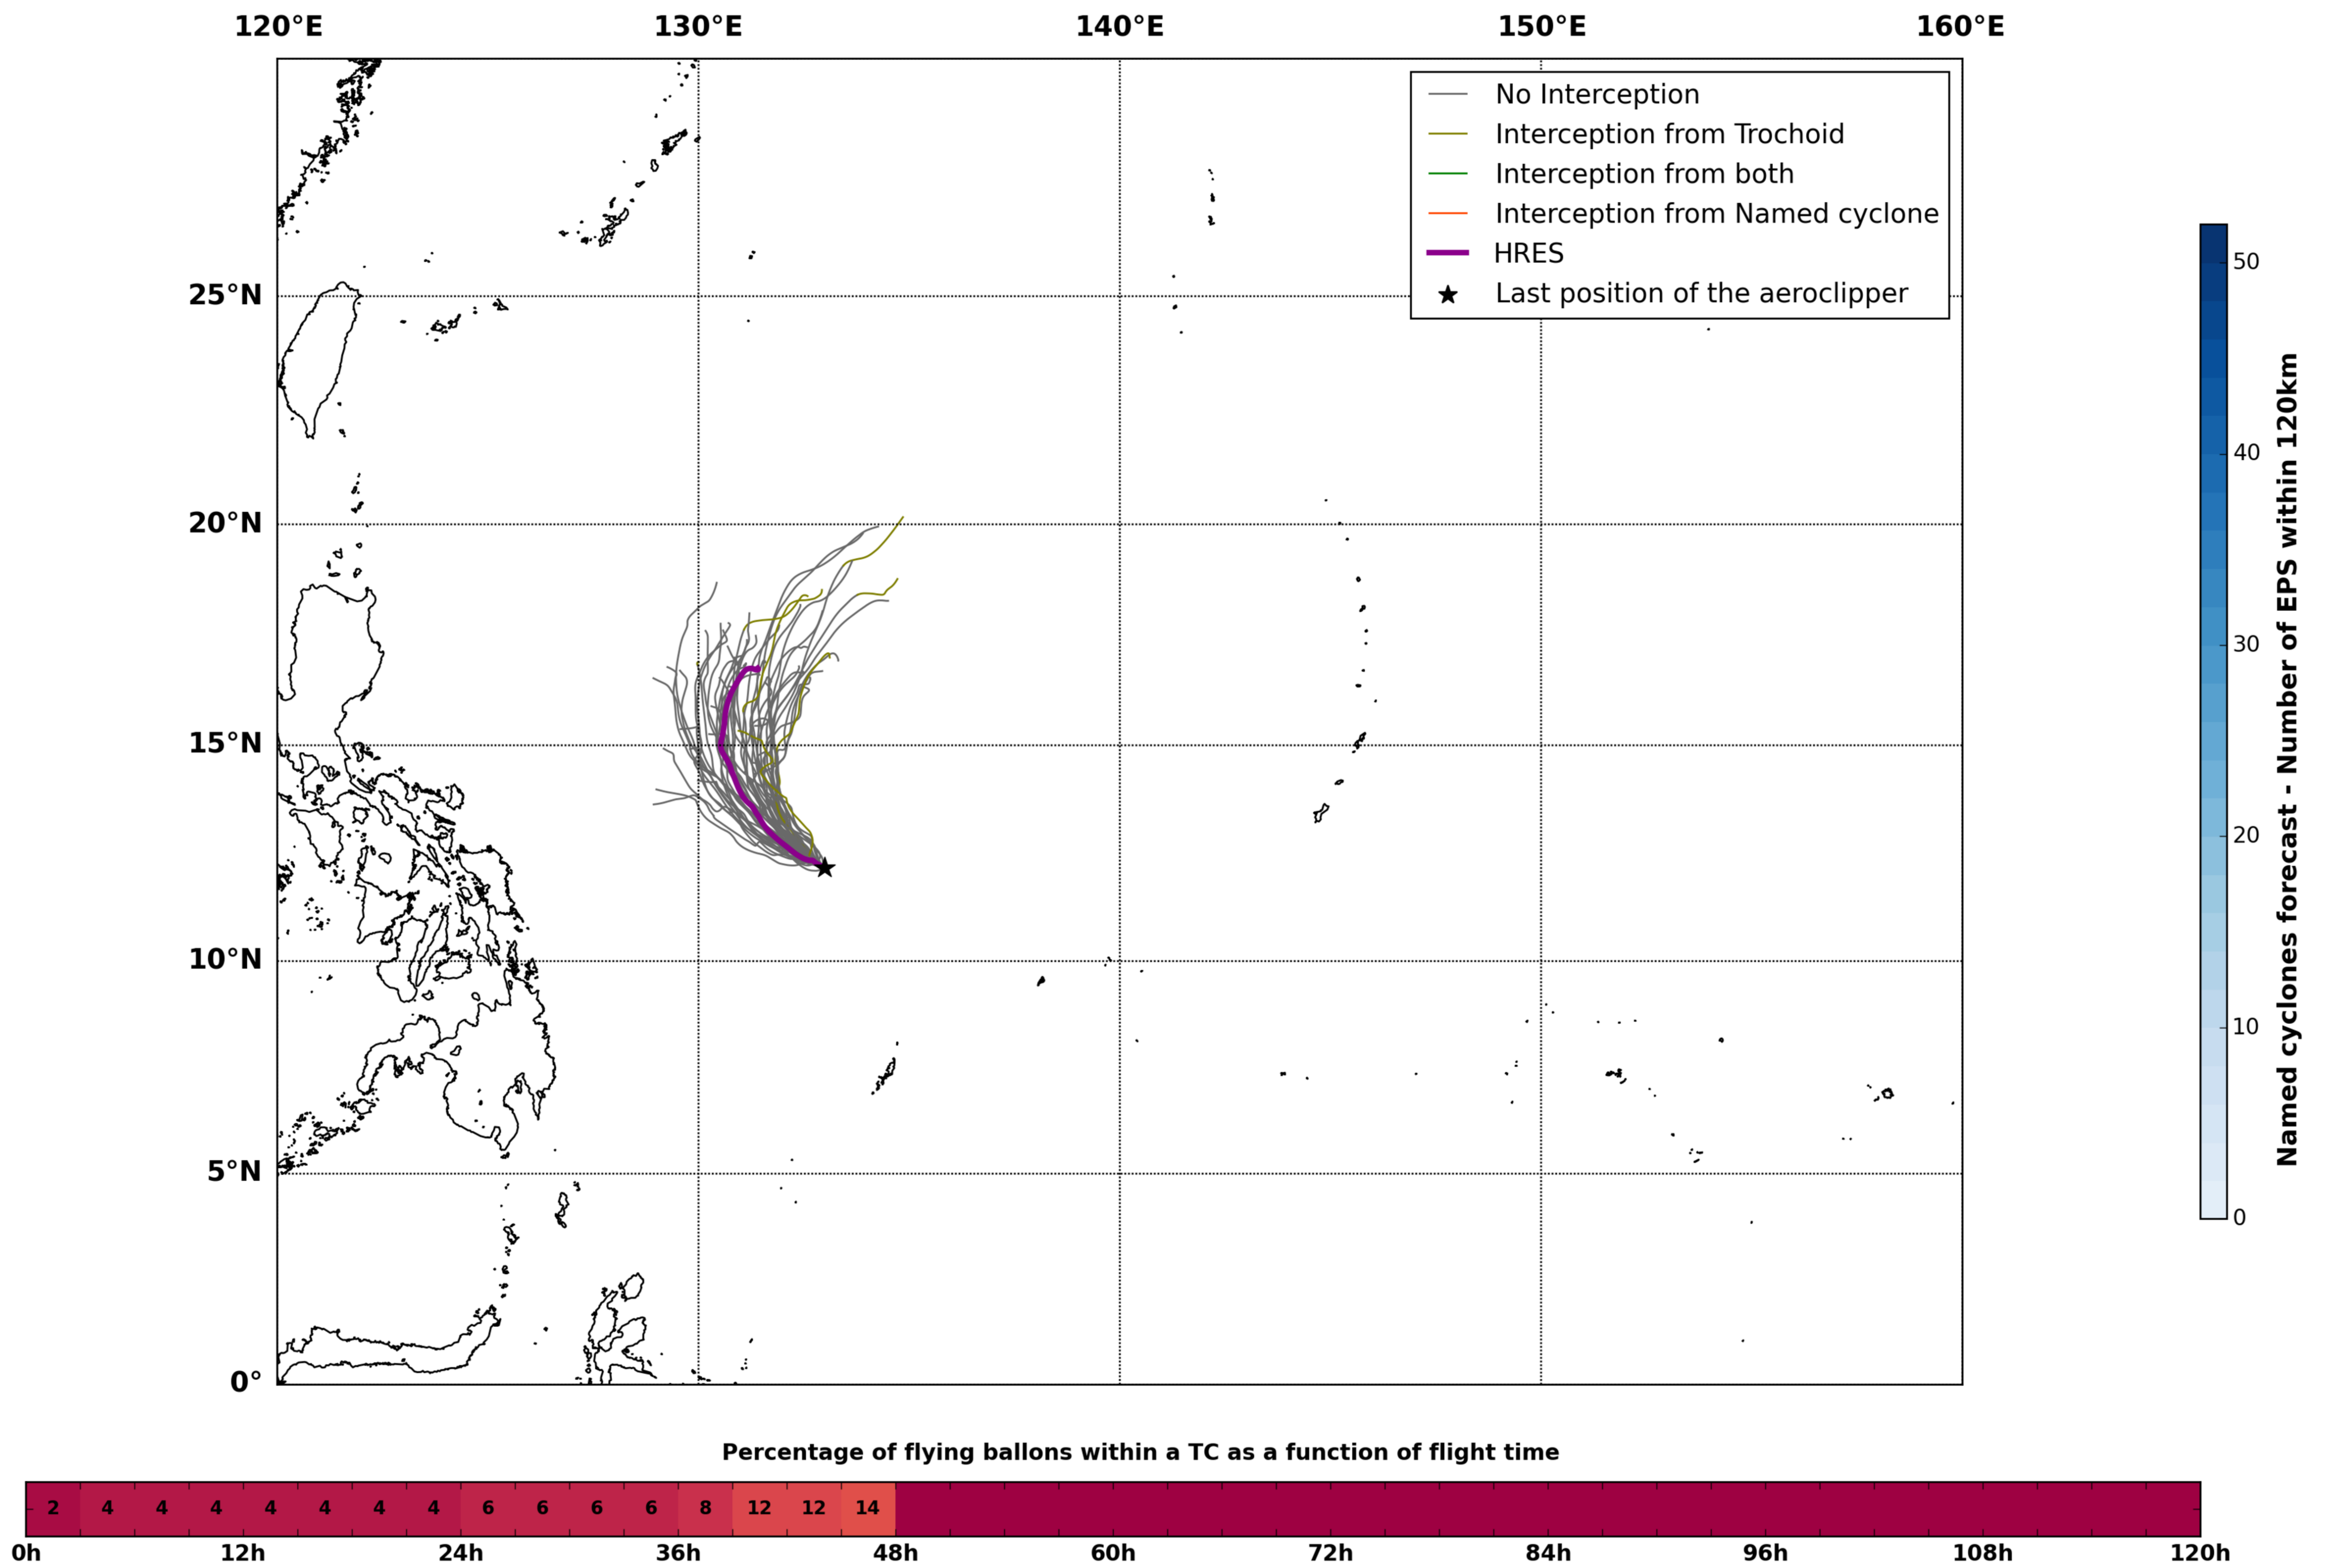

Aeroclipper CHL-PRL Intercept forecast from aeroclipper's position at 2022/05/20, 13h00 (UTC)

Aeroclipper CHL-PRL Grounding forecast from aeroclipper's position at 2022/05/20, 13h00 (UTC)