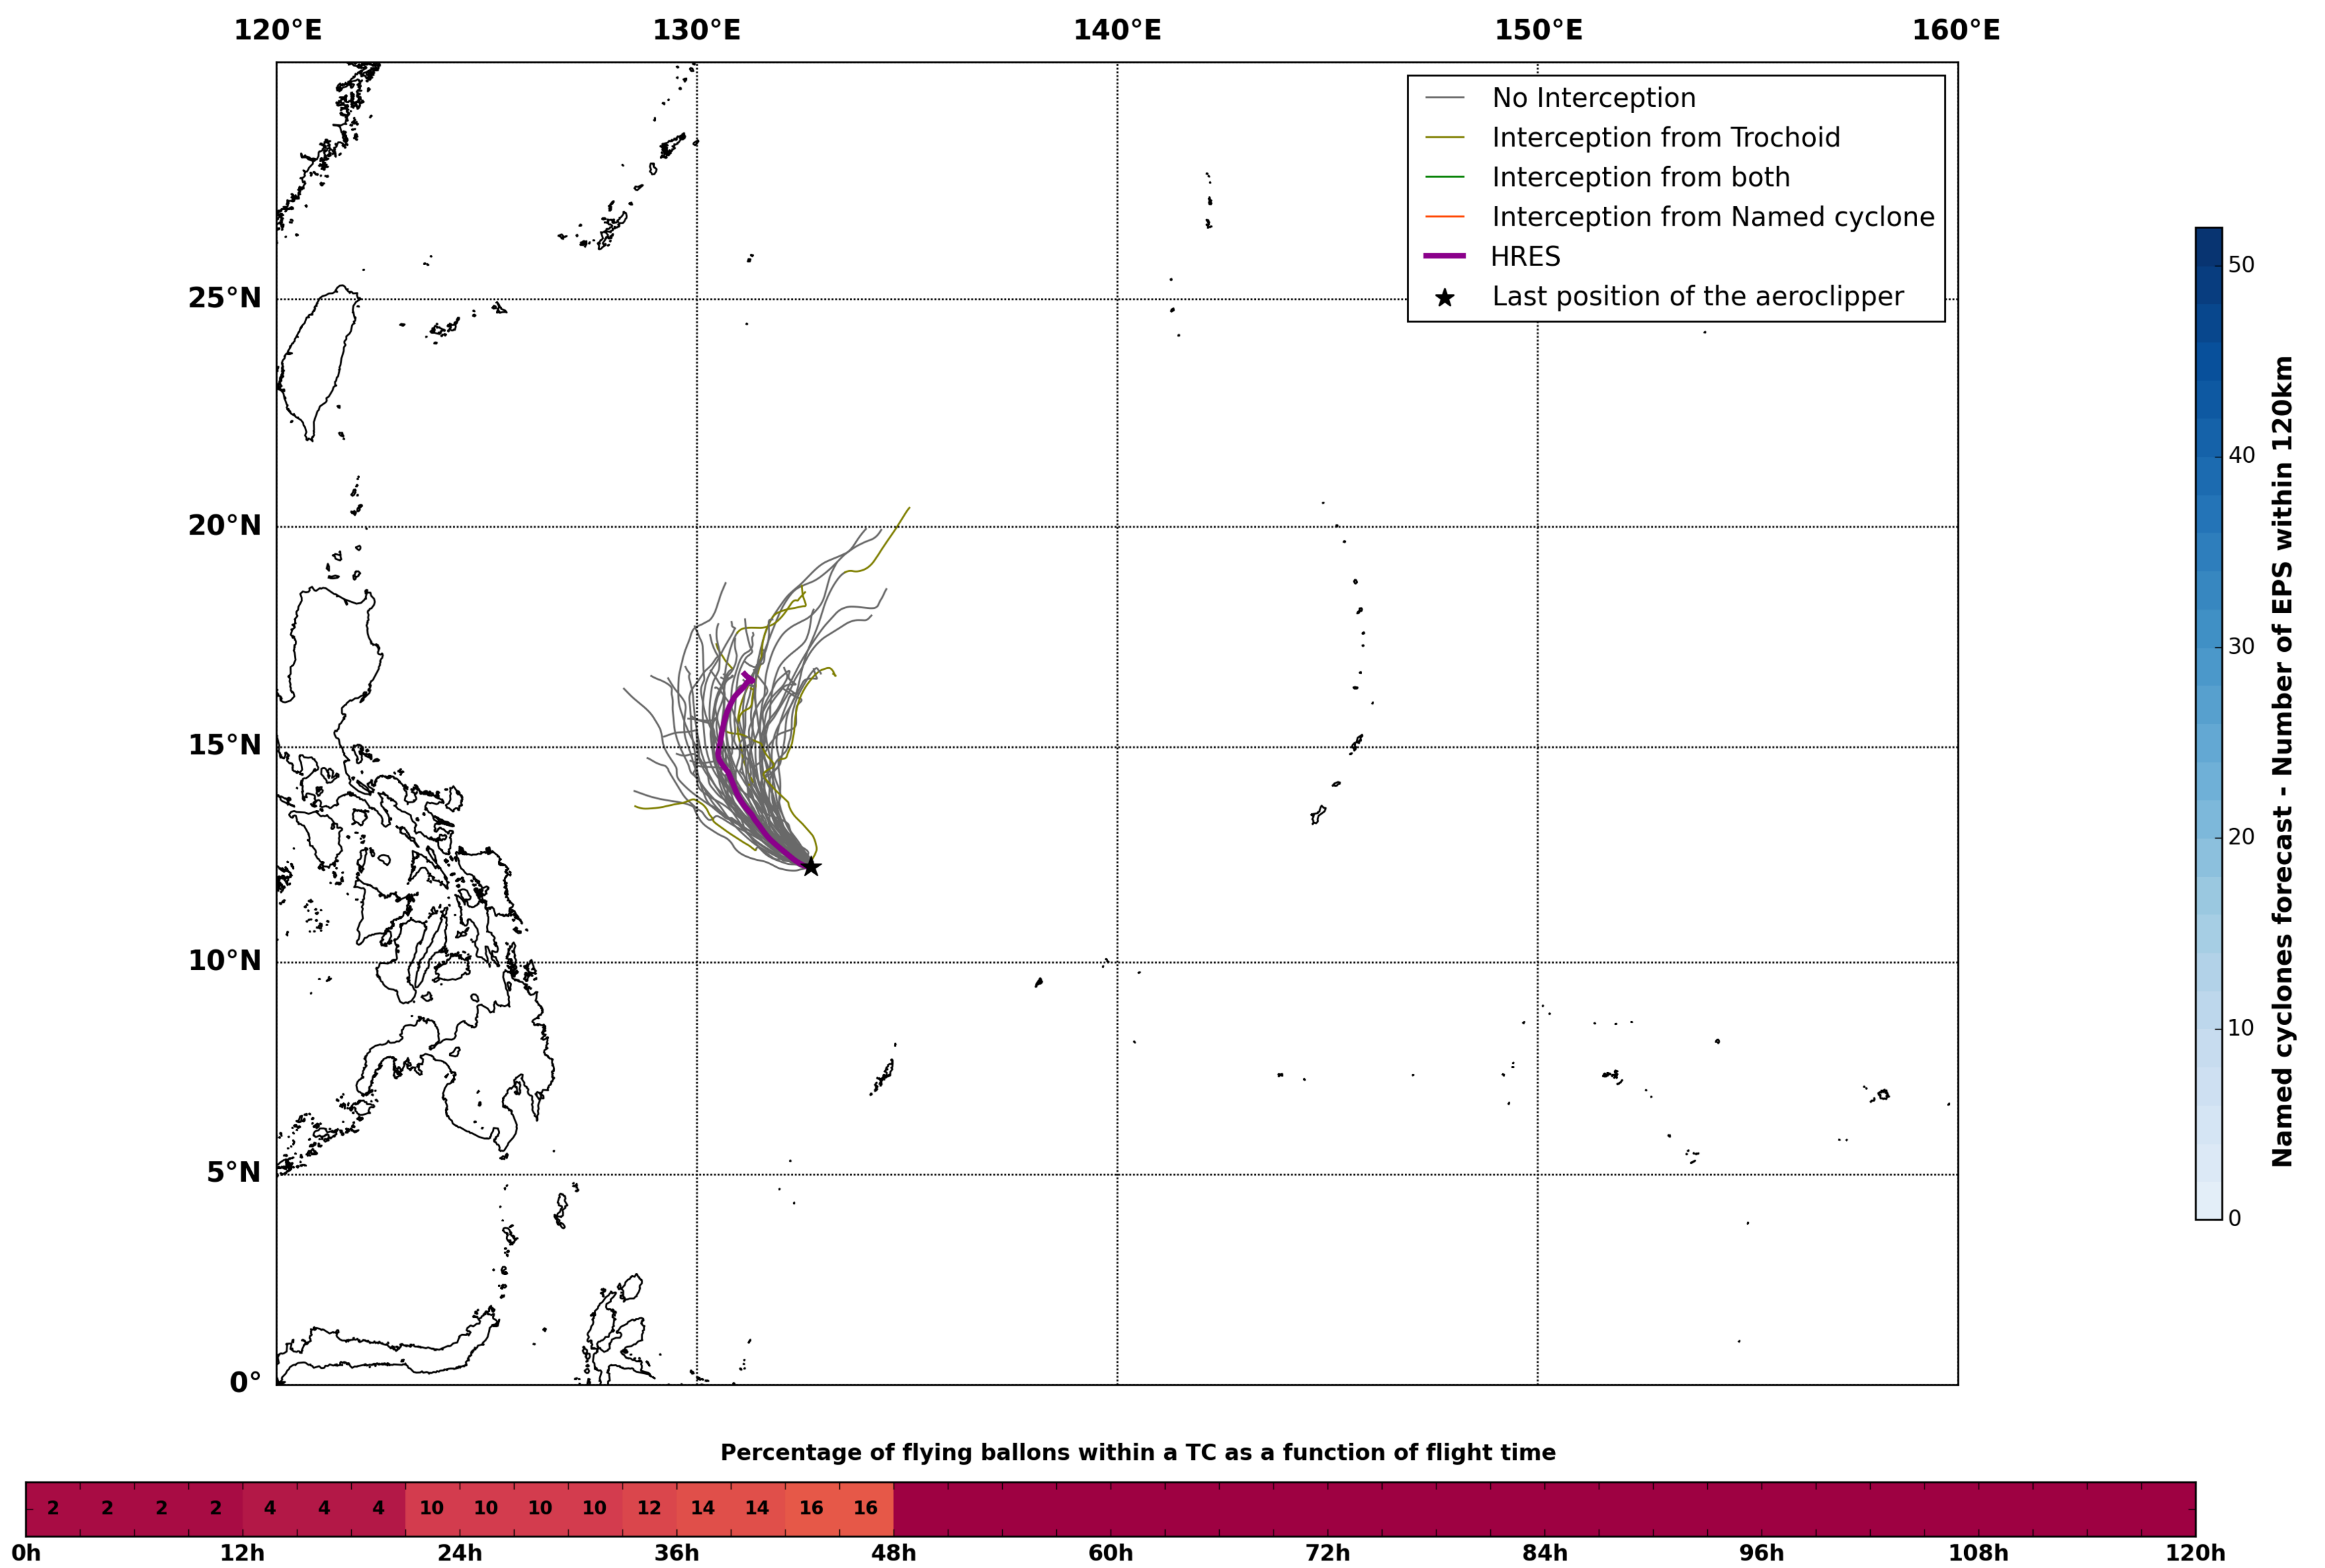

### Aeroclipper CHL-PRL Intercept forecast from aeroclipper's position at 2022/05/20, 16h00 (UTC)

### Aeroclipper CHL-PRL Grounding forecast from aeroclipper's position at 2022/05/20, 16h00 (UTC)