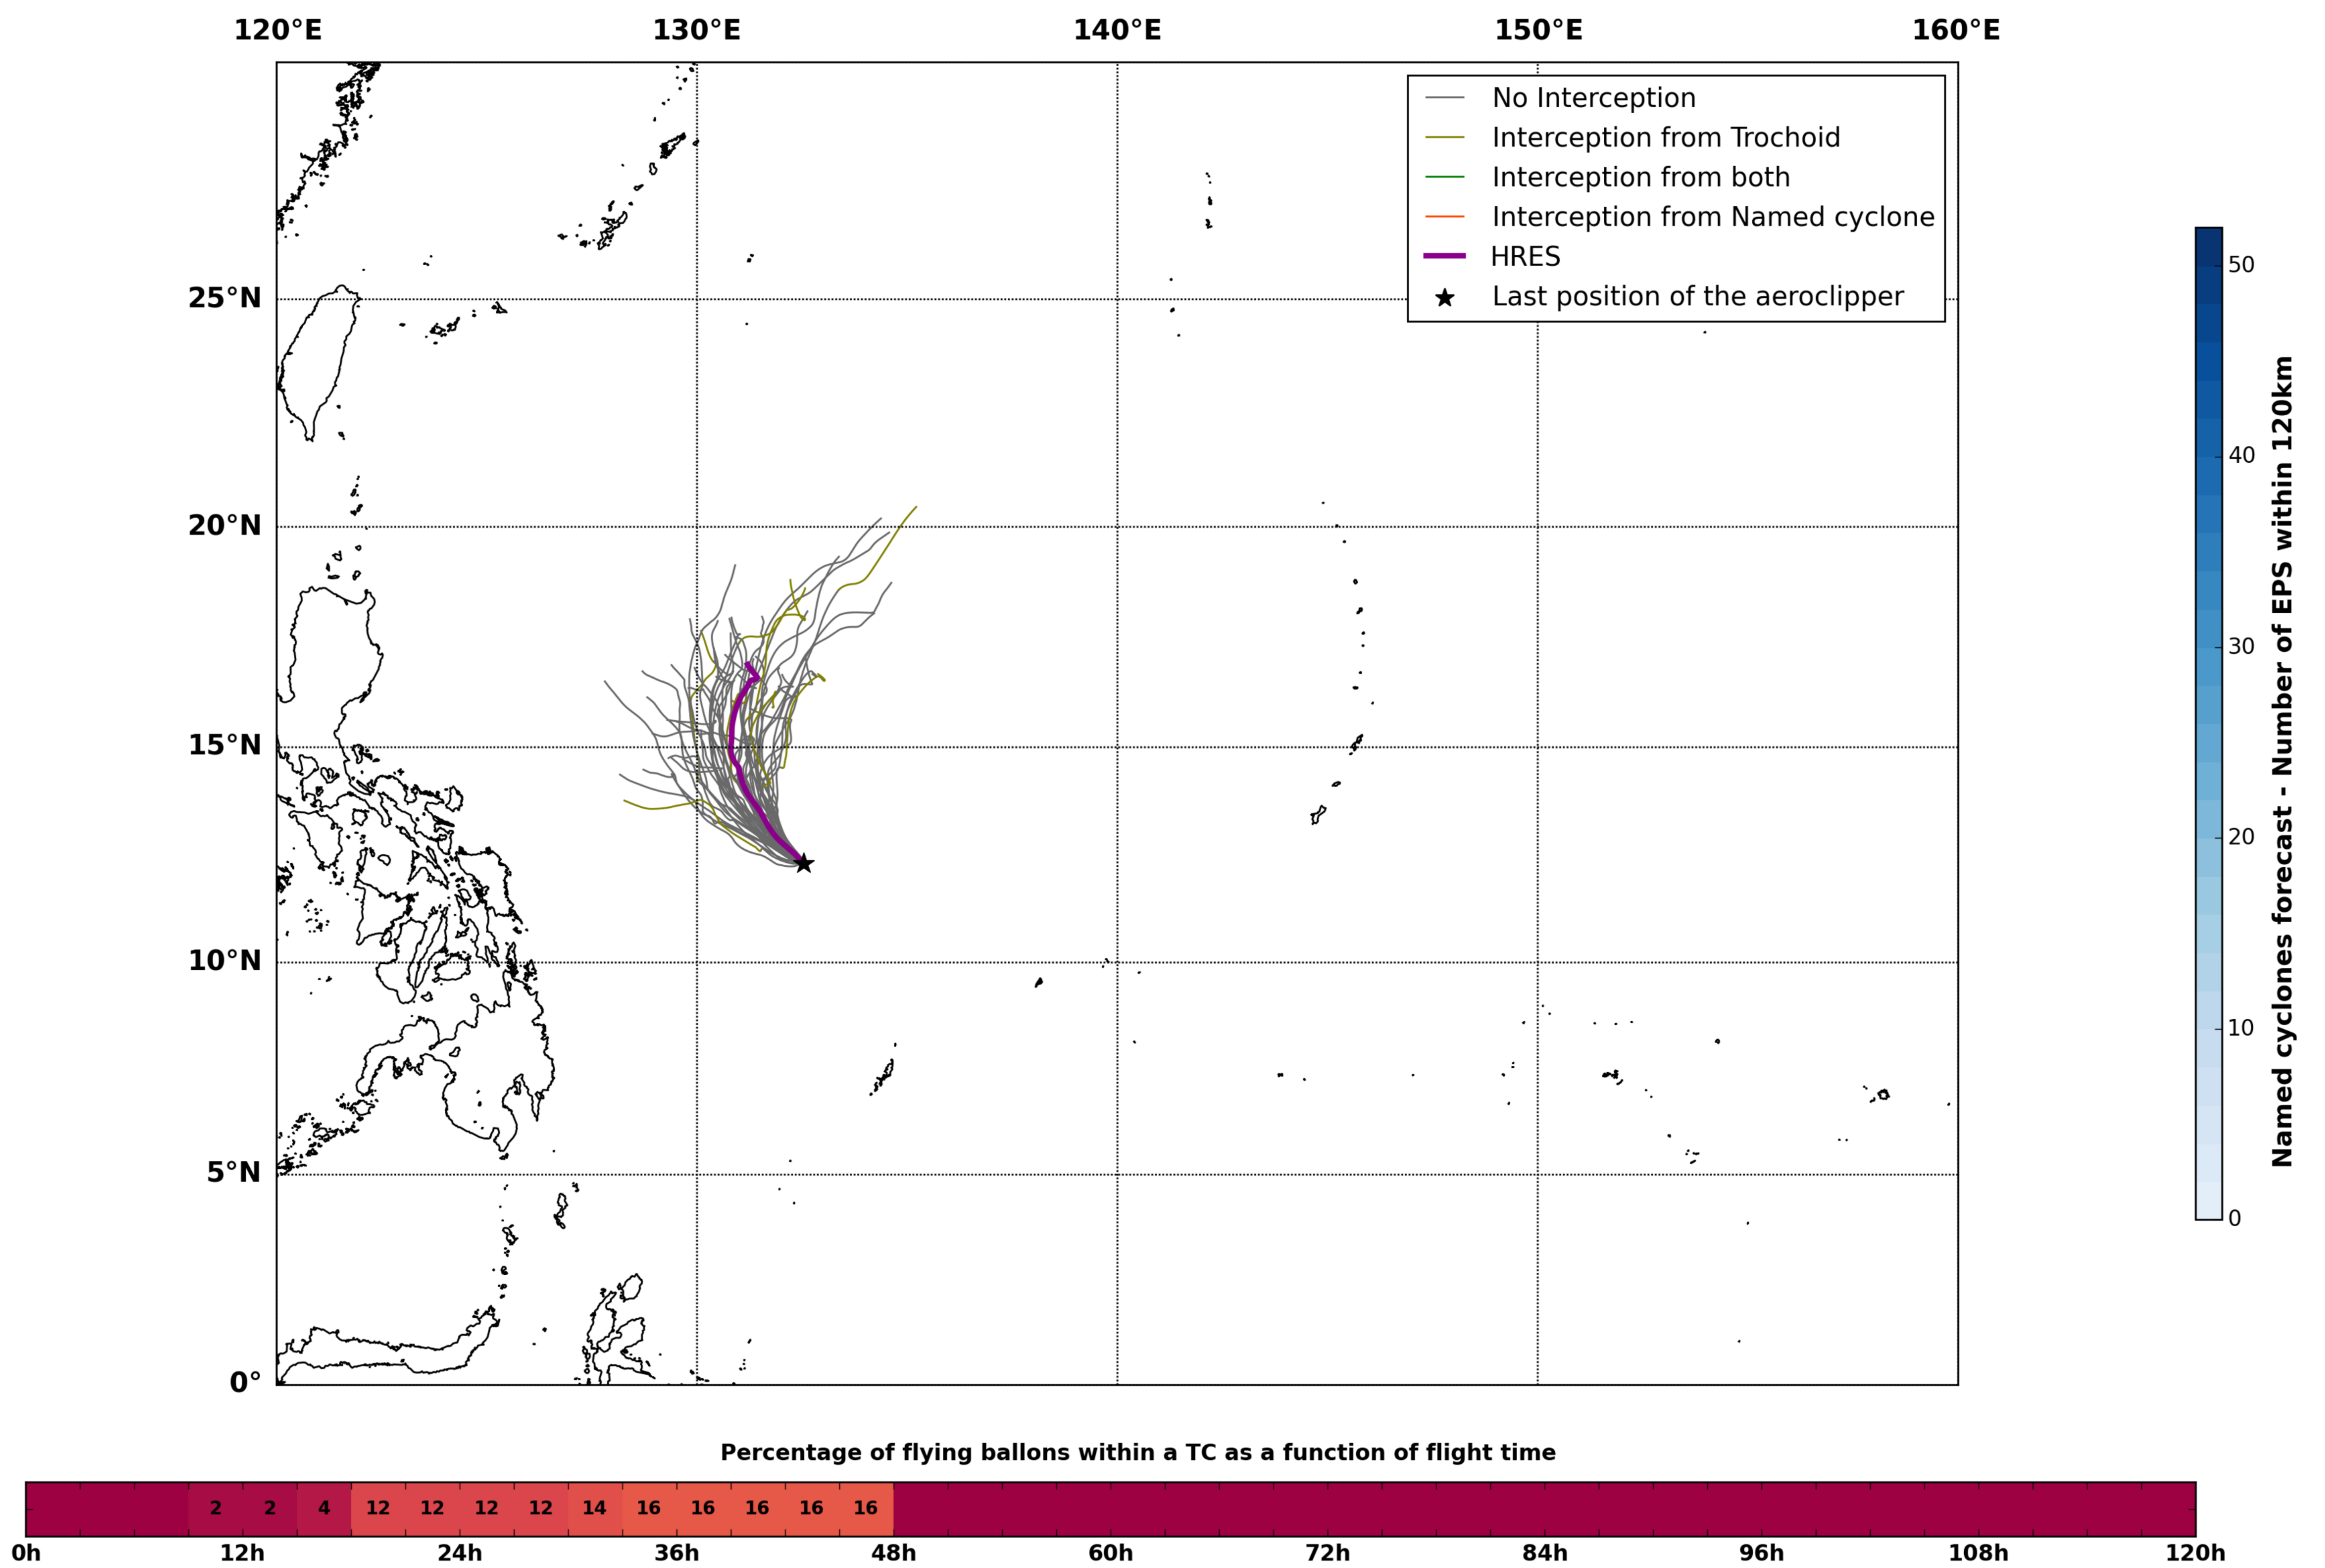

### Aeroclipper CHL-PRL Intercept forecast from aeroclipper's position at 2022/05/20, 19h00 (UTC)

### Aeroclipper CHL-PRL Grounding forecast from aeroclipper's position at 2022/05/20, 19h00 (UTC)