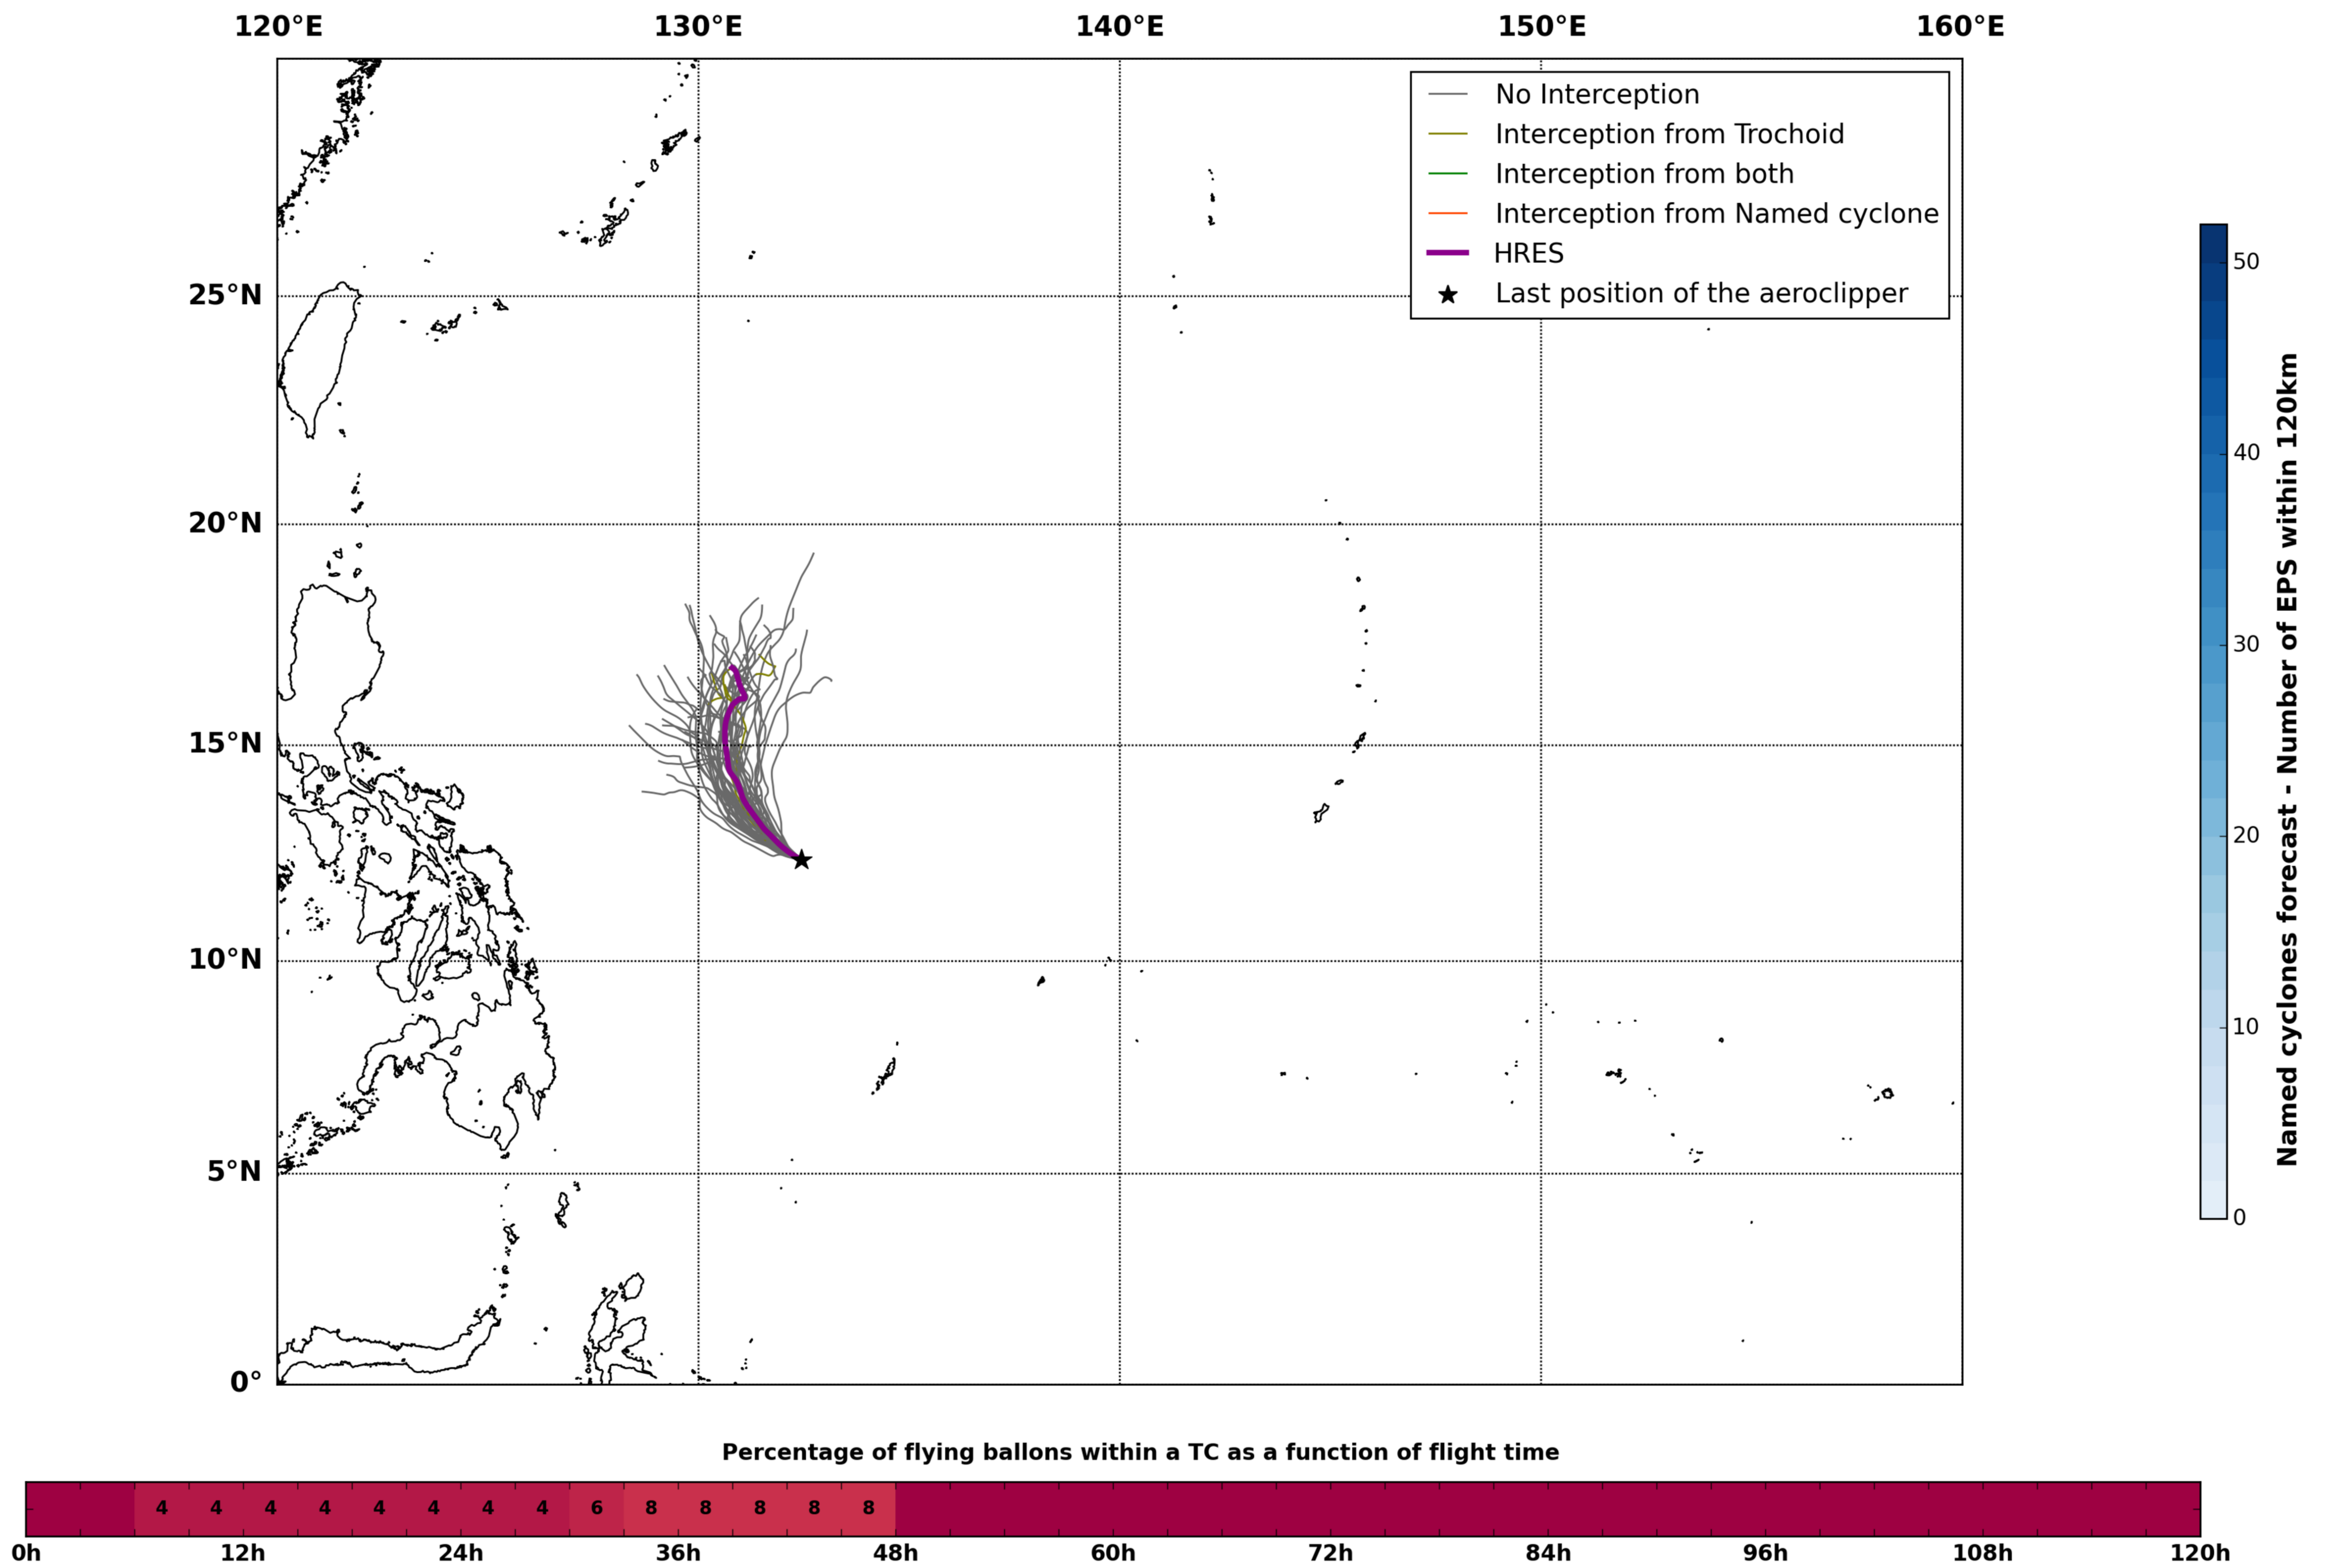

Aeroclipper CHL-PRL Intercept forecast from aeroclipper's position at 2022/05/20, 22h00 (UTC)

Aeroclipper CHL-PRL Grounding forecast from aeroclipper's position at 2022/05/20, 22h00 (UTC)