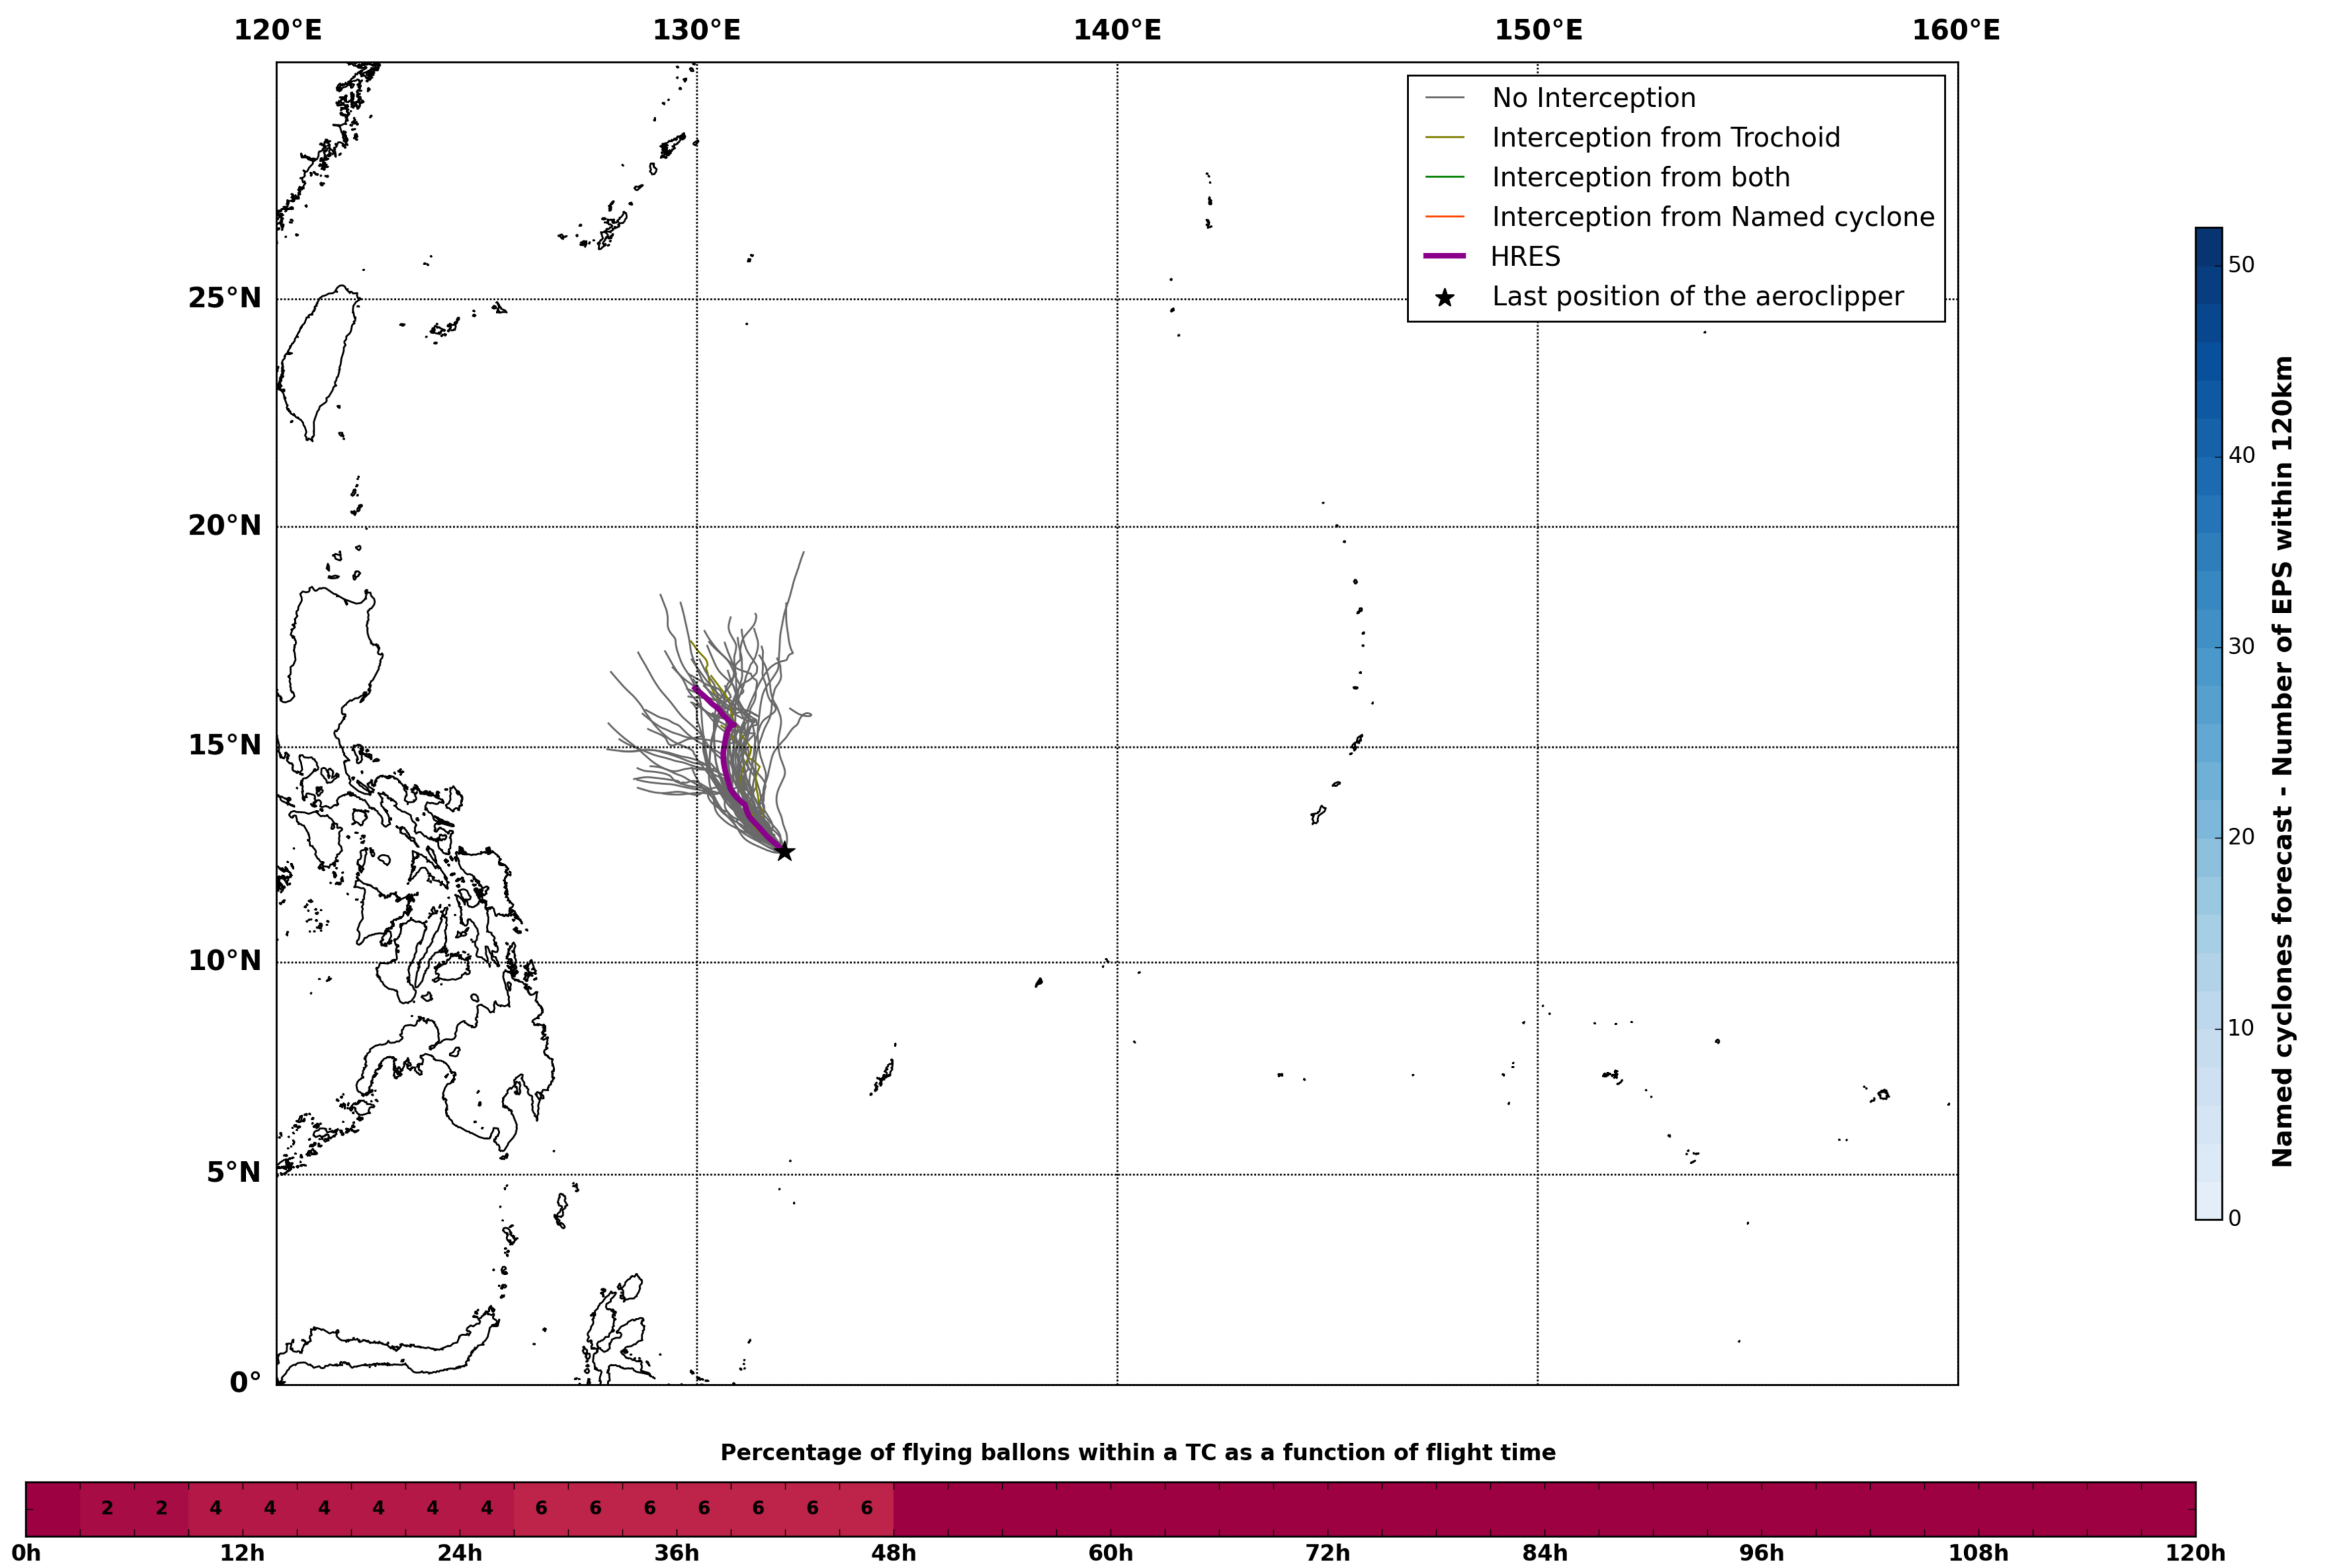

Aeroclipper CHL-PRL Intercept forecast from aeroclipper's position at 2022/05/21, 04h00 (UTC)

Aeroclipper CHL-PRL Grounding forecast from aeroclipper's position at 2022/05/21, 04h00 (UTC)