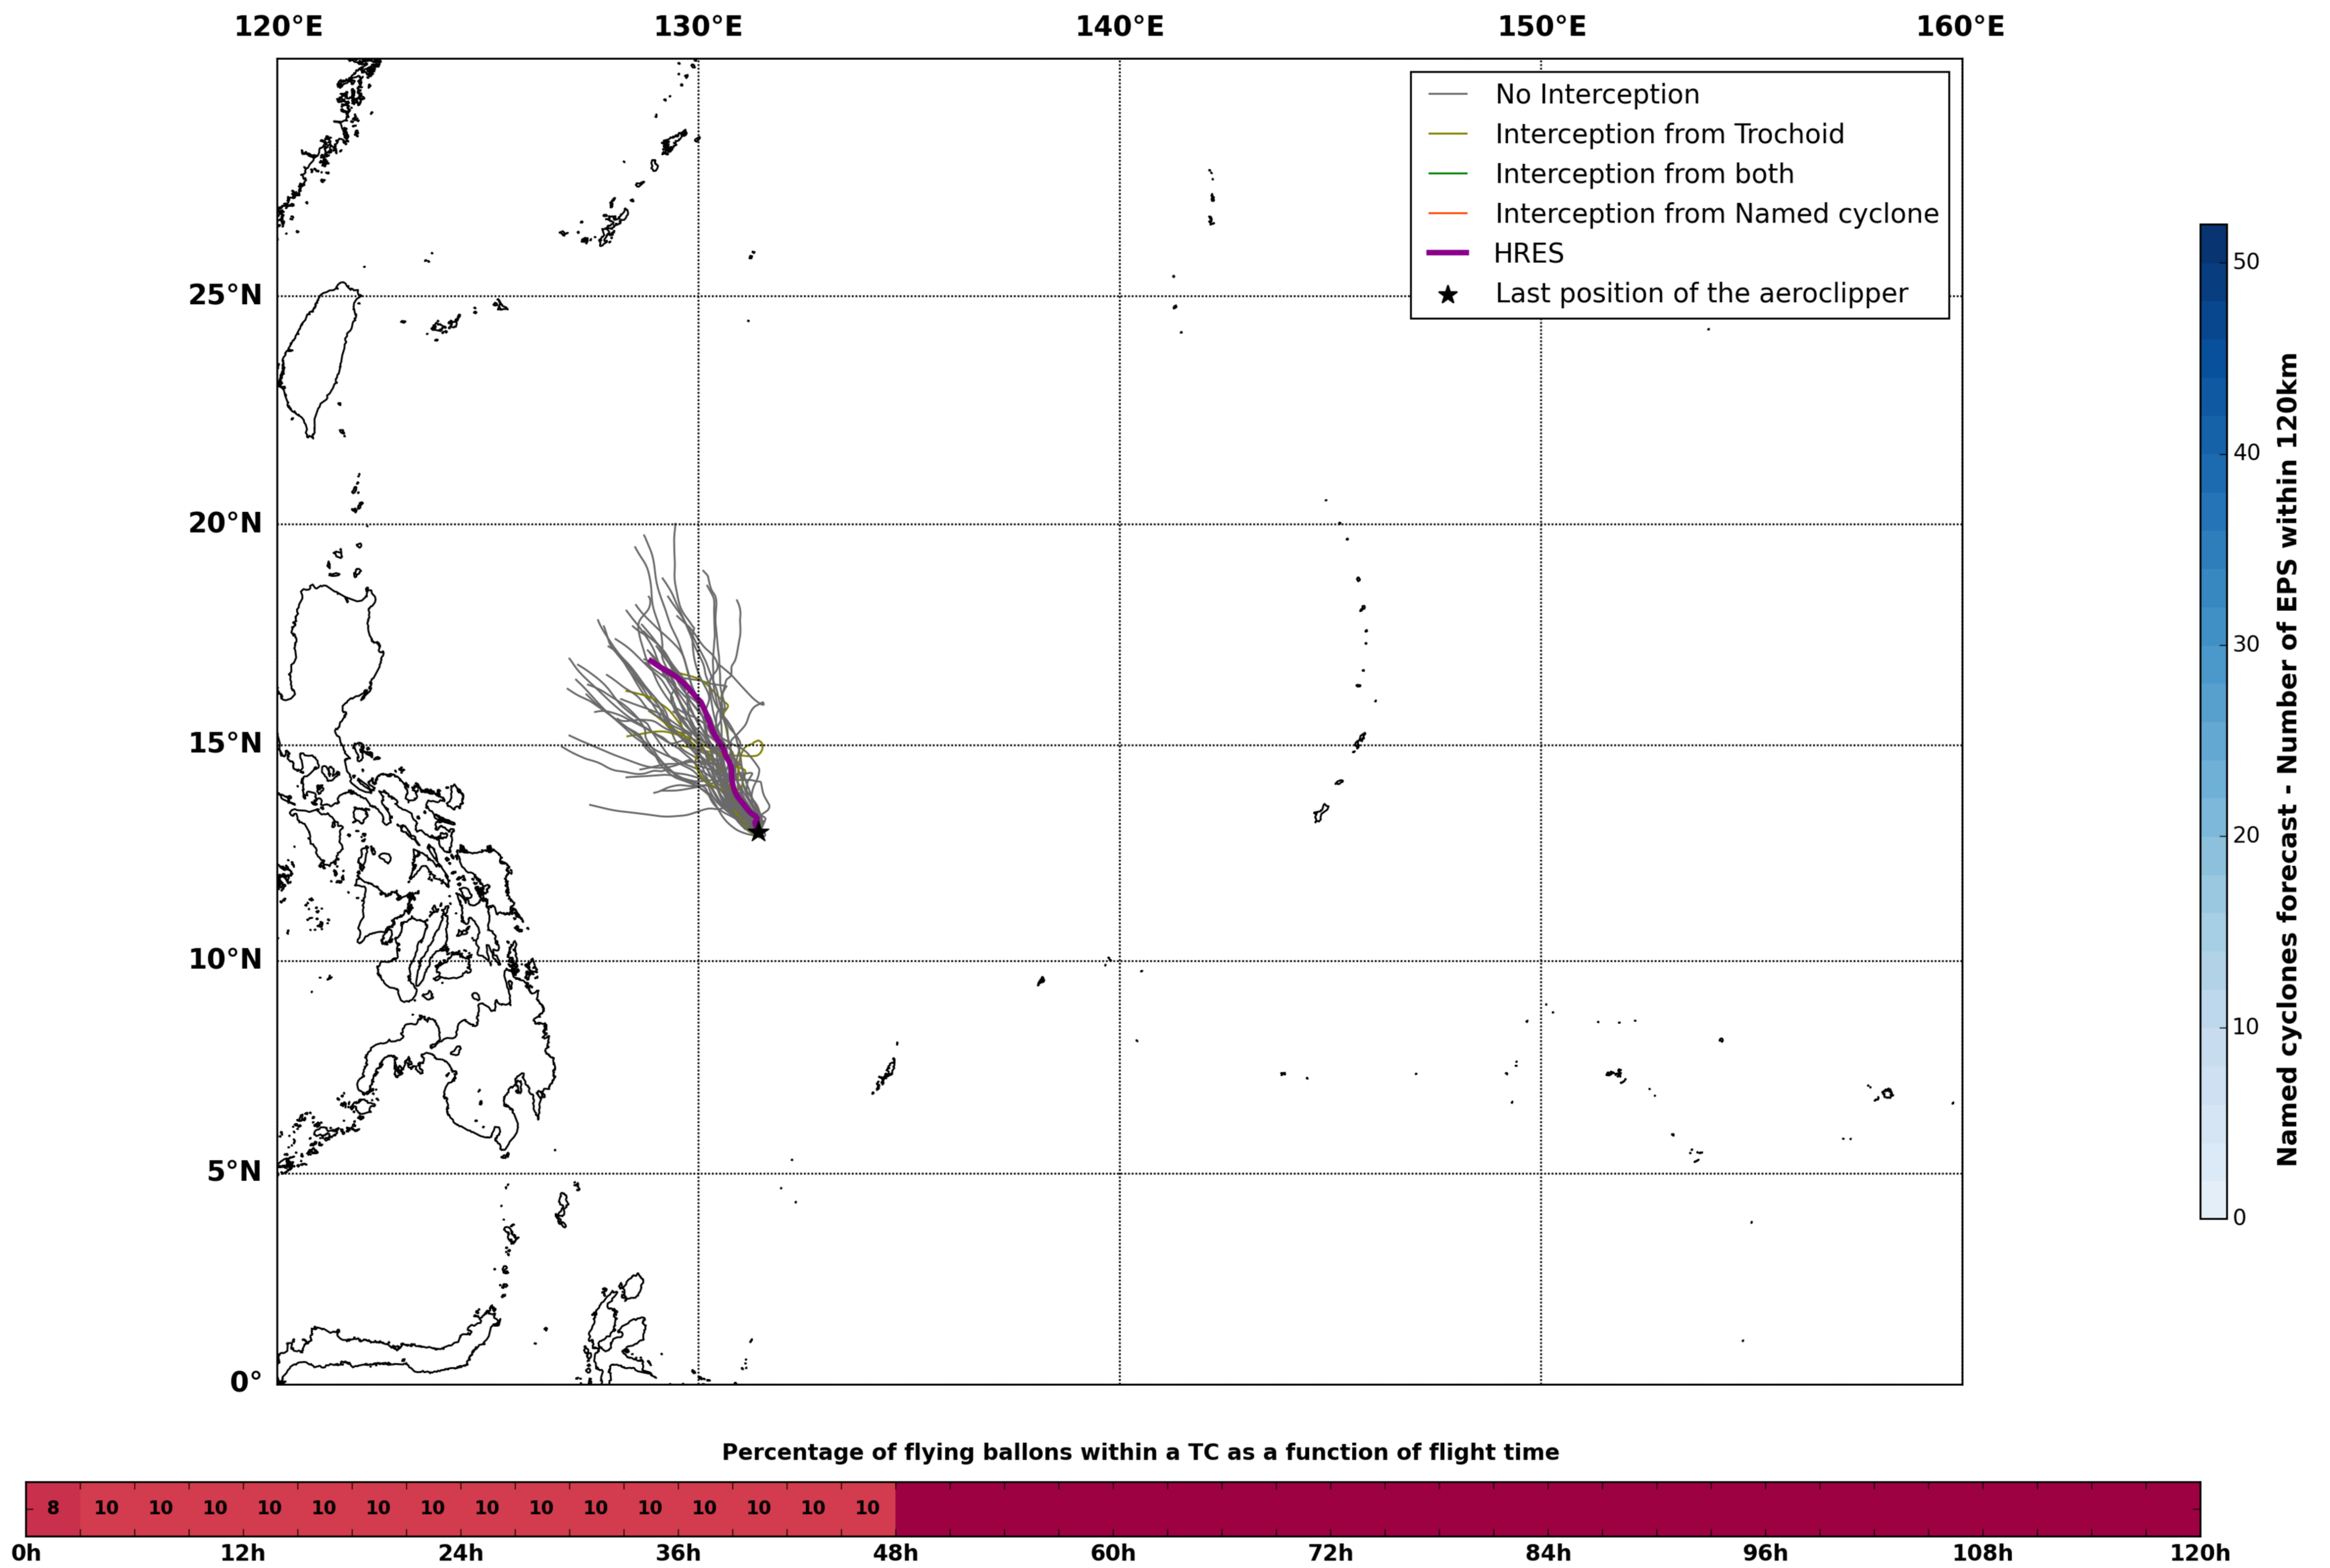

### Aeroclipper CHL-PRL Intercept forecast from aeroclipper's position at 2022/05/21, 13h00 (UTC)

### Aeroclipper CHL-PRL Grounding forecast from aeroclipper's position at 2022/05/21, 13h00 (UTC)