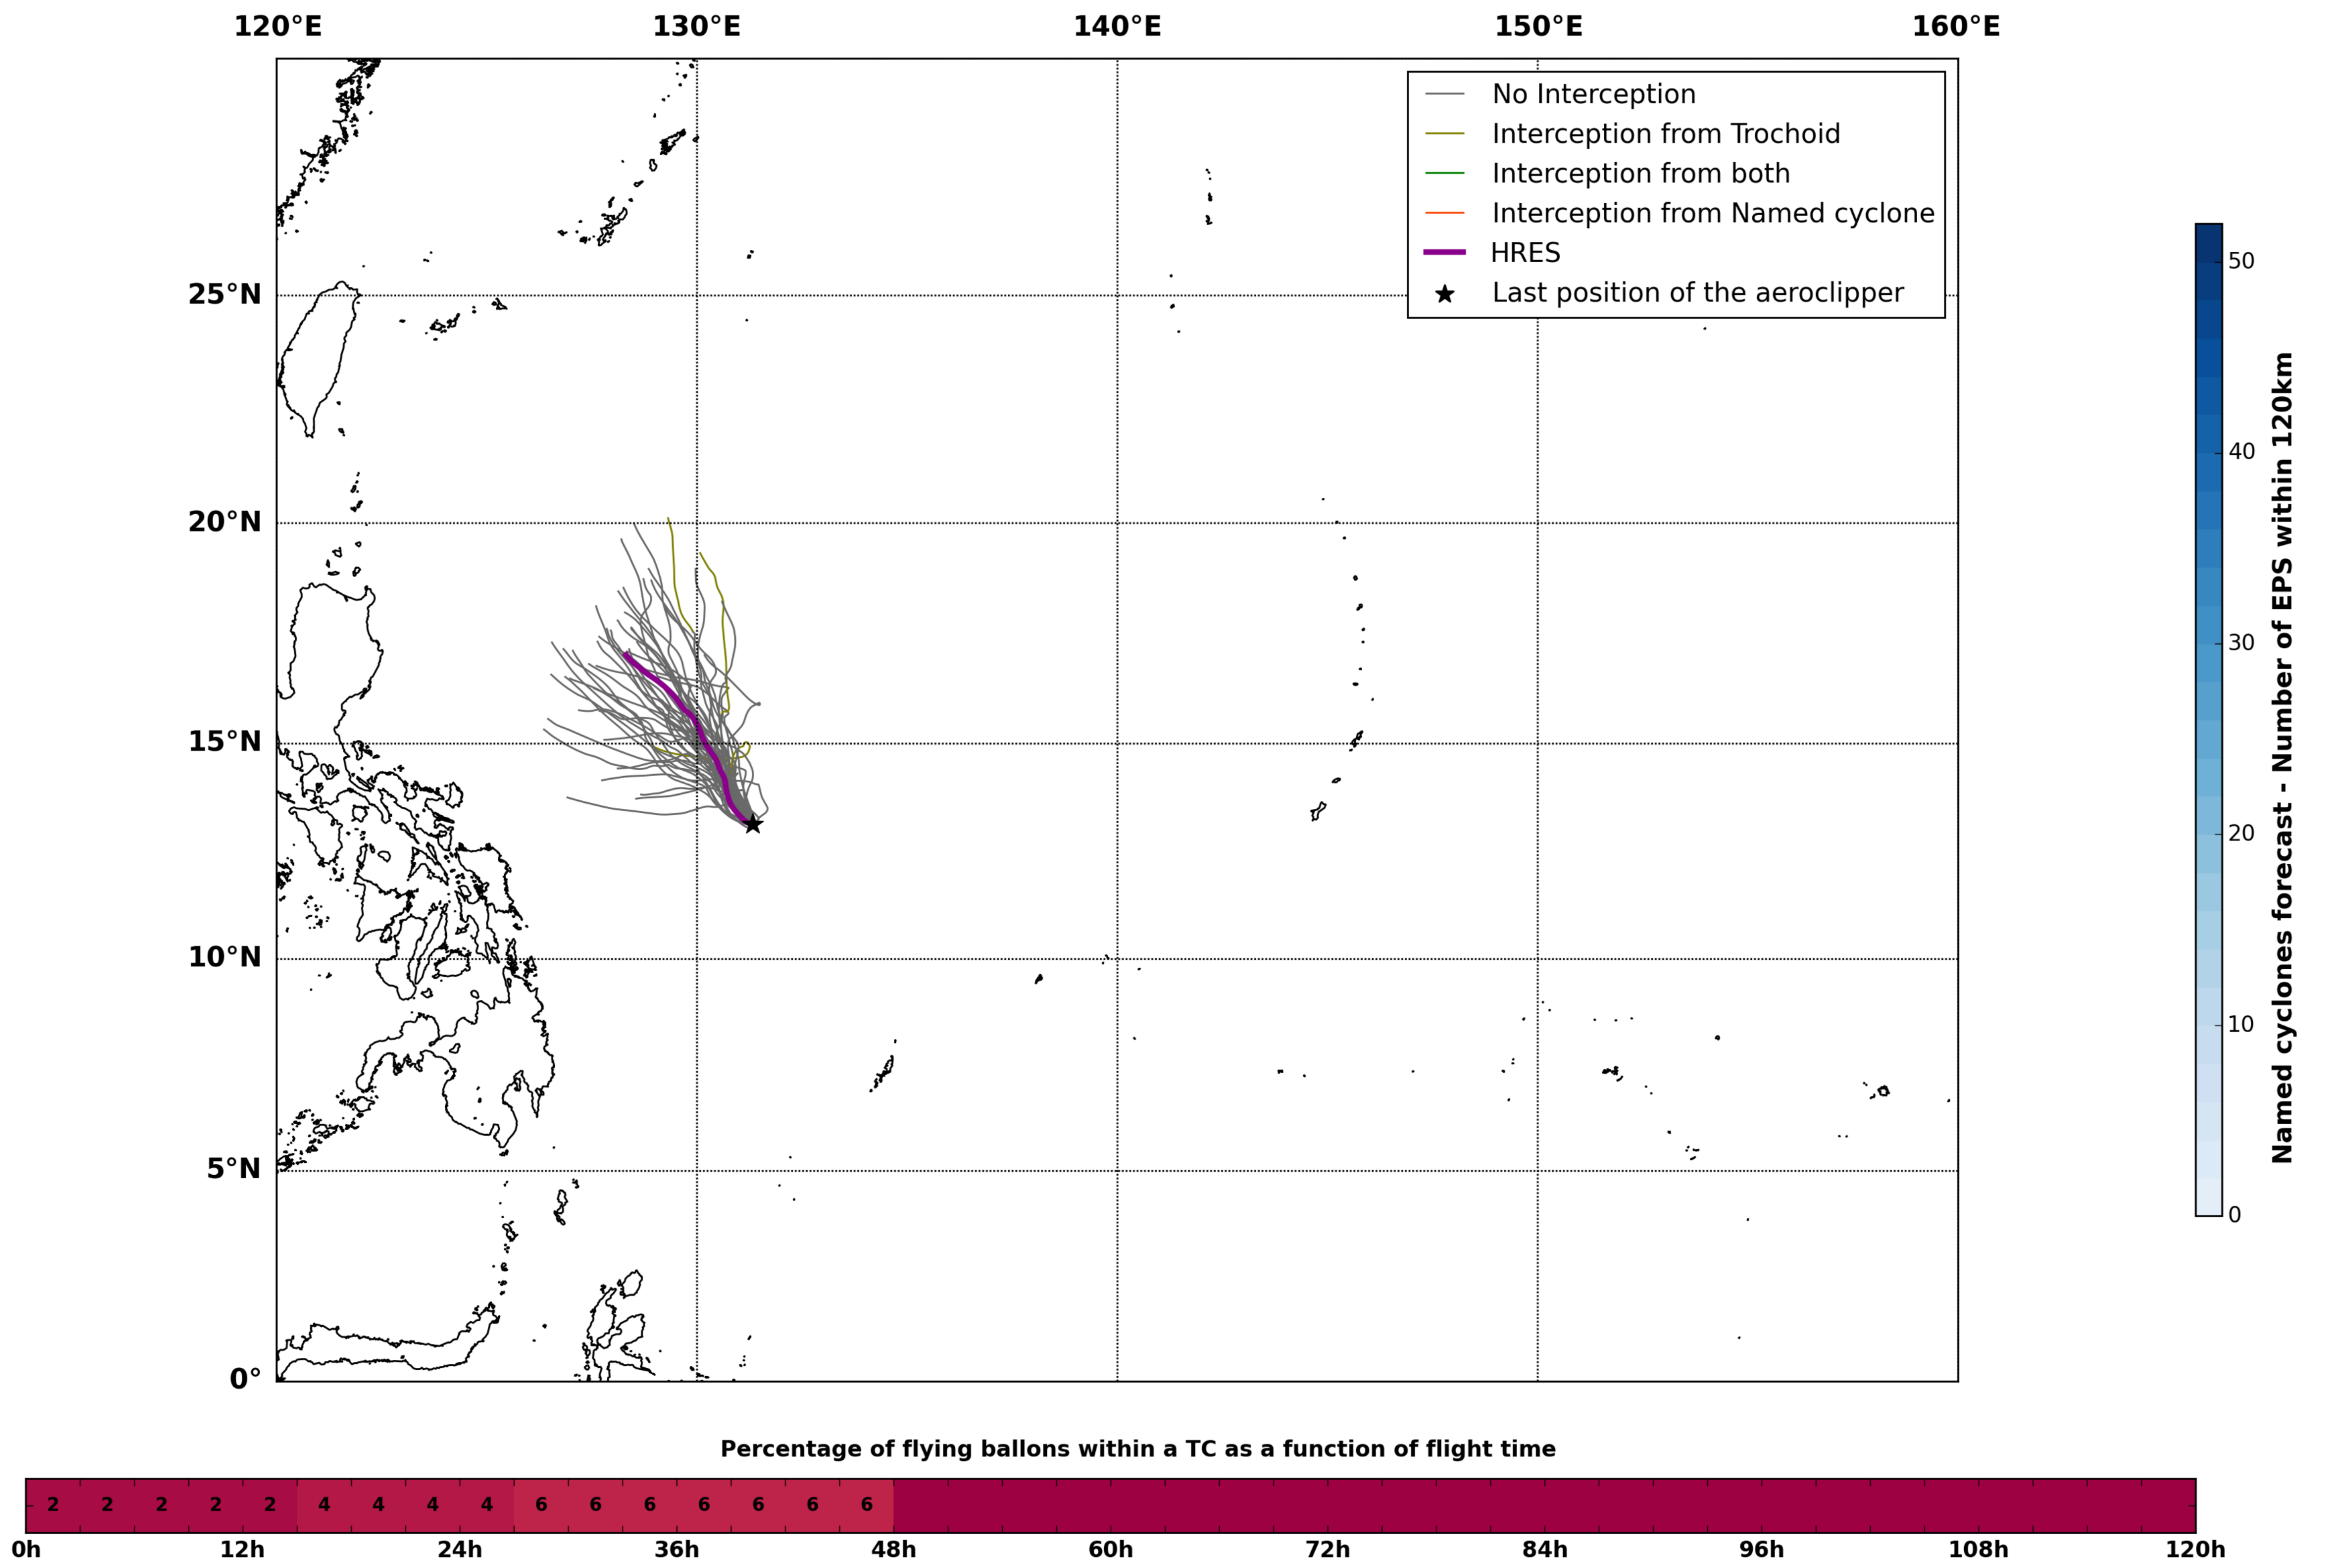

Aeroclipper CHL-PRL Intercept forecast from aeroclipper's position at 2022/05/21, 16h00 (UTC)

Aeroclipper CHL-PRL Grounding forecast from aeroclipper's position at 2022/05/21, 16h00 (UTC)