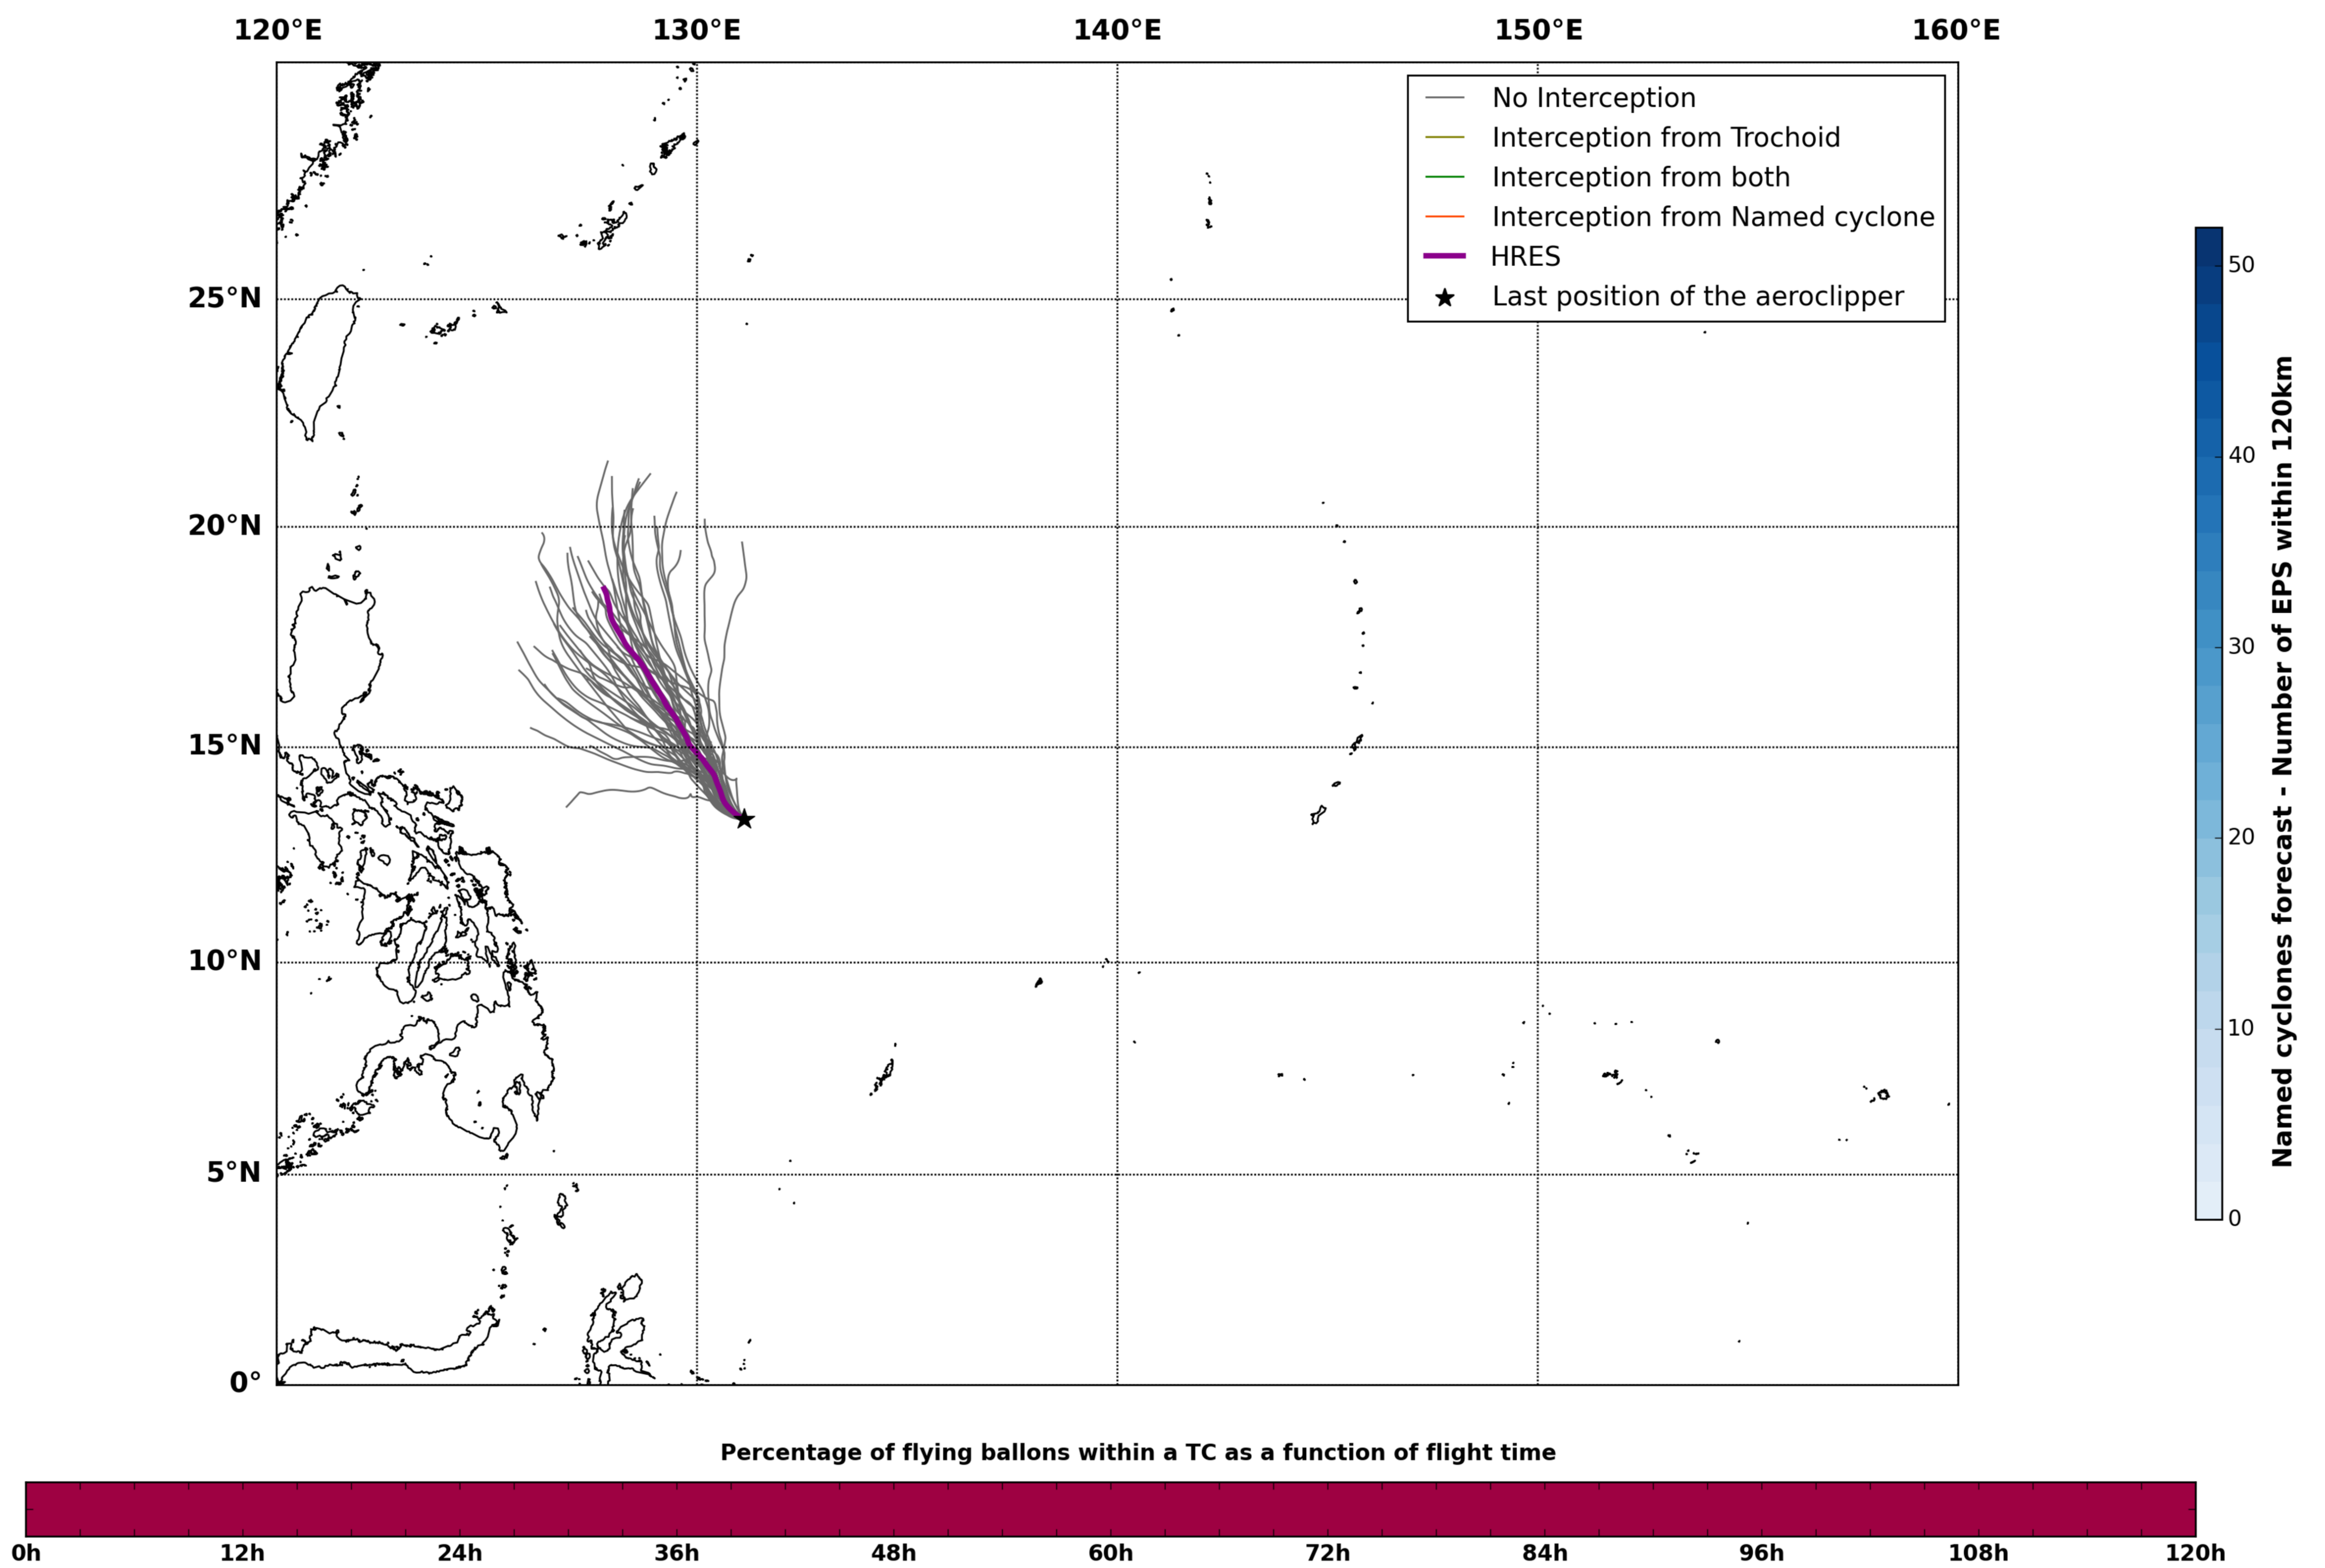

Aeroclipper CHL-PRL Intercept forecast from aeroclipper's position at 2022/05/21, 22h00 (UTC)

Aeroclipper CHL-PRL Grounding forecast from aeroclipper's position at 2022/05/21, 22h00 (UTC)