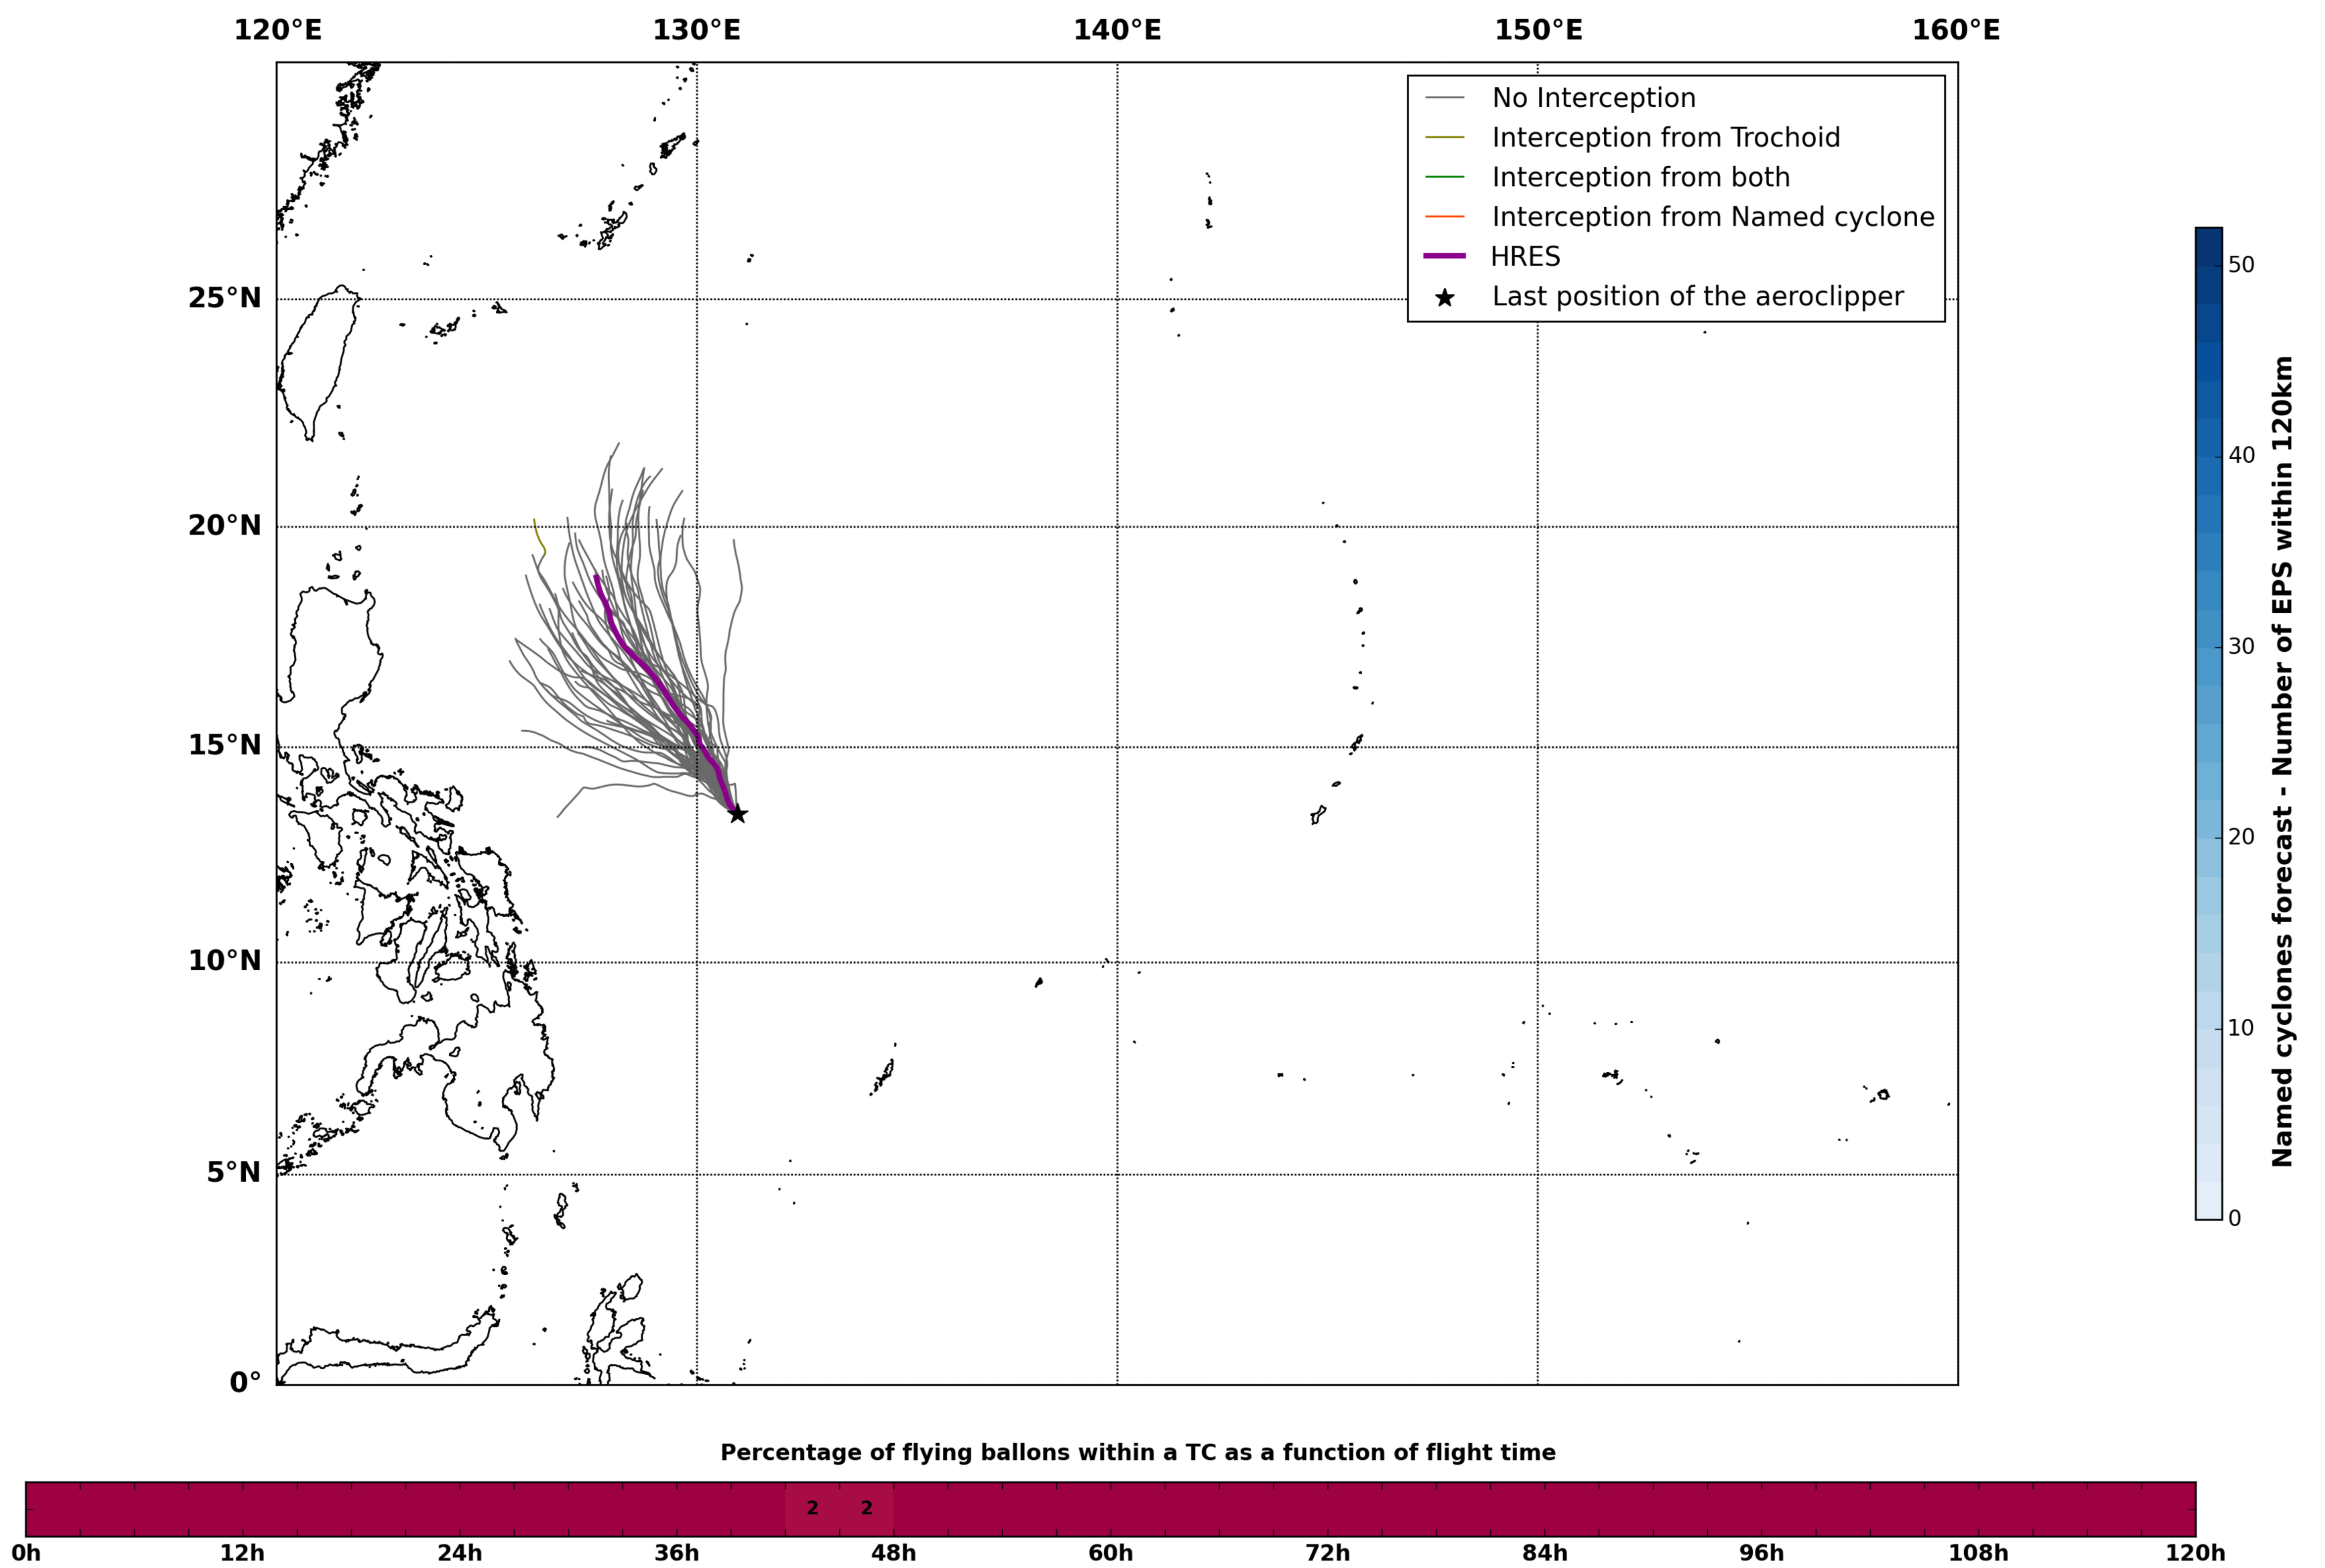

Aeroclipper CHL-PRL Intercept forecast from aeroclipper's position at 2022/05/22, 01h00 (UTC)

Aeroclipper CHL-PRL Grounding forecast from aeroclipper's position at 2022/05/22, 01h00 (UTC)