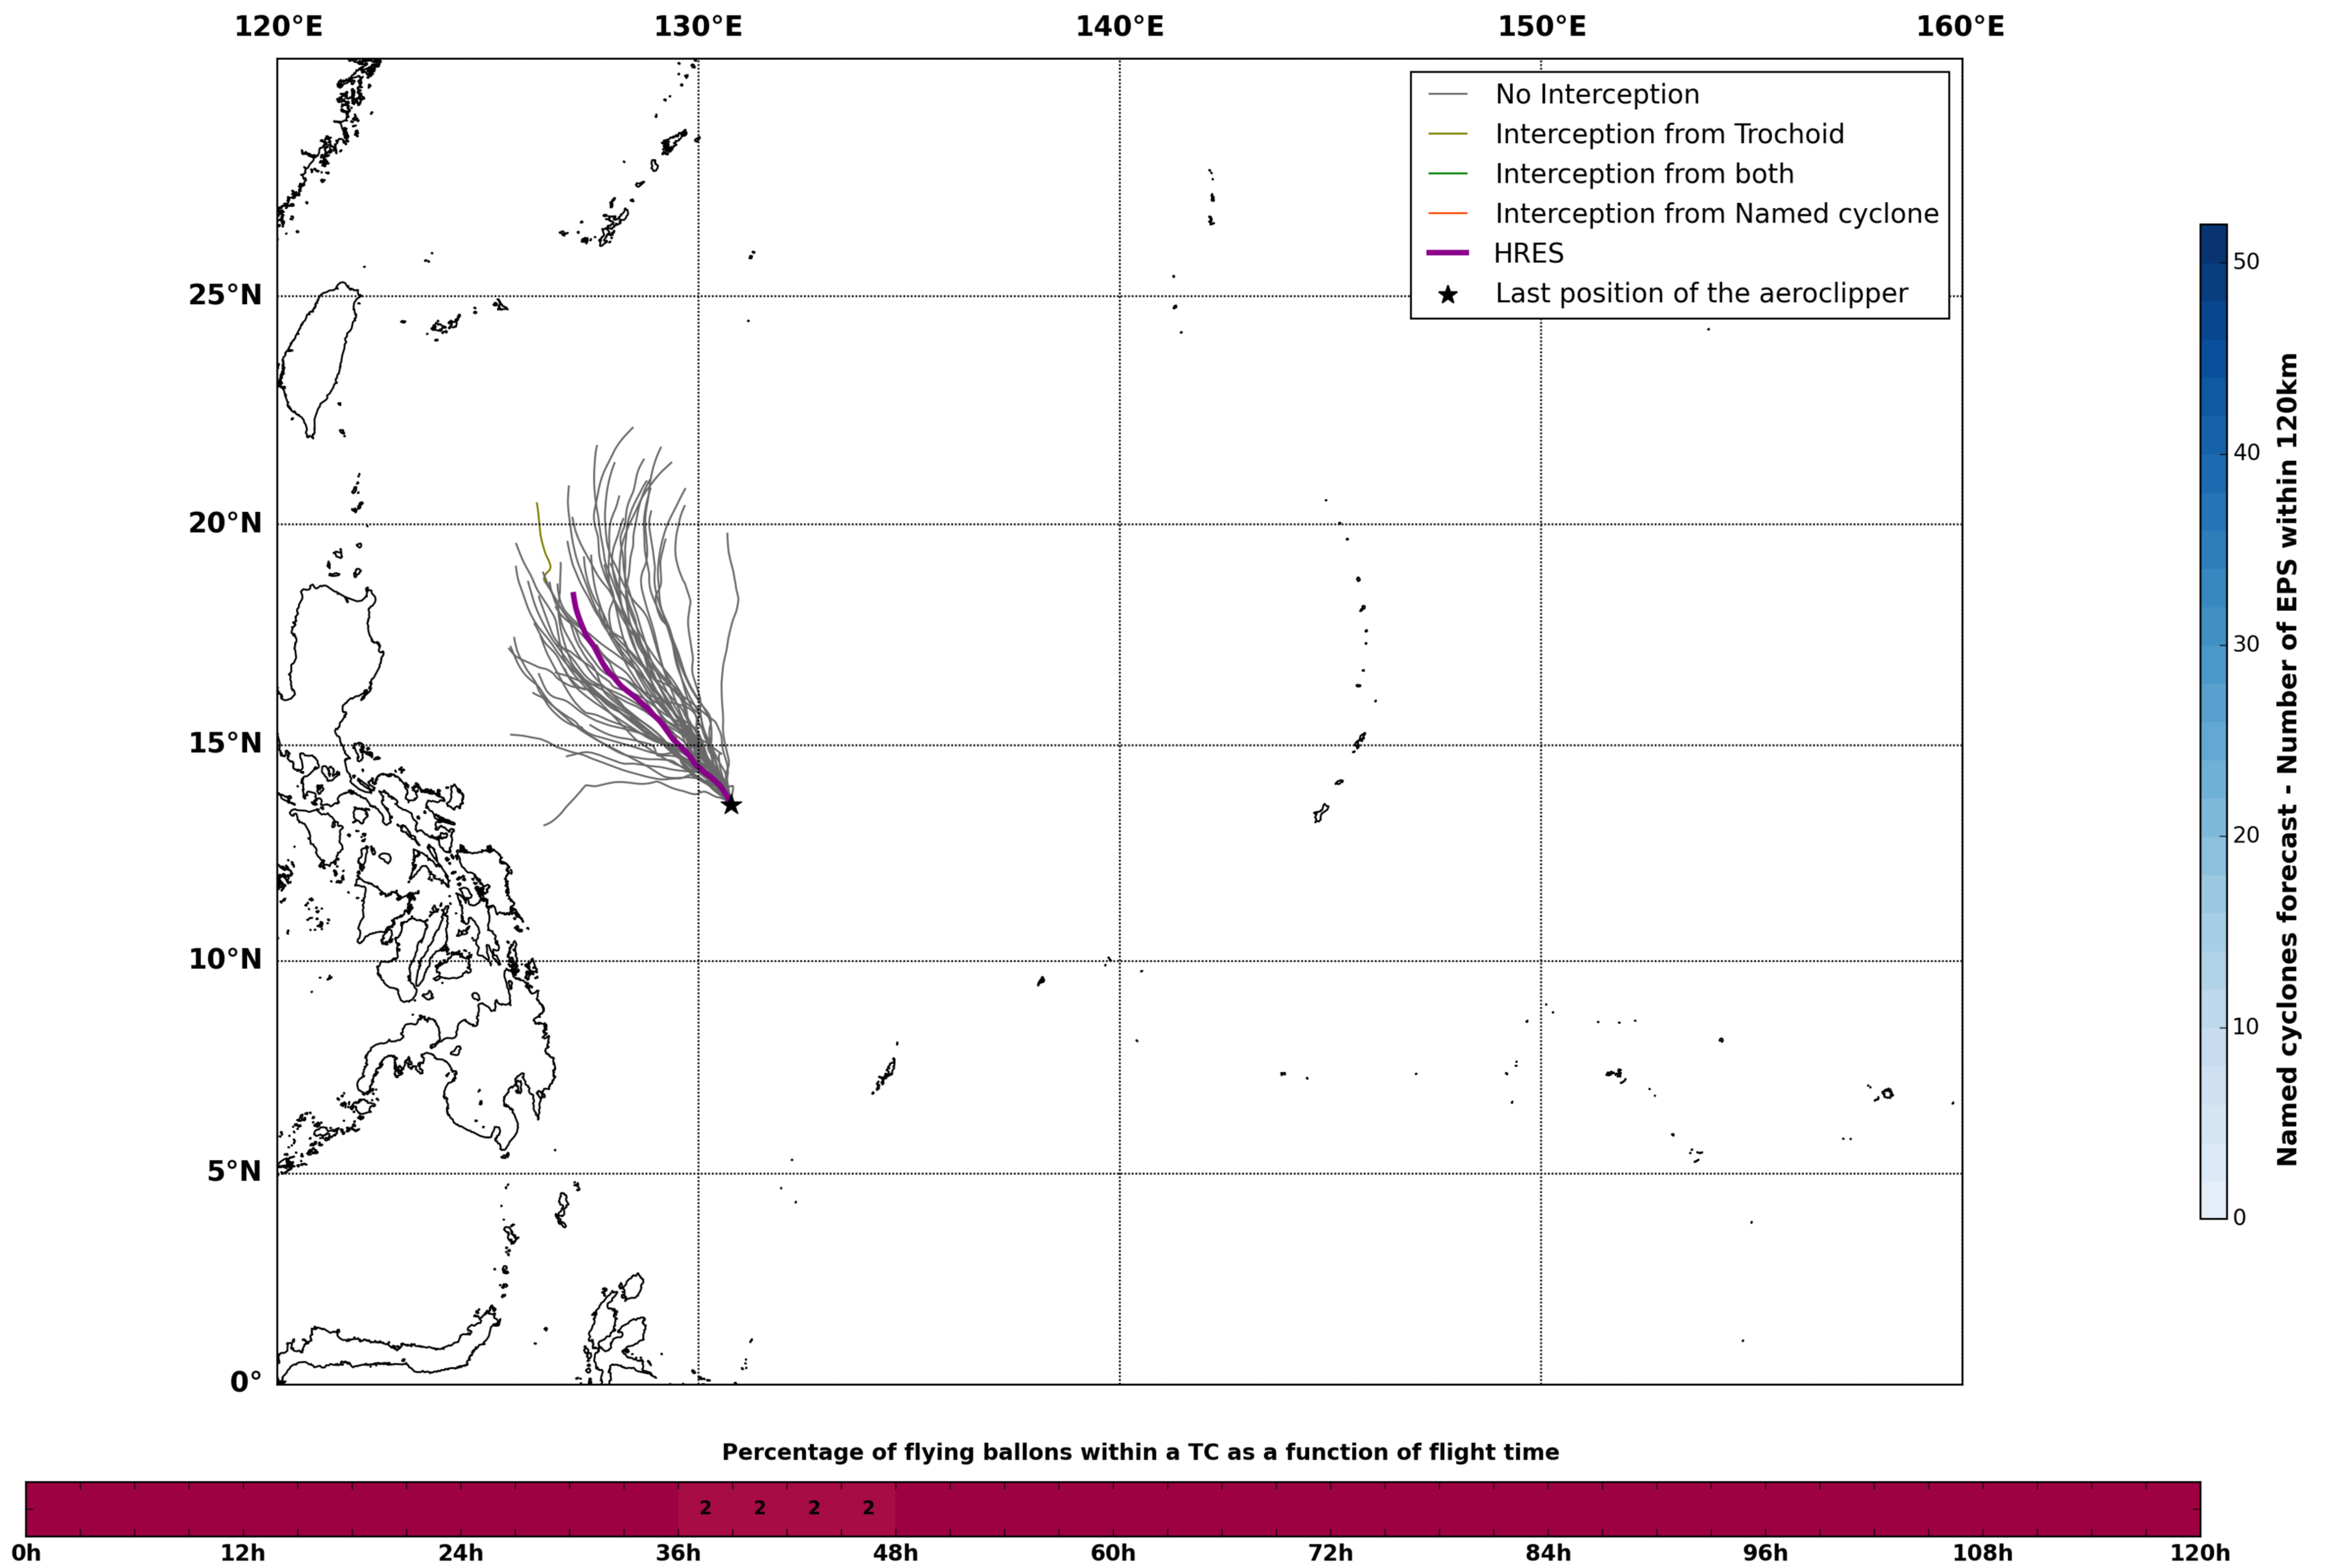

Aeroclipper CHL-PRL Intercept forecast from aeroclipper's position at 2022/05/22, 04h00 (UTC)

Aeroclipper CHL-PRL Grounding forecast from aeroclipper's position at 2022/05/22, 04h00 (UTC)