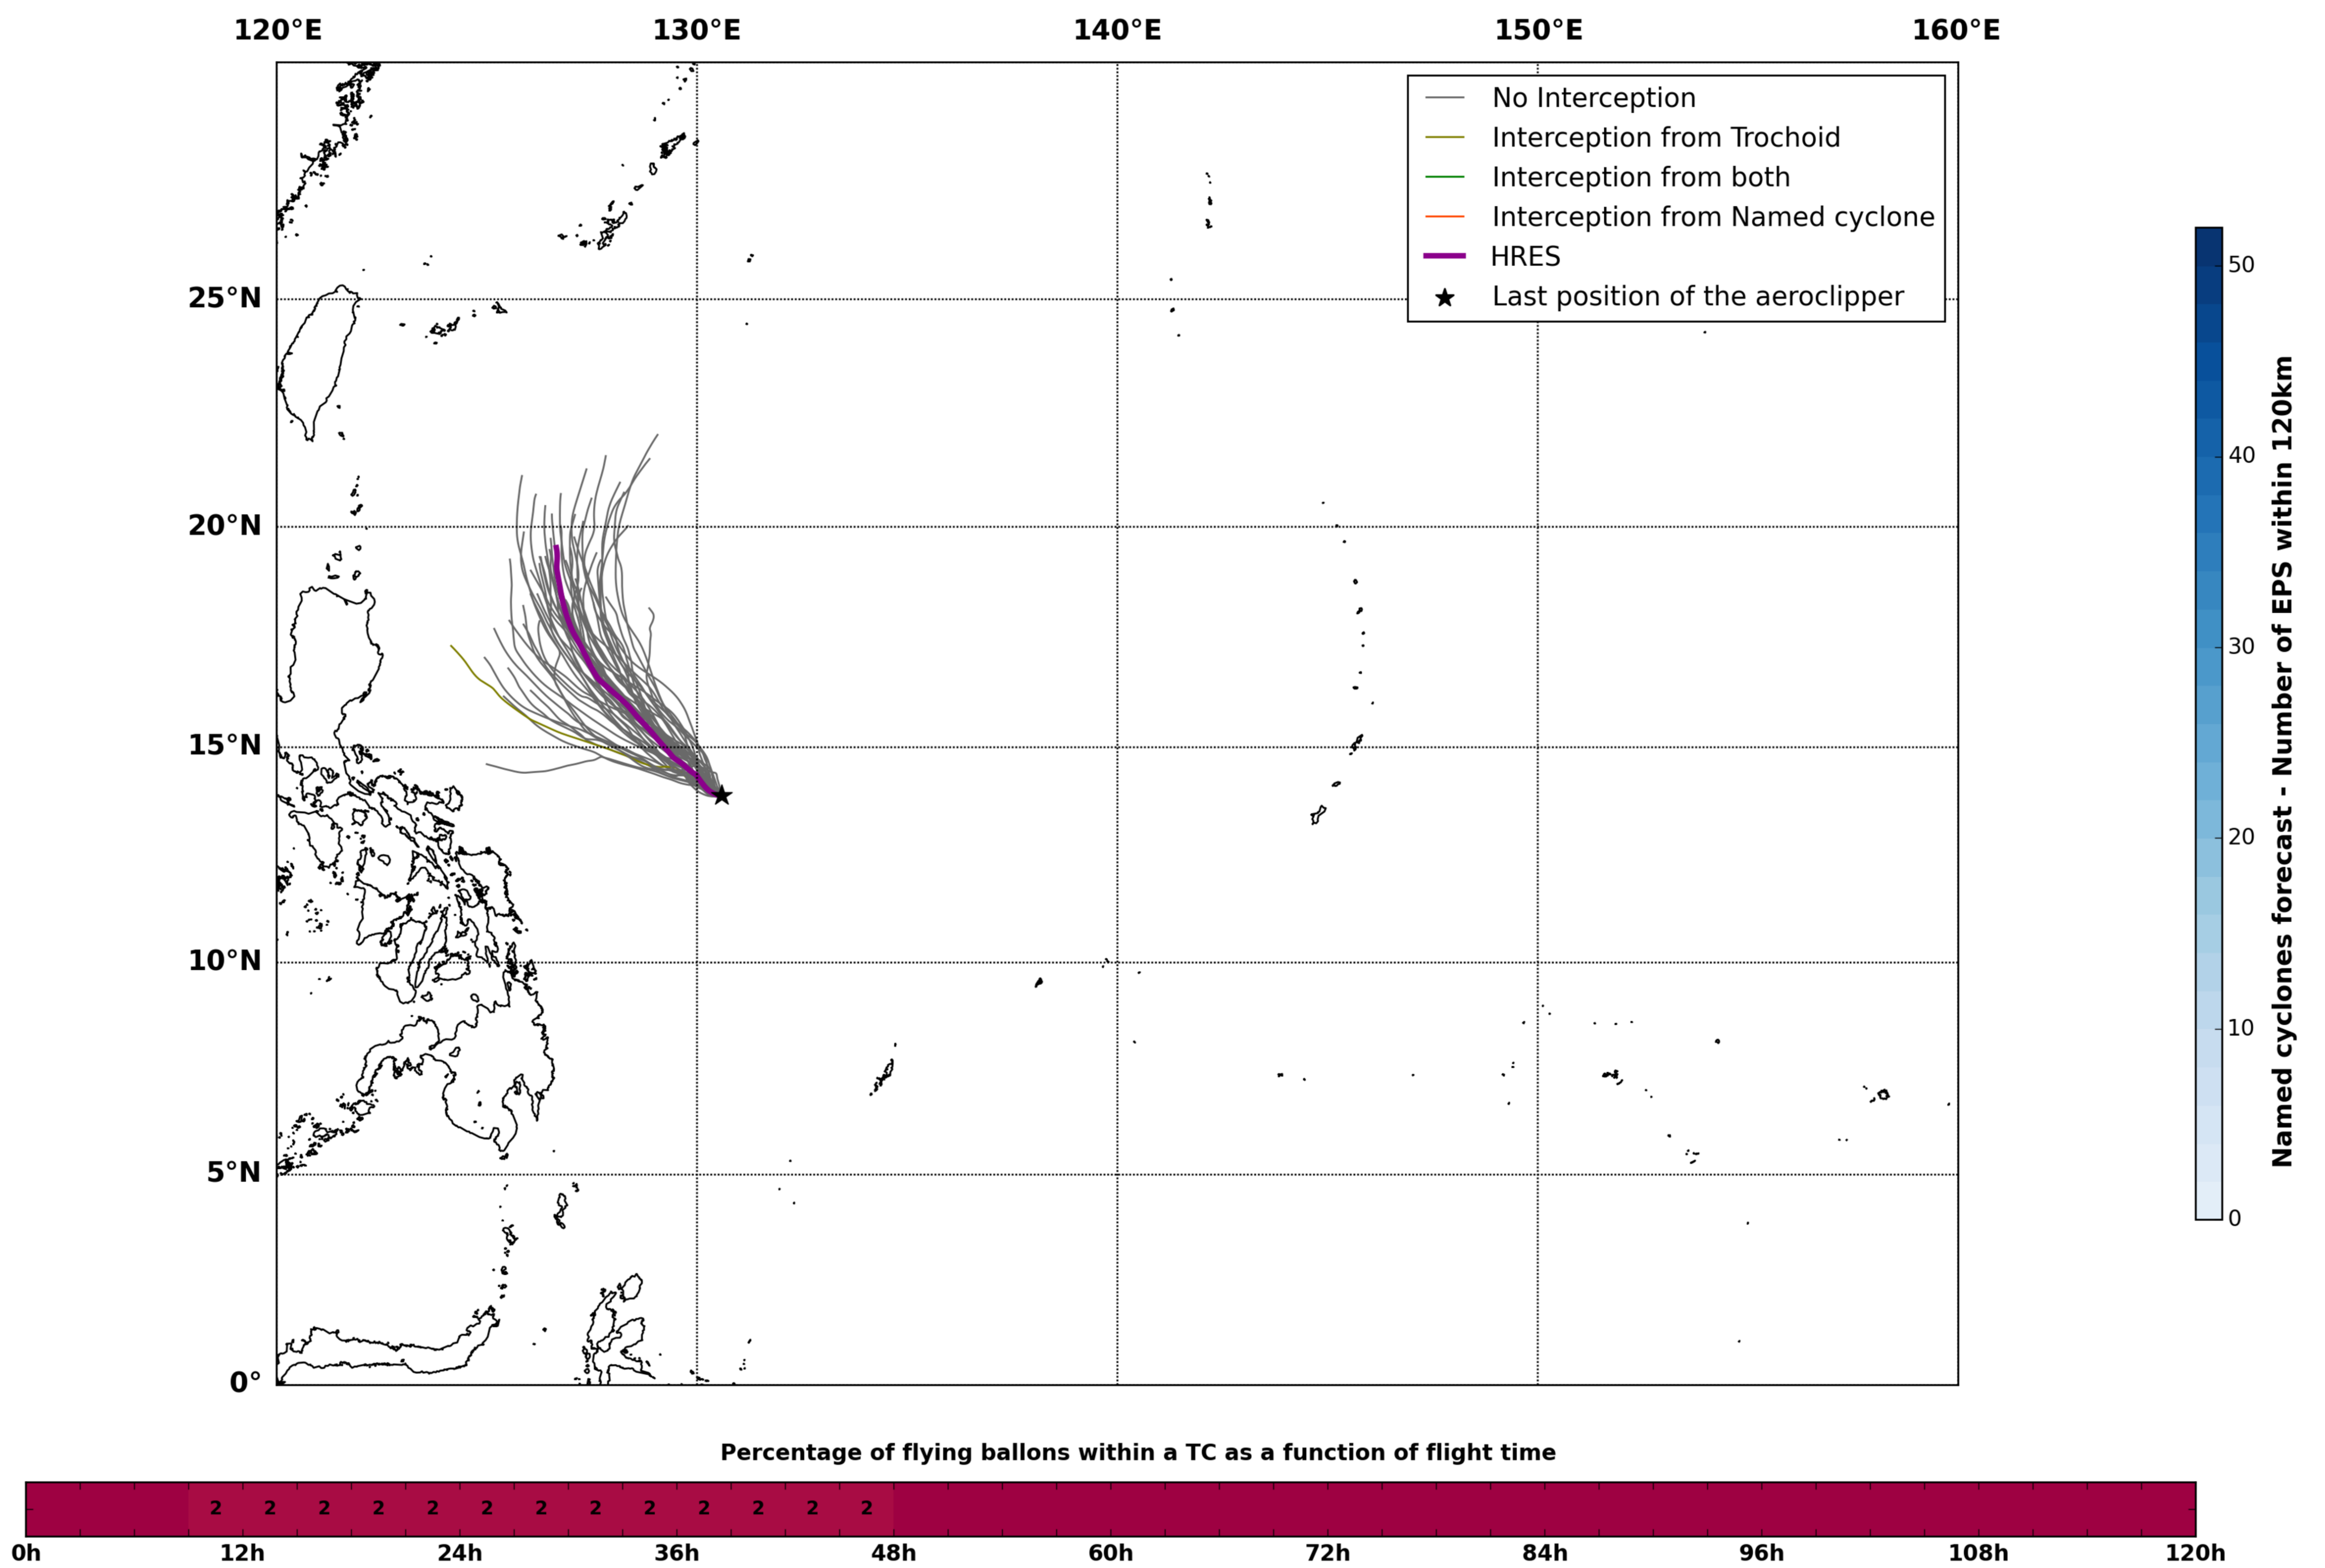

Aeroclipper CHL-PRL Intercept forecast from aeroclipper's position at 2022/05/22, 10h00 (UTC)

Aeroclipper CHL-PRL Grounding forecast from aeroclipper's position at 2022/05/22, 10h00 (UTC)