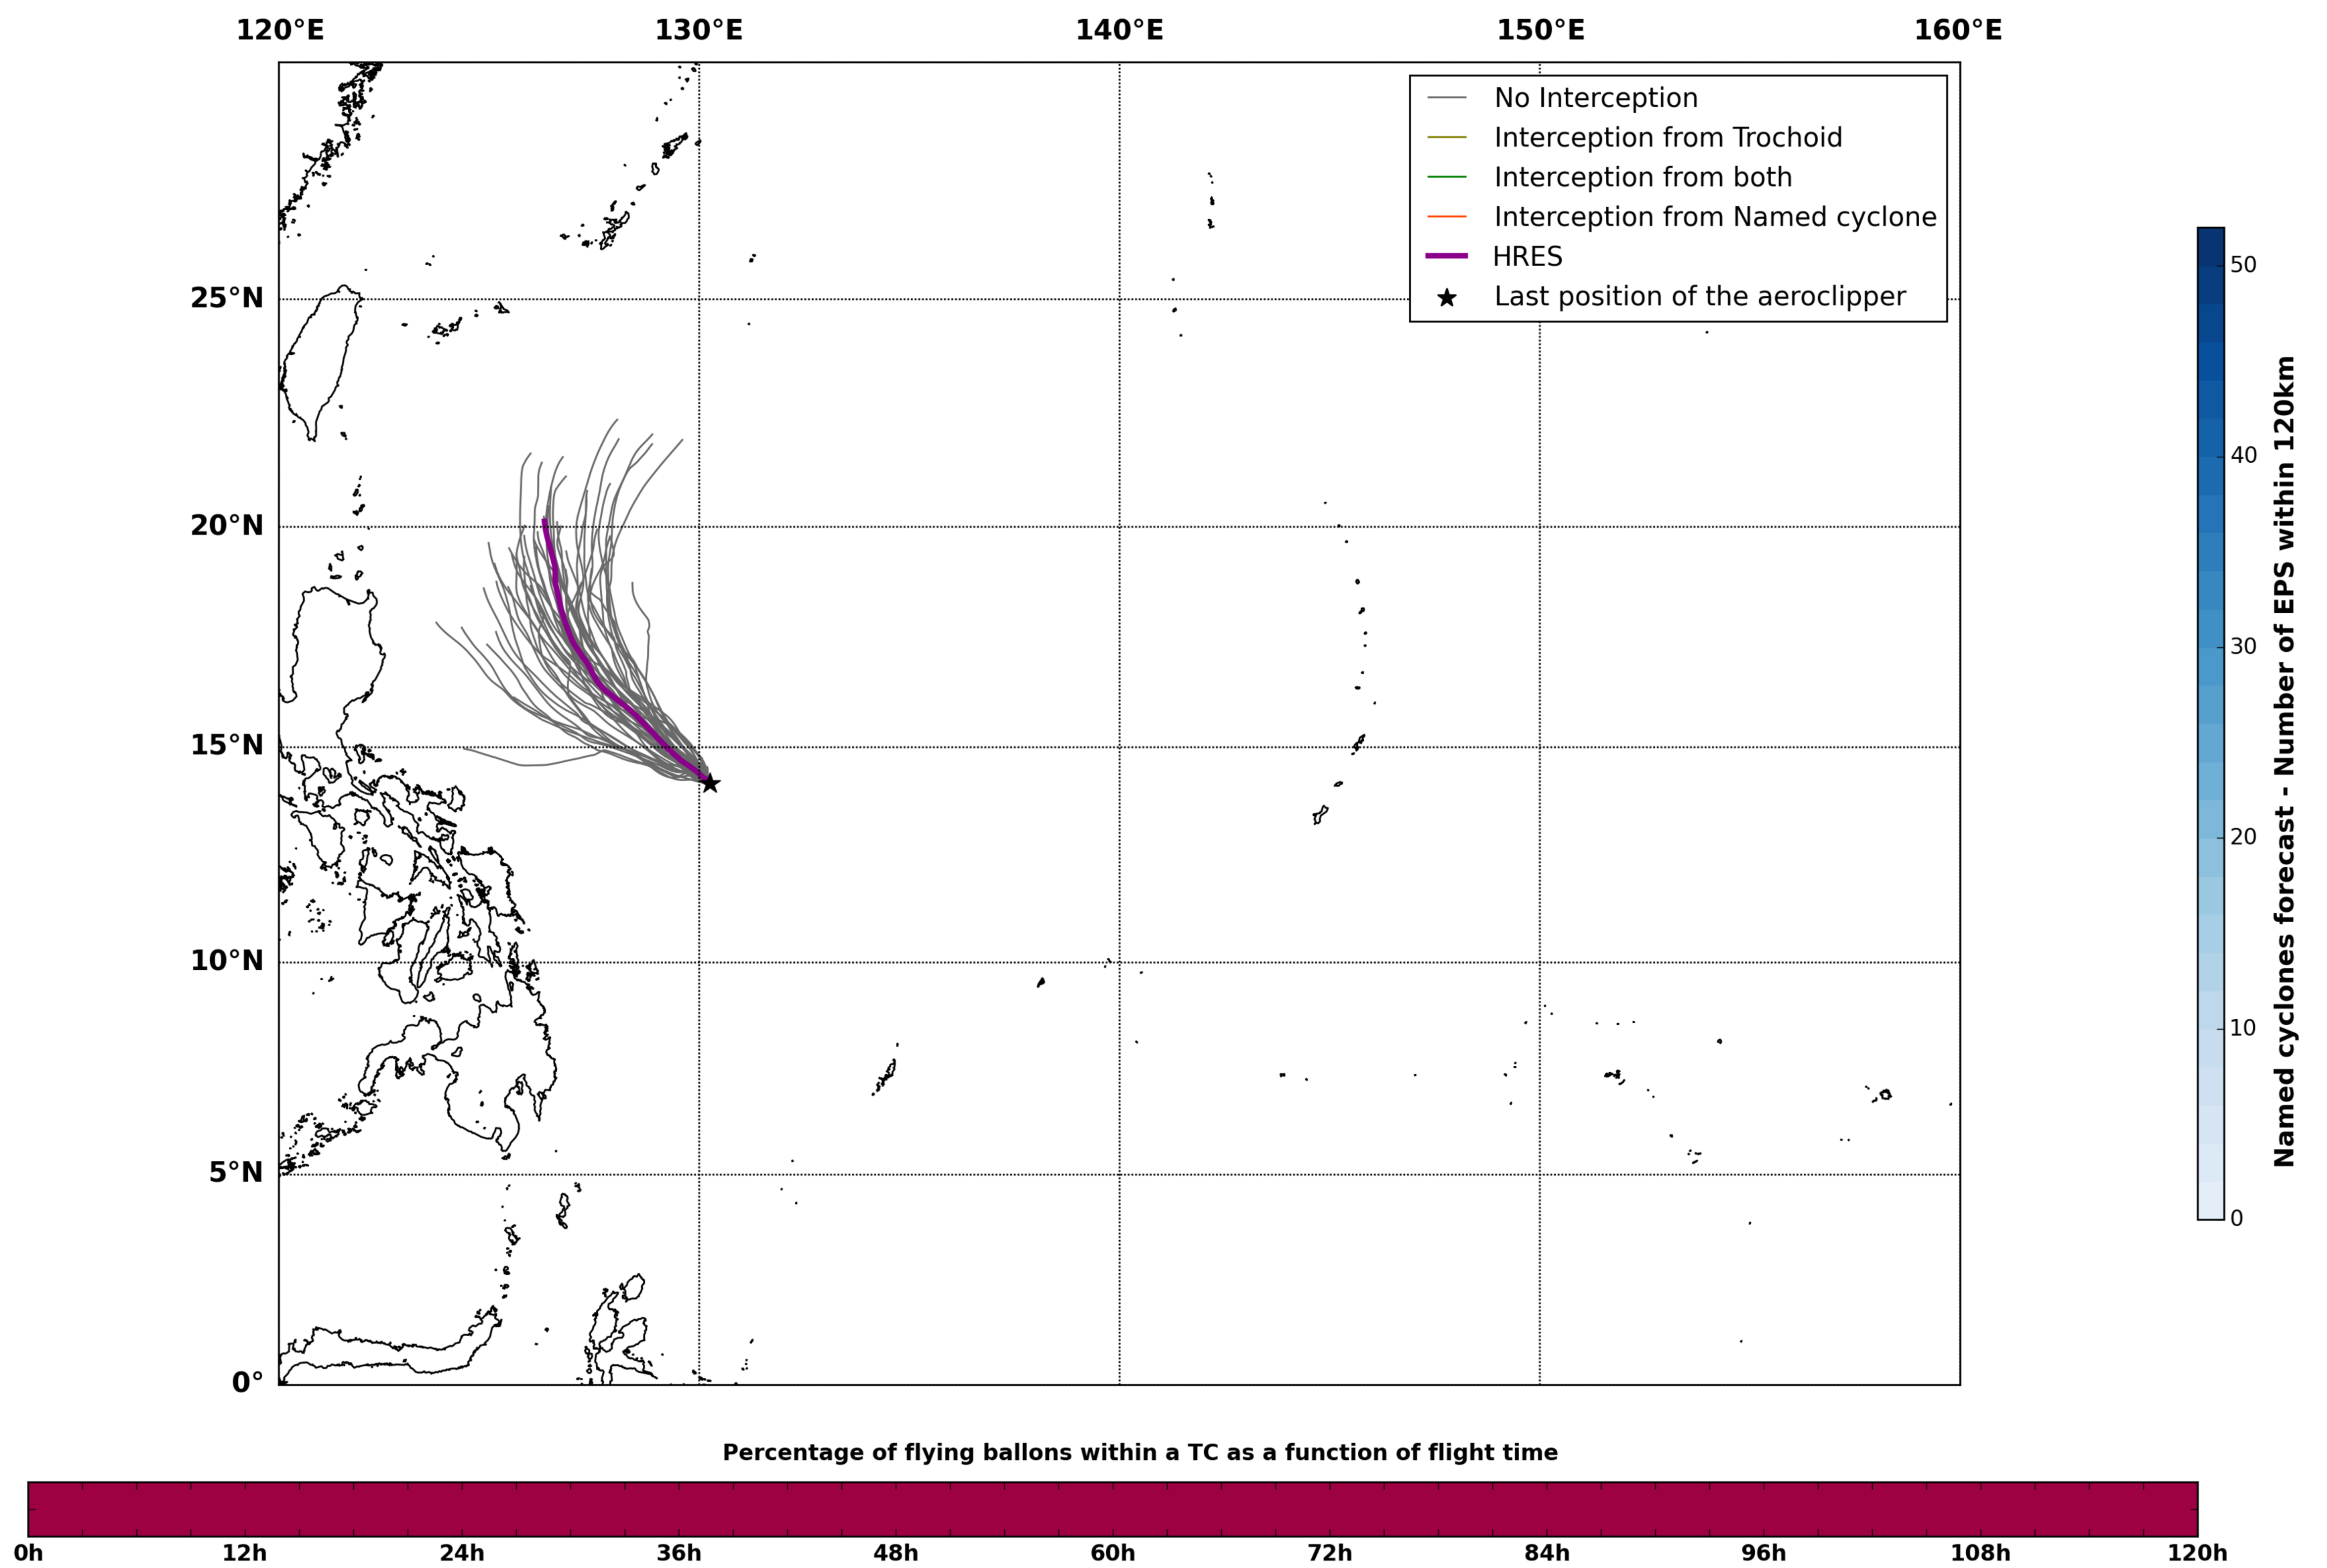

Aeroclipper CHL-PRL Intercept forecast from aeroclipper's position at 2022/05/22, 16h00 (UTC)

Aeroclipper CHL-PRL Grounding forecast from aeroclipper's position at 2022/05/22, 16h00 (UTC)