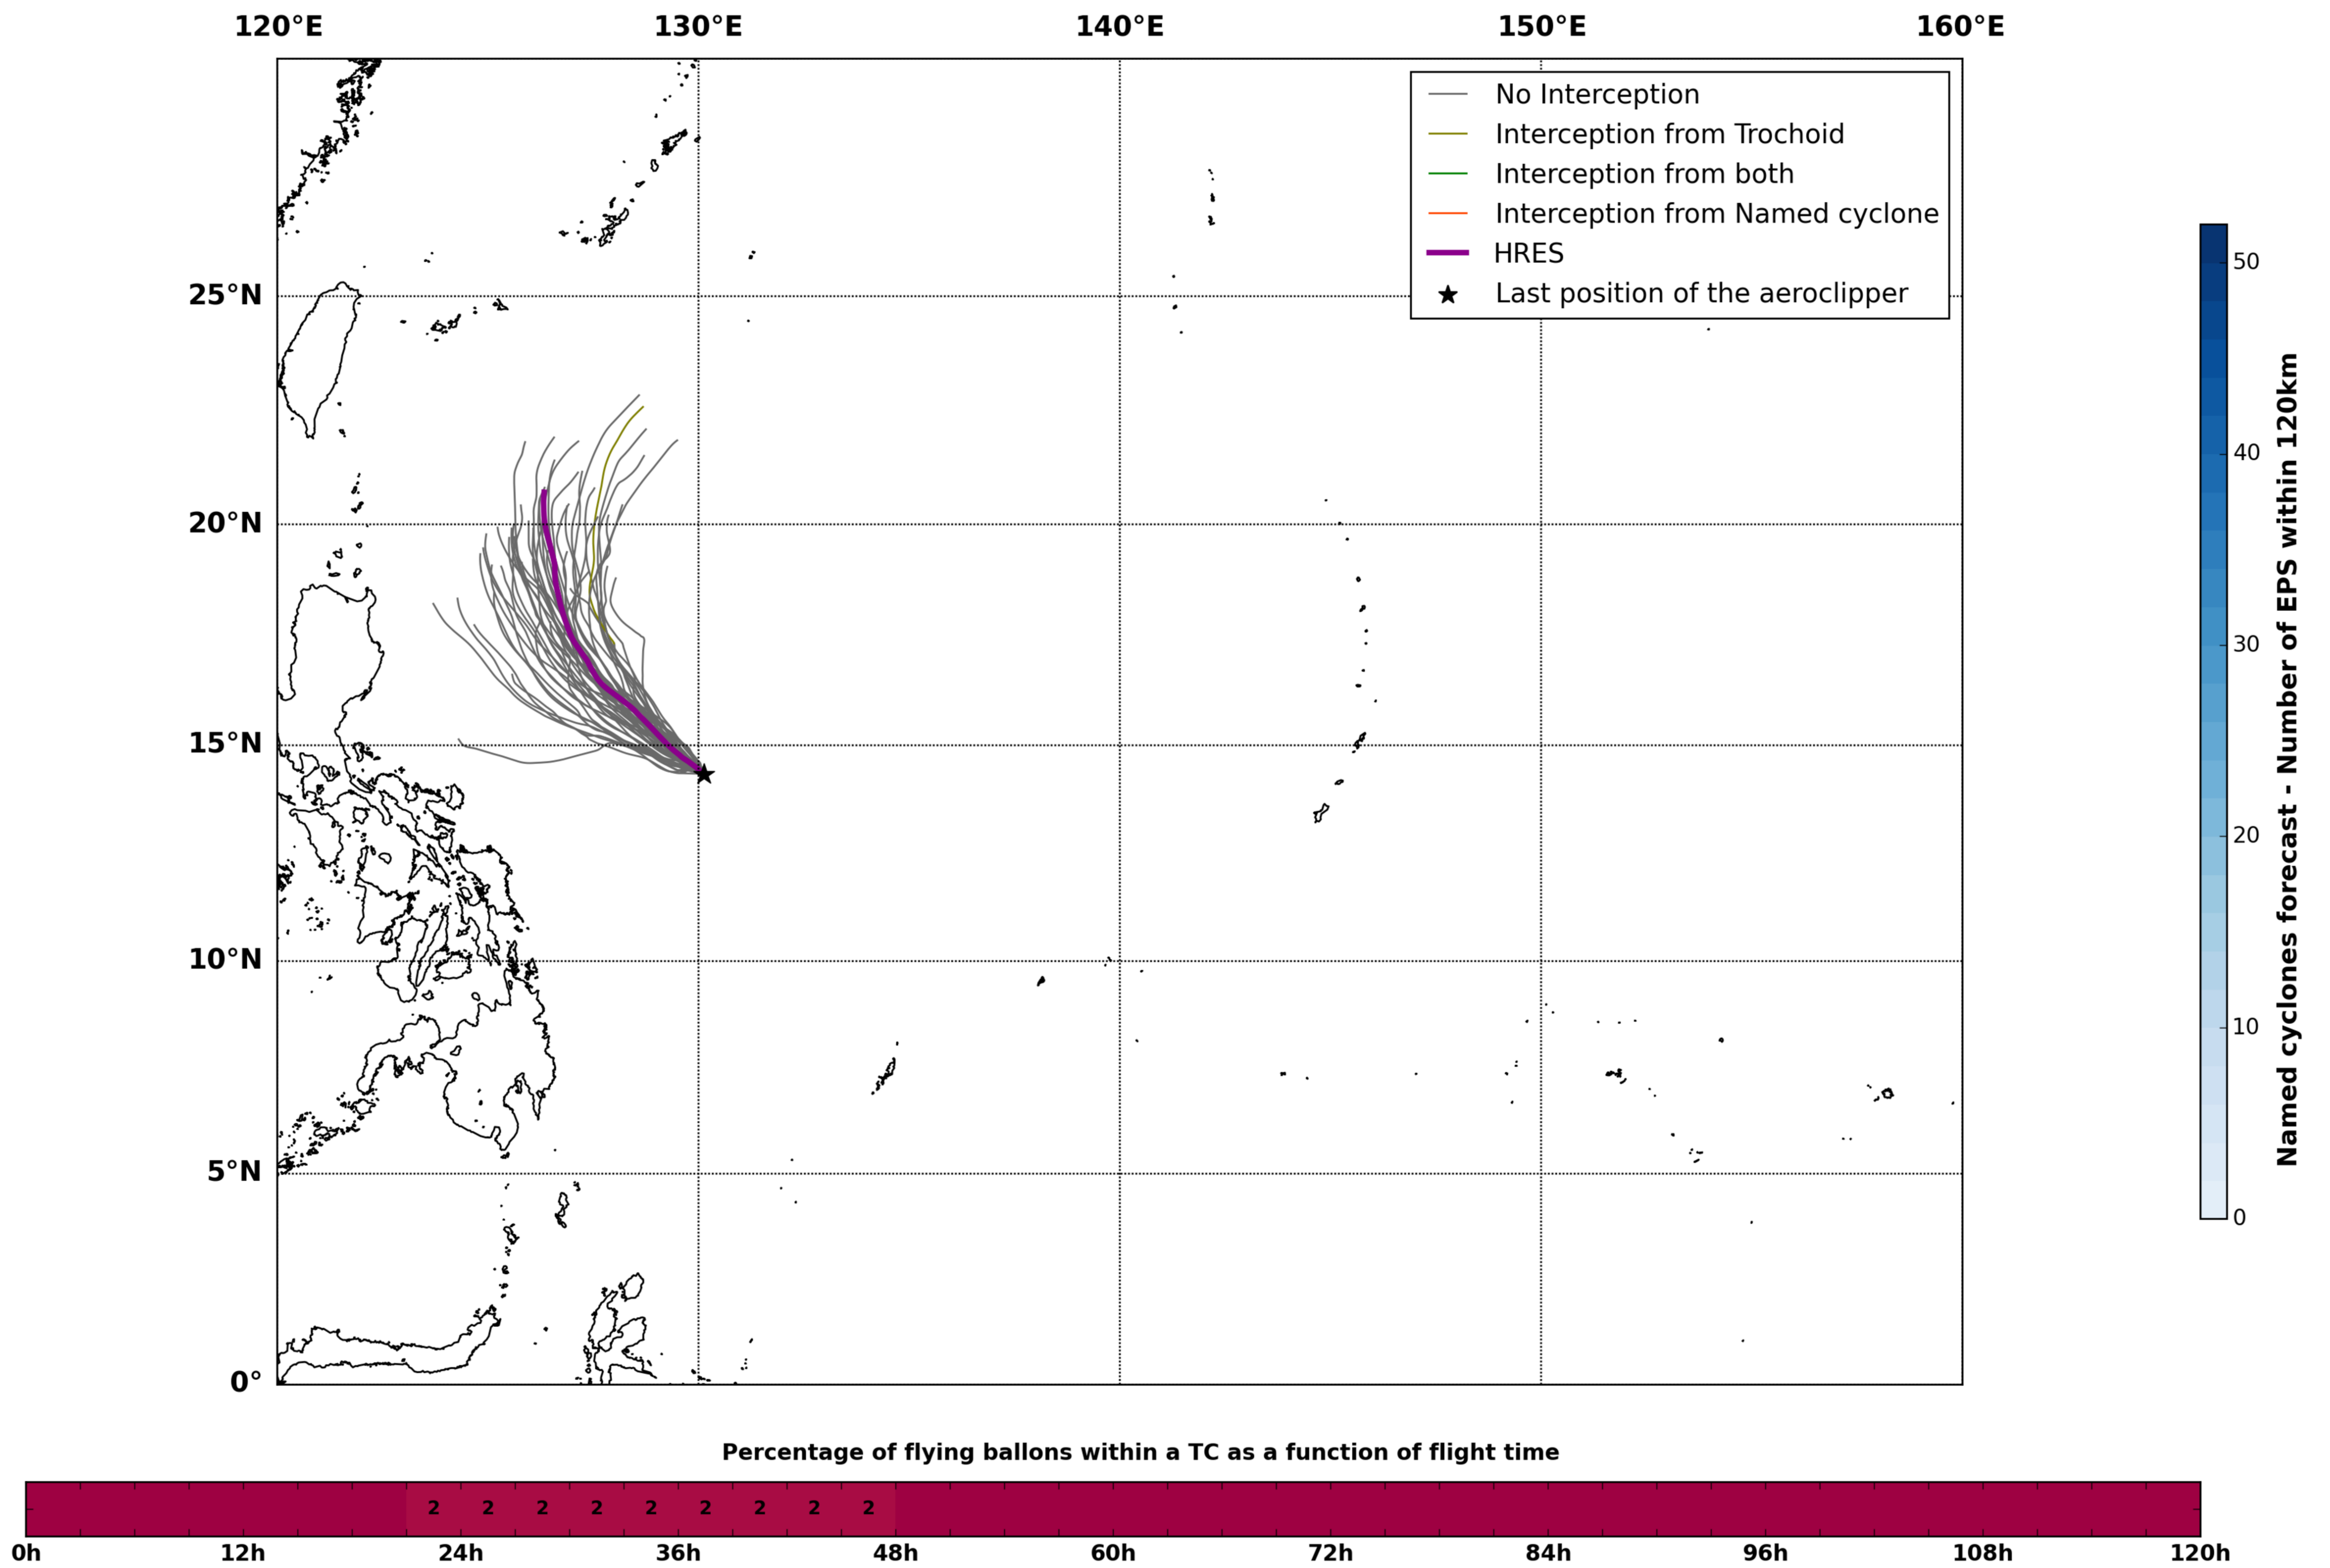

### Aeroclipper CHL-PRL Intercept forecast from aeroclipper's position at 2022/05/22, 19h00 (UTC)

### Aeroclipper CHL-PRL Grounding forecast from aeroclipper's position at 2022/05/22, 19h00 (UTC)