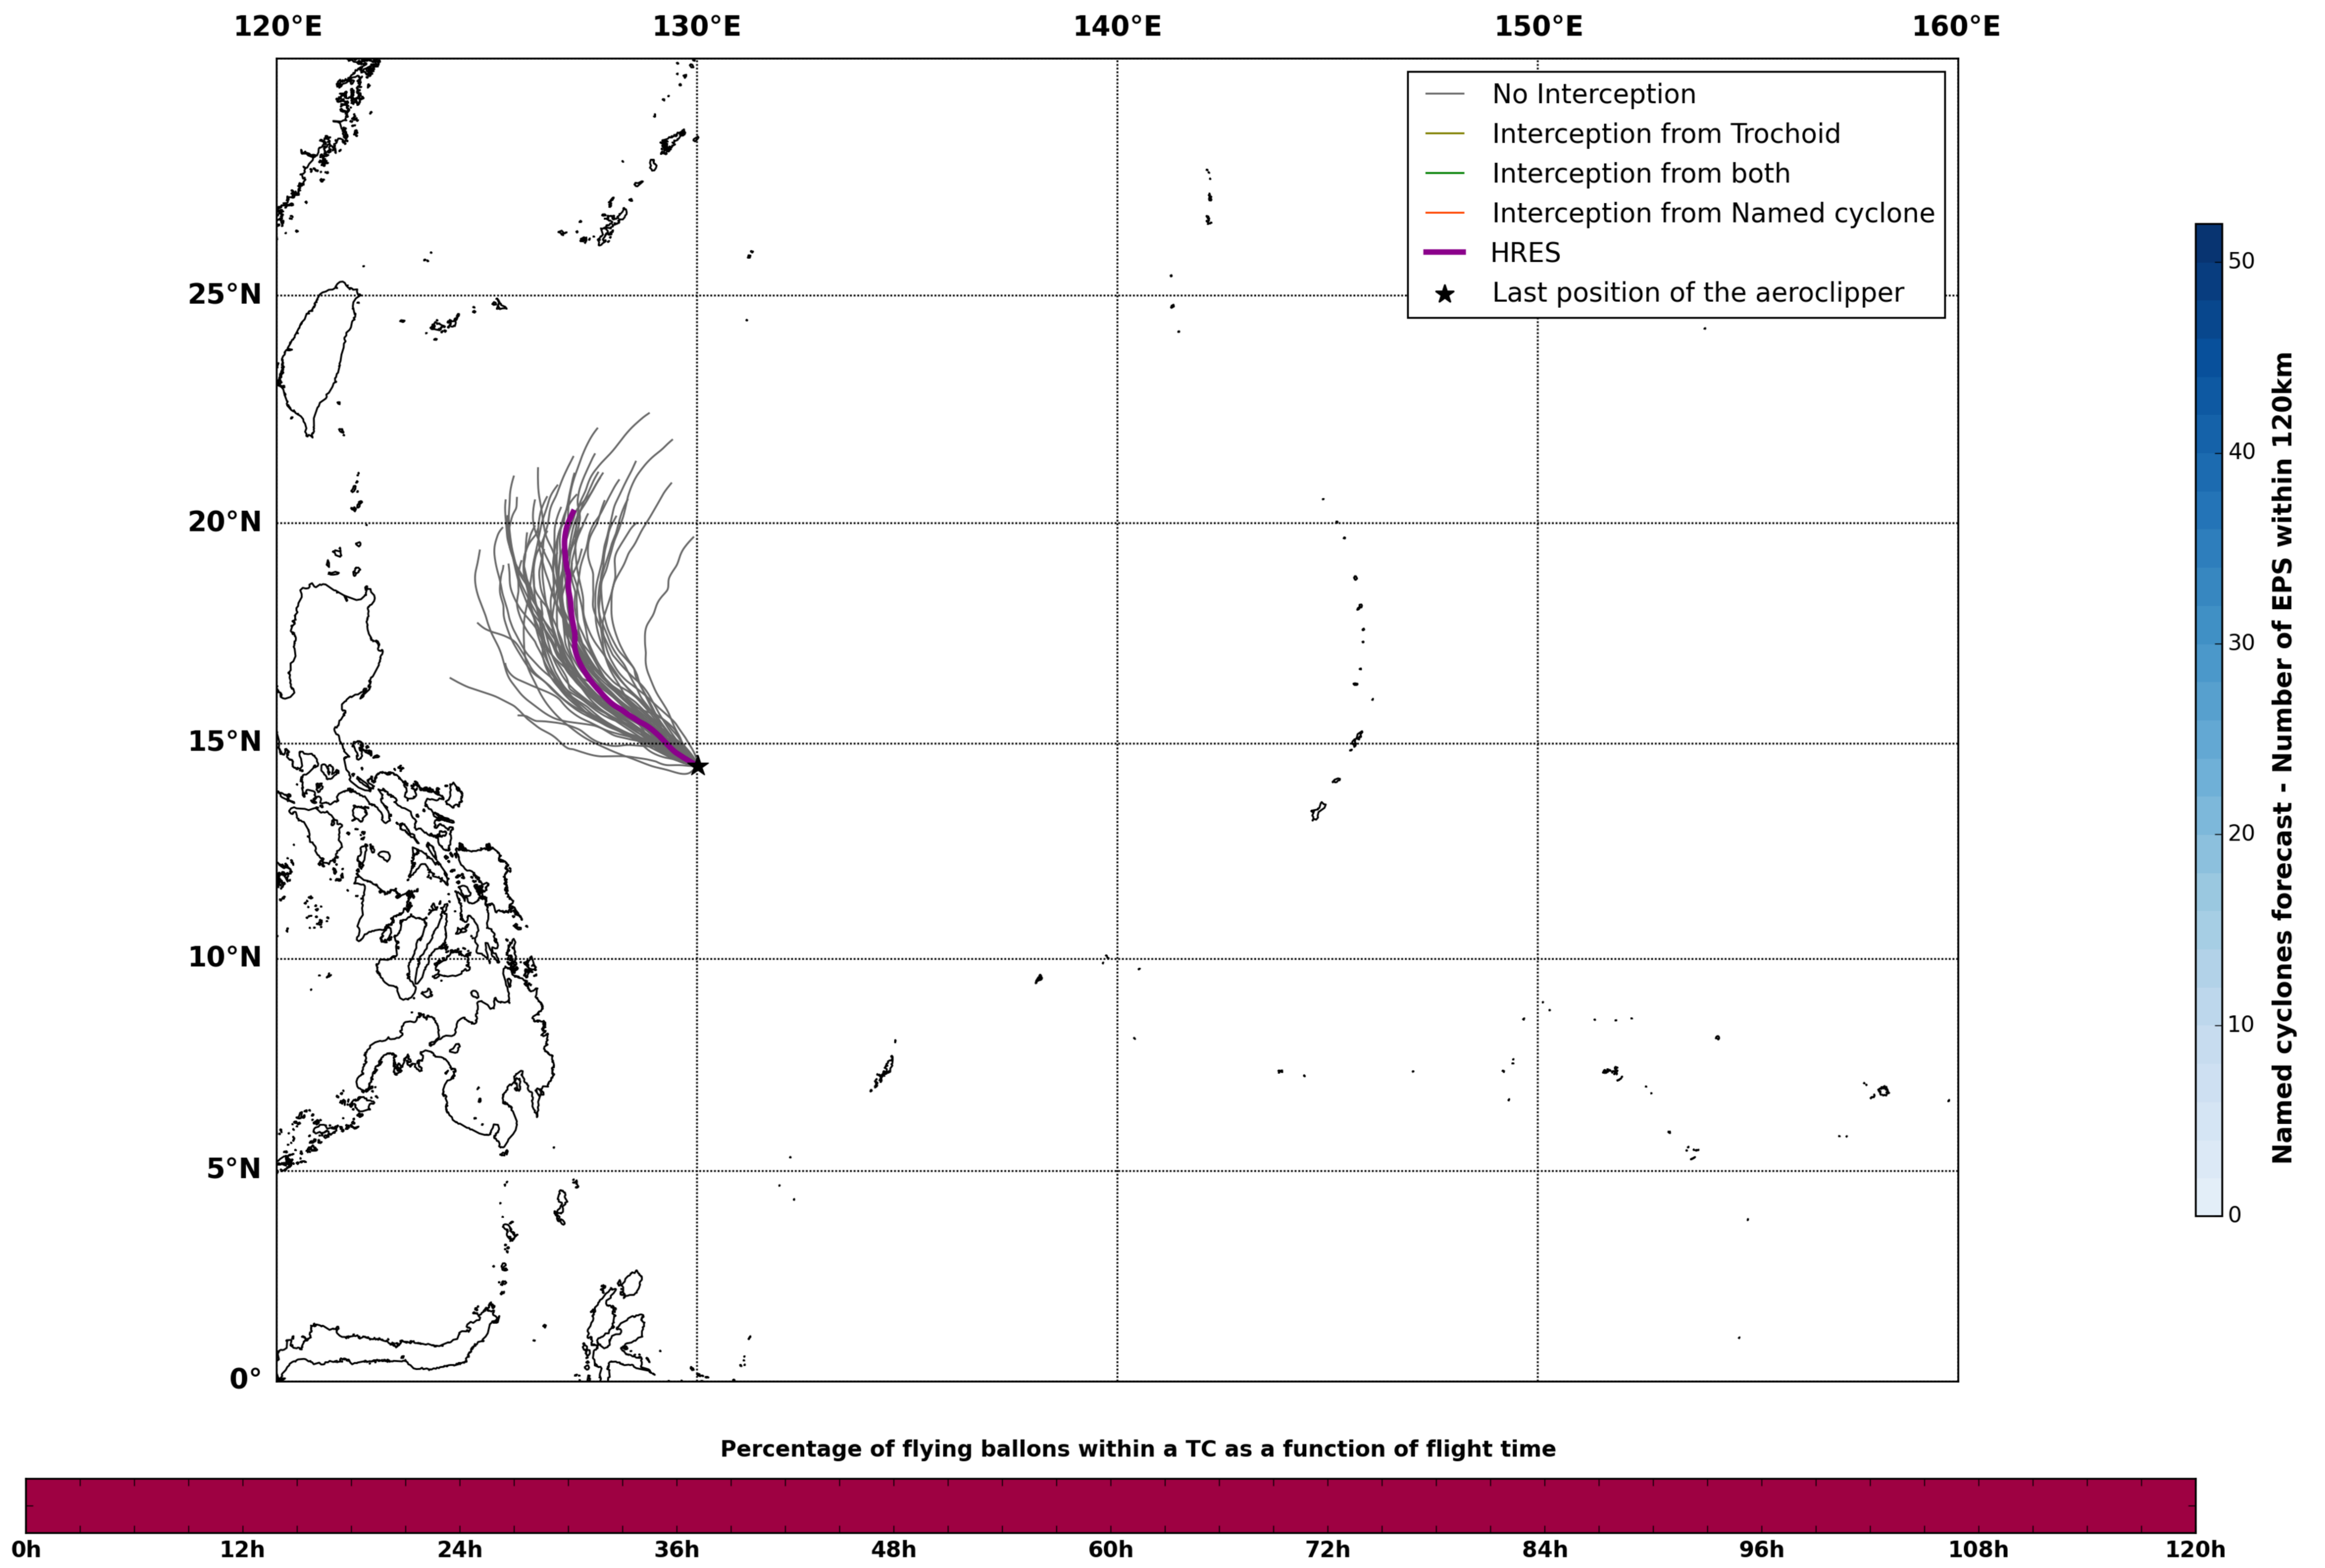

### Aeroclipper CHL-PRL Intercept forecast from aeroclipper's position at 2022/05/22, 22h00 (UTC)

### Aeroclipper CHL-PRL Grounding forecast from aeroclipper's position at 2022/05/22, 22h00 (UTC)