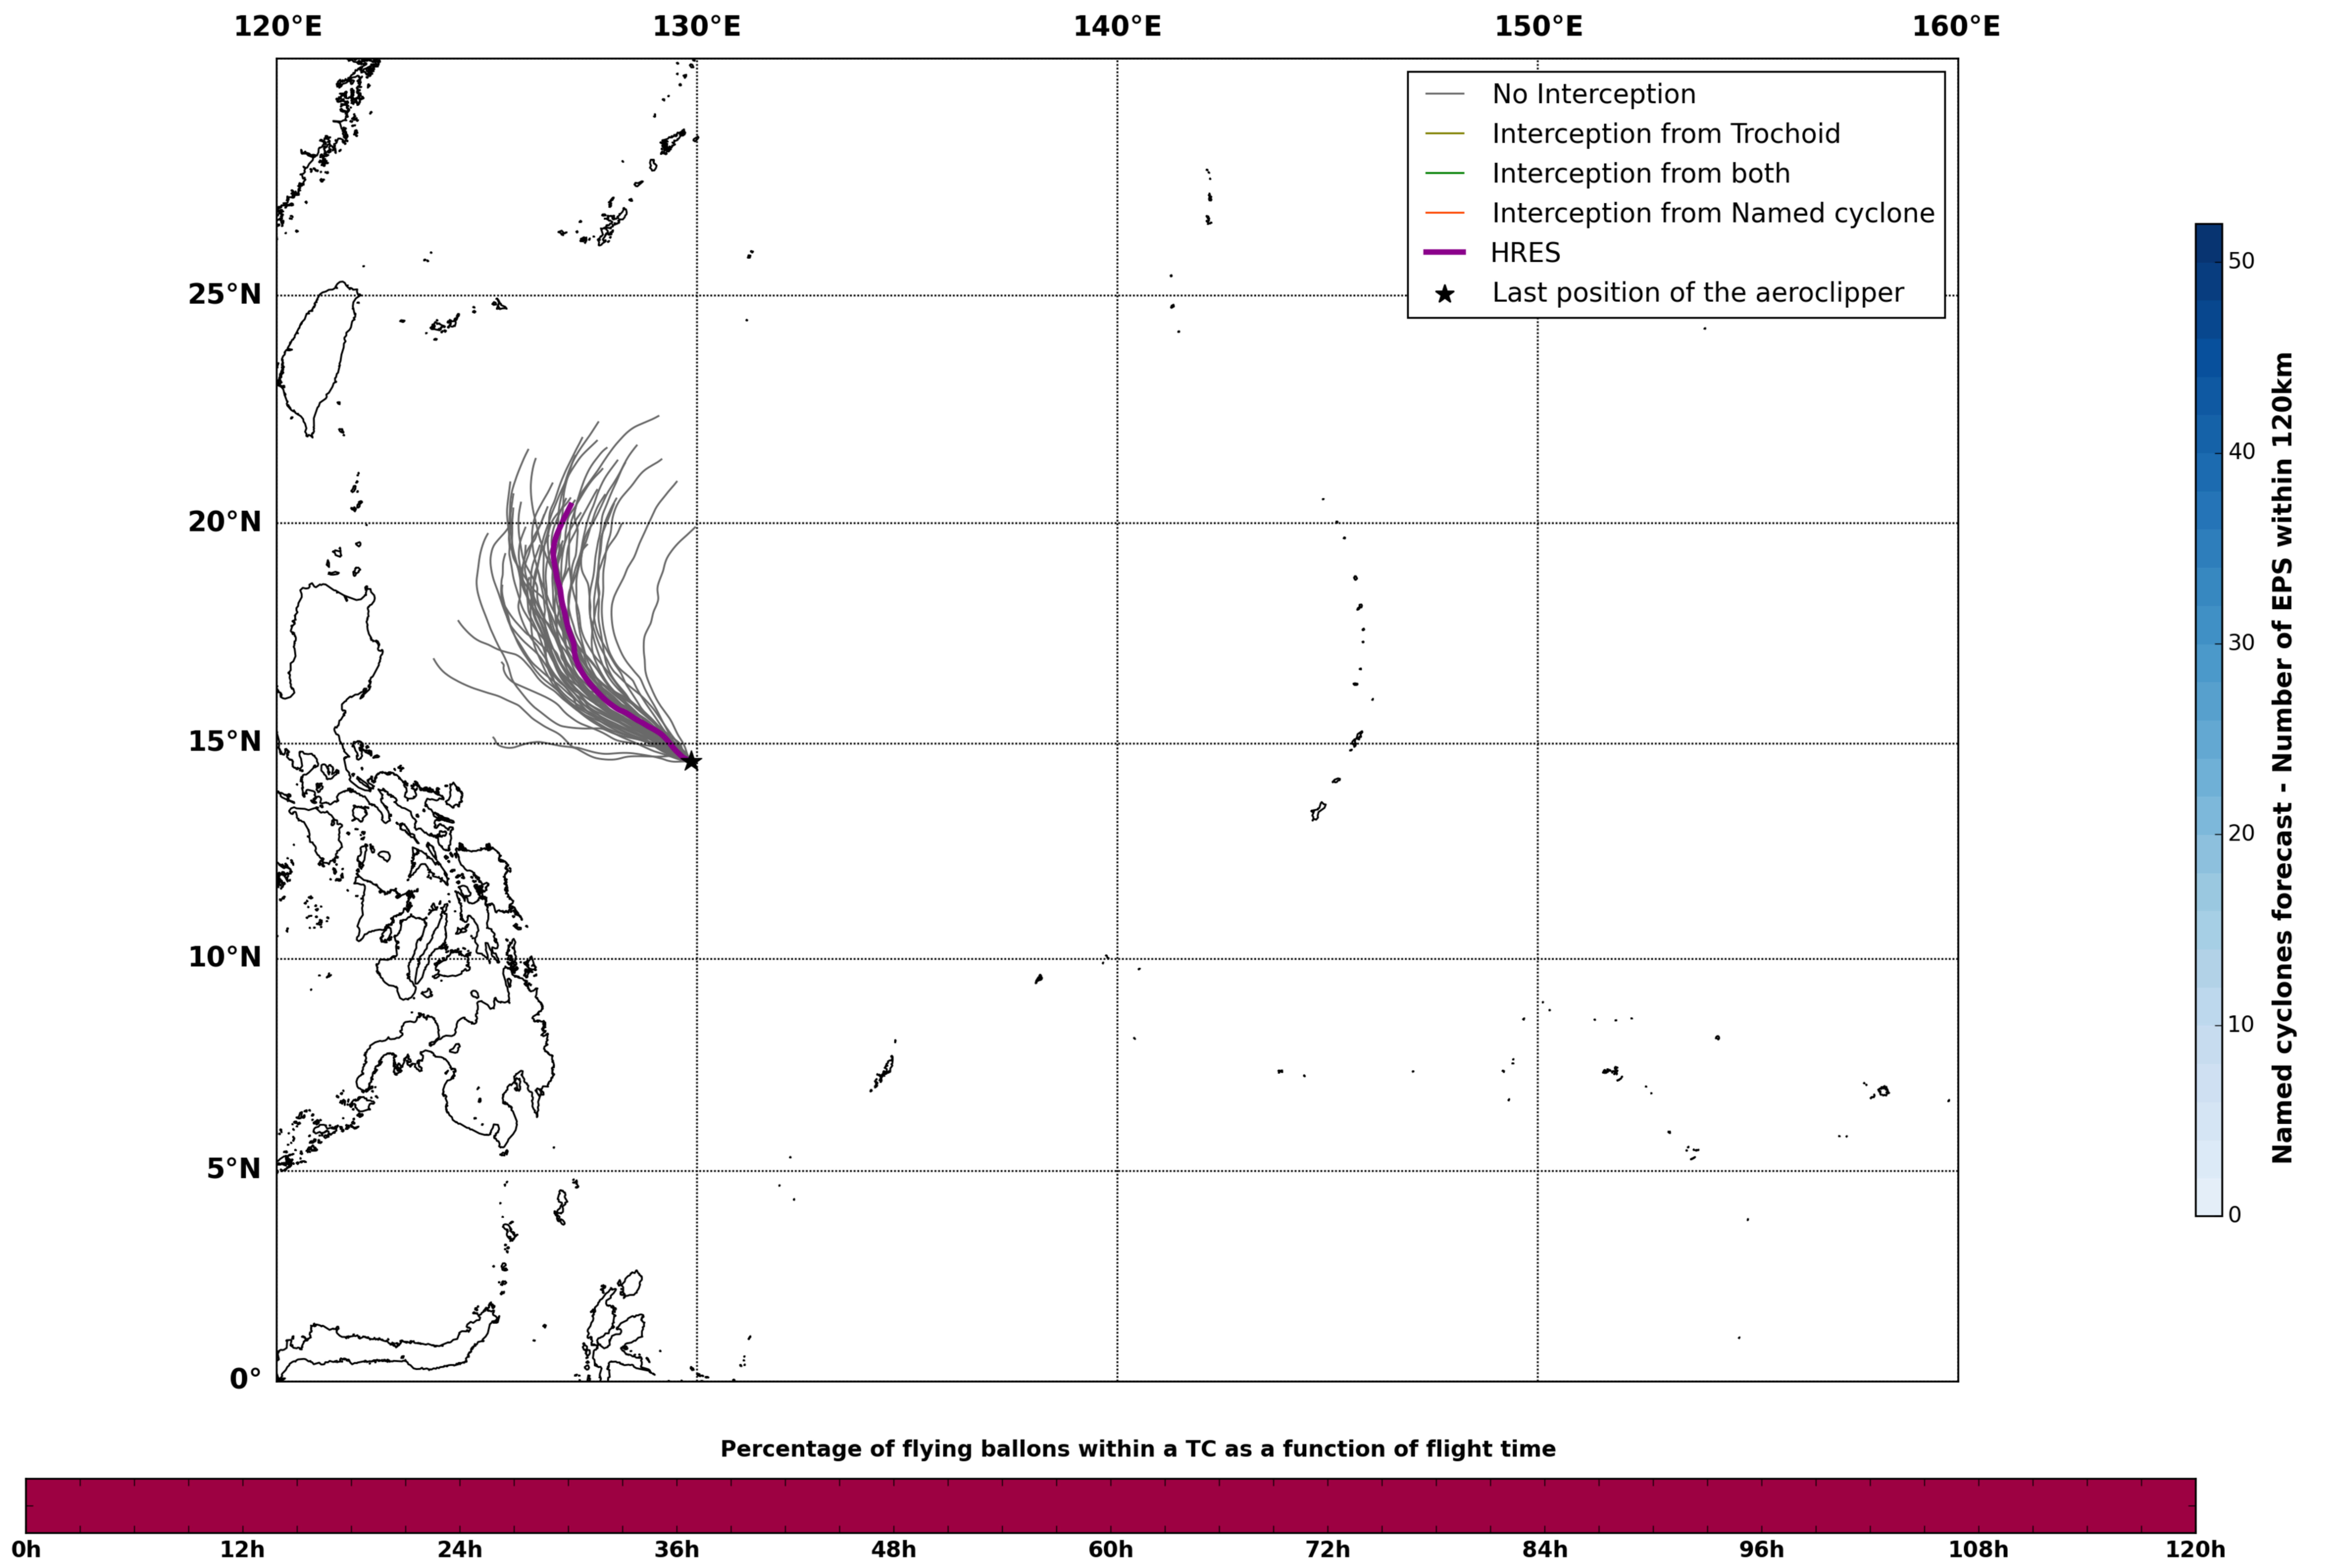

Aeroclipper CHL-PRL Intercept forecast from aeroclipper's position at 2022/05/23, 01h00 (UTC)

Aeroclipper CHL-PRL Grounding forecast from aeroclipper's position at 2022/05/23, 01h00 (UTC)