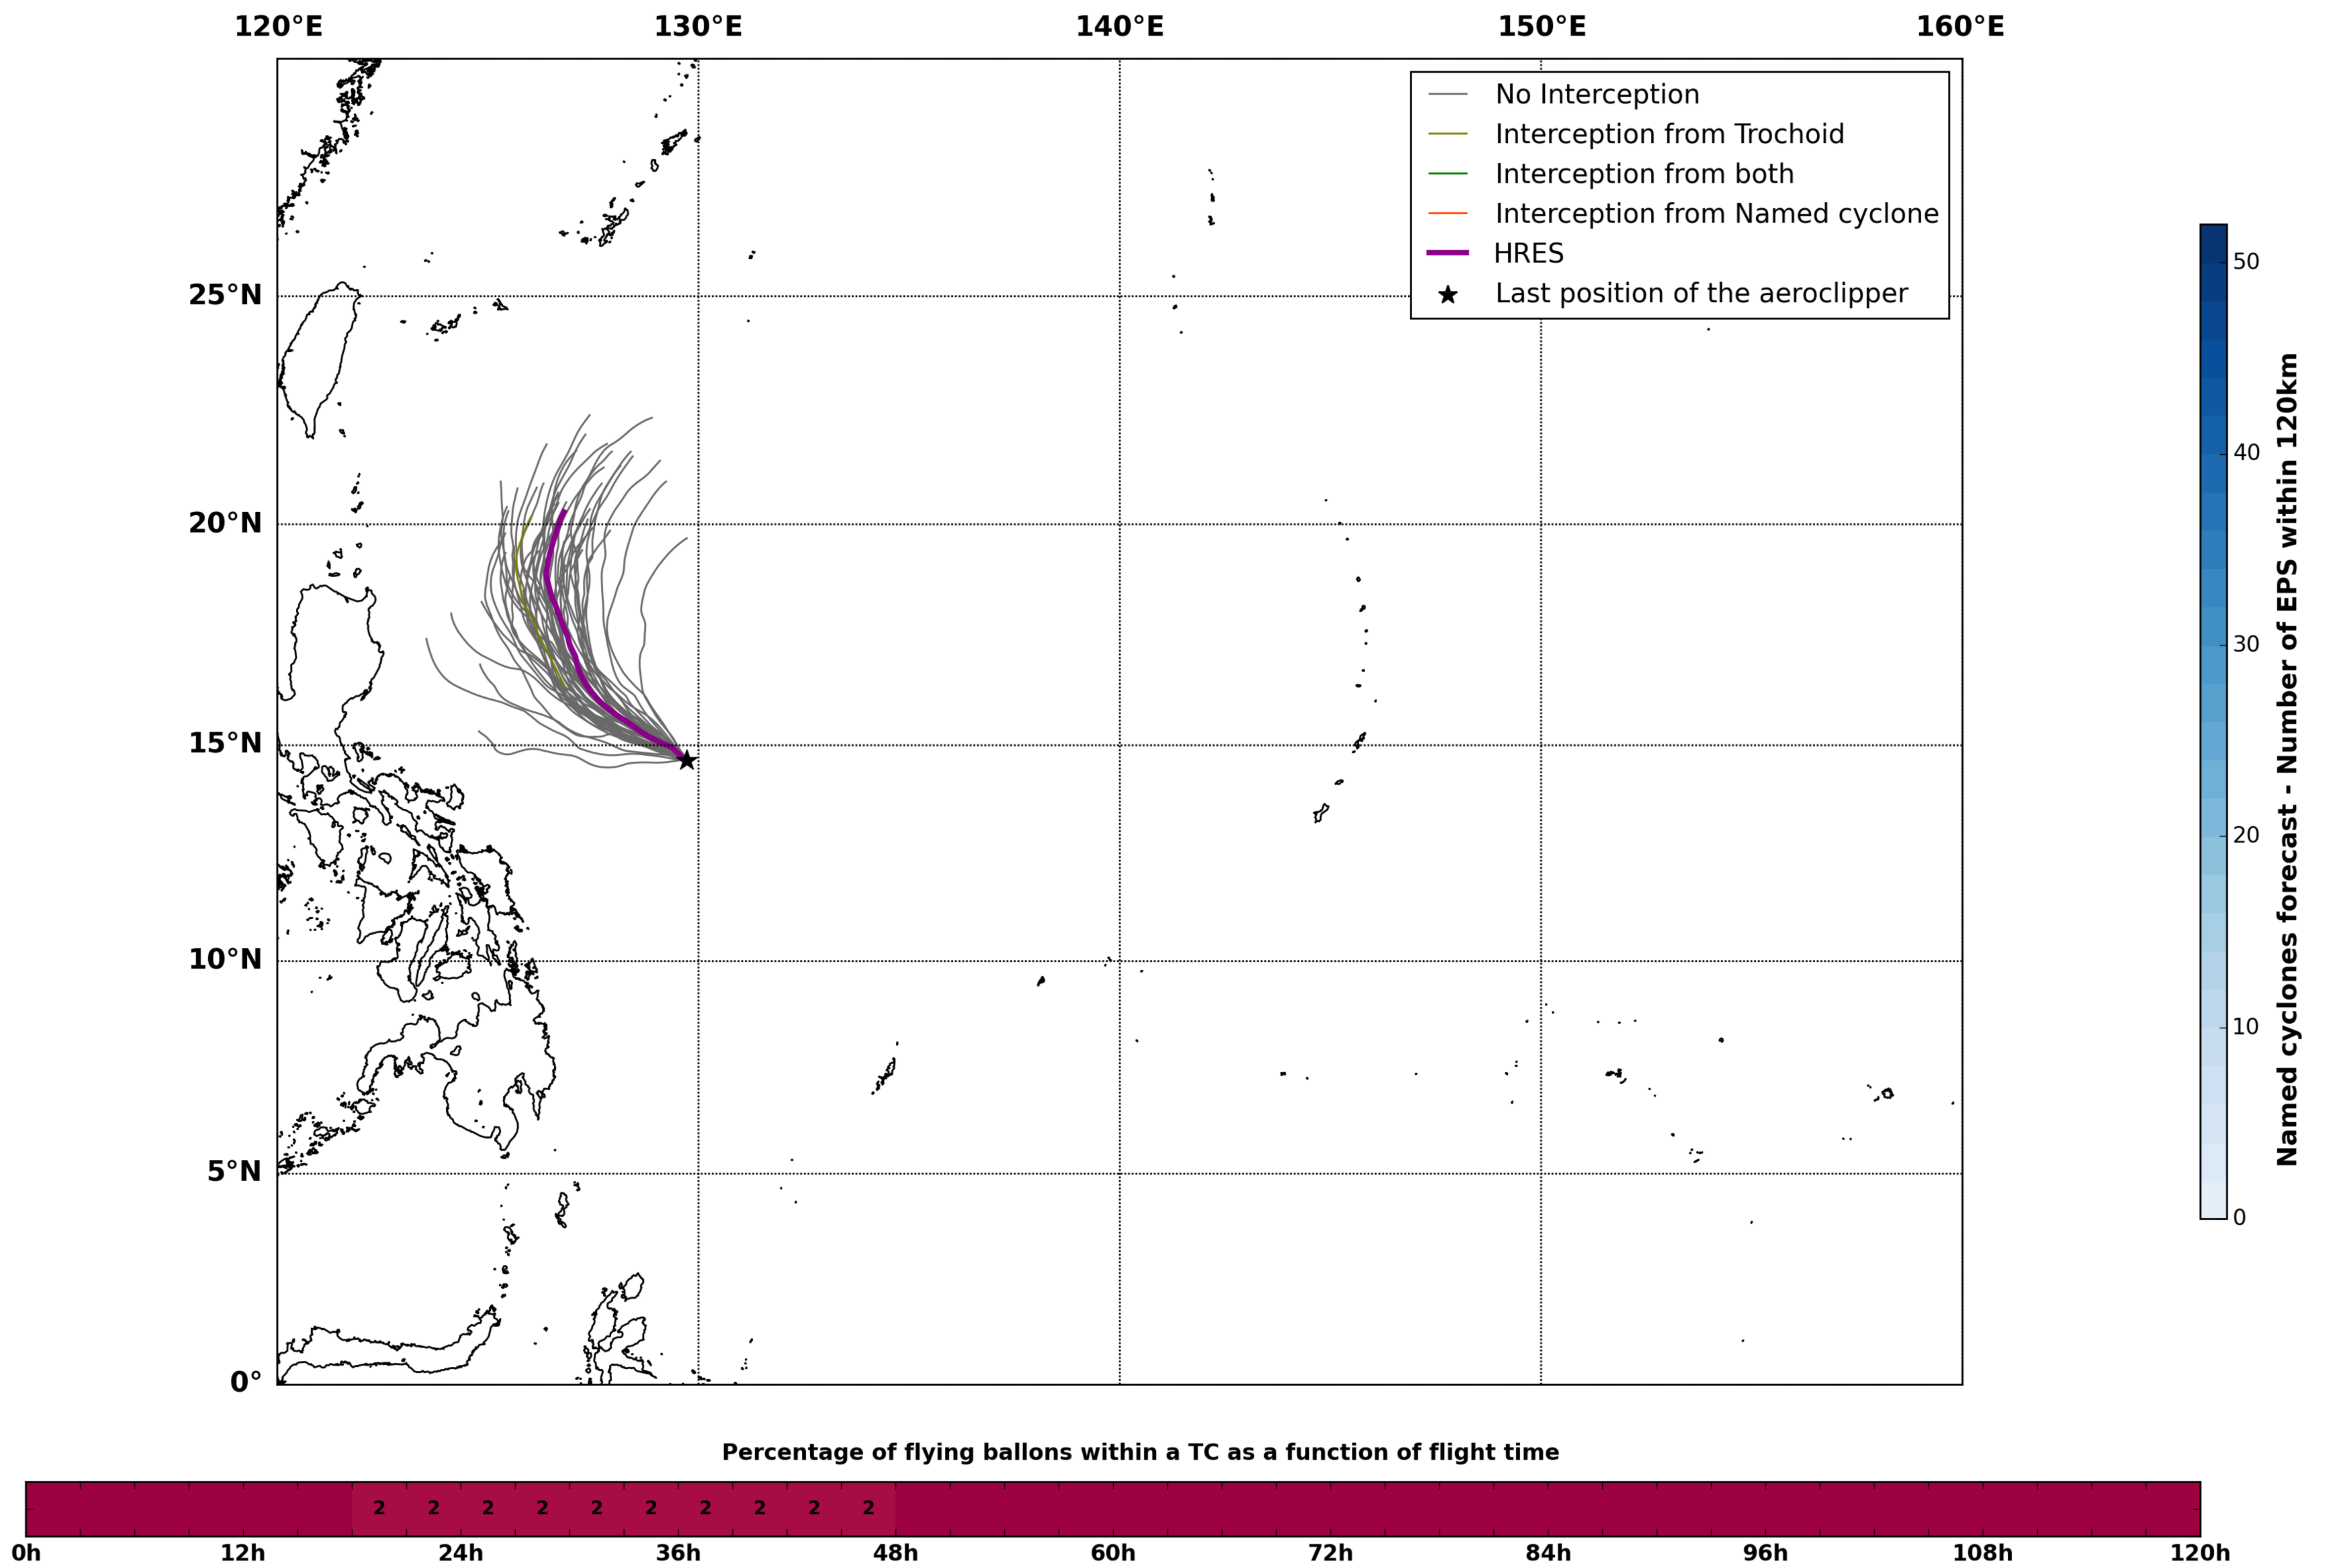

Aeroclipper CHL-PRL Intercept forecast from aeroclipper's position at 2022/05/23, 04h00 (UTC)

Aeroclipper CHL-PRL Grounding forecast from aeroclipper's position at 2022/05/23, 04h00 (UTC)